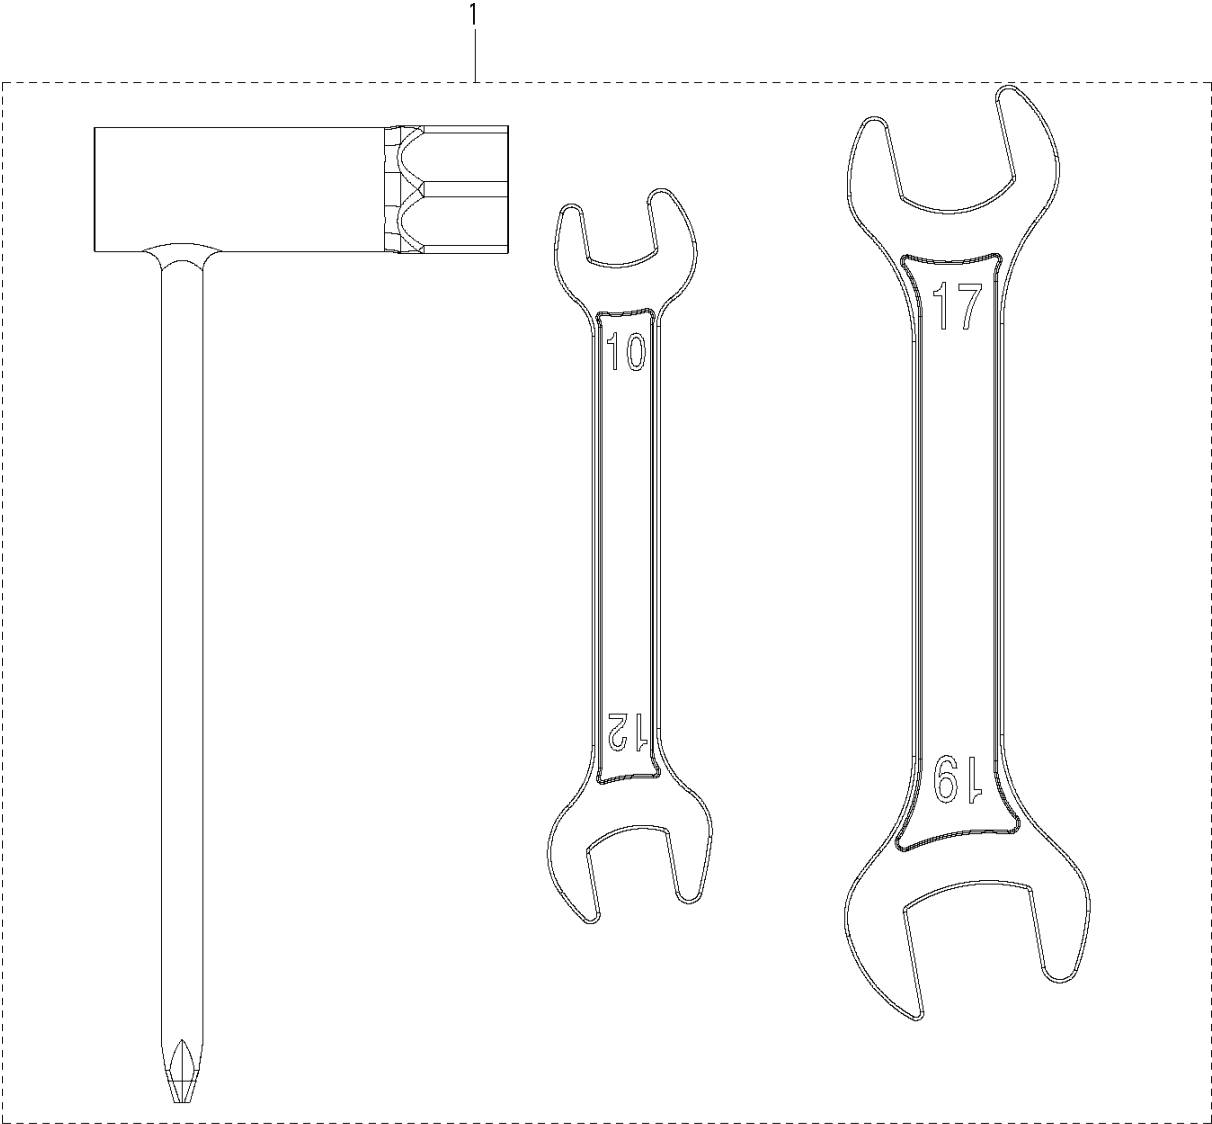

ACCESSORIES

323 S25, 967078401, 2018-02, for China only

Ref	Part No	Description	Remark	QTY KIT
1	590 21 28-02	SERVICE TOOLS		1
2	589 85 29-01	GASKET		4
3	589 85 28-01	GASKET		4
4	589 82 82-02	SEAL		4
5	589 82 60-01	SEAL		4