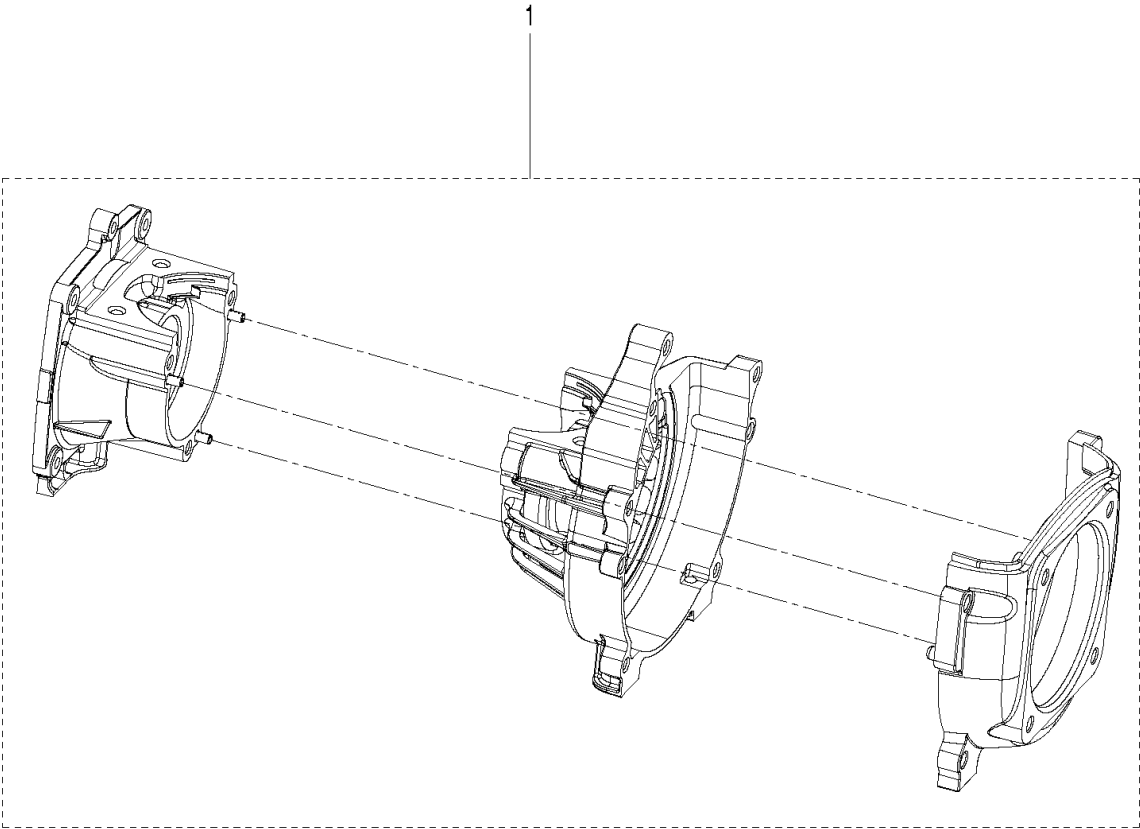

SPARE PARTS LIST

SPRAYERS

323 S25, 967078401, 2018-02, for China
only

CYLINDER PISTON

323 S25, 967078401, 2018-02, for China only

Ref	Part No	Description	Remark	QTY	KIT
1	578 41 02-01	SPARK PLUG		1	
2	575 30 89-01	SCREW		2	
3	575 30 67-01	PLATE		1	
4	584 95 60-01	SCREW		4	
5	593 01 48-01	CYLINDER KIT		1	
6	593 58 90-01	CYLINDER ASSY		1	5
7	575 30 78-02	GASKET		2	5
8	593 01 46-01	PISTON ASSY		1	5
9	575 30 79-01	PISTON RING		2	8, 5
10	575 30 81-01	CIRCLIP		2	8, 5
11	575 30 84-01	NEEDLE BEARING		1	8, 5
12	575 30 86-01	CRANKSHAFT ASSY		1	
13	574 72 79-01	KEY		1	

CRANKCASE & CLUTCHDRUM

323 S25, 967078401, 2018-02, for China only

Ref	Part No	Description	Remark	QTY KIT
1	585 29 65-01	BRIDGE		1
2	574 22 21-01	SEAL		1
3	574 72 66-01	BEARING		2
4	575 31 19-02	GASKET		1
5	735 31 31-10	CIRCLIP		1
6	575 31 21-01	SEALING		1
7	584 95 59-01	SCREW		5
8	591 04 66-01	FLYWHEEL		1
9	574 22 34-01	NUT		1
10	575 31 35-01	WASHER		2
11	575 31 36-01	CLUTCH ASSY		1
12	575 31 37-01	SPRING WASHER		2
13	513 18 96-01	SCREW		2
14	525 75 51-02	SCREW ITXSCFM		4
15	585 56 55-01	IGNITION MODULE		1
16	582 62 57-01	SHORT CIRCUIT CABLE		1
17	589 97 15-01	BOLT	M6x16	4