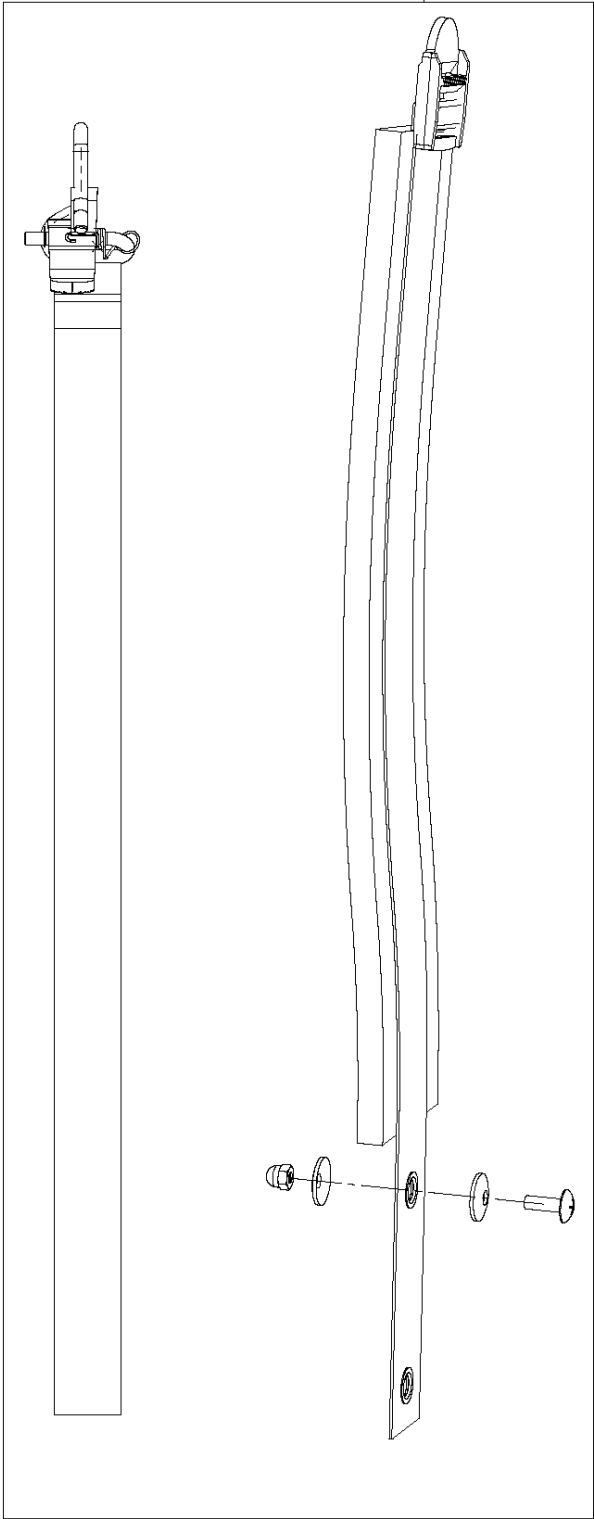

SPARE PARTS LIST

SPRAYERS

323 S25, 967078401, 2018-02, for China
only

CYLINDER PISTON

323 S25, 967078401, 2018-02, for China only

Ref	Part No	Description	Remark	QTY	KIT
1	578 41 02-01	SPARK PLUG		1	
2	575 30 89-01	SCREW		2	
3	575 30 67-01	PLATE		1	
4	584 95 60-01	SCREW		4	
5	593 01 48-01	CYLINDER KIT		1	
6	593 58 90-01	CYLINDER ASSY		1	5
7	575 30 78-02	GASKET		2	5
8	593 01 46-01	PISTON ASSY		1	5
9	575 30 79-01	PISTON RING		2	8, 5
10	575 30 81-01	CIRCLIP		2	8, 5
11	575 30 84-01	NEEDLE BEARING		1	8, 5
12	575 30 86-01	CRANKSHAFT ASSY		1	
13	574 72 79-01	KEY		1	

CONTROLS

323 S25, 967078401, 2018-02, for China only

Ref	Part No	Description	Remark	QTY	KIT
1	589 54 57-02	THROTTLE SYSTEM		1	
2	589 83 48-02	THROTTLE CABLE		1	1
3	589 83 56-01	SHORT CIRCUIT CABLE		1	1

1

2

3

HARNESS

323 S25, 967078401, 2018-02, for China only

Ref	Part No	Description	Remark	QTY	KIT
1	590 21 26-01	HARNESS ASSY	Left	1	
2	590 21 27-01	HARNESS ASSY	Right	1	1
3	590 01 96-01	HANDLE		1	1

SPRAY LANCE