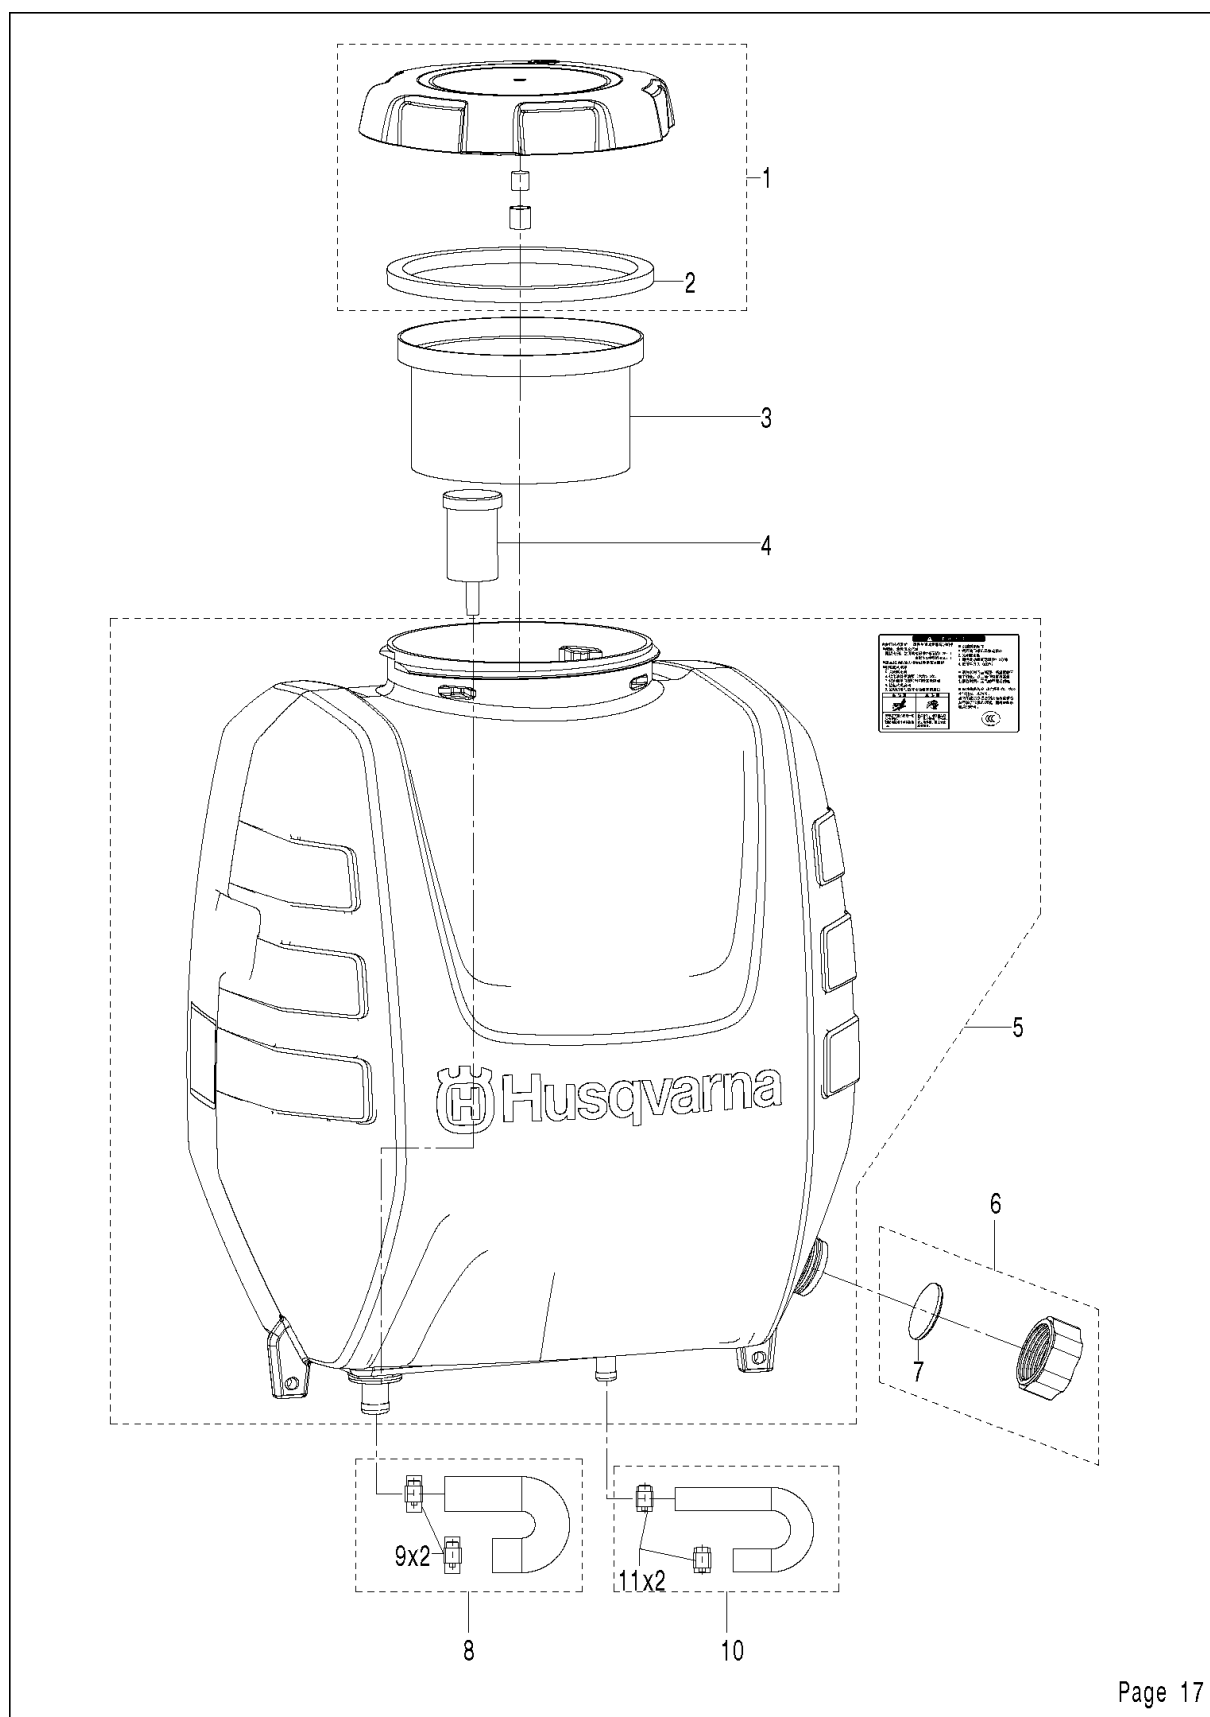

SPARE PARTS LIST

SPRAYERS

323 S25, 967078401, 2018-02, for China
only

CYLINDER PISTON

323 S25, 967078401, 2018-02, for China only

Ref	Part No	Description	Remark	QTY	KIT
1	578 41 02-01	SPARK PLUG		1	
2	575 30 89-01	SCREW		2	
3	575 30 67-01	PLATE		1	
4	584 95 60-01	SCREW		4	
5	593 01 48-01	CYLINDER KIT		1	
6	593 58 90-01	CYLINDER ASSY		1	5
7	575 30 78-02	GASKET		2	5
8	593 01 46-01	PISTON ASSY		1	5
9	575 30 79-01	PISTON RING		2	8, 5
10	575 30 81-01	CIRCLIP		2	8, 5
11	575 30 84-01	NEEDLE BEARING		1	8, 5
12	575 30 86-01	CRANKSHAFT ASSY		1	
13	574 72 79-01	KEY		1	

AIR FILTER

323 S25, 967078401, 2018-02, for China only

Ref	Part No	Description	Remark	QTY KIT
1	537 21 32-08	KNOB		1
2	582 62 48-01	AIR FILTER COVER		1
3	575 30 95-01	AIR FILTER		1
4	578 30 39-01	SCREW		2
5	582 66 83-01	FILTER HOLDER ASSY		1
6	593 01 90-01	INLET PIPE ASSY		1
7	584 27 41-02	CARBURETTOR		1
8	575 31 09-01	GASKET		1
9	584 95 62-01	SCREW		4
10	593 01 91-01	INSULATOR		1

PUMP

323 S25, 967078401, 2018-02, for China only

Ref	Part No	Description	Remark	QTY	KIT
1	590 21 17-02	COVER ASSY		1	
2	589 94 23-01	BOLT	M6X16	4	1, 7
3	589 83 39-01	PRESSURE HOSE		1	
4	590 21 18-02	PUMP		1	
5	589 94 19-01	BOLT	M6X14	6	4, 16
6	593 01 41-01	PIPE ASSY		2	
7	589 83 13-02	GEARBOX ASSY		1	
8	589 94 25-01	BOLT	M6X18	5	7
9	589 83 26-01	DECAL		1	7
10	592 99 29-01	PLUG		5	7
11	589 83 25-02	O-RING		1	7
12	589 83 23-02	O-RING		1	7
13	592 99 28-01	PLUG		1	7
14	590 21 20-02	PUMP		1	
15	589 94 21-01	BOLT	M6X70	1	4, 14
16	589 82 86-02	VALVE ASSY		1	
17	592 99 27-01	KNOB		2	16
18	589 83 11-01	WASHER		1	16
19	503 22 20-07	LOCK NUT		2	16