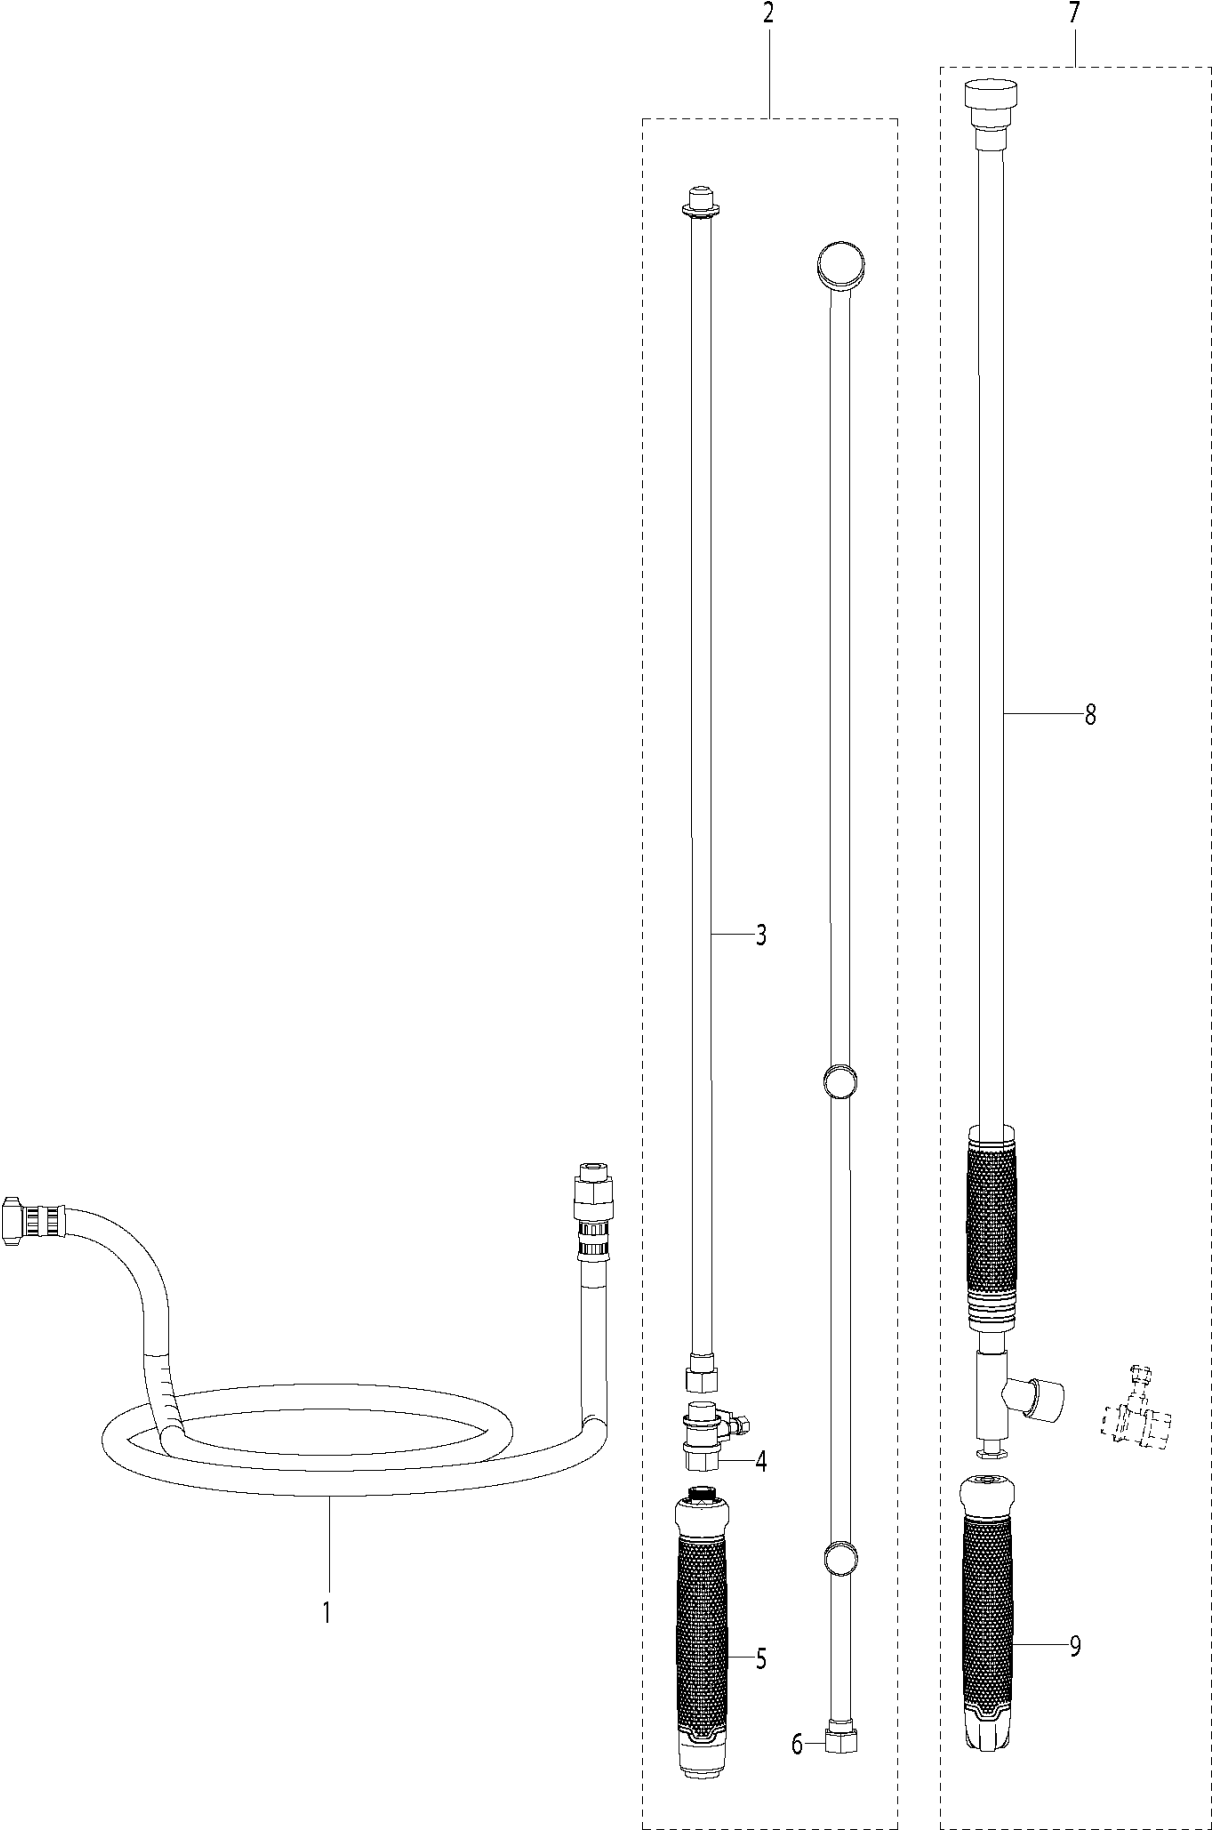

SPARE PARTS LIST

SPRAYERS

323 S25, 967078401, 2018-02, for China
only

CYLINDER PISTON

323 S25, 967078401, 2018-02, for China only

Ref	Part No	Description	Remark	QTY	KIT
1	578 41 02-01	SPARK PLUG		1	
2	575 30 89-01	SCREW		2	
3	575 30 67-01	PLATE		1	
4	584 95 60-01	SCREW		4	
5	593 01 48-01	CYLINDER KIT		1	
6	593 58 90-01	CYLINDER ASSY		1	5
7	575 30 78-02	GASKET		2	5
8	593 01 46-01	PISTON ASSY		1	5
9	575 30 79-01	PISTON RING		2	8, 5
10	575 30 81-01	CIRCLIP		2	8, 5
11	575 30 84-01	NEEDLE BEARING		1	8, 5
12	575 30 86-01	CRANKSHAFT ASSY		1	
13	574 72 79-01	KEY		1	

2

3

HARNESS

323 S25, 967078401, 2018-02, for China only

Ref	Part No	Description	Remark	QTY	KIT
1	590 21 26-01	HARNESS ASSY	Left	1	
2	590 21 27-01	HARNESS ASSY	Right	1	1
3	590 01 96-01	HANDLE		1	1

SPRAY LANCE