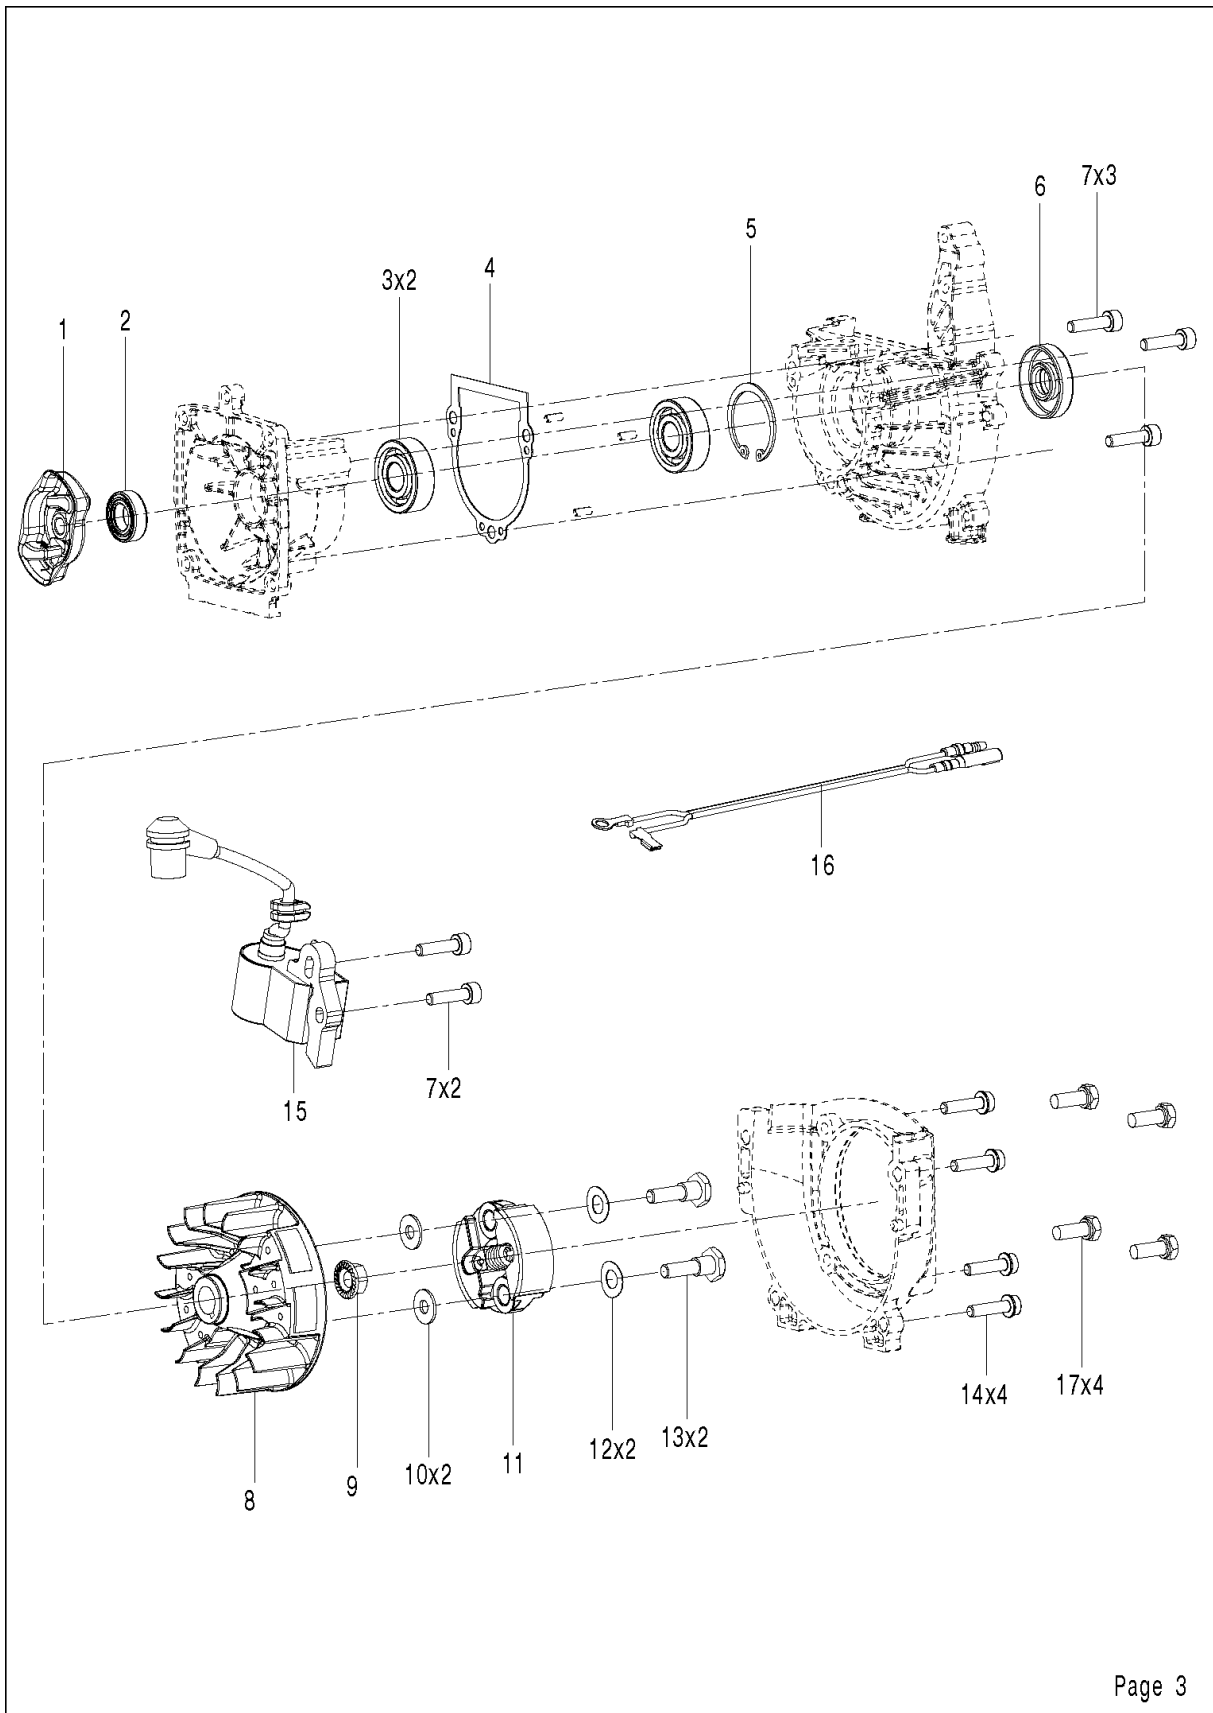

SPARE PARTS LIST

SPRAYERS

323 S25, 967078401, 2018-02, for China
only

CYLINDER PISTON

323 S25, 967078401, 2018-02, for China only

Ref	Part No	Description	Remark	QTY	KIT
1	578 41 02-01	SPARK PLUG		1	
2	575 30 89-01	SCREW		2	
3	575 30 67-01	PLATE		1	
4	584 95 60-01	SCREW		4	
5	593 01 48-01	CYLINDER KIT		1	
6	593 58 90-01	CYLINDER ASSY		1	5
7	575 30 78-02	GASKET		2	5
8	593 01 46-01	PISTON ASSY		1	5
9	575 30 79-01	PISTON RING		2	8, 5
10	575 30 81-01	CIRCLIP		2	8, 5
11	575 30 84-01	NEEDLE BEARING		1	8, 5
12	575 30 86-01	CRANKSHAFT ASSY		1	
13	574 72 79-01	KEY		1	

CRANKCASE & CLUTCHDRUM

323 S25, 967078401, 2018-02, for China only

Ref	Part No	Description	Remark	QTY KIT
1	585 29 65-01	BRIDGE		1
2	574 22 21-01	SEAL		1
3	574 72 66-01	BEARING		2
4	575 31 19-02	GASKET		1
5	735 31 31-10	CIRCLIP		1
6	575 31 21-01	SEALING		1
7	584 95 59-01	SCREW		5
8	591 04 66-01	FLYWHEEL		1
9	574 22 34-01	NUT		1
10	575 31 35-01	WASHER		2
11	575 31 36-01	CLUTCH ASSY		1
12	575 31 37-01	SPRING WASHER		2
13	513 18 96-01	SCREW		2
14	525 75 51-02	SCREW ITXSCFM		4
15	585 56 55-01	IGNITION MODULE		1
16	582 62 57-01	SHORT CIRCUIT CABLE		1
17	589 97 15-01	BOLT	M6x16	4

PUMP

323 S25, 967078401, 2018-02, for China only

Ref	Part No	Description	Remark	QTY	KIT
1	590 21 17-02	COVER ASSY		1	
2	589 94 23-01	BOLT	M6X16	4	1, 7
3	589 83 39-01	PRESSURE HOSE		1	
4	590 21 18-02	PUMP		1	
5	589 94 19-01	BOLT	M6X14	6	4, 16
6	593 01 41-01	PIPE ASSY		2	
7	589 83 13-02	GEARBOX ASSY		1	
8	589 94 25-01	BOLT	M6X18	5	7
9	589 83 26-01	DECAL		1	7
10	592 99 29-01	PLUG		5	7
11	589 83 25-02	O-RING		1	7
12	589 83 23-02	O-RING		1	7
13	592 99 28-01	PLUG		1	7
14	590 21 20-02	PUMP		1	
15	589 94 21-01	BOLT	M6X70	1	4, 14
16	589 82 86-02	VALVE ASSY		1	
17	592 99 27-01	KNOB		2	16
18	589 83 11-01	WASHER		1	16
19	503 22 20-07	LOCK NUT		2	16