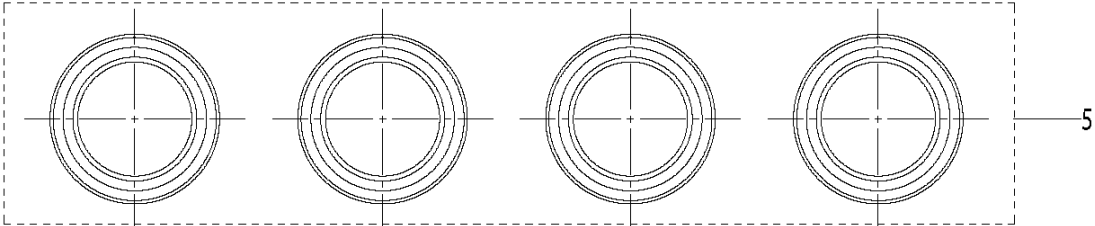

ACCESSORIES

323 S25, 967078401, 2018-02, for China only

Ref	Part No	Description	Remark	QTY KIT
1	590 21 28-02	SERVICE TOOLS		1
2	589 85 29-01	GASKET		4
3	589 85 28-01	GASKET		4
4	589 82 82-02	SEAL		4
5	589 82 60-01	SEAL		4