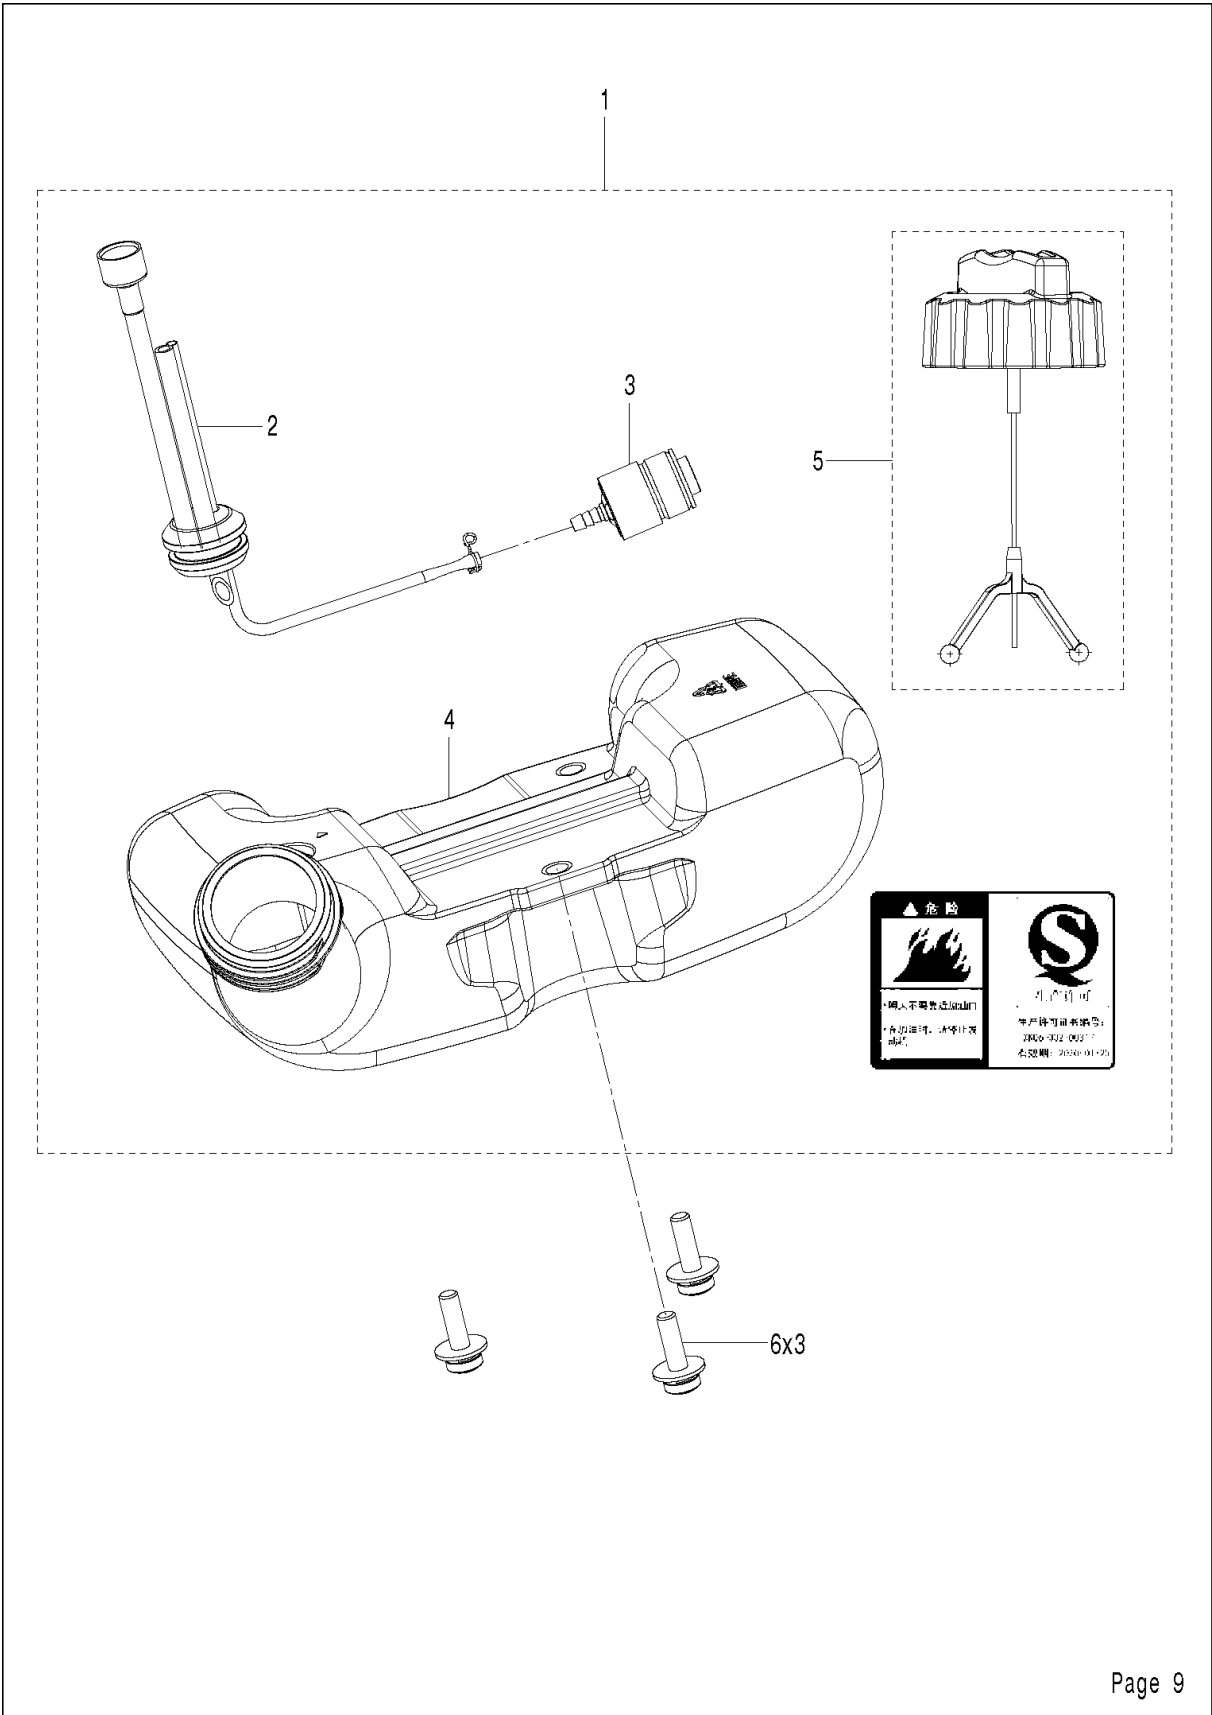

FUEL TANK

323 S25, 967078401, 2018-02, for China only

Ref	Part No	Description	Remark	QTY	KIT
1	593 01 54-01	FUEL TANK KIT		1	
2	593 01 55-01	HOSE KIT		1	1
3	574 22 70-01	FUEL FILTER		1	1
4	585 09 46-01	FUEL TANK		1	1
5	580 92 68-02	TANK CAP ASSY		1	1
6	575 31 33-01	SCREW		3