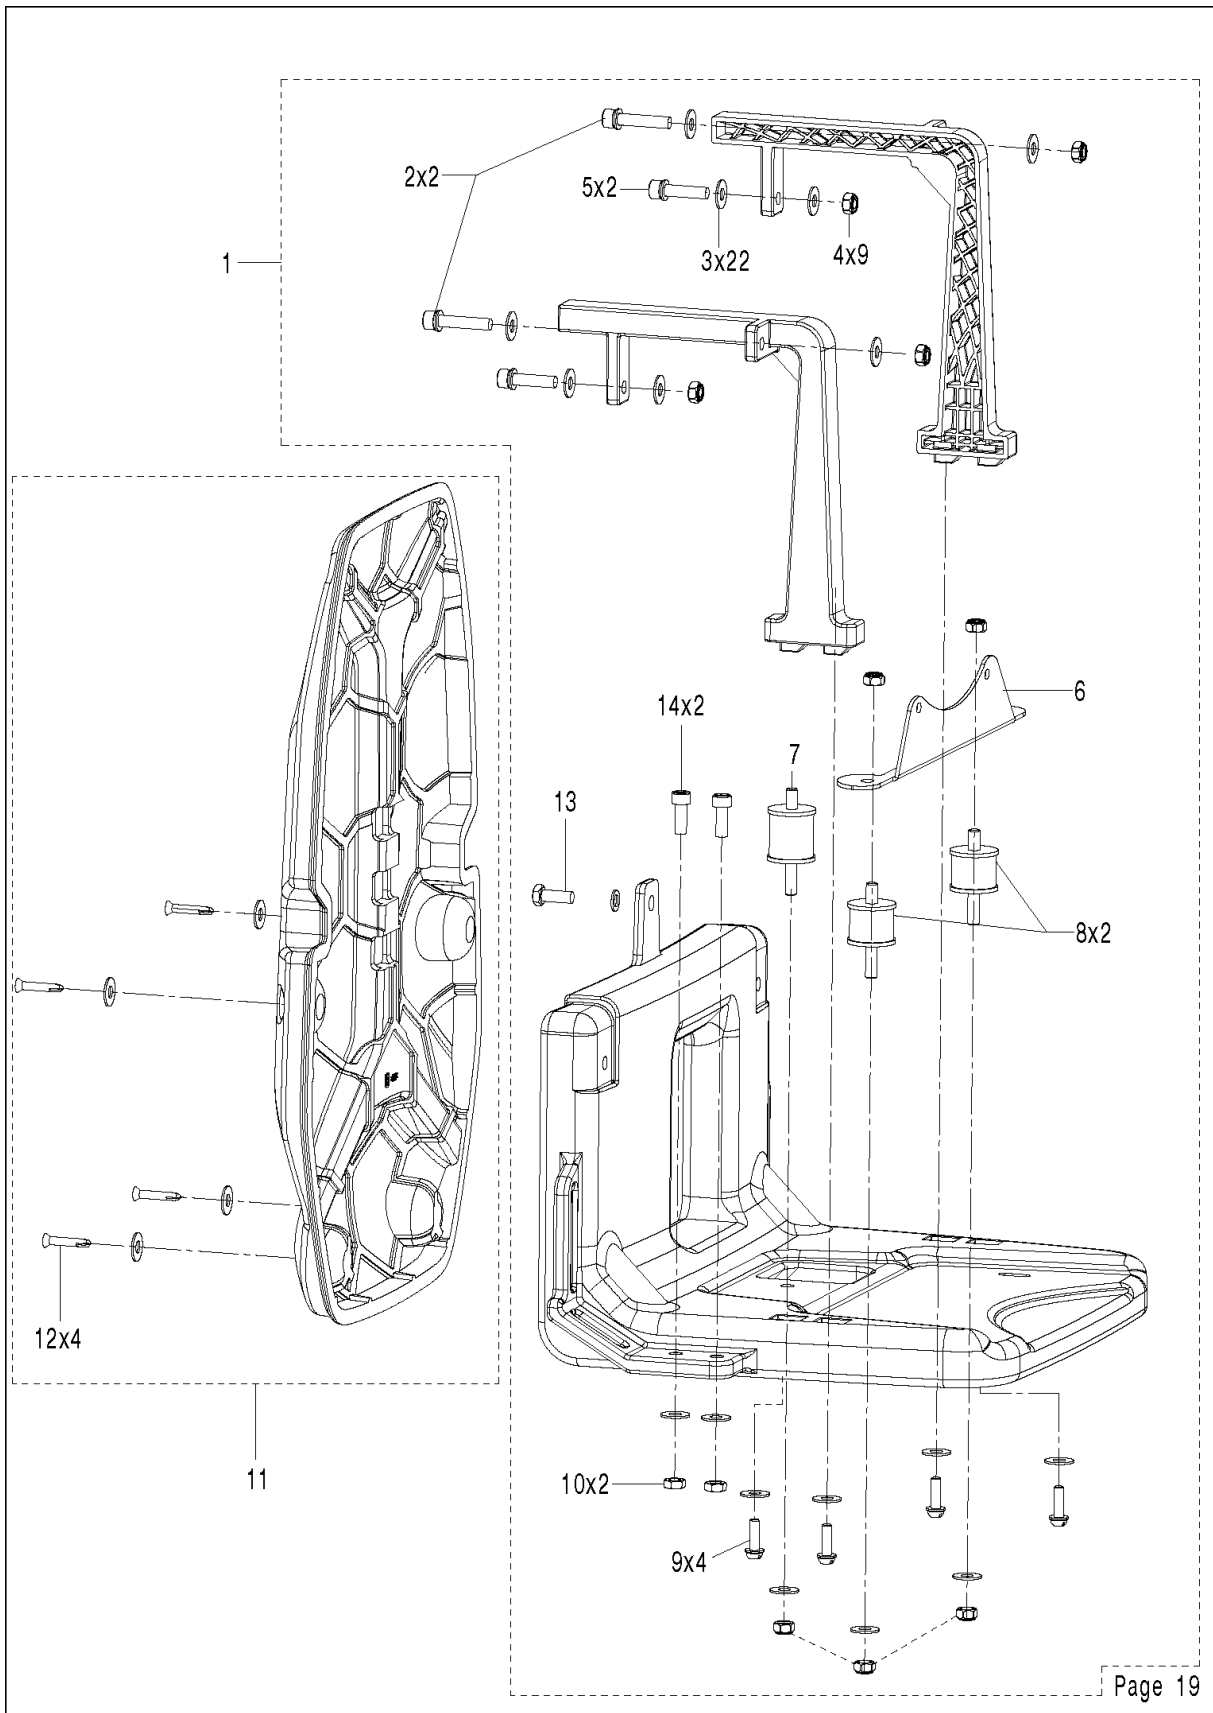

SPRAY SYSTEM

323 S25, 967078401, 2018-02, for China only

Ref	Part No	Description	Remark	QTY KIT	
1	590 21 24-02	BASE ASSY		1	
2	589 95 24-01	SCREW	M6x30	2	1
3	589 95 30-01	PLANE WASHER	16x6x1.3	22	1
4	574 59 44-01	NUT		9	1
5	589 95 24-02	SCREW	M6x25	2	1
6	592 88 63-01	BRACKET		1	1
7	589 54 60-01	ABSORBER		1	1
8	589 54 59-01	ABSORBER		2	1
9	589 97 16-01	SCREW CRPANT	ST4.8x16	4	1
10	589 97 17-01	HEXAGON NUT		2	1
11	590 21 25-01	PAD		1	
12	590 16 19-01	SCREW CRCSFT	ST4.2x25	4	11
13	589 97 15-01	BOLT	M6x16	1	1
14	504 45 67-01	SCREW IHSCM	M6x16	2	1