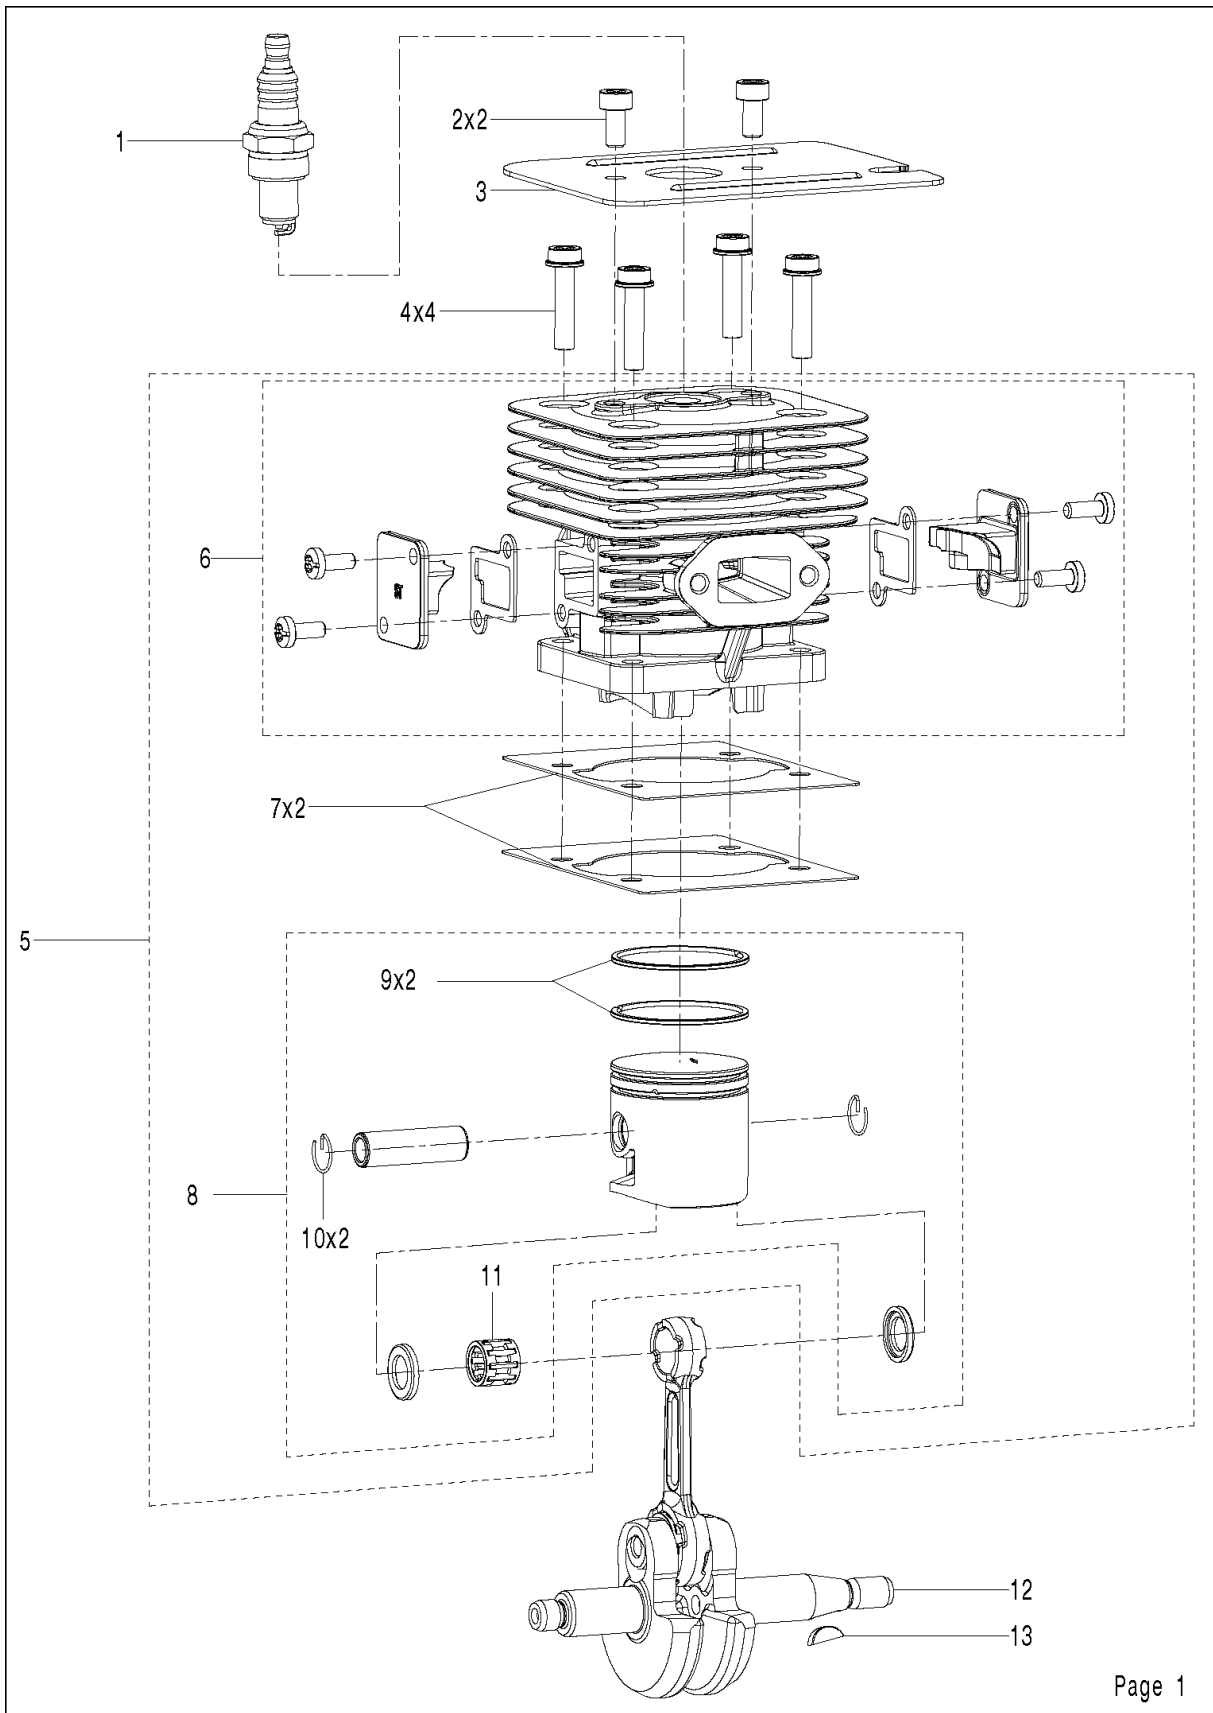

SPARE PARTS LIST

SPRAYERS

323 S25, 967078401, 2018-02, for China
only

CYLINDER PISTON

323 S25, 967078401, 2018-02, for China only

Ref	Part No	Description	Remark	QTY	KIT
1	578 41 02-01	SPARK PLUG		1	
2	575 30 89-01	SCREW		2	
3	575 30 67-01	PLATE		1	
4	584 95 60-01	SCREW		4	
5	593 01 48-01	CYLINDER KIT		1	
6	593 58 90-01	CYLINDER ASSY		1	5
7	575 30 78-02	GASKET		2	5
8	593 01 46-01	PISTON ASSY		1	5
9	575 30 79-01	PISTON RING		2	8, 5
10	575 30 81-01	CIRCLIP		2	8, 5
11	575 30 84-01	NEEDLE BEARING		1	8, 5
12	575 30 86-01	CRANKSHAFT ASSY		1	
13	574 72 79-01	KEY		1	

CRANKCASE & CLUTCHDRUM

323 S25, 967078401, 2018-02, for China only

Ref	Part No	Description	Remark	QTY KIT
1	585 29 65-01	BRIDGE		1
2	574 22 21-01	SEAL		1
3	574 72 66-01	BEARING		2
4	575 31 19-02	GASKET		1
5	735 31 31-10	CIRCLIP		1
6	575 31 21-01	SEALING		1
7	584 95 59-01	SCREW		5
8	591 04 66-01	FLYWHEEL		1
9	574 22 34-01	NUT		1
10	575 31 35-01	WASHER		2
11	575 31 36-01	CLUTCH ASSY		1
12	575 31 37-01	SPRING WASHER		2
13	513 18 96-01	SCREW		2
14	525 75 51-02	SCREW ITXSCFM		4
15	585 56 55-01	IGNITION MODULE		1
16	582 62 57-01	SHORT CIRCUIT CABLE		1
17	589 97 15-01	BOLT	M6x16	4

PUMP

323 S25, 967078401, 2018-02, for China only

Ref	Part No	Description	Remark	QTY	KIT
1	590 21 17-02	COVER ASSY		1	
2	589 94 23-01	BOLT	M6X16	4	1, 7
3	589 83 39-01	PRESSURE HOSE		1	
4	590 21 18-02	PUMP		1	
5	589 94 19-01	BOLT	M6X14	6	4, 16
6	593 01 41-01	PIPE ASSY		2	
7	589 83 13-02	GEARBOX ASSY		1	
8	589 94 25-01	BOLT	M6X18	5	7
9	589 83 26-01	DECAL		1	7
10	592 99 29-01	PLUG		5	7
11	589 83 25-02	O-RING		1	7
12	589 83 23-02	O-RING		1	7
13	592 99 28-01	PLUG		1	7
14	590 21 20-02	PUMP		1	
15	589 94 21-01	BOLT	M6X70	1	4, 14
16	589 82 86-02	VALVE ASSY		1	
17	592 99 27-01	KNOB		2	16
18	589 83 11-01	WASHER		1	16
19	503 22 20-07	LOCK NUT		2	16