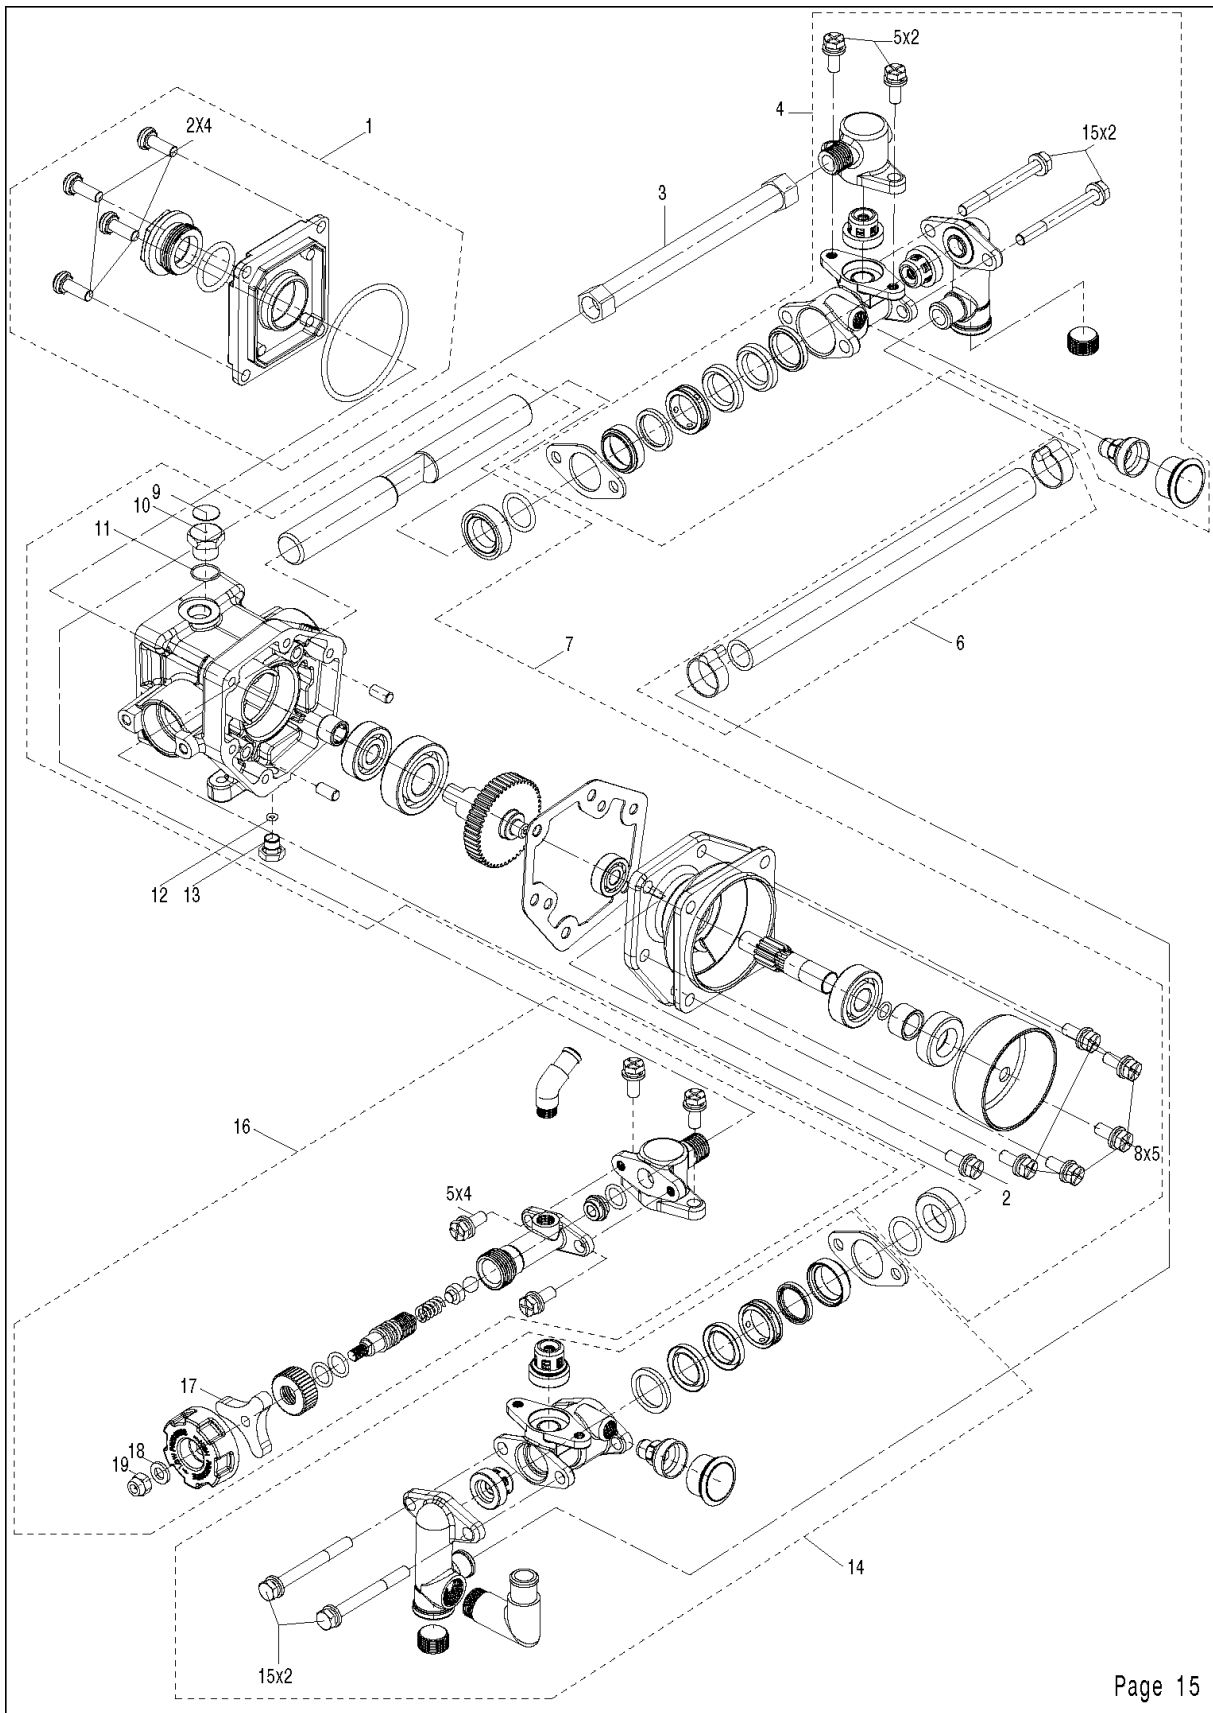

SPARE PARTS LIST

SPRAYERS

323 S25, 967078401, 2018-02, for China
only

CYLINDER PISTON

323 S25, 967078401, 2018-02, for China only

Ref	Part No	Description	Remark	QTY	KIT
1	578 41 02-01	SPARK PLUG		1	
2	575 30 89-01	SCREW		2	
3	575 30 67-01	PLATE		1	
4	584 95 60-01	SCREW		4	
5	593 01 48-01	CYLINDER KIT		1	
6	593 58 90-01	CYLINDER ASSY		1	5
7	575 30 78-02	GASKET		2	5
8	593 01 46-01	PISTON ASSY		1	5
9	575 30 79-01	PISTON RING		2	8, 5
10	575 30 81-01	CIRCLIP		2	8, 5
11	575 30 84-01	NEEDLE BEARING		1	8, 5
12	575 30 86-01	CRANKSHAFT ASSY		1	
13	574 72 79-01	KEY		1	

STARTER

323 S25, 967078401, 2018-02, for China only

Ref	Part No	Description	Remark	QTY KIT	
1	593 01 56-01	STARTER ASSY		1	
2	578 09 11-02	STARTER ROPE		1	1
3	525 75 51-01	SCREW ITXSCFM	ITXSCFM	3	1
4	575 48 95-01	STARTER HANDLE		1	1
5	593 17 64-01	DRIVER ASSY		1	1
6	589 78 21-01	DECAL		1	

AIR FILTER

323 S25, 967078401, 2018-02, for China only

Ref	Part No	Description	Remark	QTY KIT
1	537 21 32-08	KNOB		1
2	582 62 48-01	AIR FILTER COVER		1
3	575 30 95-01	AIR FILTER		1
4	578 30 39-01	SCREW		2
5	582 66 83-01	FILTER HOLDER ASSY		1
6	593 01 90-01	INLET PIPE ASSY		1
7	584 27 41-02	CARBURETTOR		1
8	575 31 09-01	GASKET		1
9	584 95 62-01	SCREW		4
10	593 01 91-01	INSULATOR		1

PUMP

323 S25, 967078401, 2018-02, for China only

Ref	Part No	Description	Remark	QTY	KIT
1	590 21 17-02	COVER ASSY		1	
2	589 94 23-01	BOLT	M6X16	4	1, 7
3	589 83 39-01	PRESSURE HOSE		1	
4	590 21 18-02	PUMP		1	
5	589 94 19-01	BOLT	M6X14	6	4, 16
6	593 01 41-01	PIPE ASSY		2	
7	589 83 13-02	GEARBOX ASSY		1	
8	589 94 25-01	BOLT	M6X18	5	7
9	589 83 26-01	DECAL		1	7
10	592 99 29-01	PLUG		5	7
11	589 83 25-02	O-RING		1	7
12	589 83 23-02	O-RING		1	7
13	592 99 28-01	PLUG		1	7
14	590 21 20-02	PUMP		1	
15	589 94 21-01	BOLT	M6X70	1	4, 14
16	589 82 86-02	VALVE ASSY		1	
17	592 99 27-01	KNOB		2	16
18	589 83 11-01	WASHER		1	16
19	503 22 20-07	LOCK NUT		2	16