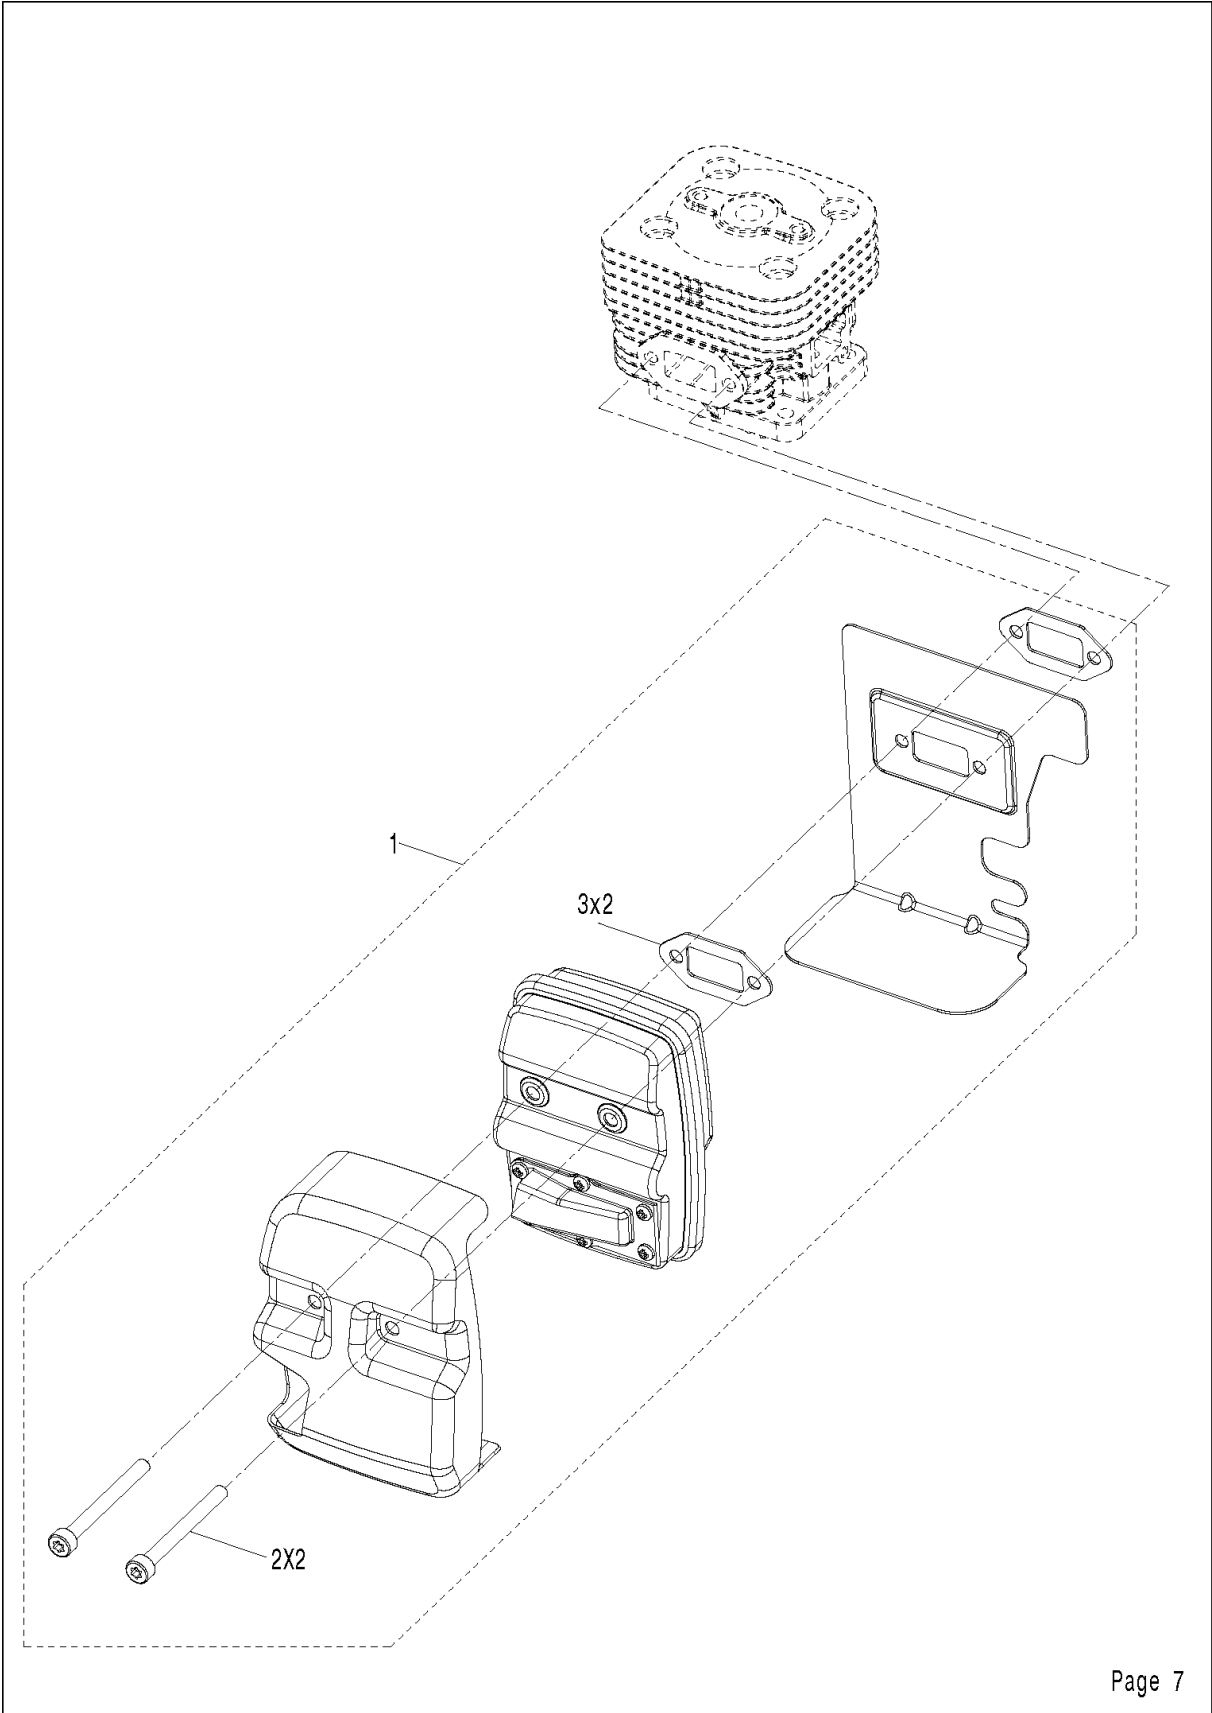

MUFFLER

323 S25, 967078401, 2018-02, for China only

Ref	Part No	Description	Remark	QTY	KIT
1	592 73 20-01	MUFFLER SYSTEM		1	
2	584 95 63-01	SCREW		2	
3	585 61 30-01	GASKET		2	1