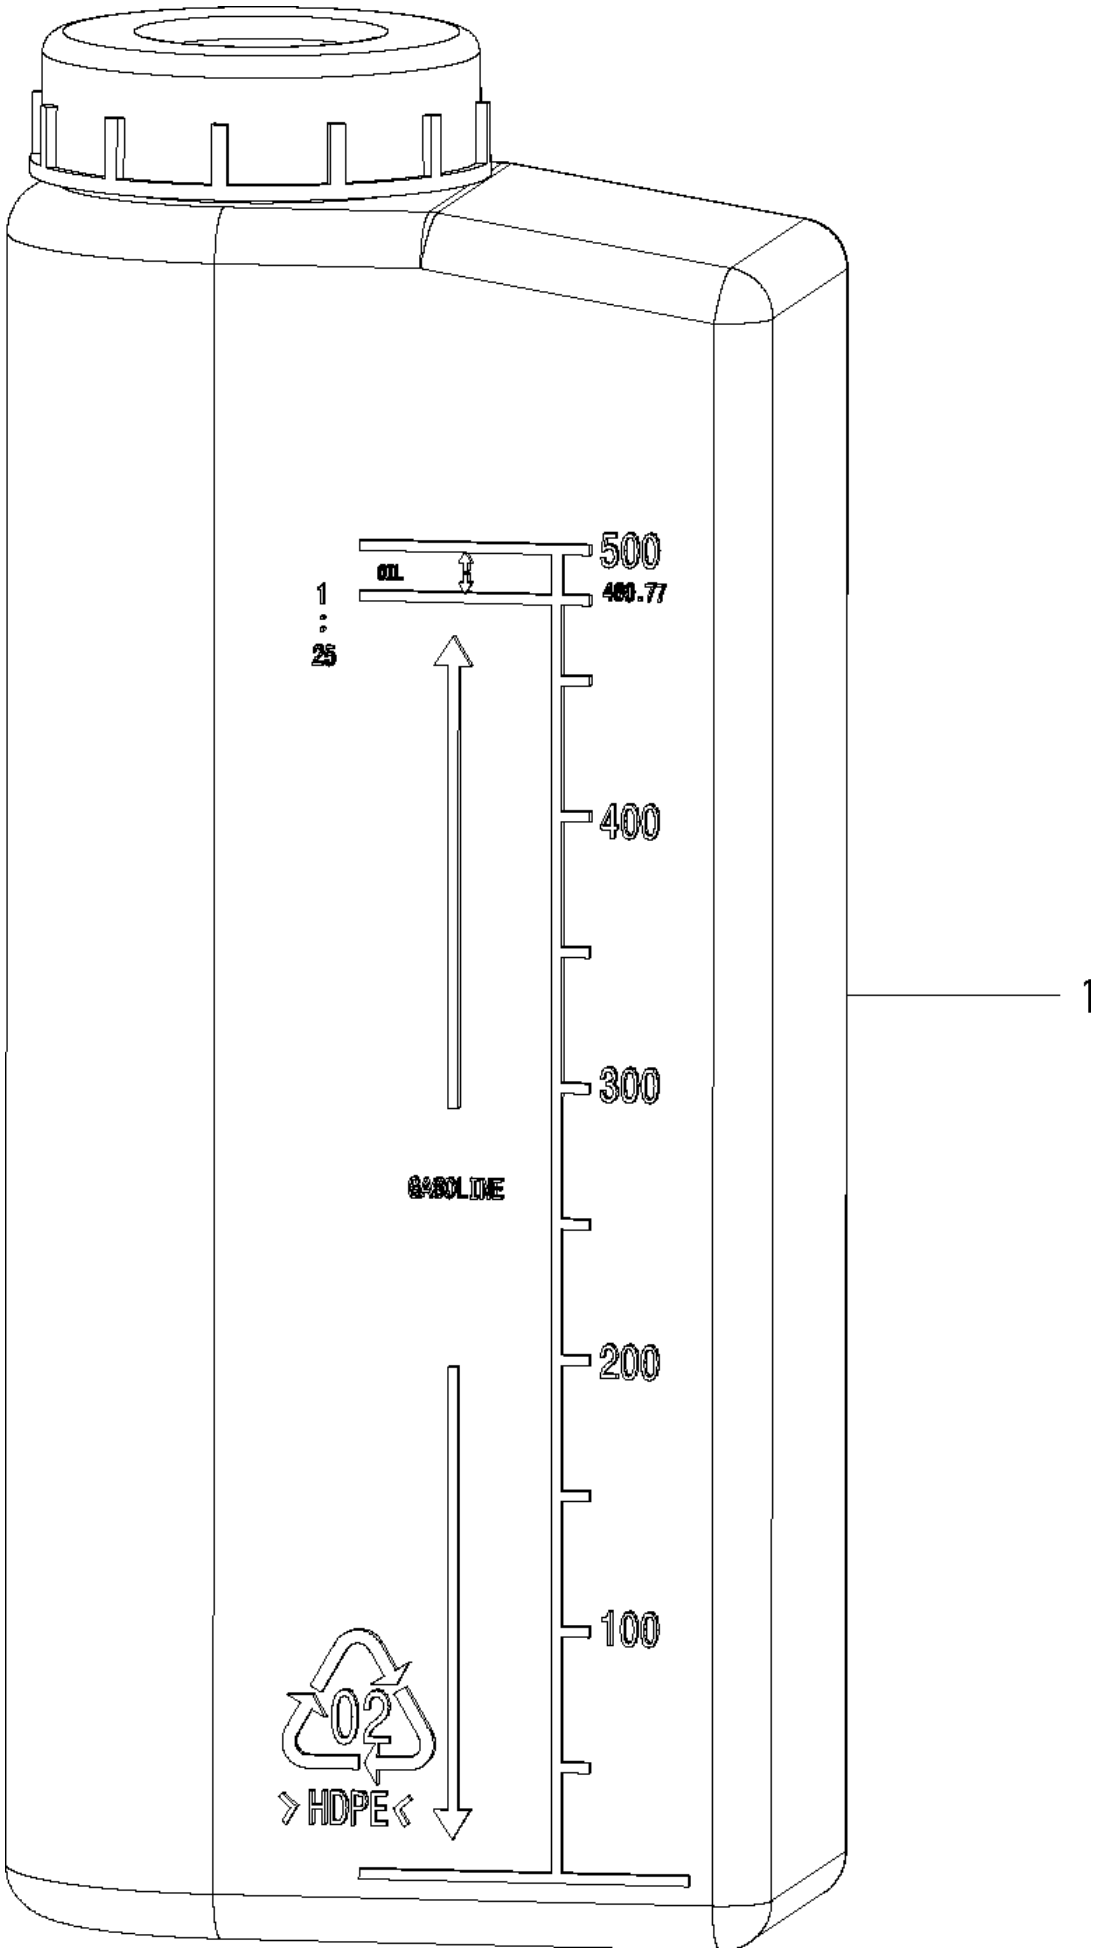

HOUSING

323 S25, 967078401, 2018-02, for China only

Ref	Part No	Description	Remark	QTY KIT
1	573 92 58-01	SCREW ITXSCFT	ITXSCFT	3
2	582 62 52-01	ENGINE COVER		1