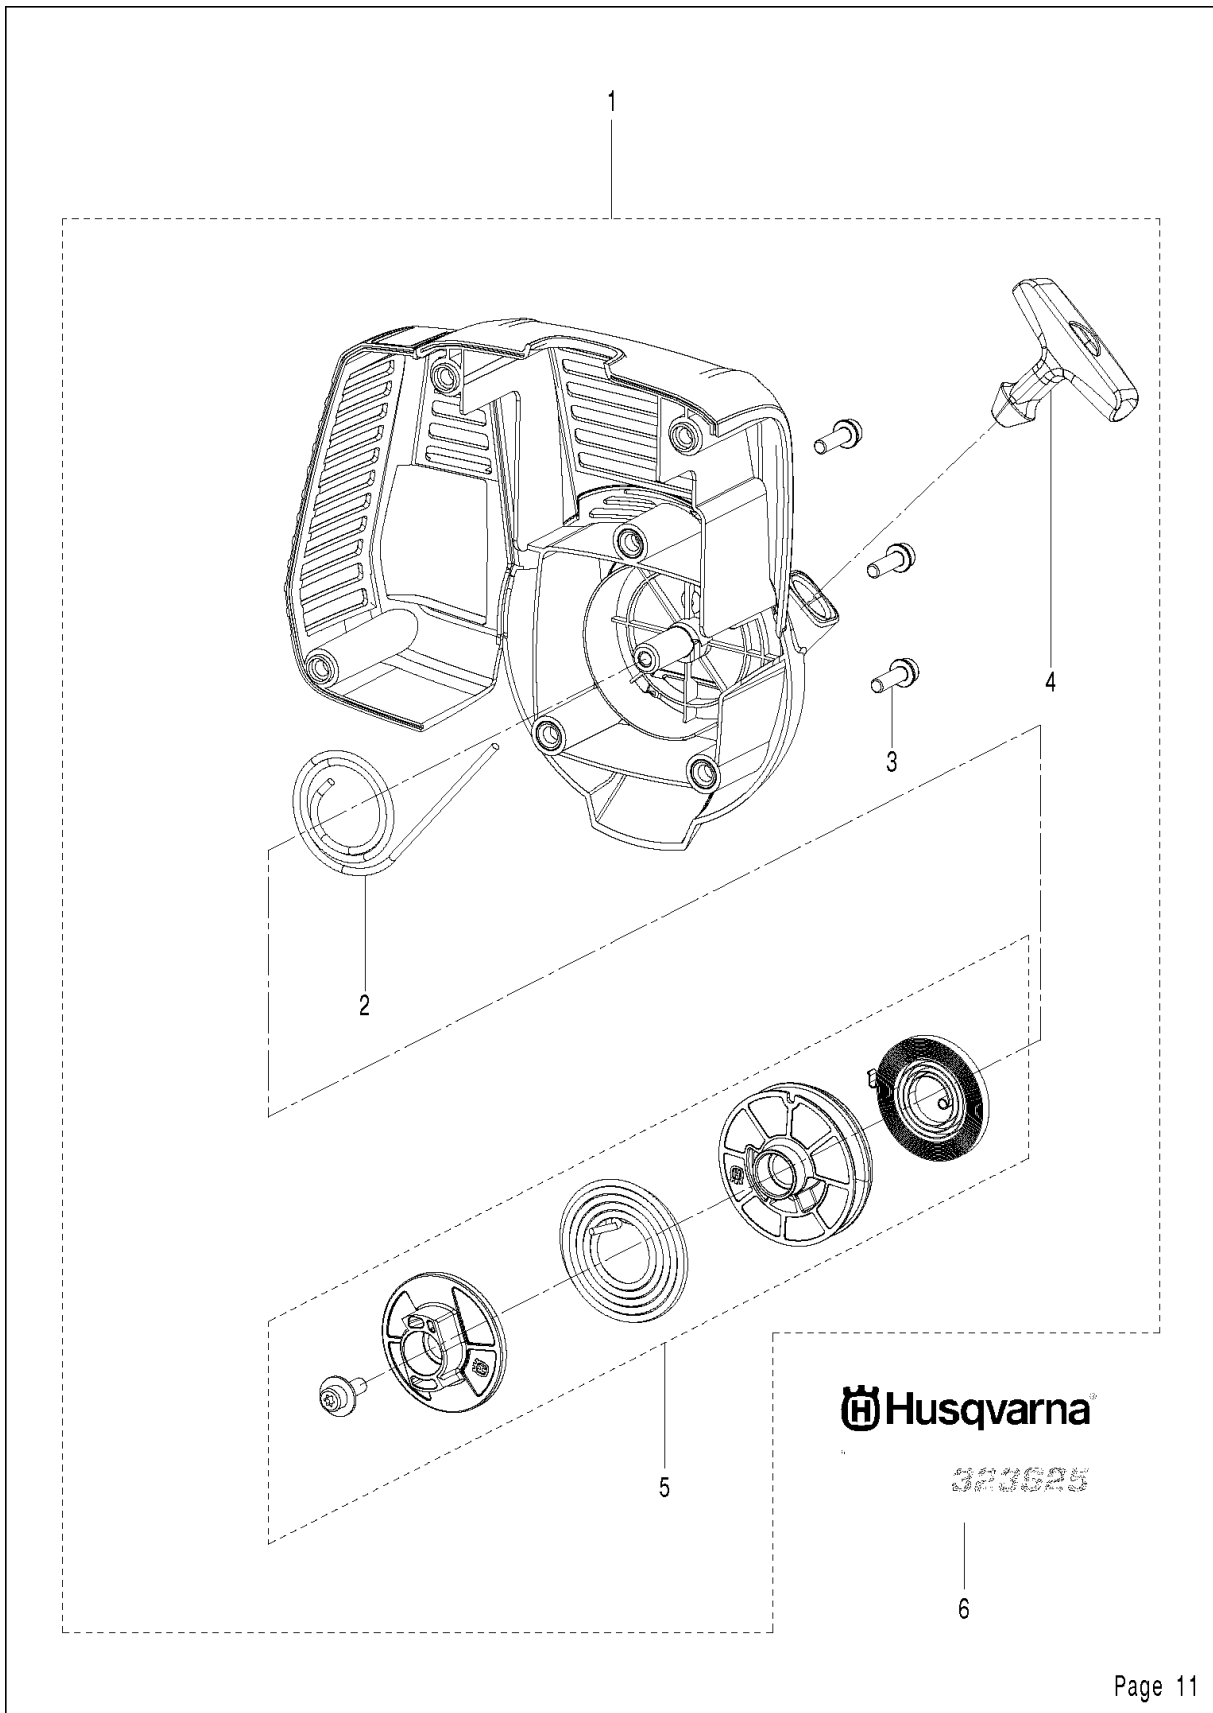

STARTER

323 S25, 967078401, 2018-02, for China only

Ref	Part No	Description	Remark	QTY KIT	
1	593 01 56-01	STARTER ASSY		1	
2	578 09 11-02	STARTER ROPE		1	1
3	525 75 51-01	SCREW ITXSCFM	ITXSCFM	3	1
4	575 48 95-01	STARTER HANDLE		1	1
5	593 17 64-01	DRIVER ASSY		1	1
6	589 78 21-01	DECAL		1