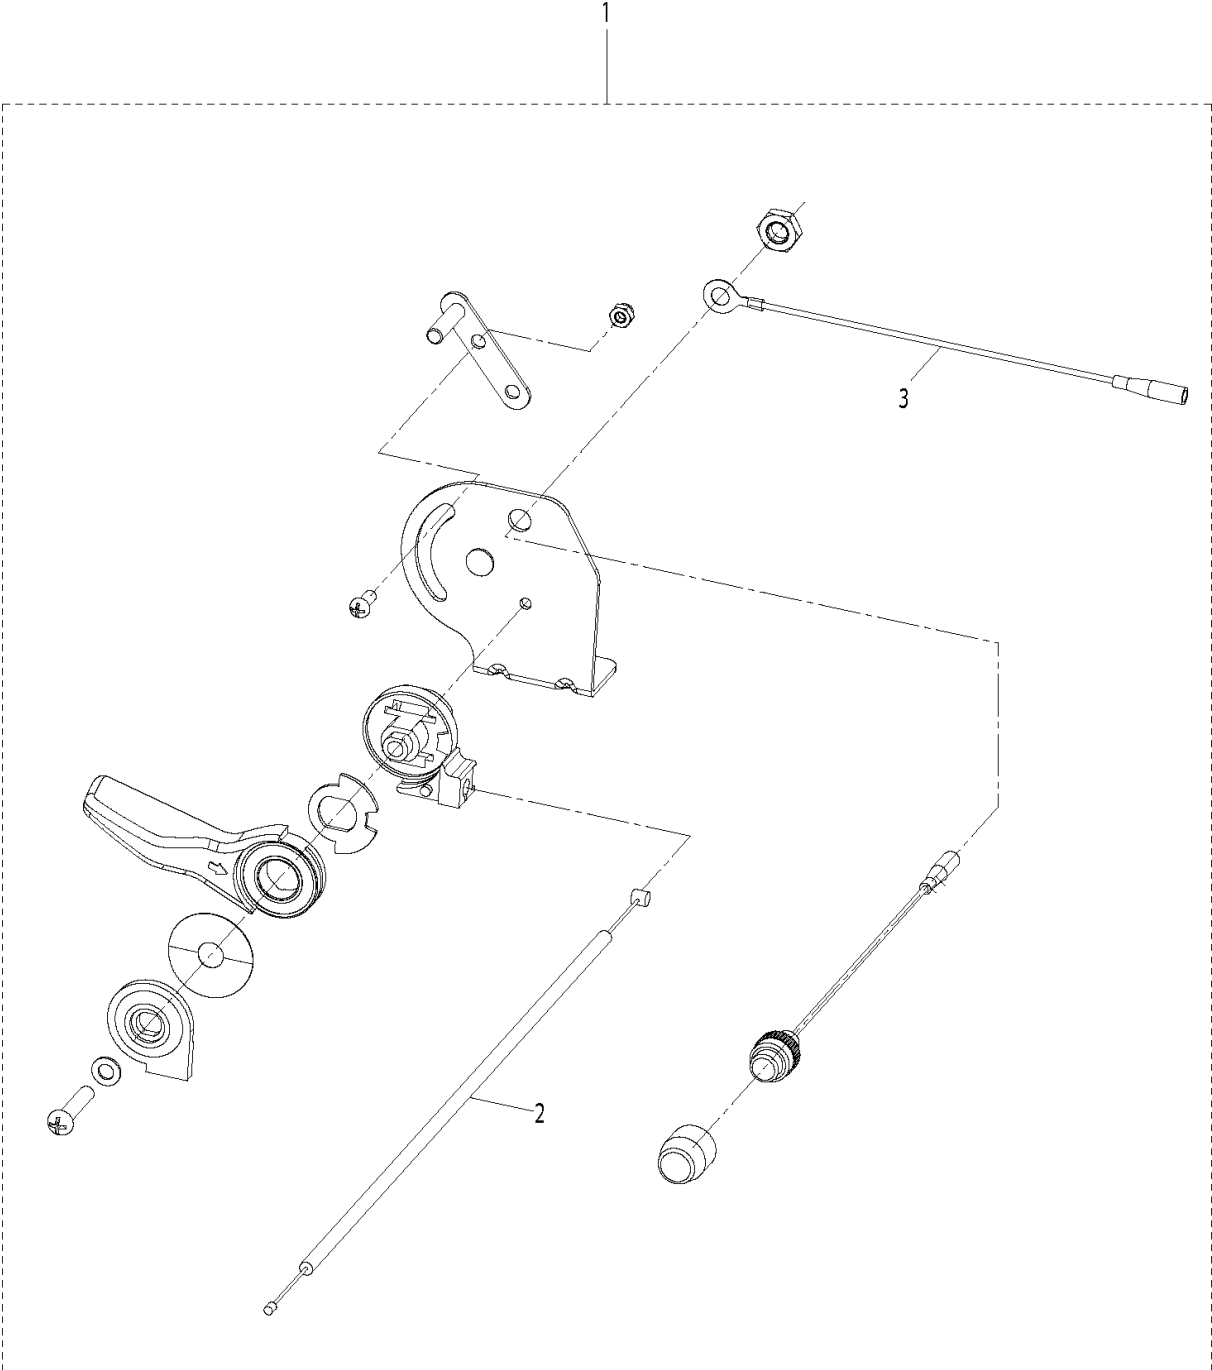

CONTROLS

323 S25, 967078401, 2018-02, for China only

Ref	Part No	Description	Remark	QTY	KIT
1	589 54 57-02	THROTTLE SYSTEM		1	
2	589 83 48-02	THROTTLE CABLE		1	1
3	589 83 56-01	SHORT CIRCUIT CABLE		1	1