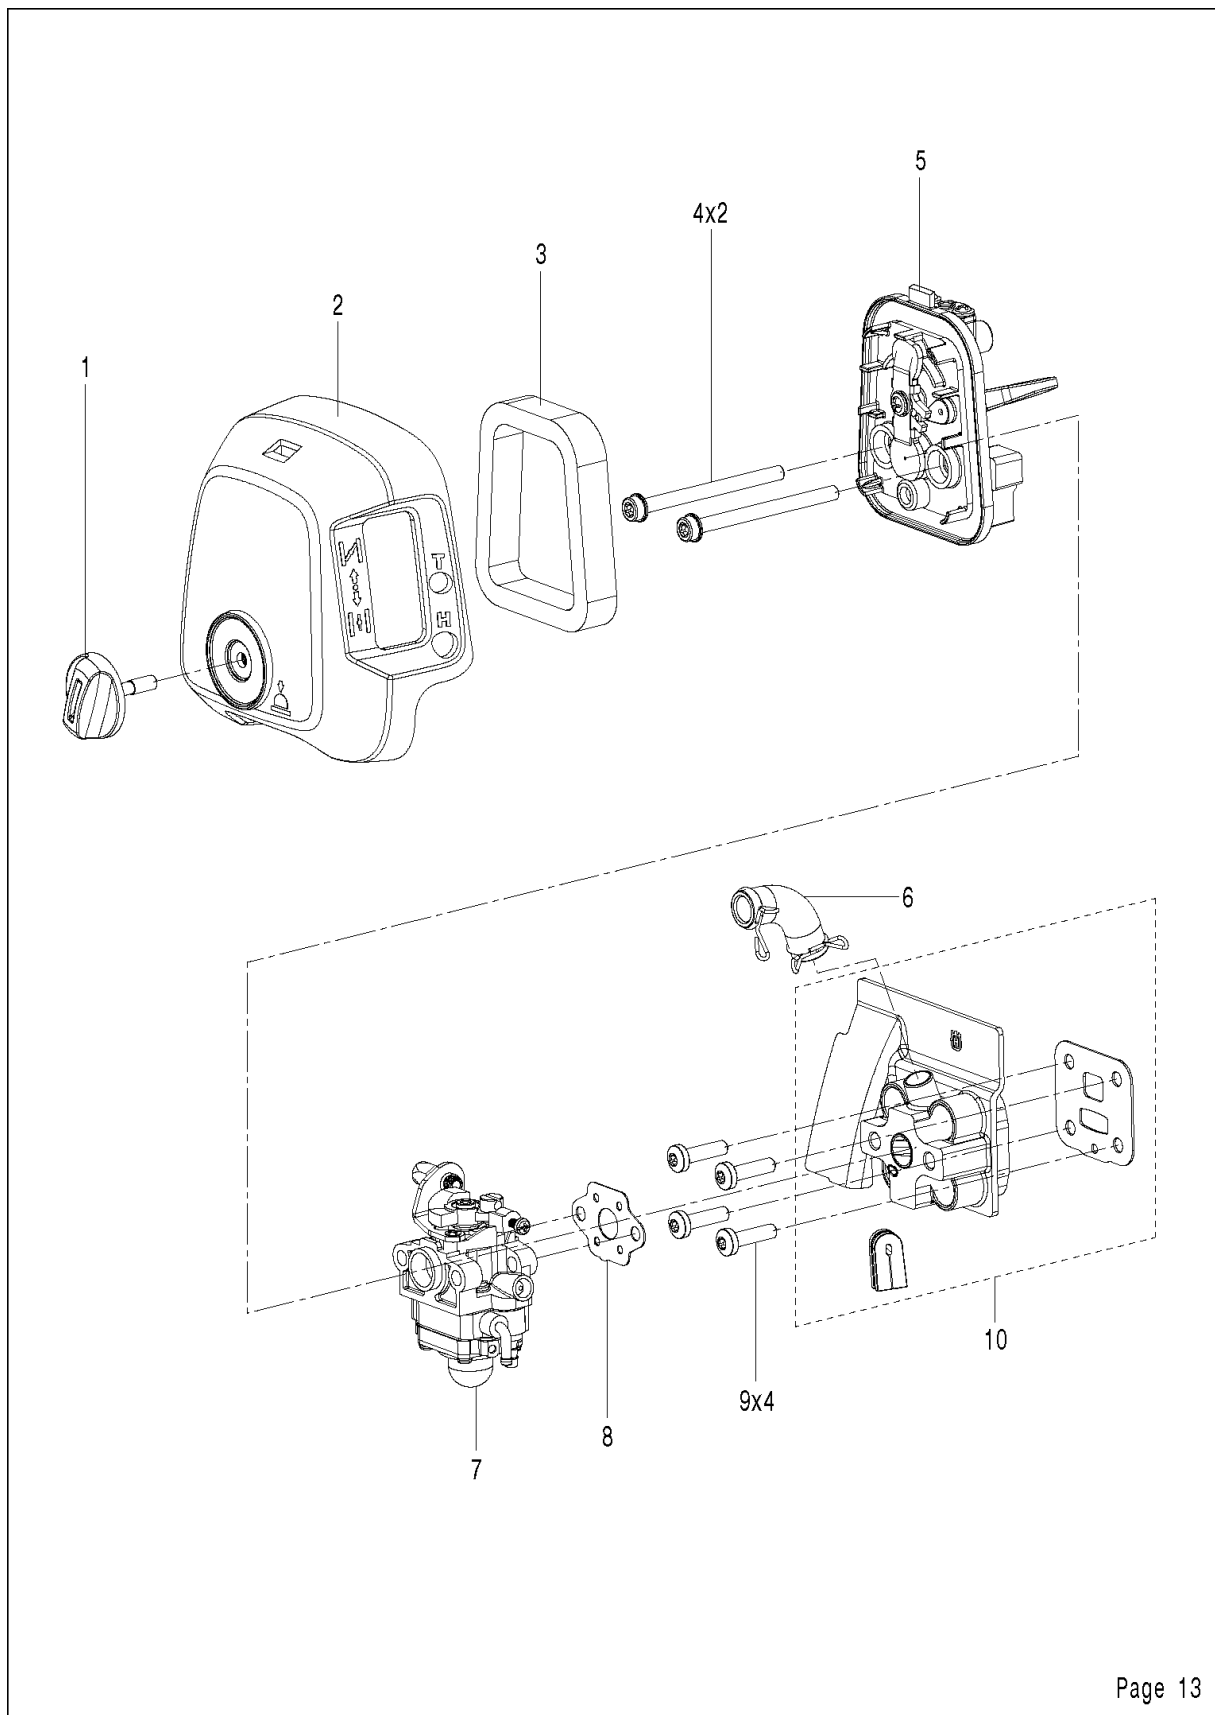

AIR FILTER

323 S25, 967078401, 2018-02, for China only

Ref	Part No	Description	Remark	QTY KIT
1	537 21 32-08	KNOB		1
2	582 62 48-01	AIR FILTER COVER		1
3	575 30 95-01	AIR FILTER		1
4	578 30 39-01	SCREW		2
5	582 66 83-01	FILTER HOLDER ASSY		1
6	593 01 90-01	INLET PIPE ASSY		1
7	584 27 41-02	CARBURETTOR		1
8	575 31 09-01	GASKET		1
9	584 95 62-01	SCREW		4
10	593 01 91-01	INSULATOR		1