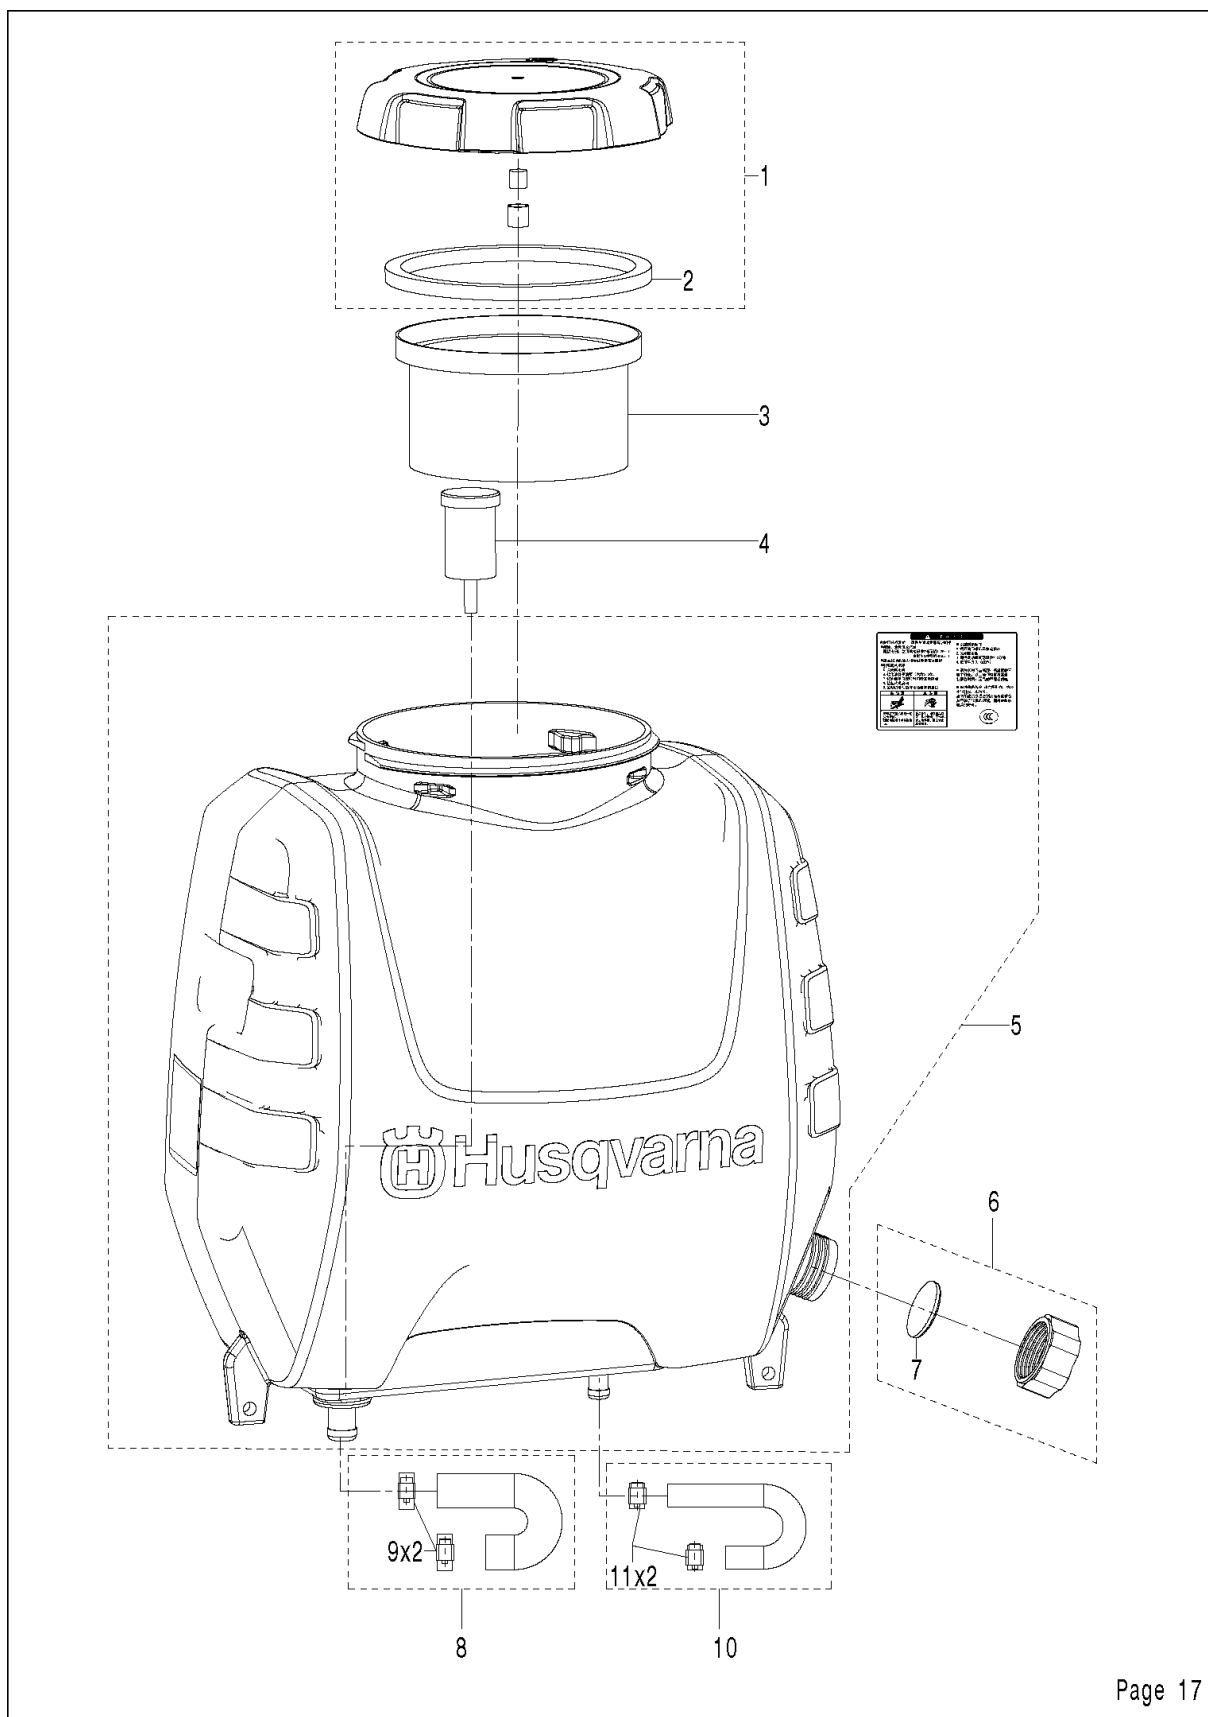

TANK

323 S15, 967078301, 2018-02, for China only

Ref	Part No	Description	Remark	QTY	KIT
1	589 32 51-01	TANK CAP ASSY		1	
2	589 83 45-01	GASKET		1	1
3	589 54 22-01	FILTER		1	
4	589 54 56-01	FILTER PLUG		1	
5	593 01 42-01	TANK ASSY		1	
6	589 54 55-01	CAP ASSY		1	
7	589 83 47-01	GASKET		1	6
8	593 01 43-01	PIPE ASSY		1	
9	592 99 30-01	PIPE CLAMP		2	8
10	593 01 44-01	PIPE ASSY		1	
11	592 99 32-01	CLAMP		2	10