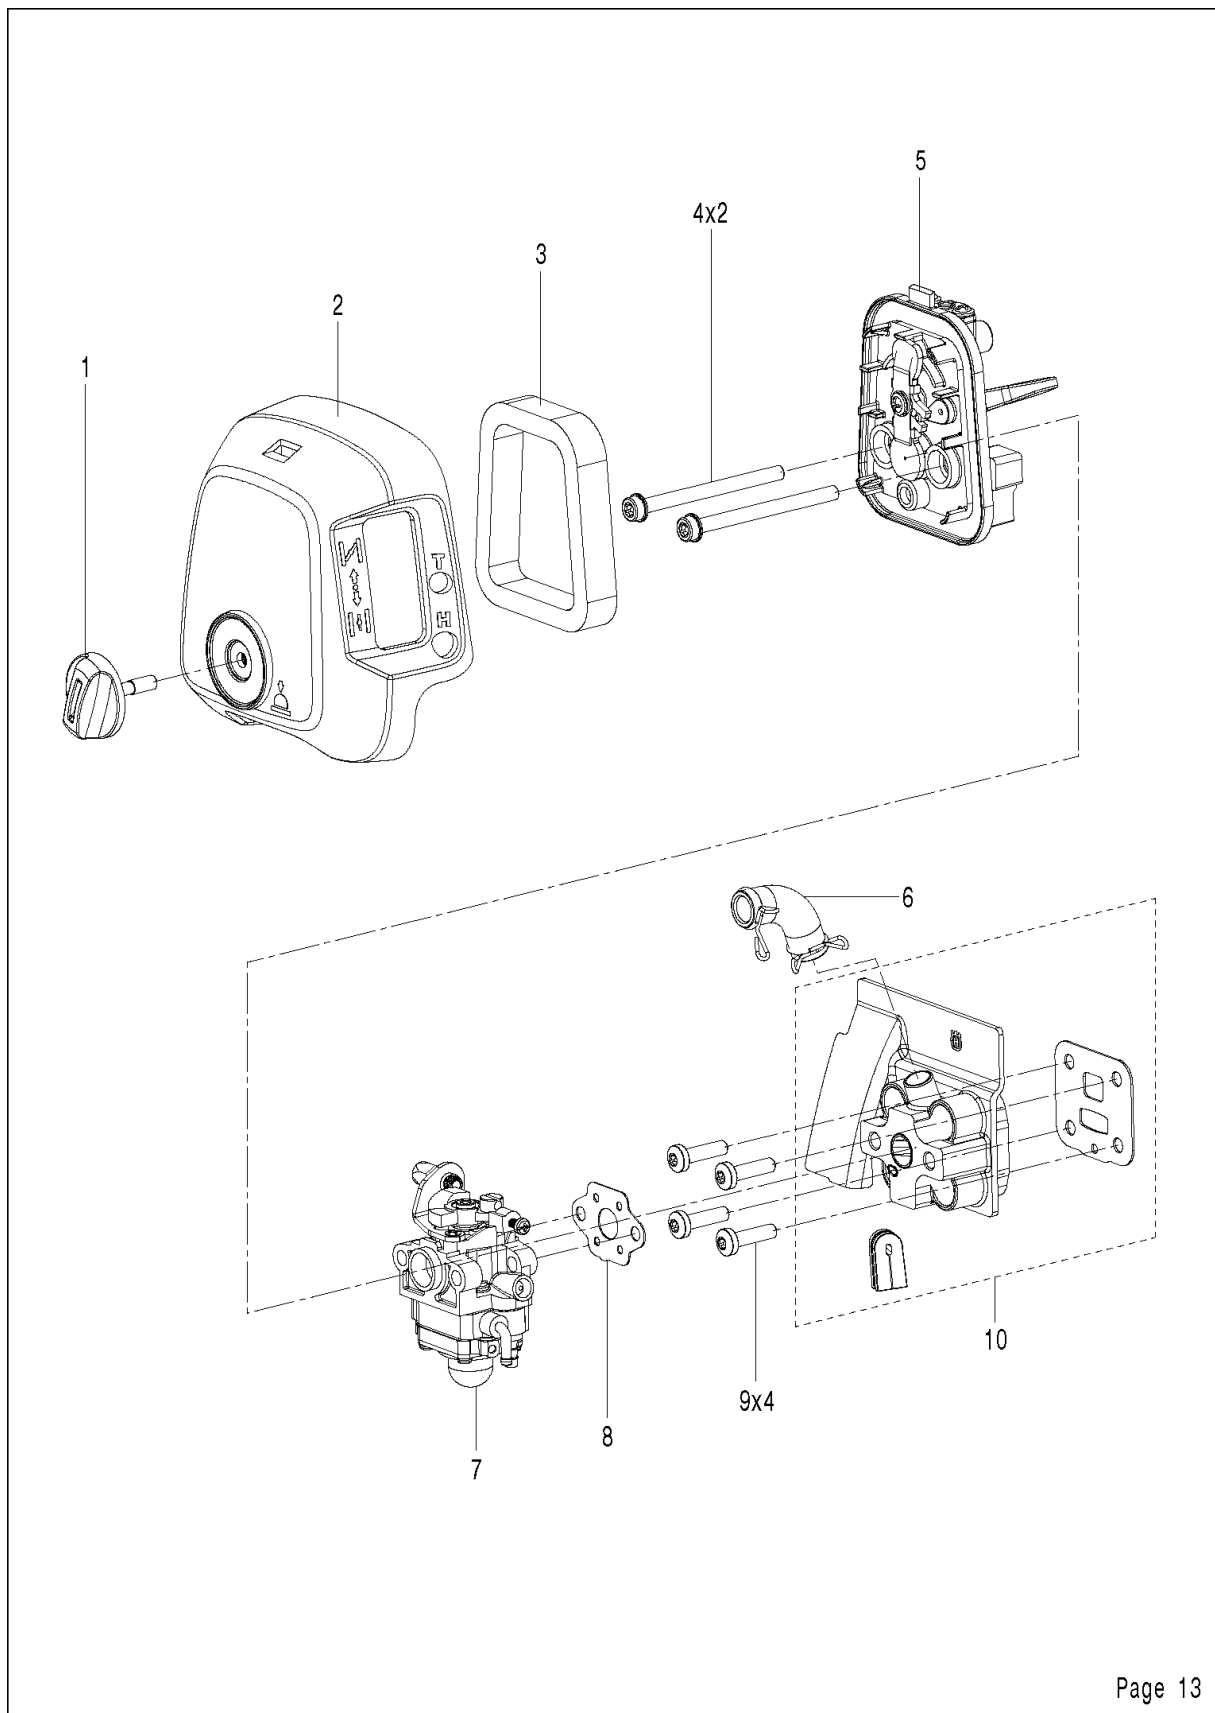

AIR FILTER

323 S15, 967078301, 2018-02, for China only

Ref	Part No	Description	Remark	QTY KIT
1	537 21 32-08	KNOB		1
2	582 62 48-01	AIR FILTER COVER		1
3	575 30 95-01	AIR FILTER		1
4	578 30 39-01	SCREW		2
5	582 66 83-01	FILTER HOLDER ASSY		1
6	593 01 90-01	INLET PIPE ASSY		1
7	584 27 41-02	CARBURETTOR		1
8	575 31 09-01	GASKET		1
9	584 95 62-01	SCREW		4
10	593 01 91-01	INSULATOR		1