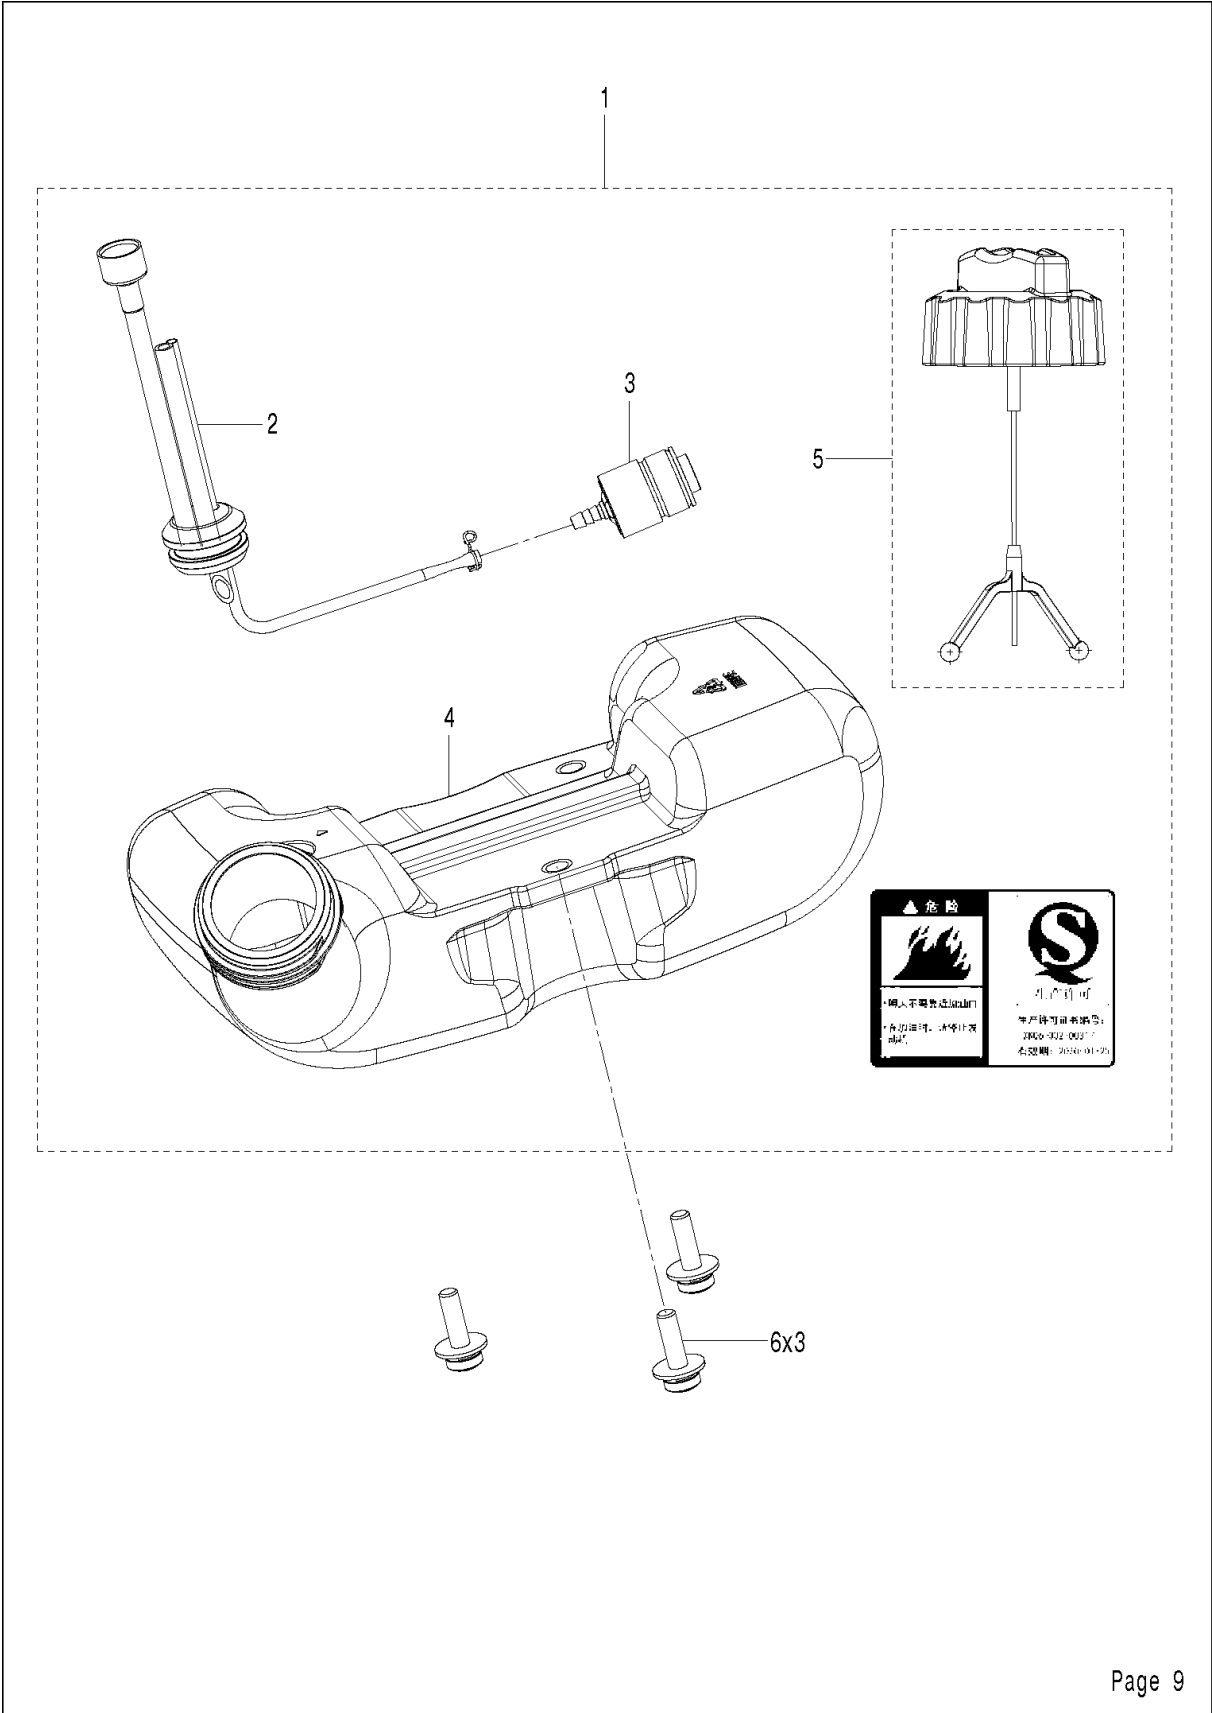

FUEL TANK

323 S15, 967078301, 2018-02, for China only

Ref	Part No	Description	Remark	QTY	KIT
1	593 01 54-01	FUEL TANK KIT		1	
2	593 01 55-01	HOSE KIT		1	1
3	574 22 70-01	FUEL FILTER		1	1
4	585 09 46-01	FUEL TANK		1	1
5	580 92 68-02	TANK CAP ASSY		1	1
6	575 31 33-01	SCREW		3