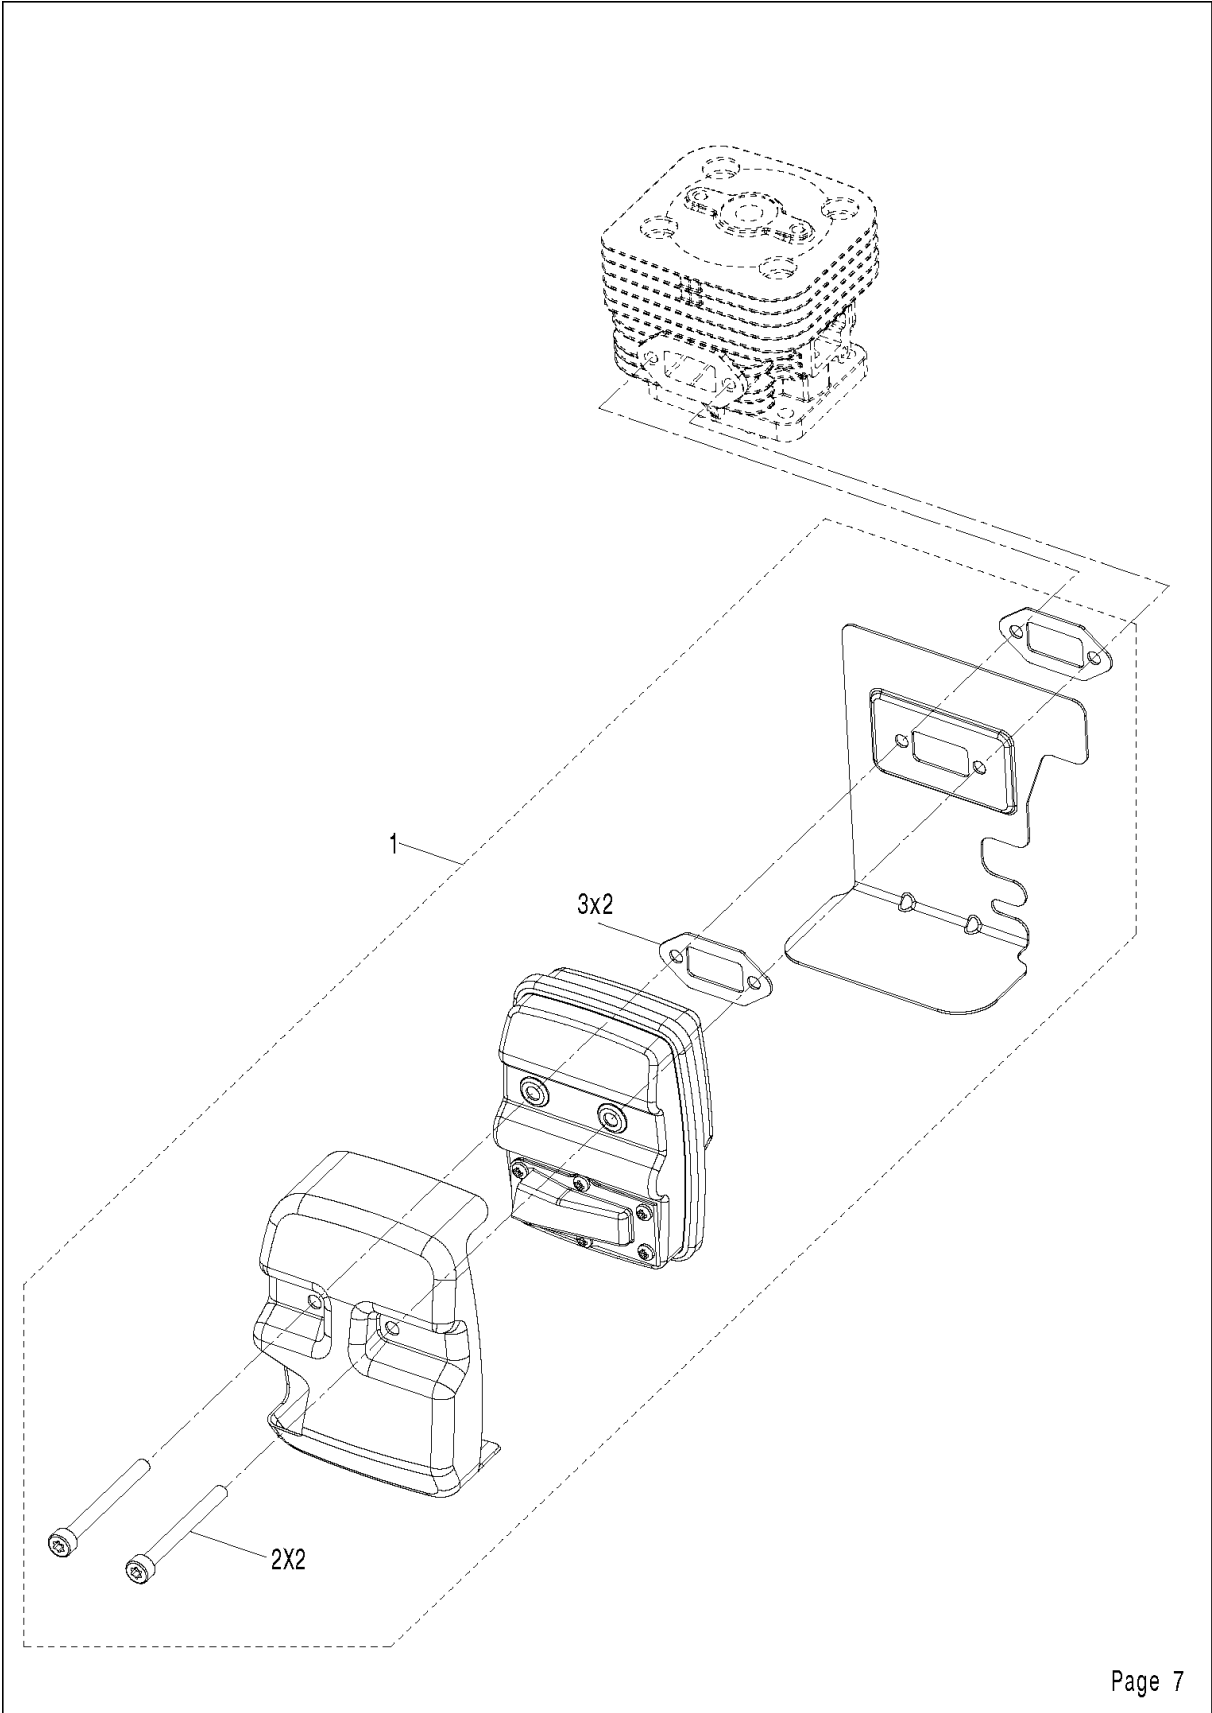

MUFFLER

323 S15, 967078301, 2018-02, for China only

Ref	Part No	Description	Remark	QTY	KIT
1	592 73 20-01	MUFFLER SYSTEM		1	
2	584 95 63-01	SCREW		2	
3	585 61 30-01	GASKET		2	1