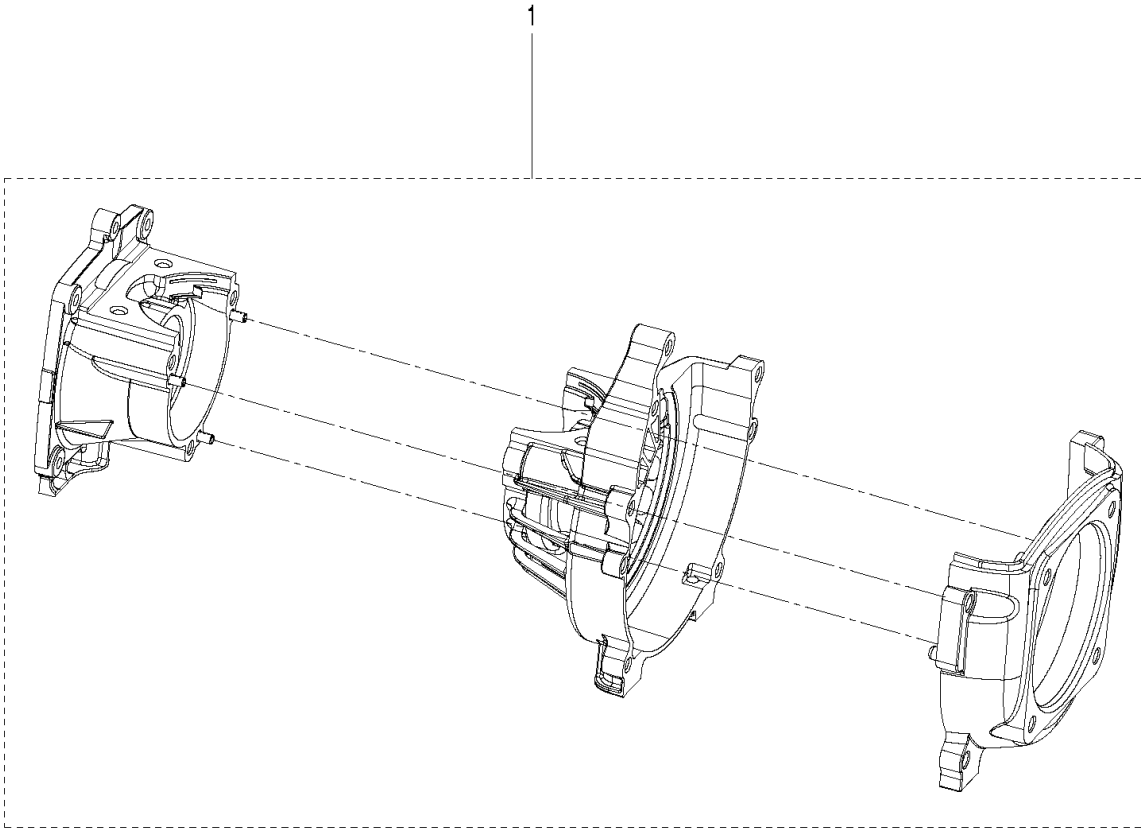

SPARE PARTS LIST

SPRAYERS

323 S15, 967078301, 2018-02, for China
only

CYLINDER PISTON

323 S15, 967078301, 2018-02, for China only

Ref	Part No	Description	Remark	QTY	KIT
1	578 41 02-01	SPARK PLUG		1	
2	575 30 89-01	SCREW		2	
3	575 30 67-01	PLATE		1	
4	584 95 60-01	SCREW		4	
5	593 01 48-01	CYLINDER KIT		1	
6	593 58 90-01	CYLINDER ASSY		1	5
7	575 30 78-02	GASKET		2	5
8	593 01 46-01	PISTON ASSY		1	5
9	575 30 79-01	PISTON RING		2	8, 5
10	575 30 81-01	CIRCLIP		2	8, 5
11	575 30 84-01	NEEDLE BEARING		1	8, 5
12	575 30 86-01	CRANKSHAFT ASSY		1	
13	574 72 79-01	KEY		1	

CRANKCASE & CLUTCHDRUM

323 S15, 967078301, 2018-02, for China only

Ref	Part No	Description	Remark	QTY KIT
1	585 29 65-01	BRIDGE		1
2	574 22 21-01	SEAL		1
3	574 72 66-01	BEARING		2
4	575 31 19-02	GASKET		1
5	735 31 31-10	CIRCLIP		1
6	575 31 21-01	SEALING		1
7	584 95 59-01	SCREW		5
8	591 04 66-01	FLYWHEEL		1
9	574 22 34-01	NUT		1
10	575 31 35-01	WASHER		2
11	575 31 36-01	CLUTCH ASSY		1
12	575 31 37-01	SPRING WASHER		2
13	513 18 96-01	SCREW		2
14	525 75 51-02	SCREW ITXSCFM		4
15	585 56 55-01	IGNITION MODULE		1
16	582 62 57-01	SHORT CIRCUIT CABLE		1
17	589 97 15-01	BOLT	M6x16	4