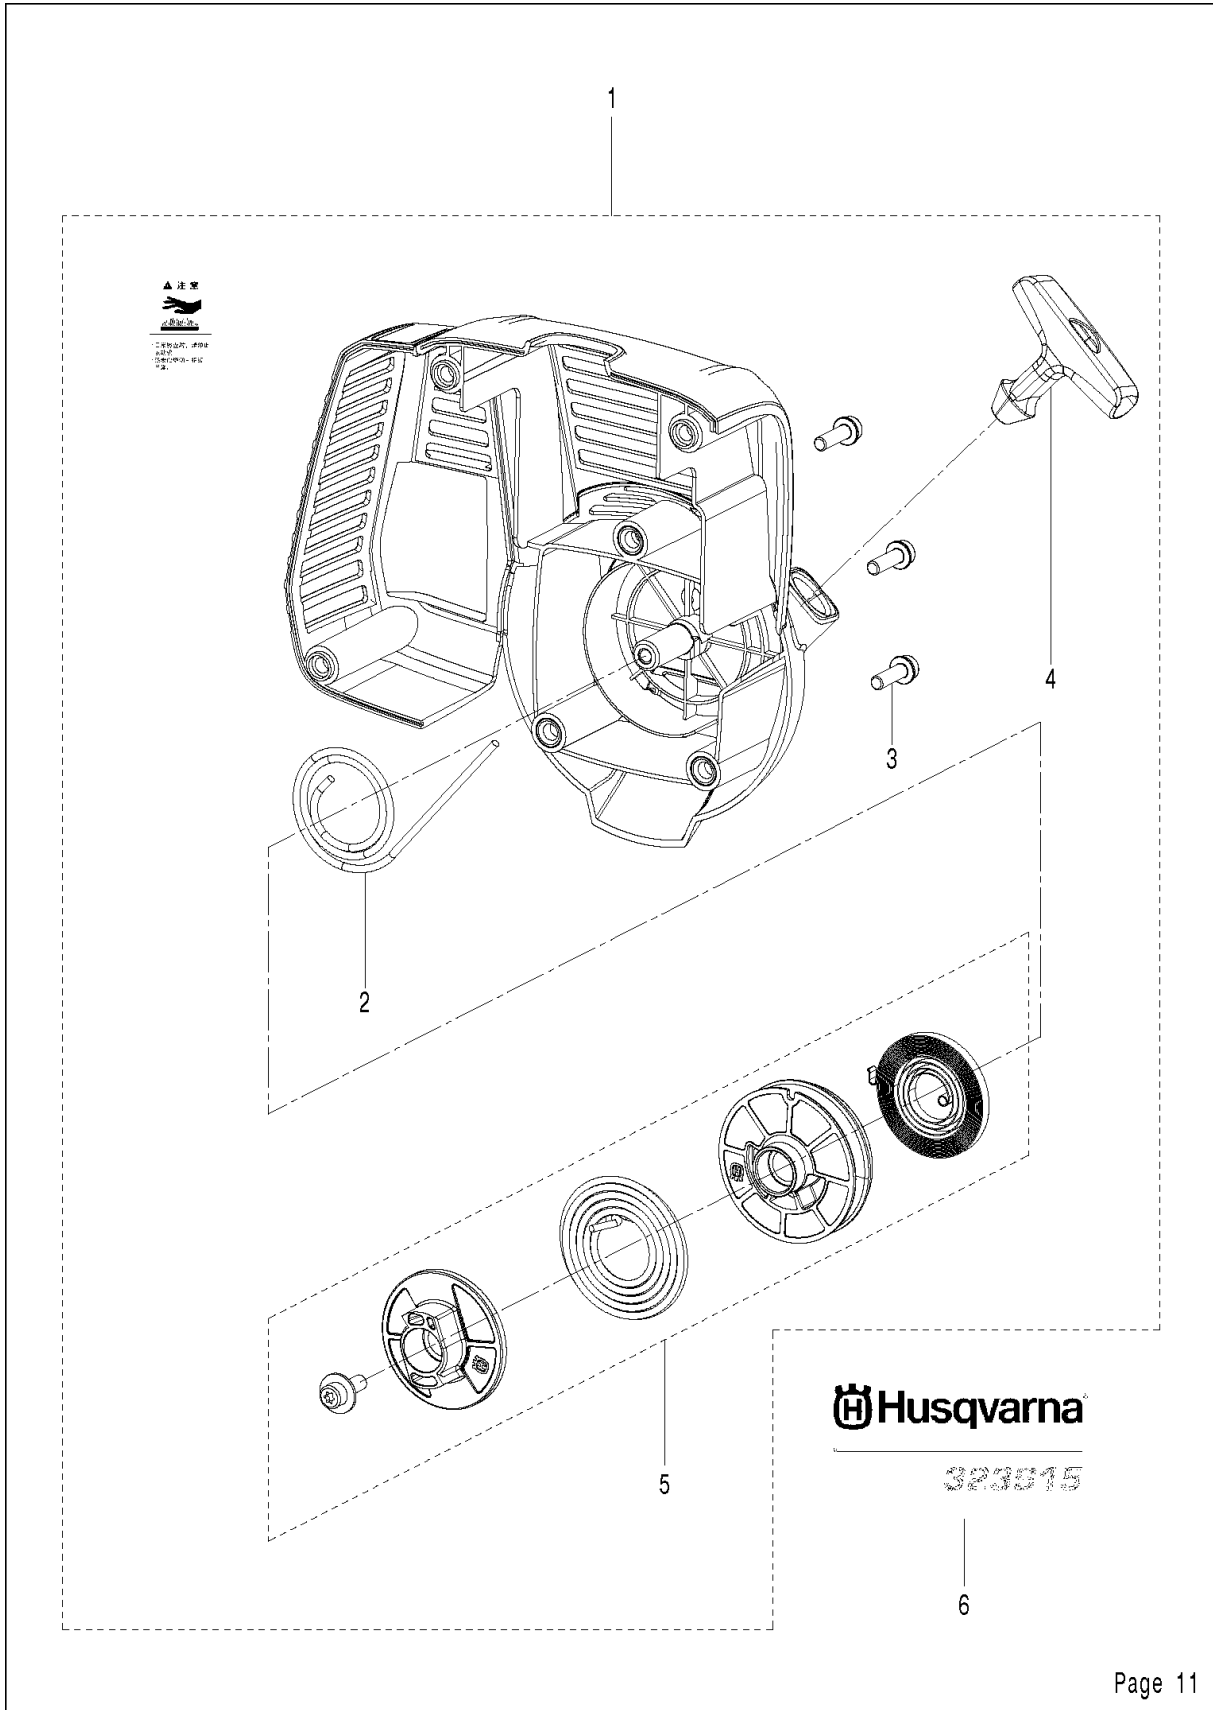

STARTER

323 S15, 967078301, 2018-02, for China only

Ref	Part No	Description	Remark	QTY	KIT
1	593 01 56-01	STARTER ASSY		1	
2	578 09 11-02	STARTER ROPE		1	1
3	525 75 51-01	SCREW ITXSCFM	ITXSCFM	3	1
4	575 48 95-01	STARTER HANDLE		1	1
5	593 17 64-01	DRIVER ASSY		1	1
6	589 78 21-01	DECAL		1