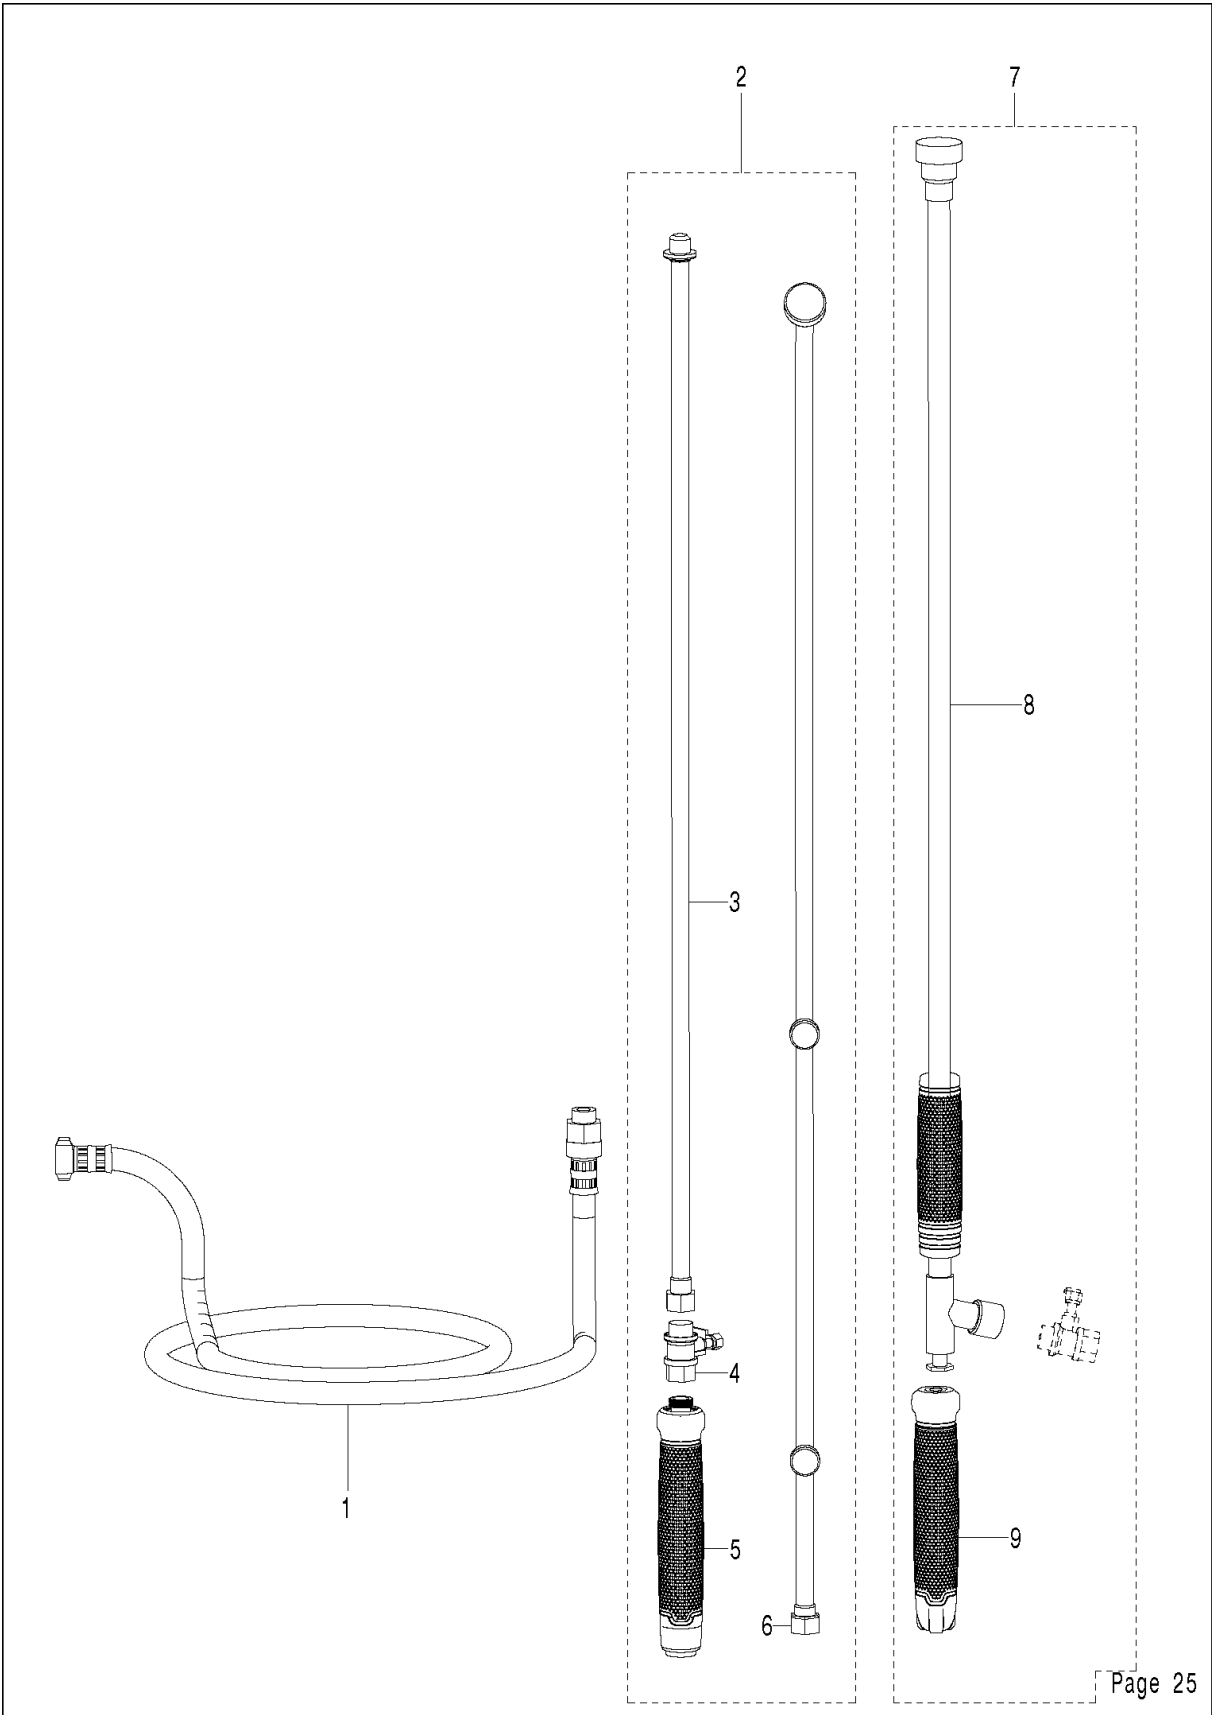

SPARE PARTS LIST

SPRAYERS

323 S15, 967078301, 2018-02, for China
only

CYLINDER PISTON

323 S15, 967078301, 2018-02, for China only

Ref	Part No	Description	Remark	QTY	KIT
1	578 41 02-01	SPARK PLUG		1	
2	575 30 89-01	SCREW		2	
3	575 30 67-01	PLATE		1	
4	584 95 60-01	SCREW		4	
5	593 01 48-01	CYLINDER KIT		1	
6	593 58 90-01	CYLINDER ASSY		1	5
7	575 30 78-02	GASKET		2	5
8	593 01 46-01	PISTON ASSY		1	5
9	575 30 79-01	PISTON RING		2	8, 5
10	575 30 81-01	CIRCLIP		2	8, 5
11	575 30 84-01	NEEDLE BEARING		1	8, 5
12	575 30 86-01	CRANKSHAFT ASSY		1	
13	574 72 79-01	KEY		1	

2

3

HARNESS

323 S15, 967078301, 2018-02, for China only

Ref	Part No	Description	Remark	QTY KIT	
1	590 21 26-01	HARNESS ASSY	Left	1	
2	590 21 27-01	HARNESS ASSY	Right	1	1
3	590 01 96-01	HANDLE		1	1

SPRAY LANCE