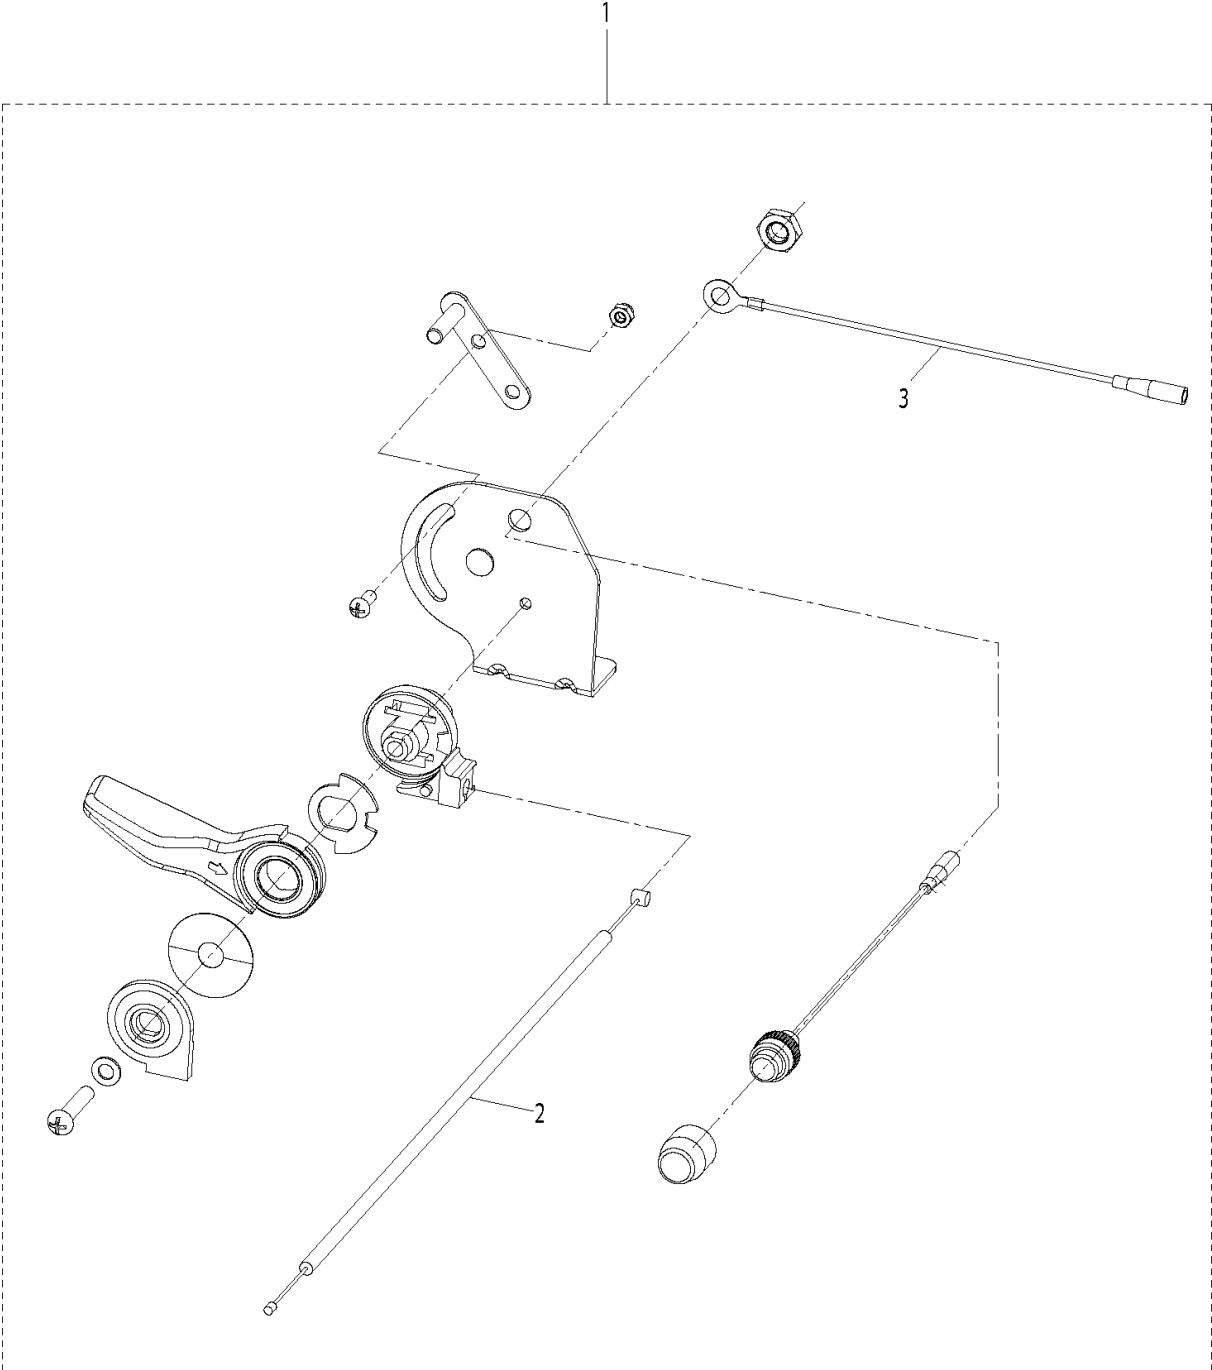

CONTROLS

323 S15, 967078301, 2018-02, for China only

Ref	Part No	Description	Remark	QTY	KIT
1	589 54 57-02	THROTTLE SYSTEM		1	
2	589 83 48-02	THROTTLE CABLE		1	1
3	589 83 56-01	SHORT CIRCUIT CABLE		1	1