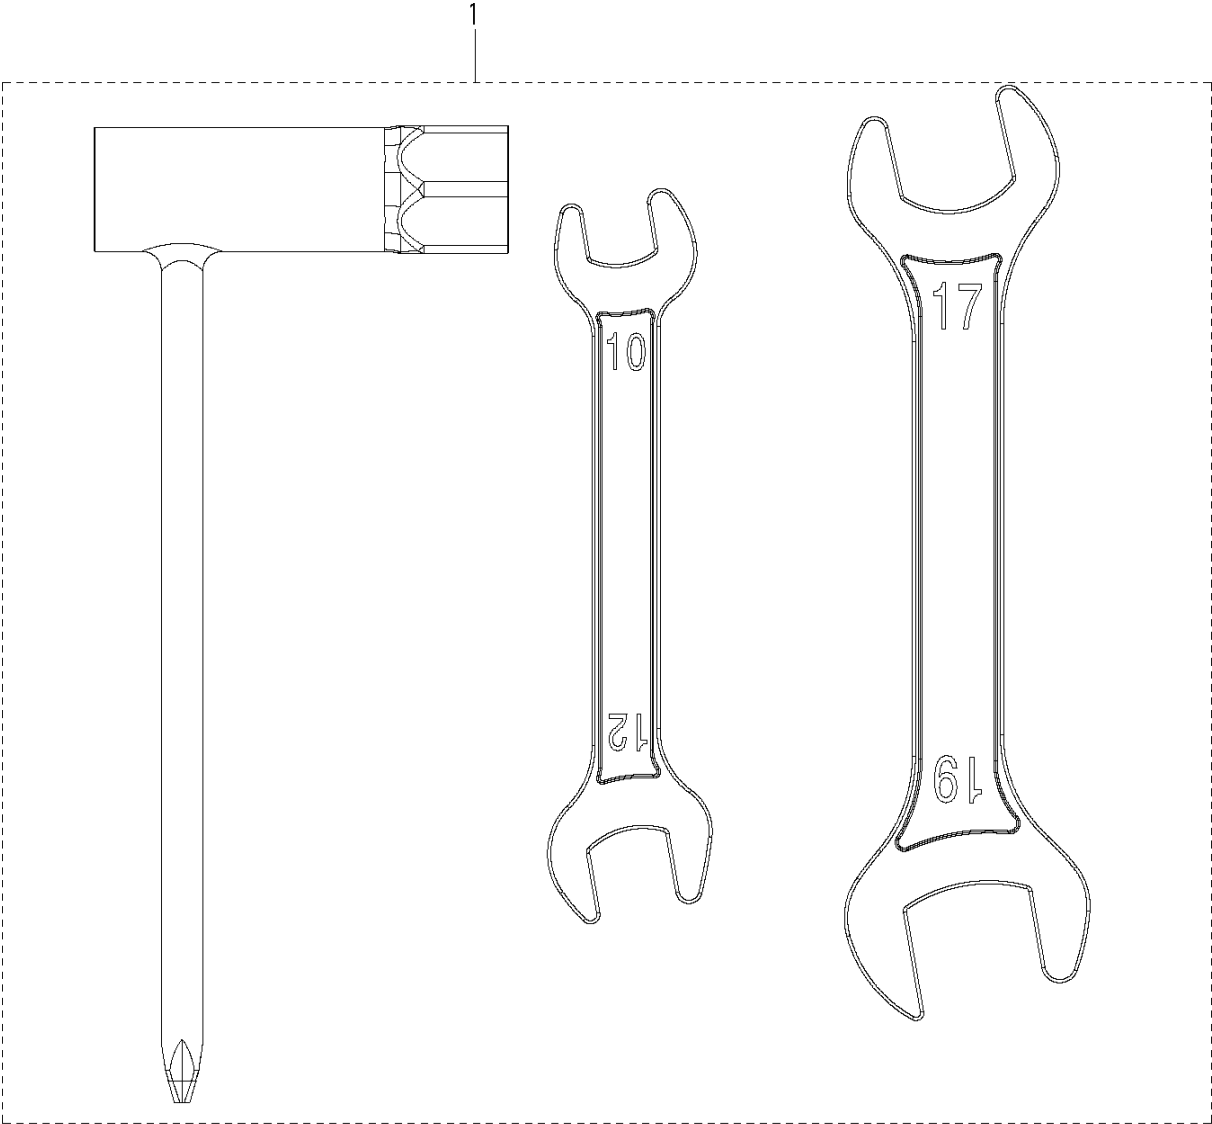

ACCESSORIES

323 S15, 967078301, 2018-02, for China only

Ref	Part No	Description	Remark	QTY KIT
1	590 21 28-02	SERVICE TOOLS		1
2	589 85 29-01	GASKET		4
3	589 85 28-01	GASKET		4
4	589 82 82-02	SEAL		4
5	589 82 60-01	SEAL		4