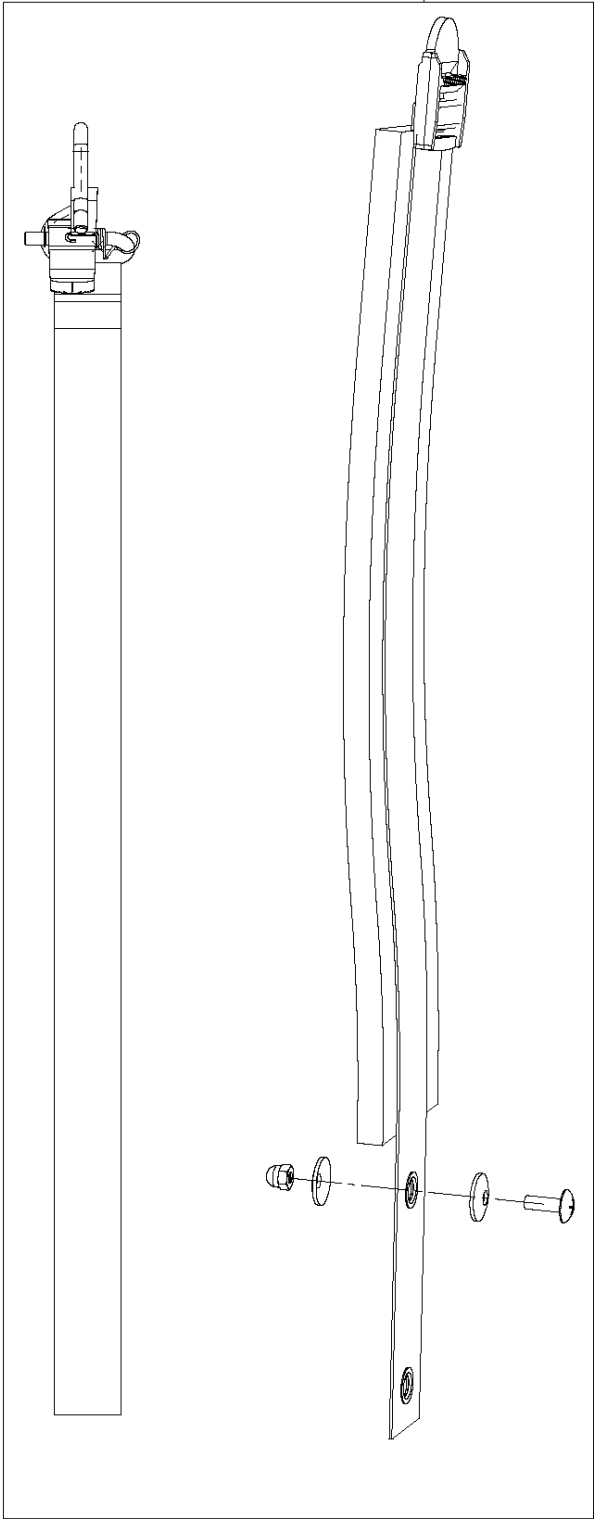

2

3

HARNESS

323 S15, 967078301, 2018-02, for China only

Ref	Part No	Description	Remark	QTY KIT	
1	590 21 26-01	HARNESS ASSY	Left	1	
2	590 21 27-01	HARNESS ASSY	Right	1	1
3	590 01 96-01	HANDLE		1	1

SPRAY LANCE