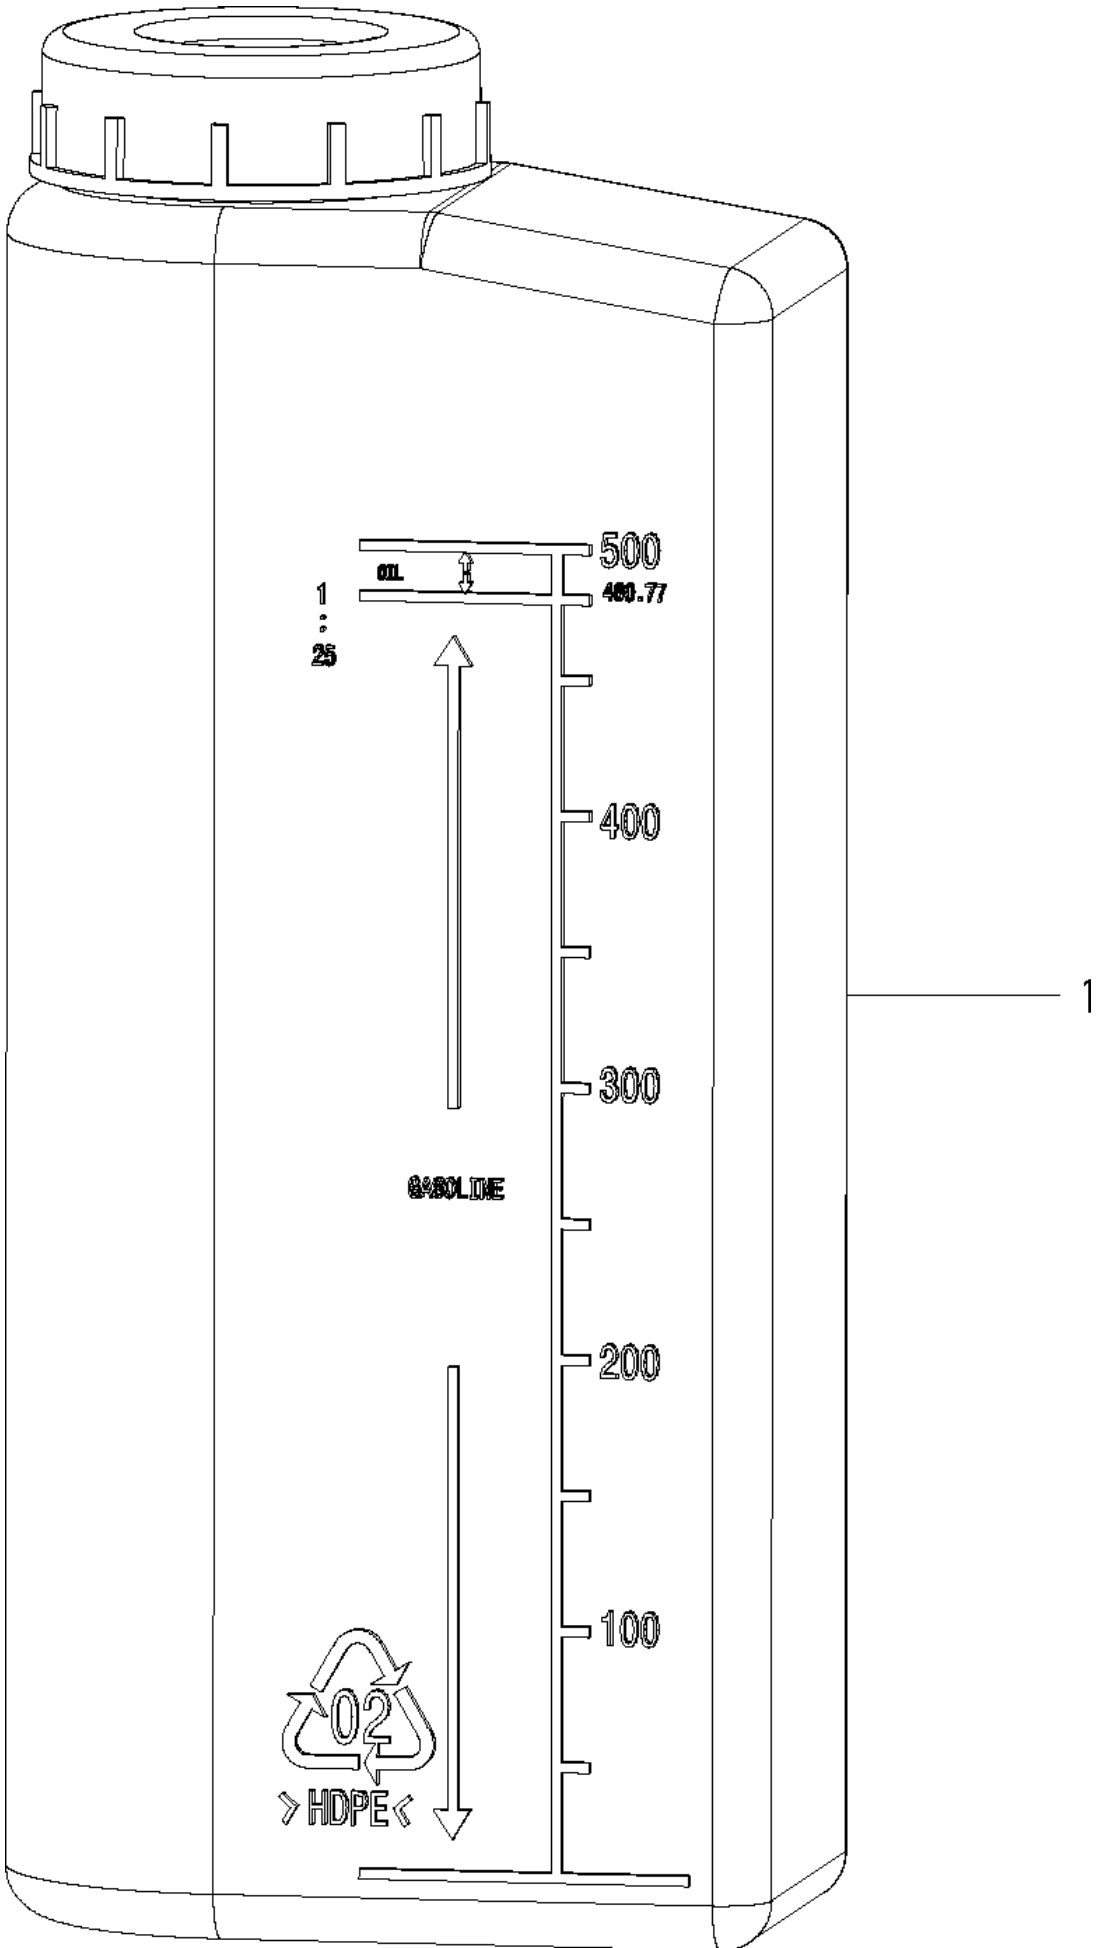

HOUSING

323 S15, 967078301, 2018-02, for China only

Ref	Part No	Description	Remark	QTY KIT
1	573 92 58-01	SCREW ITXSCFT	ITXSCFT	3
2	582 62 52-01	ENGINE COVER		1