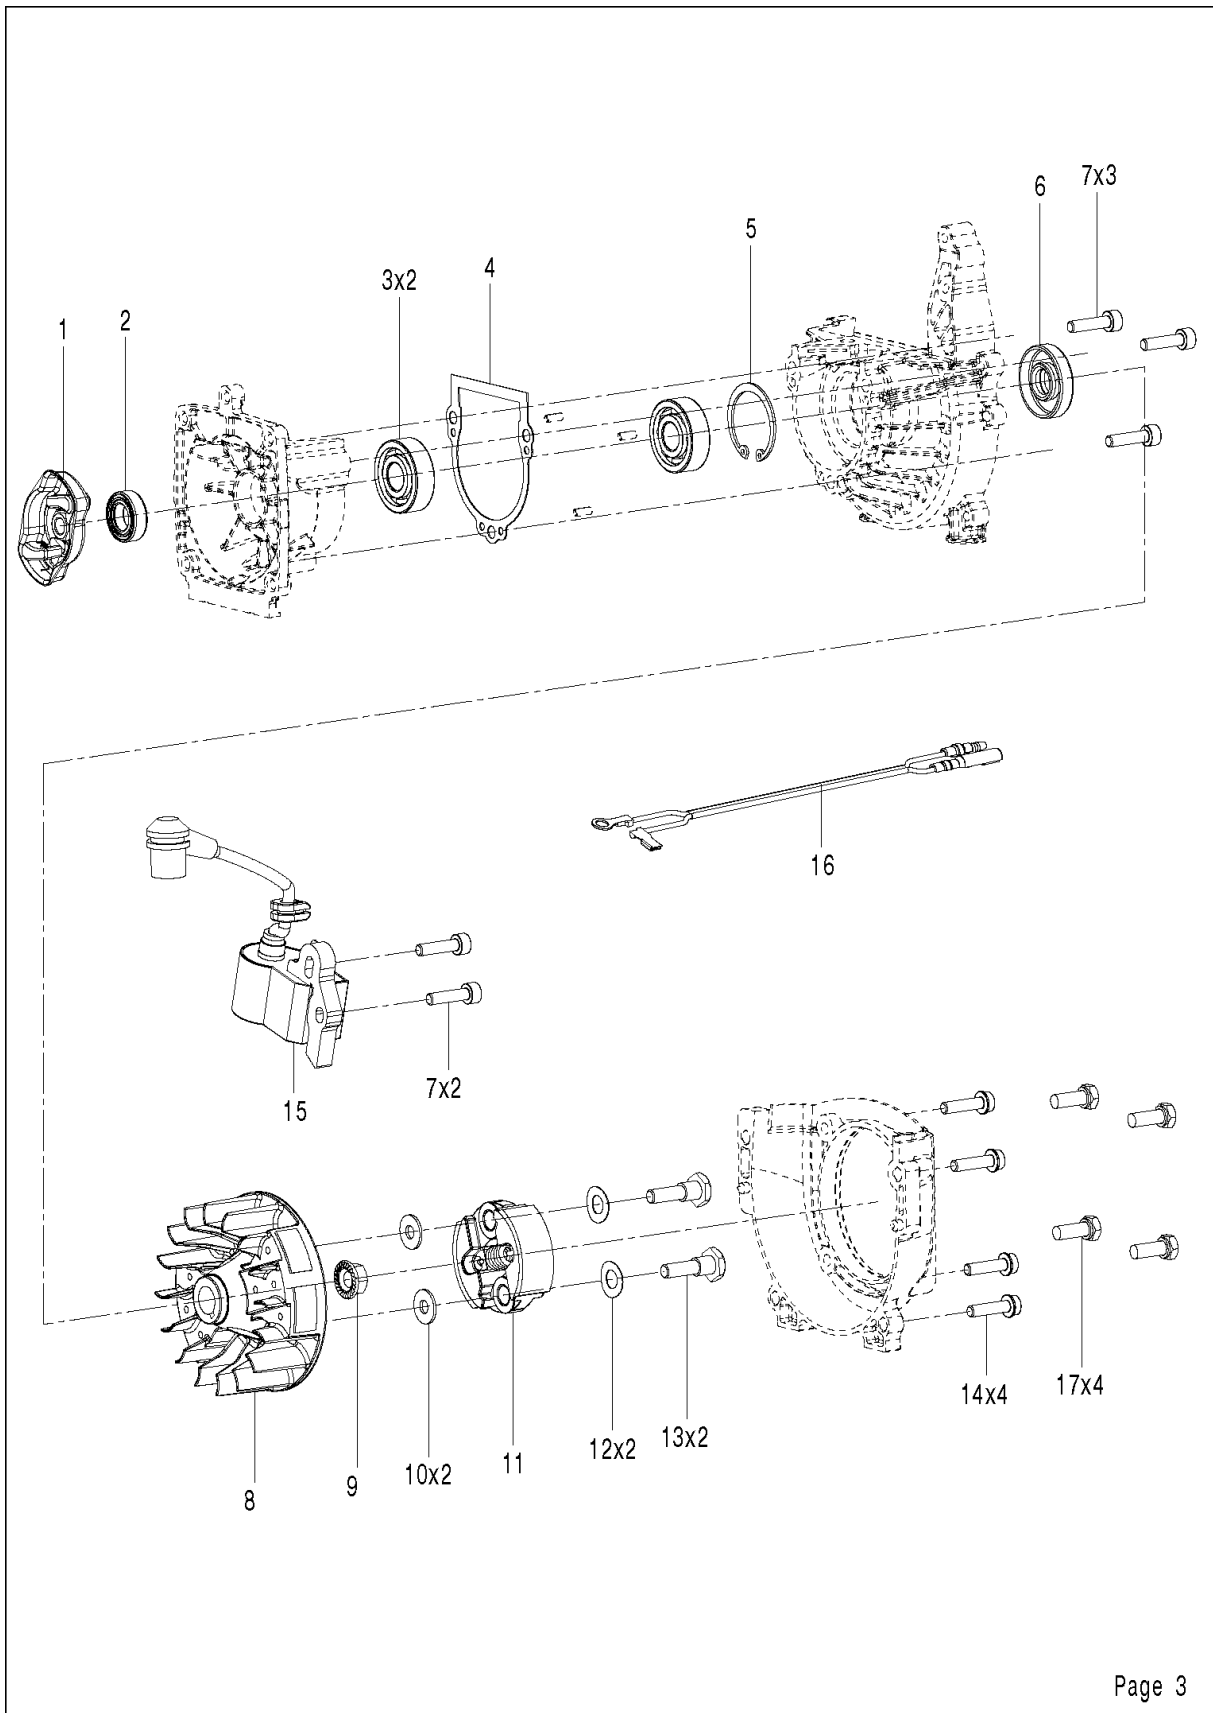

SPARE PARTS LIST

SPRAYERS

323 S15, 967078301, 2018-02, for China
only

CYLINDER PISTON

323 S15, 967078301, 2018-02, for China only

Ref	Part No	Description	Remark	QTY	KIT
1	578 41 02-01	SPARK PLUG		1	
2	575 30 89-01	SCREW		2	
3	575 30 67-01	PLATE		1	
4	584 95 60-01	SCREW		4	
5	593 01 48-01	CYLINDER KIT		1	
6	593 58 90-01	CYLINDER ASSY		1	5
7	575 30 78-02	GASKET		2	5
8	593 01 46-01	PISTON ASSY		1	5
9	575 30 79-01	PISTON RING		2	8, 5
10	575 30 81-01	CIRCLIP		2	8, 5
11	575 30 84-01	NEEDLE BEARING		1	8, 5
12	575 30 86-01	CRANKSHAFT ASSY		1	
13	574 72 79-01	KEY		1	

CRANKCASE & CLUTCHDRUM

323 S15, 967078301, 2018-02, for China only

Ref	Part No	Description	Remark	QTY KIT
1	585 29 65-01	BRIDGE		1
2	574 22 21-01	SEAL		1
3	574 72 66-01	BEARING		2
4	575 31 19-02	GASKET		1
5	735 31 31-10	CIRCLIP		1
6	575 31 21-01	SEALING		1
7	584 95 59-01	SCREW		5
8	591 04 66-01	FLYWHEEL		1
9	574 22 34-01	NUT		1
10	575 31 35-01	WASHER		2
11	575 31 36-01	CLUTCH ASSY		1
12	575 31 37-01	SPRING WASHER		2
13	513 18 96-01	SCREW		2
14	525 75 51-02	SCREW ITXSCFM		4
15	585 56 55-01	IGNITION MODULE		1
16	582 62 57-01	SHORT CIRCUIT CABLE		1
17	589 97 15-01	BOLT	M6x16	4

PUMP

323 S15, 967078301, 2018-02, for China only

Ref	Part No	Description	Remark	QTY	KIT
1	590 21 17-02	COVER ASSY		1	
2	589 94 23-01	BOLT	M6X16	4	1, 7
3	589 83 39-01	PRESSURE HOSE		1	
4	590 21 18-02	PUMP		1	
5	589 94 19-01	BOLT	M6X14	6	4, 16
6	593 01 41-01	PIPE ASSY		2	
7	589 83 13-02	GEARBOX ASSY		1	
8	589 94 25-01	BOLT	M6X18	5	7
9	589 83 26-01	DECAL		1	7
10	592 99 29-01	PLUG		5	7
11	589 83 25-02	O-RING		1	7
12	589 83 23-02	O-RING		1	7
13	592 99 28-01	PLUG		1	7
14	590 21 20-02	PUMP		1	
15	589 94 21-01	BOLT	M6X70	1	4, 14
16	589 82 86-02	VALVE ASSY		1	
17	592 99 27-01	KNOB		2	16
18	589 83 11-01	WASHER		1	16
19	503 22 20-07	LOCK NUT		2	16