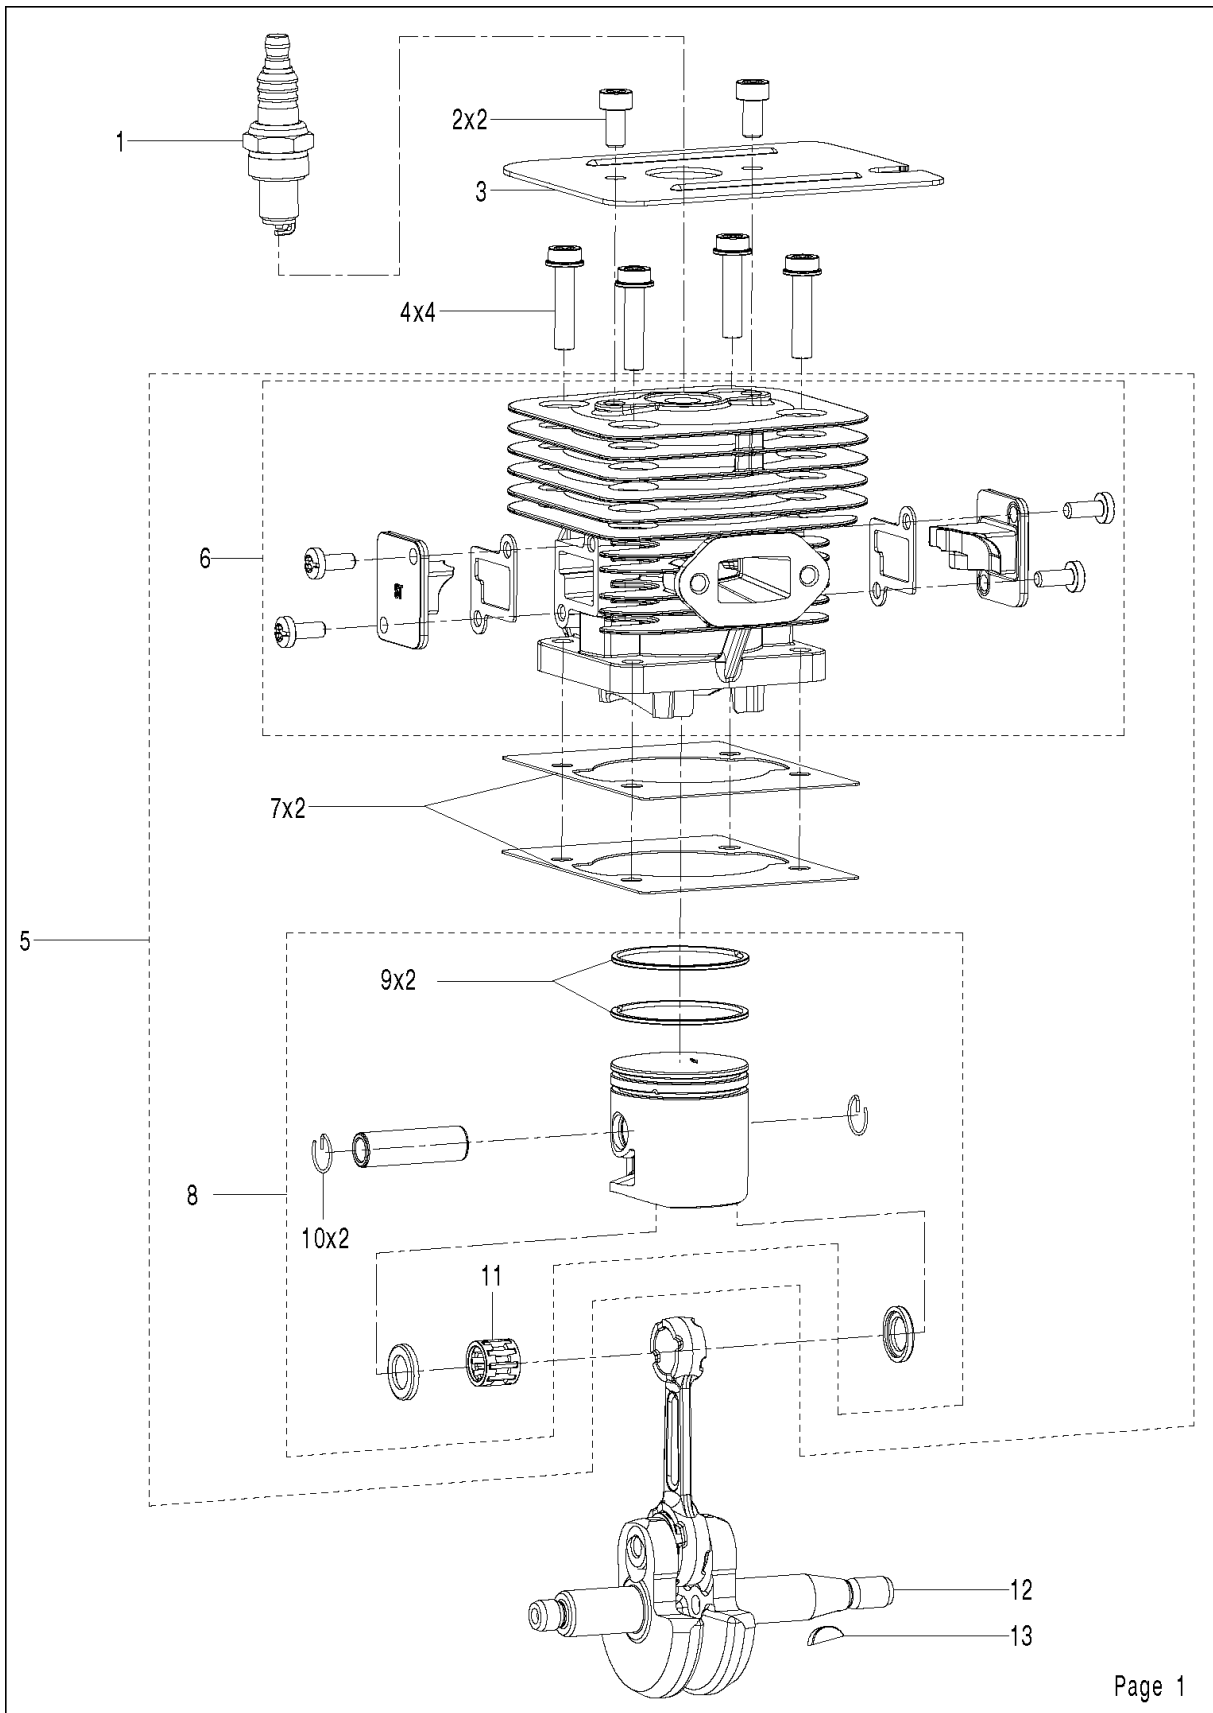

SPARE PARTS LIST

SPRAYERS

323 S15, 967078301, 2018-02, for China
only

CYLINDER PISTON

323 S15, 967078301, 2018-02, for China only

Ref	Part No	Description	Remark	QTY	KIT
1	578 41 02-01	SPARK PLUG		1	
2	575 30 89-01	SCREW		2	
3	575 30 67-01	PLATE		1	
4	584 95 60-01	SCREW		4	
5	593 01 48-01	CYLINDER KIT		1	
6	593 58 90-01	CYLINDER ASSY		1	5
7	575 30 78-02	GASKET		2	5
8	593 01 46-01	PISTON ASSY		1	5
9	575 30 79-01	PISTON RING		2	8, 5
10	575 30 81-01	CIRCLIP		2	8, 5
11	575 30 84-01	NEEDLE BEARING		1	8, 5
12	575 30 86-01	CRANKSHAFT ASSY		1	
13	574 72 79-01	KEY		1	

CRANKCASE & CLUTCHDRUM

323 S15, 967078301, 2018-02, for China only

Ref	Part No	Description	Remark	QTY KIT
1	585 29 65-01	BRIDGE		1
2	574 22 21-01	SEAL		1
3	574 72 66-01	BEARING		2
4	575 31 19-02	GASKET		1
5	735 31 31-10	CIRCLIP		1
6	575 31 21-01	SEALING		1
7	584 95 59-01	SCREW		5
8	591 04 66-01	FLYWHEEL		1
9	574 22 34-01	NUT		1
10	575 31 35-01	WASHER		2
11	575 31 36-01	CLUTCH ASSY		1
12	575 31 37-01	SPRING WASHER		2
13	513 18 96-01	SCREW		2
14	525 75 51-02	SCREW ITXSCFM		4
15	585 56 55-01	IGNITION MODULE		1
16	582 62 57-01	SHORT CIRCUIT CABLE		1
17	589 97 15-01	BOLT	M6x16	4

STARTER

323 S15, 967078301, 2018-02, for China only

Ref	Part No	Description	Remark	QTY	KIT
1	593 01 56-01	STARTER ASSY		1	
2	578 09 11-02	STARTER ROPE		1	1
3	525 75 51-01	SCREW ITXSCFM	ITXSCFM	3	1
4	575 48 95-01	STARTER HANDLE		1	1
5	593 17 64-01	DRIVER ASSY		1	1
6	589 78 21-01	DECAL		1	