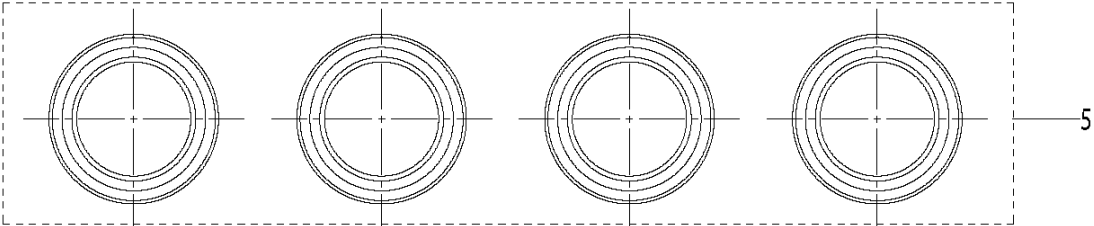

ACCESSORIES

323 S15, 967078301, 2018-02, for China only

Ref	Part No	Description	Remark	QTY KIT
1	590 21 28-02	SERVICE TOOLS		1
2	589 85 29-01	GASKET		4
3	589 85 28-01	GASKET		4
4	589 82 82-02	SEAL		4
5	589 82 60-01	SEAL		4