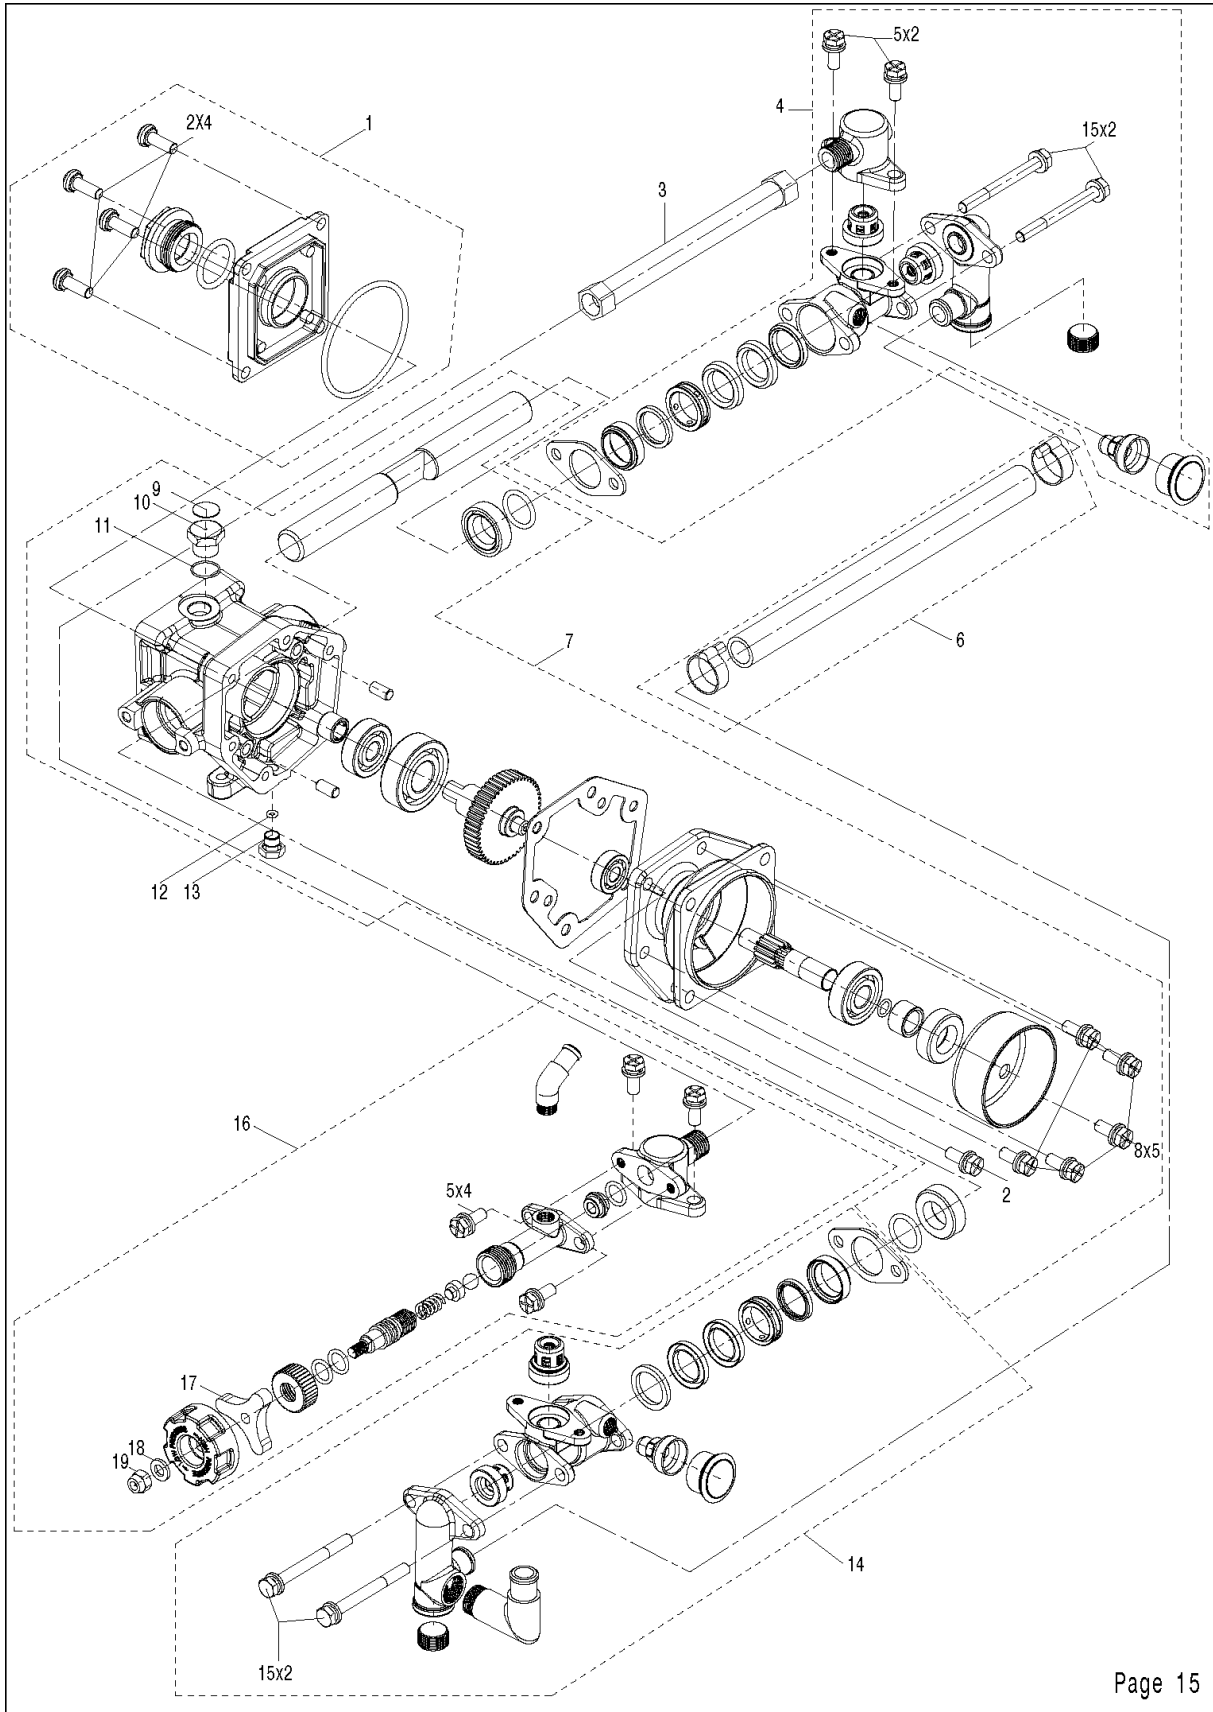

PUMP

323 S15, 967078301, 2018-02, for China only

Ref	Part No	Description	Remark	QTY	KIT
1	590 21 17-02	COVER ASSY		1	
2	589 94 23-01	BOLT	M6X16	4	1, 7
3	589 83 39-01	PRESSURE HOSE		1	
4	590 21 18-02	PUMP		1	
5	589 94 19-01	BOLT	M6X14	6	4, 16
6	593 01 41-01	PIPE ASSY		2	
7	589 83 13-02	GEARBOX ASSY		1	
8	589 94 25-01	BOLT	M6X18	5	7
9	589 83 26-01	DECAL		1	7
10	592 99 29-01	PLUG		5	7
11	589 83 25-02	O-RING		1	7
12	589 83 23-02	O-RING		1	7
13	592 99 28-01	PLUG		1	7
14	590 21 20-02	PUMP		1	
15	589 94 21-01	BOLT	M6X70	1	4, 14
16	589 82 86-02	VALVE ASSY		1	
17	592 99 27-01	KNOB		2	16
18	589 83 11-01	WASHER		1	16
19	503 22 20-07	LOCK NUT		2	16