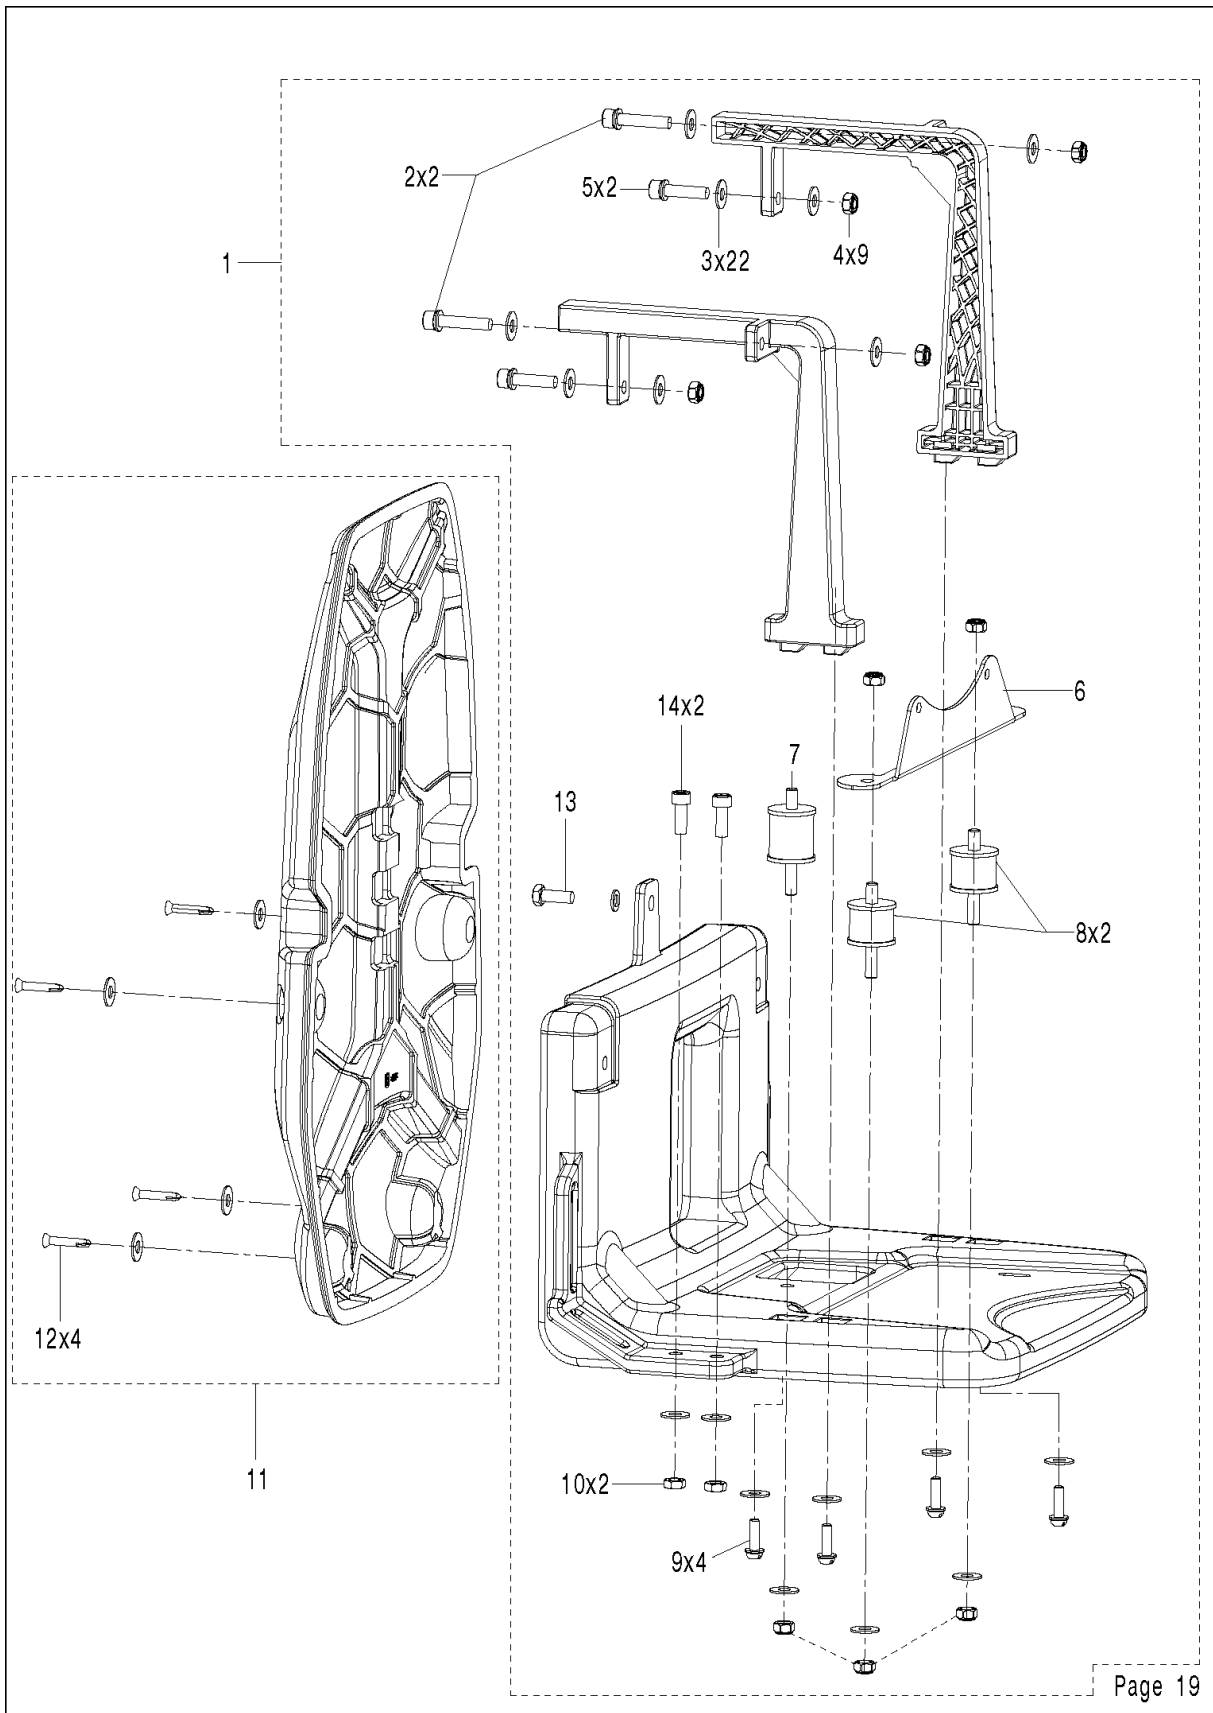

SPRAY SYSTEM

323 S15, 967078301, 2018-02, for China only

Ref	Part No	Description	Remark	QTY KIT	
1	590 21 24-02	BASE ASSY		1	
2	589 95 24-01	SCREW	M6x30	2	1
3	589 95 30-01	PLANE WASHER	16x6x1.3	22	1
4	574 59 44-01	NUT		9	1
5	589 95 24-02	SCREW	M6x25	2	1
6	592 88 63-01	BRACKET		1	1
7	589 54 60-01	ABSORBER		1	1
8	589 54 59-01	ABSORBER		2	1
9	589 97 16-01	SCREW CRPANT	ST4.8x16	4	1
10	589 97 17-01	HEXAGON NUT		2	1
11	590 21 25-01	PAD		1	
12	590 16 19-01	SCREW CRCSFT	ST4.2x25	4	11
13	589 97 15-01	BOLT	M6x16	1	1
14	504 45 67-01	SCREW IHSCM	M6x16	2	1