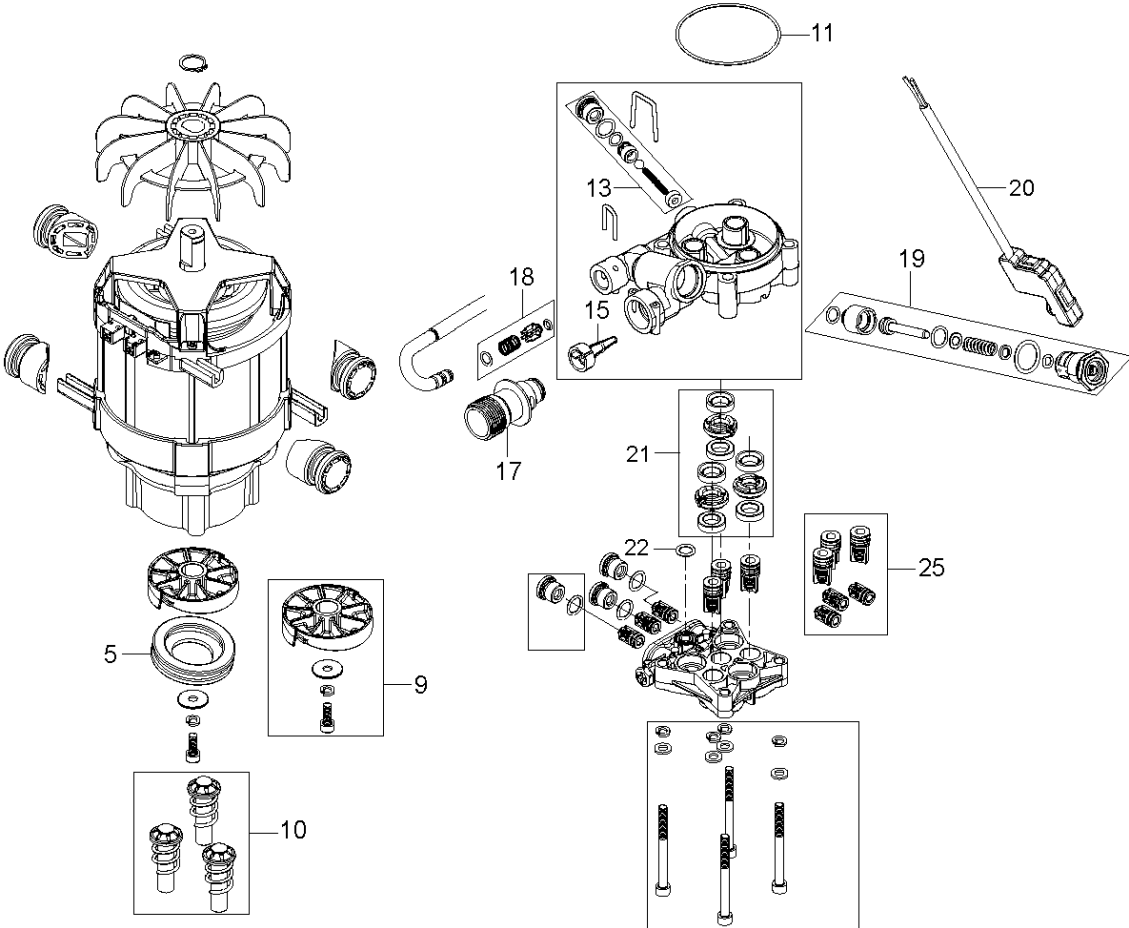

SPARE PARTS LIST

PRESSURE WASHERS

PW 350, 2017-10

ACCESSORIES
PW 350

2017.04.21
2017.08.03

ACCESSORIES

PW 350, 2017-10

Ref	Part No	Description	Remark	QTY KIT
1	592 61 76-36	GUN	G5 GUN DARK GREY	1
5	592 61 76-87	TUBE	PRESSURE TUBE W. O-RING	1
6	740 48 11-02	O-RING	O-RING 10.82X1.78	1
9	592 61 76-06	NOZZLE	C&C FOAMSPRAYER WITH BOTTLE	1
10	592 61 76-05	NOZZLE	C&C POWER SPEED TURQUOISE	1
11	592 61 76-84	NOZZLE	PR TORNADO DARK BLUE	1
12	592 61 76-34	TUBE	G4 NOZZLE TUBE 55MM DARK GREY	1
14	592 61 76-57	NOZZLE	LOW PRESSURE NOZZLE W.O-RINGS	1
15	592 61 76-73	O-RING	O-RING 9.0X2.6 SH90 NBR	1
17	592 61 76-49	HOSE	HOSE TEXTILE SOFT 9M FOR MODEL	1
18	740 42 03-00	O-RING	O-RING 5.1X1.6 VITON SH 90	1
19	592 61 76-69	O-RING	O-RING 10X2 ULTRATHIN 2	

OVERVIEW

PW 350

2017.04.06

2017.08.02

OVERVIEW

PW 350, 2017-10

Ref	Part No	Description	Remark	QTY KIT
5	592 61 77-02	KNOB	SWITCH KNOB BLACK KIT	1
6	592 61 76-68	O-RING	O-RING 10.2X2.5 NBR 70	1
8	592 61 77-04	SWITCH	SWITCH ON/OFF WITH SHAFT	1
13	593 00 23-01	HOLDER	LANCE HOLDER BOTTOM	1
14	592 61 76-54	HOSE	INTERNAL HOSE STEEL XTRA	1
16	592 61 77-14	INLET	WATER INLET NA01	3
28	593 09 58-01	HOLDER	LANCE HOLDER TOP DARK GREY	1
43	592 61 76-10	CAPACITOR	CAPACITOR 35MF	1
45	592 61 76-52	GASKET	INLET GASKET	1

MOTOR PUMP
PW 350

2015.08.20
2017.08.02

PUMP

PW 350, 2017-10

Ref	Part No	Description	Remark	QTY KIT
5	592 61 77-05	BEARING	THRUST BALL BEARING	1
9	592 61 77-19	DISC	WOBBLE DISC KIT 10.7 DEG	1
10	592 61 76-78	PISTON	PISTON COMPLETE KIT 3PCS	1
11	592 61 76-72	O-RING	O-RING 72X2 SH90	1
13	592 61 76-24	SERVICE KIT	EASY START KIT	1
15	592 61 76-51	FILTER	INLET FILTER MESH SP	1
17	592 61 77-14	INLET	WATER INLET NA01	1
18	592 61 76-62	NON RETURN VALVE	NON RETURN VALVE COMPLETE	1
19	592 61 76-96	VALVE	START/STOP VALVE D2.95	1
20	592 61 76-61	MICRO SWITCH	MICROSWITCH BOX COMPLETE	1
21	592 61 77-06	COLLAR	THRUST COLLAR WATER KIT	1
22	503 26 30-26	O-RING	O-RING 10.0X2.2 NBR 90	1
25	592 61 76-53	VALVE	INLET OUTLET VALVE 6PCS	1