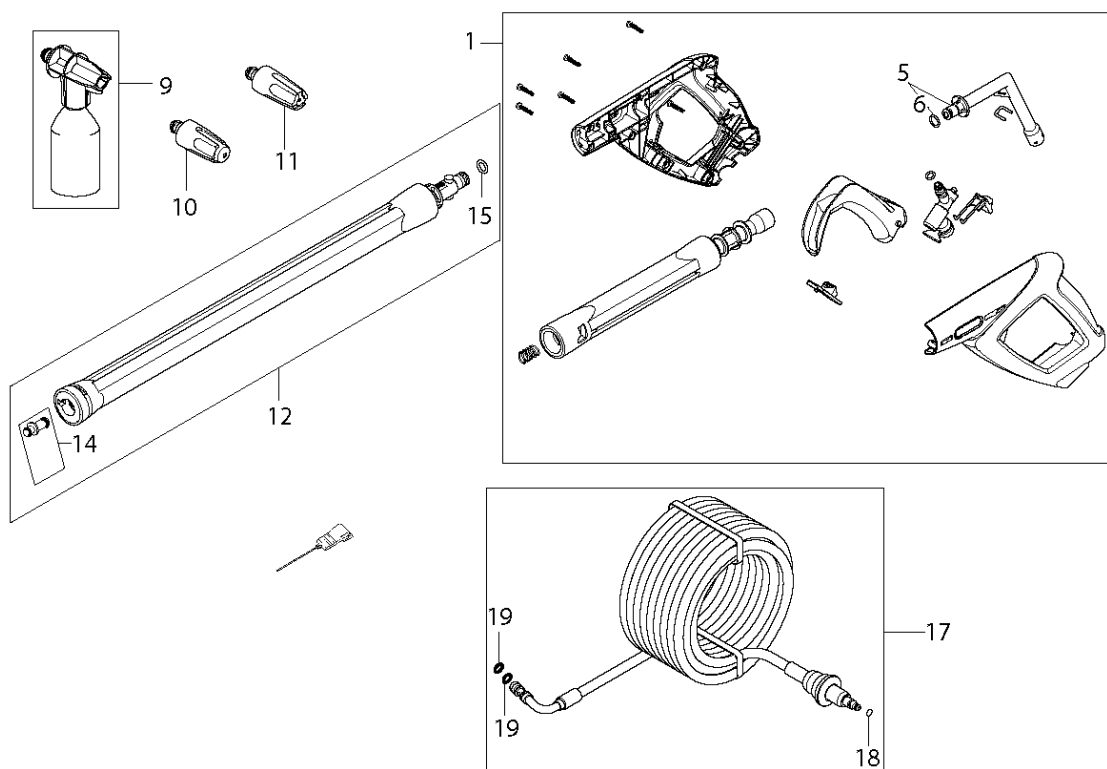

SPARE PARTS LIST

PRESSURE WASHERS

PW 350, 2017-10

ACCESSORIES
PW 350

2017.04.21
2017.08.03

ACCESSORIES

PW 350, 2017-10

Ref	Part No	Description	Remark	QTY KIT
1	592 61 76-36	GUN	G5 GUN DARK GREY	1
5	592 61 76-87	TUBE	PRESSURE TUBE W. O-RING	1
6	740 48 11-02	O-RING	O-RING 10.82X1.78	1
9	592 61 76-06	NOZZLE	C&C FOAMSPRAYER WITH BOTTLE	1
10	592 61 76-05	NOZZLE	C&C POWER SPEED TURQUOISE	1
11	592 61 76-84	NOZZLE	PR TORNADO DARK BLUE	1
12	592 61 76-34	TUBE	G4 NOZZLE TUBE 55MM DARK GREY	1
14	592 61 76-57	NOZZLE	LOW PRESSURE NOZZLE W.O-RINGS	1
15	592 61 76-73	O-RING	O-RING 9.0X2.6 SH90 NBR	1
17	592 61 76-49	HOSE	HOSE TEXTILE SOFT 9M FOR MODEL	1
18	740 42 03-00	O-RING	O-RING 5.1X1.6 VITON SH 90	1
19	592 61 76-69	O-RING	O-RING 10X2 ULTRATHIN 2	

HOSE REEL
PW 350

2017.05.31
2017.06.13

HOSE REEL

PW 350, 2017-10

Ref	Part No	Description	Remark	QTY KIT
1	592 61 76-38	HANDLE	HOSE REEL COMPLETE DARK GREY	1
2	593 09 56-01	HANDLE	HANDLE COMPLETE OF HOSE REEL	1
8	592 61 76-43	HOSE	HOSE STEEL ARMED 10M FOR MODEL	1

OVERVIEW

PW 350

2017.04.06

2017.08.02

OVERVIEW

PW 350, 2017-10

Ref	Part No	Description	Remark	QTY KIT
5	592 61 77-02	KNOB	SWITCH KNOB BLACK KIT	1
6	592 61 76-68	O-RING	O-RING 10.2X2.5 NBR 70	1
8	592 61 77-04	SWITCH	SWITCH ON/OFF WITH SHAFT	1
13	593 00 23-01	HOLDER	LANCE HOLDER BOTTOM	1
14	592 61 76-54	HOSE	INTERNAL HOSE STEEL XTRA	1
16	592 61 77-14	INLET	WATER INLET NA01	3
28	593 09 58-01	HOLDER	LANCE HOLDER TOP DARK GREY	1
43	592 61 76-10	CAPACITOR	CAPACITOR 35MF	1
45	592 61 76-52	GASKET	INLET GASKET	1