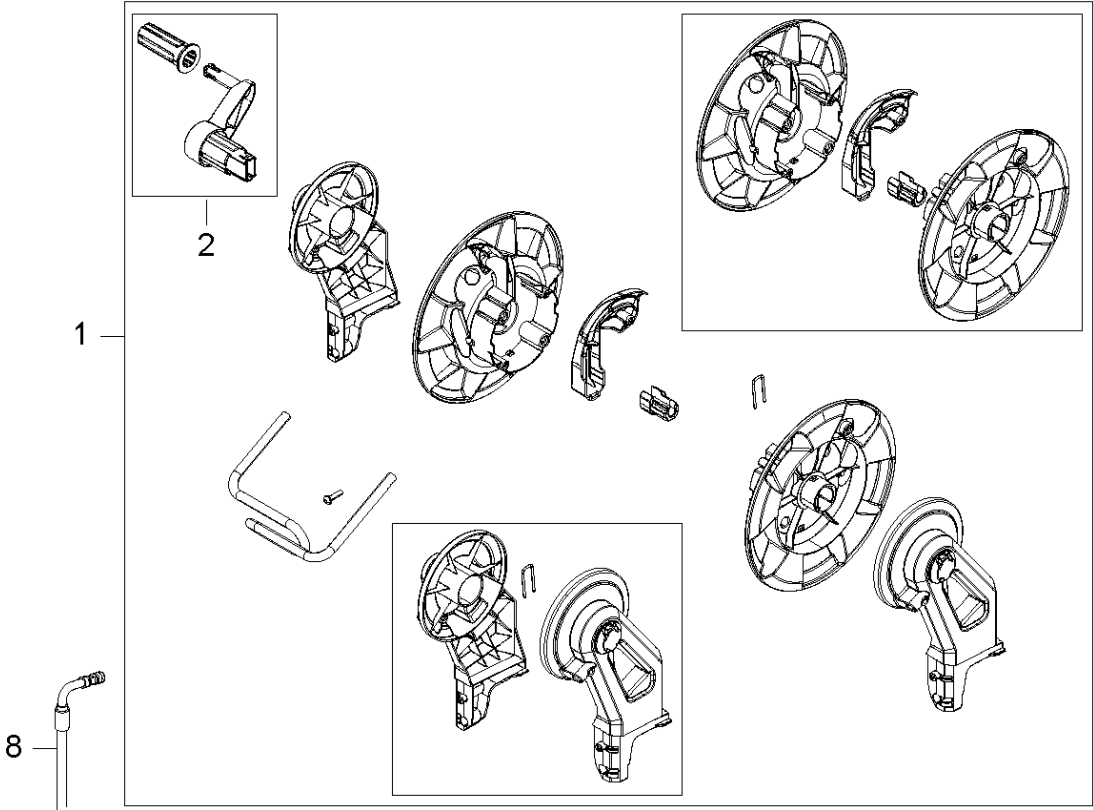

SPARE PARTS LIST

PRESSURE WASHERS

PW 350, 2017-10

ACCESSORIES
PW 350

2017.04.21
2017.08.03

ACCESSORIES

PW 350, 2017-10

Ref	Part No	Description	Remark	QTY KIT
1	592 61 76-36	GUN	G5 GUN DARK GREY	1
5	592 61 76-87	TUBE	PRESSURE TUBE W. O-RING	1
6	740 48 11-02	O-RING	O-RING 10.82X1.78	1
9	592 61 76-06	NOZZLE	C&C FOAMSPRAYER WITH BOTTLE	1
10	592 61 76-05	NOZZLE	C&C POWER SPEED TURQUOISE	1
11	592 61 76-84	NOZZLE	PR TORNADO DARK BLUE	1
12	592 61 76-34	TUBE	G4 NOZZLE TUBE 55MM DARK GREY	1
14	592 61 76-57	NOZZLE	LOW PRESSURE NOZZLE W.O-RINGS	1
15	592 61 76-73	O-RING	O-RING 9.0X2.6 SH90 NBR	1
17	592 61 76-49	HOSE	HOSE TEXTILE SOFT 9M FOR MODEL	1
18	740 42 03-00	O-RING	O-RING 5.1X1.6 VITON SH 90	1
19	592 61 76-69	O-RING	O-RING 10X2 ULTRATHIN 2	

HOSE REEL
PW 350

2017.05.31
2017.06.13

HOSE REEL

PW 350, 2017-10

Ref	Part No	Description	Remark	QTY KIT
1	592 61 76-38	HANDLE	HOSE REEL COMPLETE DARK GREY	1
2	593 09 56-01	HANDLE	HANDLE COMPLETE OF HOSE REEL	1
8	592 61 76-43	HOSE	HOSE STEEL ARMED 10M FOR MODEL	1

OVERVIEW

PW 350

2017.04.06

2017.08.02

OVERVIEW

PW 350, 2017-10

Ref	Part No	Description	Remark	QTY KIT
5	592 61 77-02	KNOB	SWITCH KNOB BLACK KIT	1
6	592 61 76-68	O-RING	O-RING 10.2X2.5 NBR 70	1
8	592 61 77-04	SWITCH	SWITCH ON/OFF WITH SHAFT	1
13	593 00 23-01	HOLDER	LANCE HOLDER BOTTOM	1
14	592 61 76-54	HOSE	INTERNAL HOSE STEEL XTRA	1
16	592 61 77-14	INLET	WATER INLET NA01	3
28	593 09 58-01	HOLDER	LANCE HOLDER TOP DARK GREY	1
43	592 61 76-10	CAPACITOR	CAPACITOR 35MF	1
45	592 61 76-52	GASKET	INLET GASKET	1