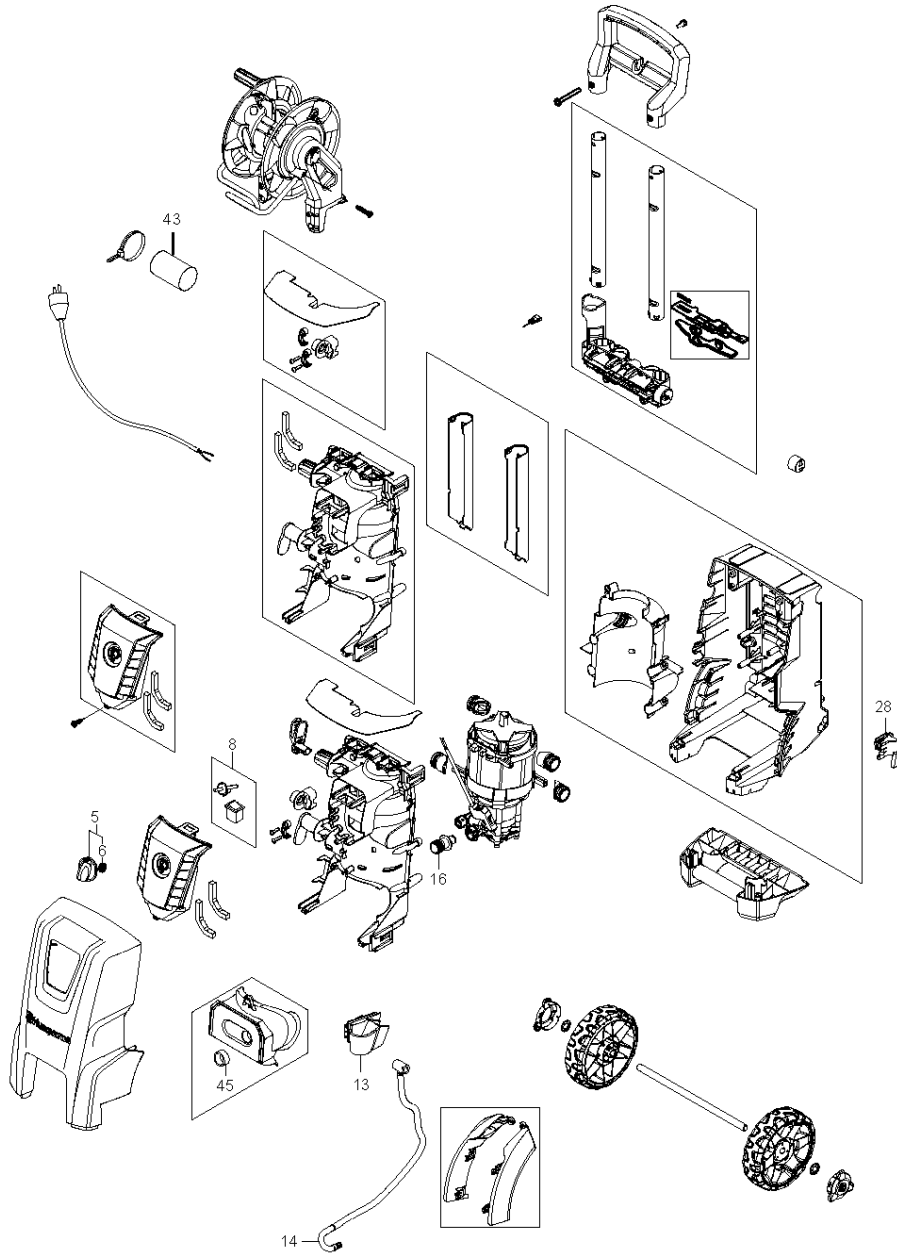

SPARE PARTS LIST

PRESSURE WASHERS

PW 350, 2017-10

ACCESSORIES
PW 350

2017.04.21
2017.08.03

ACCESSORIES

PW 350, 2017-10

Ref	Part No	Description	Remark	QTY KIT
1	592 61 76-36	GUN	G5 GUN DARK GREY	1
5	592 61 76-87	TUBE	PRESSURE TUBE W. O-RING	1
6	740 48 11-02	O-RING	O-RING 10.82X1.78	1
9	592 61 76-06	NOZZLE	C&C FOAMSPRAYER WITH BOTTLE	1
10	592 61 76-05	NOZZLE	C&C POWER SPEED TURQUOISE	1
11	592 61 76-84	NOZZLE	PR TORNADO DARK BLUE	1
12	592 61 76-34	TUBE	G4 NOZZLE TUBE 55MM DARK GREY	1
14	592 61 76-57	NOZZLE	LOW PRESSURE NOZZLE W.O-RINGS	1
15	592 61 76-73	O-RING	O-RING 9.0X2.6 SH90 NBR	1
17	592 61 76-49	HOSE	HOSE TEXTILE SOFT 9M FOR MODEL	1
18	740 42 03-00	O-RING	O-RING 5.1X1.6 VITON SH 90	1
19	592 61 76-69	O-RING	O-RING 10X2 ULTRATHIN 2	

HOSE REEL
PW 350

2017.05.31
2017.06.13

HOSE REEL

PW 350, 2017-10

Ref	Part No	Description	Remark	QTY KIT
1	592 61 76-38	HANDLE	HOSE REEL COMPLETE DARK GREY	1
2	593 09 56-01	HANDLE	HANDLE COMPLETE OF HOSE REEL	1
8	592 61 76-43	HOSE	HOSE STEEL ARMED 10M FOR MODEL	1

OVERVIEW

PW 350

2017.04.06

2017.08.02

OVERVIEW

PW 350, 2017-10

Ref	Part No	Description	Remark	QTY KIT
5	592 61 77-02	KNOB	SWITCH KNOB BLACK KIT	1
6	592 61 76-68	O-RING	O-RING 10.2X2.5 NBR 70	1
8	592 61 77-04	SWITCH	SWITCH ON/OFF WITH SHAFT	1
13	593 00 23-01	HOLDER	LANCE HOLDER BOTTOM	1
14	592 61 76-54	HOSE	INTERNAL HOSE STEEL XTRA	1
16	592 61 77-14	INLET	WATER INLET NA01	3
28	593 09 58-01	HOLDER	LANCE HOLDER TOP DARK GREY	1
43	592 61 76-10	CAPACITOR	CAPACITOR 35MF	1
45	592 61 76-52	GASKET	INLET GASKET	1