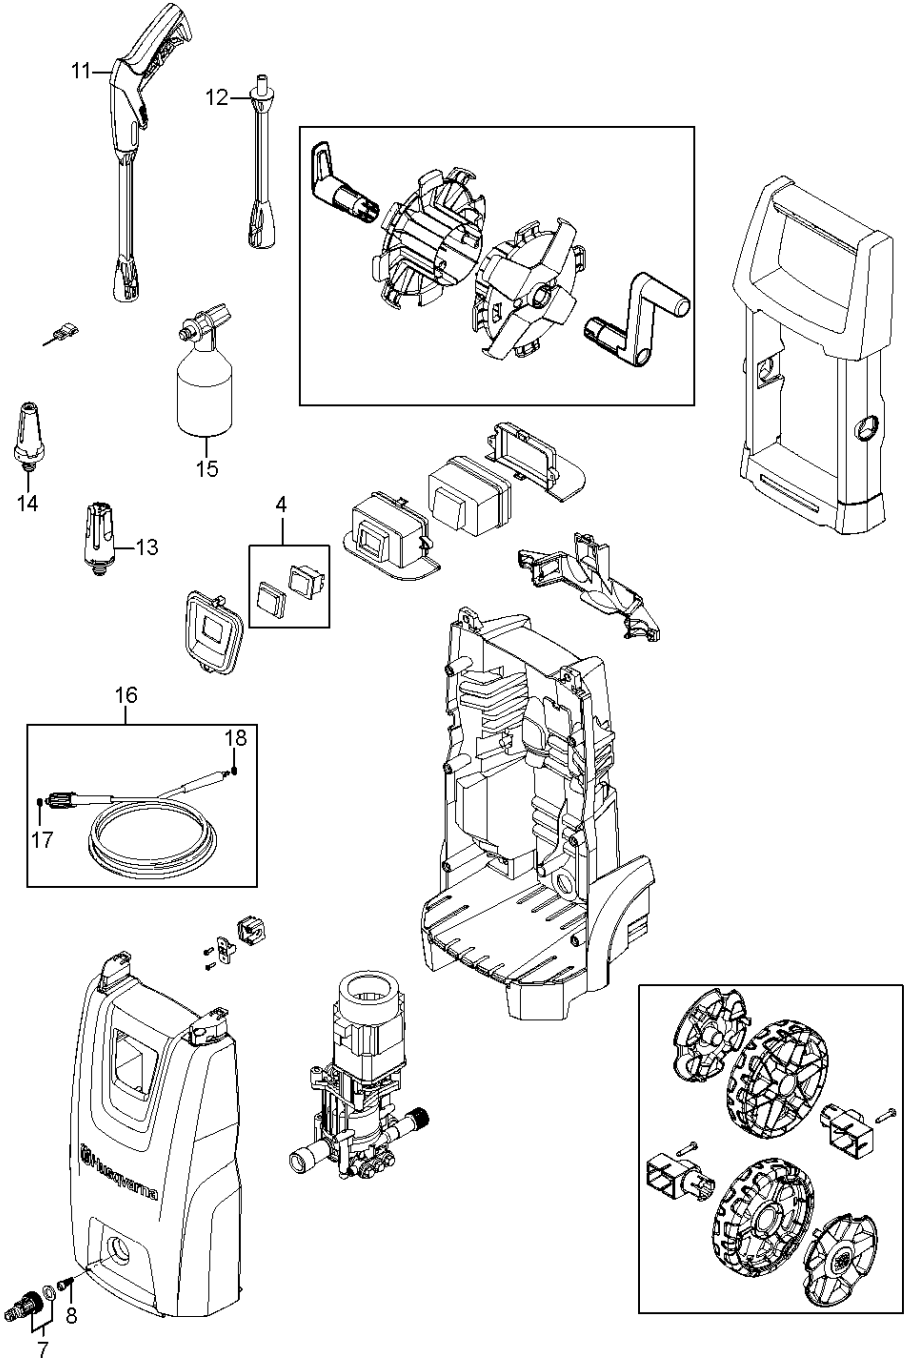

# SPARE PARTS LIST

PRESSURE WASHERS

PW125, 2017-10

OVERVIEW  
PW 125

2017.04.20  
2017.08.03

## OVERVIEW

PW125, 2017-10

Ref	Part No	Description	Remark	QTY KIT
4	592 61 77-01	SWITCH	SWITCH CPL.	1
7	592 61 76-89	QUICK COUPLING	QUICK COUPLING MALE W. INTERNAL THREAD	1
8	592 61 76-98	STRAINER	STRAINER	1
11	592 61 76-28	GUN	G1 GUN DARK GREY	1
12	592 61 76-29	LANCE	G2 LANCE DARK GREY	1
13	592 61 76-07	NOZZLE	C&C POWERSPEED	1
14	592 61 76-84	NOZZLE	PR TORNADO DARK BLUE	1
15	592 61 76-06	NOZZLE	C&C FOAMSPRAYER WITH BOTTLE	1
16	592 61 76-40	HOSE	HOSE 7 M	1
17	592 61 76-03	O-RING	BAG WITH 10 O-RINGS 3001211	1
18	740 42 03-00	O-RING	O-RING 5.1X1.6 VITON SH 90	1

MOTOR PUMP

PW 125

2013.11.28

2017.03.21

PUMP

PW125, 2017-10

Ref	Part No	Description	Remark	QTY KIT
2	592 61 76-94	SWITCH	START STOP SYSTEM BIG	1
8	592 61 77-15	INLET	WATER INLET PLASTIC	1