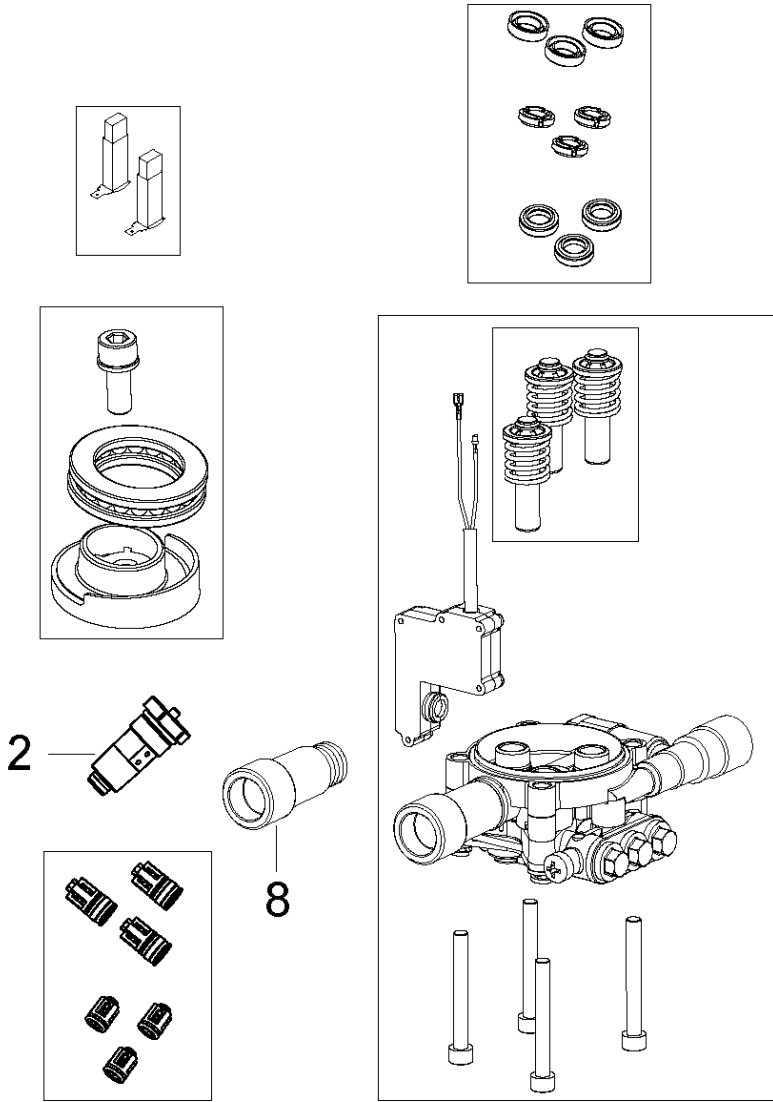

## OVERVIEW

PW125, 2017-10

Ref	Part No	Description	Remark	QTY KIT
4	592 61 77-01	SWITCH	SWITCH CPL.	1
7	592 61 76-89	QUICK COUPLING	QUICK COUPLING MALE W. INTERNAL THREAD	1
8	592 61 76-98	STRAINER	STRAINER	1
11	592 61 76-28	GUN	G1 GUN DARK GREY	1
12	592 61 76-29	LANCE	G2 LANCE DARK GREY	1
13	592 61 76-07	NOZZLE	C&C POWERSPEED	1
14	592 61 76-84	NOZZLE	PR TORNADO DARK BLUE	1
15	592 61 76-06	NOZZLE	C&C FOAMSPRAYER WITH BOTTLE	1
16	592 61 76-40	HOSE	HOSE 7 M	1
17	592 61 76-03	O-RING	BAG WITH 10 O-RINGS 3001211	1
18	740 42 03-00	O-RING	O-RING 5.1X1.6 VITON SH 90	1

MOTOR PUMP

PW 125

2013.11.28

2017.03.21

PUMP

PW125, 2017-10

Ref	Part No	Description	Remark	QTY KIT
2	592 61 76-94	SWITCH	START STOP SYSTEM BIG	1
8	592 61 77-15	INLET	WATER INLET PLASTIC	1