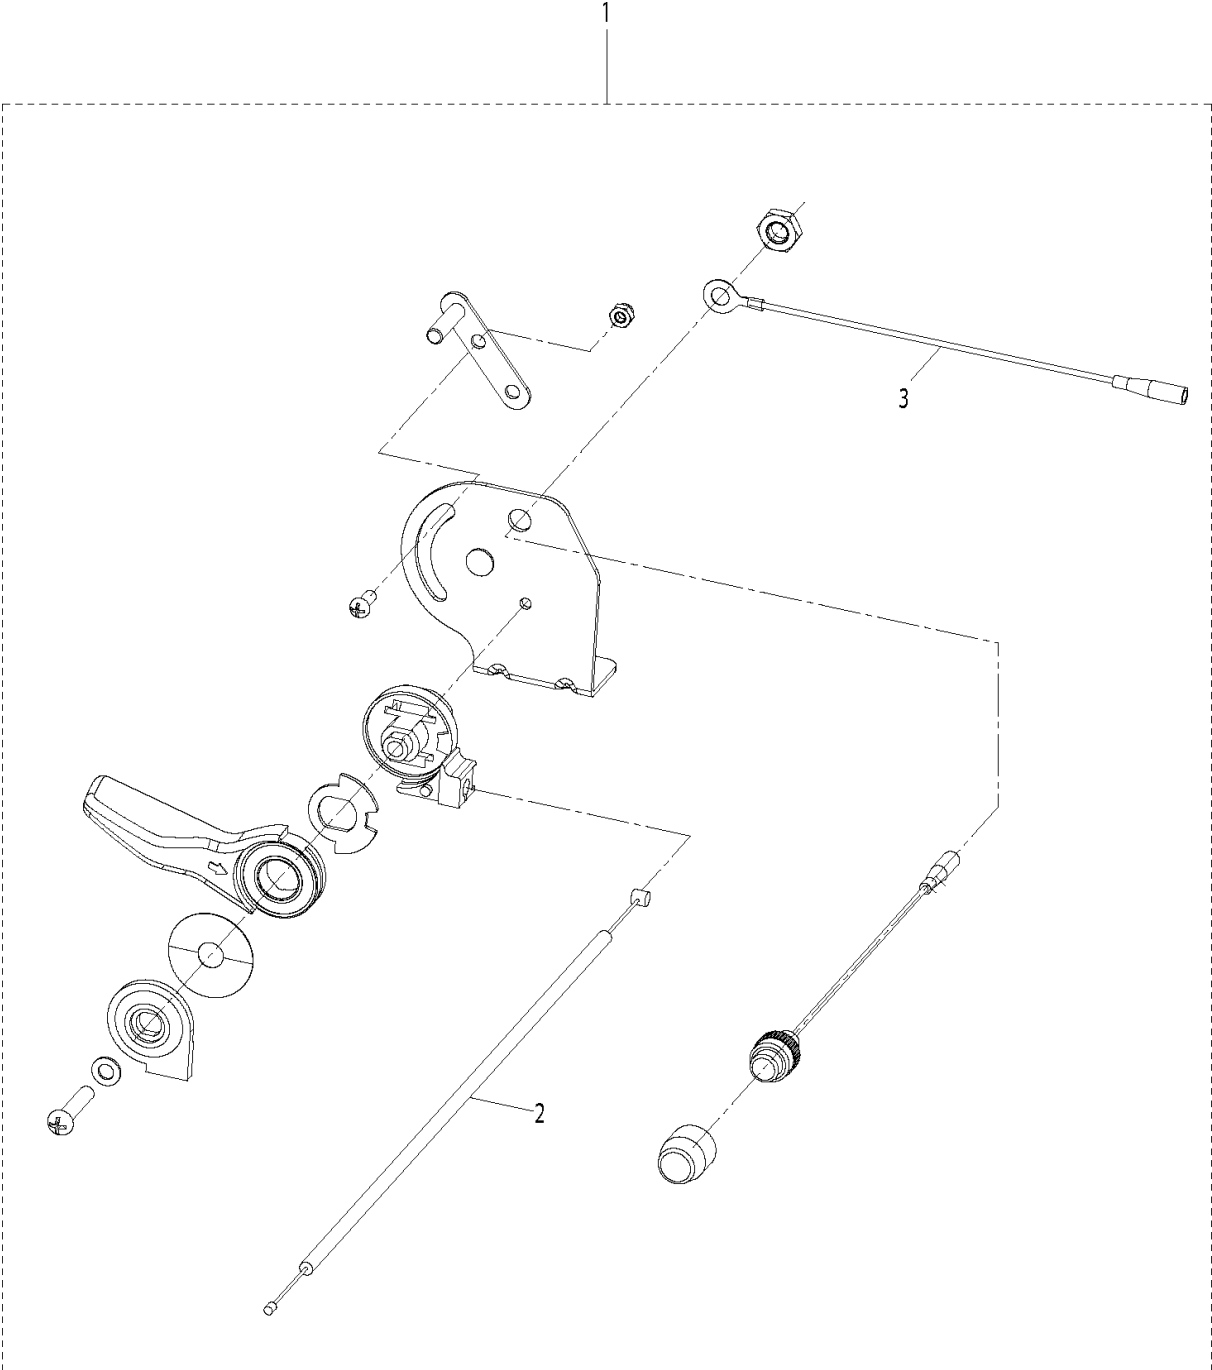

SPARE PARTS LIST

SPRAYERS

321 S25, 967078602, 2016-11, Only
intended for Latin America market

ACCESSORIES

321 S25, 967078601, 2016-11, Only intended for Latin America market

Ref	Part No	Description	Remark	QTY KIT
1	590 21 28-01	SERVICE TOOLS		1
2	589 85 29-01	GASKET		4
3	589 85 28-01	GASKET		4
4	589 82 82-01	SEAL		4
5	589 82 60-01	SEAL		4

AIR FILTER

321 S25, 967078601, 2016-11, Only intended for Latin America market

Ref	Part No	Description	Remark	QTY KIT
1	589 54 17-01	KNOB		1
2	582 61 96-01	FILTER COVER		1
3	589 87 80-02	SCREW		2
4	589 54 21-01	AIR FILTER		1
5	590 21 15-01	HOLDER ASSY		1
6	589 54 13-01	CARBURETTOR		1
7	589 54 14-01	GASKET		1
8	589 87 74-02	SCREW		2
9	590 21 16-01	INSULATOR		1

CONTROLS

321 S25, 967078601, 2016-11, Only intended for Latin America market

Ref	Part No	Description	Remark	QTY KIT
1	589 54 57-01	THROTTLE SYSTEM		1
2	589 83 48-01	THROTTLE CABLE		1
3	589 83 56-01	SHORT CIRCUIT CABLE		1

Ref	Part No	Description	Remark	QTY	KIT
1	589 53 94-01	BRIDGE		1	
2	589 53 63-01	SEAL		1	
3	503 25 17-01	BALL BEARING		2	
4	589 53 65-01	GASKET		1	
5	589 53 66-01	CIRCLIP		1	
6	589 87 74-03	SCREW		3	
7	589 54 04-01	IGNITION MODULE ASSY		1	
8	589 87 74-02	SCREW		2	
9	589 53 64-01	SEAL		1	
10	589 54 02-01	FLYWHEEL		1	
11	530 01 59-17	NUT		1	
12	586 06 04-01	WASHER		2	
13	589 53 96-01	CLUTCH		1	
14	589 82 03-01	SPRING		1	13
15	589 53 97-01	SPRING WASHER		2	
16	589 53 98-01	SCREW		2	
17	589 87 74-02	SCREW		4	
18	589 97 15-01	BOLT	M6X16	4	
19	589 54 05-01	SHORT CIRCUIT CABLE		1	