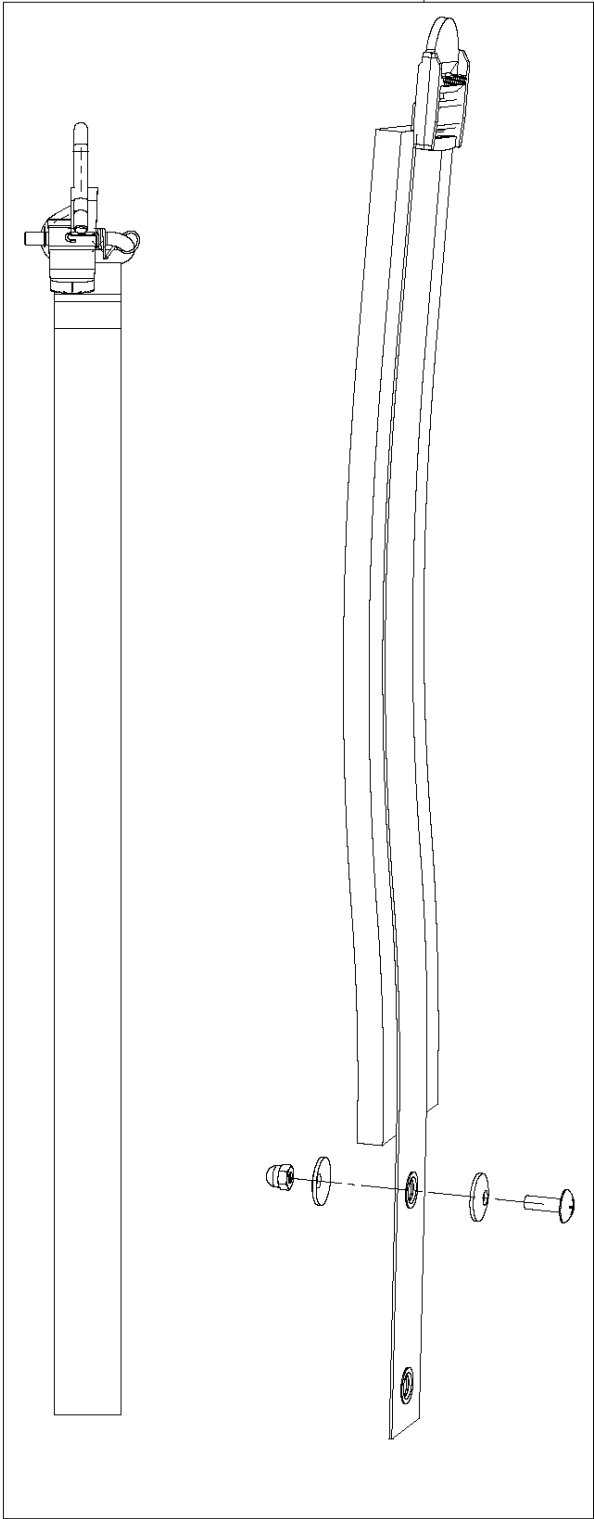

1

2

3

HARNESS

321 S25, 967078601, 2016-11, Only intended for Latin America market

Ref	Part No	Description	Remark	QTY KIT	
1	590 21 26-01	HARNESS ASSY	Left	1	
2	590 21 27-01	HARNESS ASSY	Right	1	1
3	590 01 96-01	HANDLE		1	1