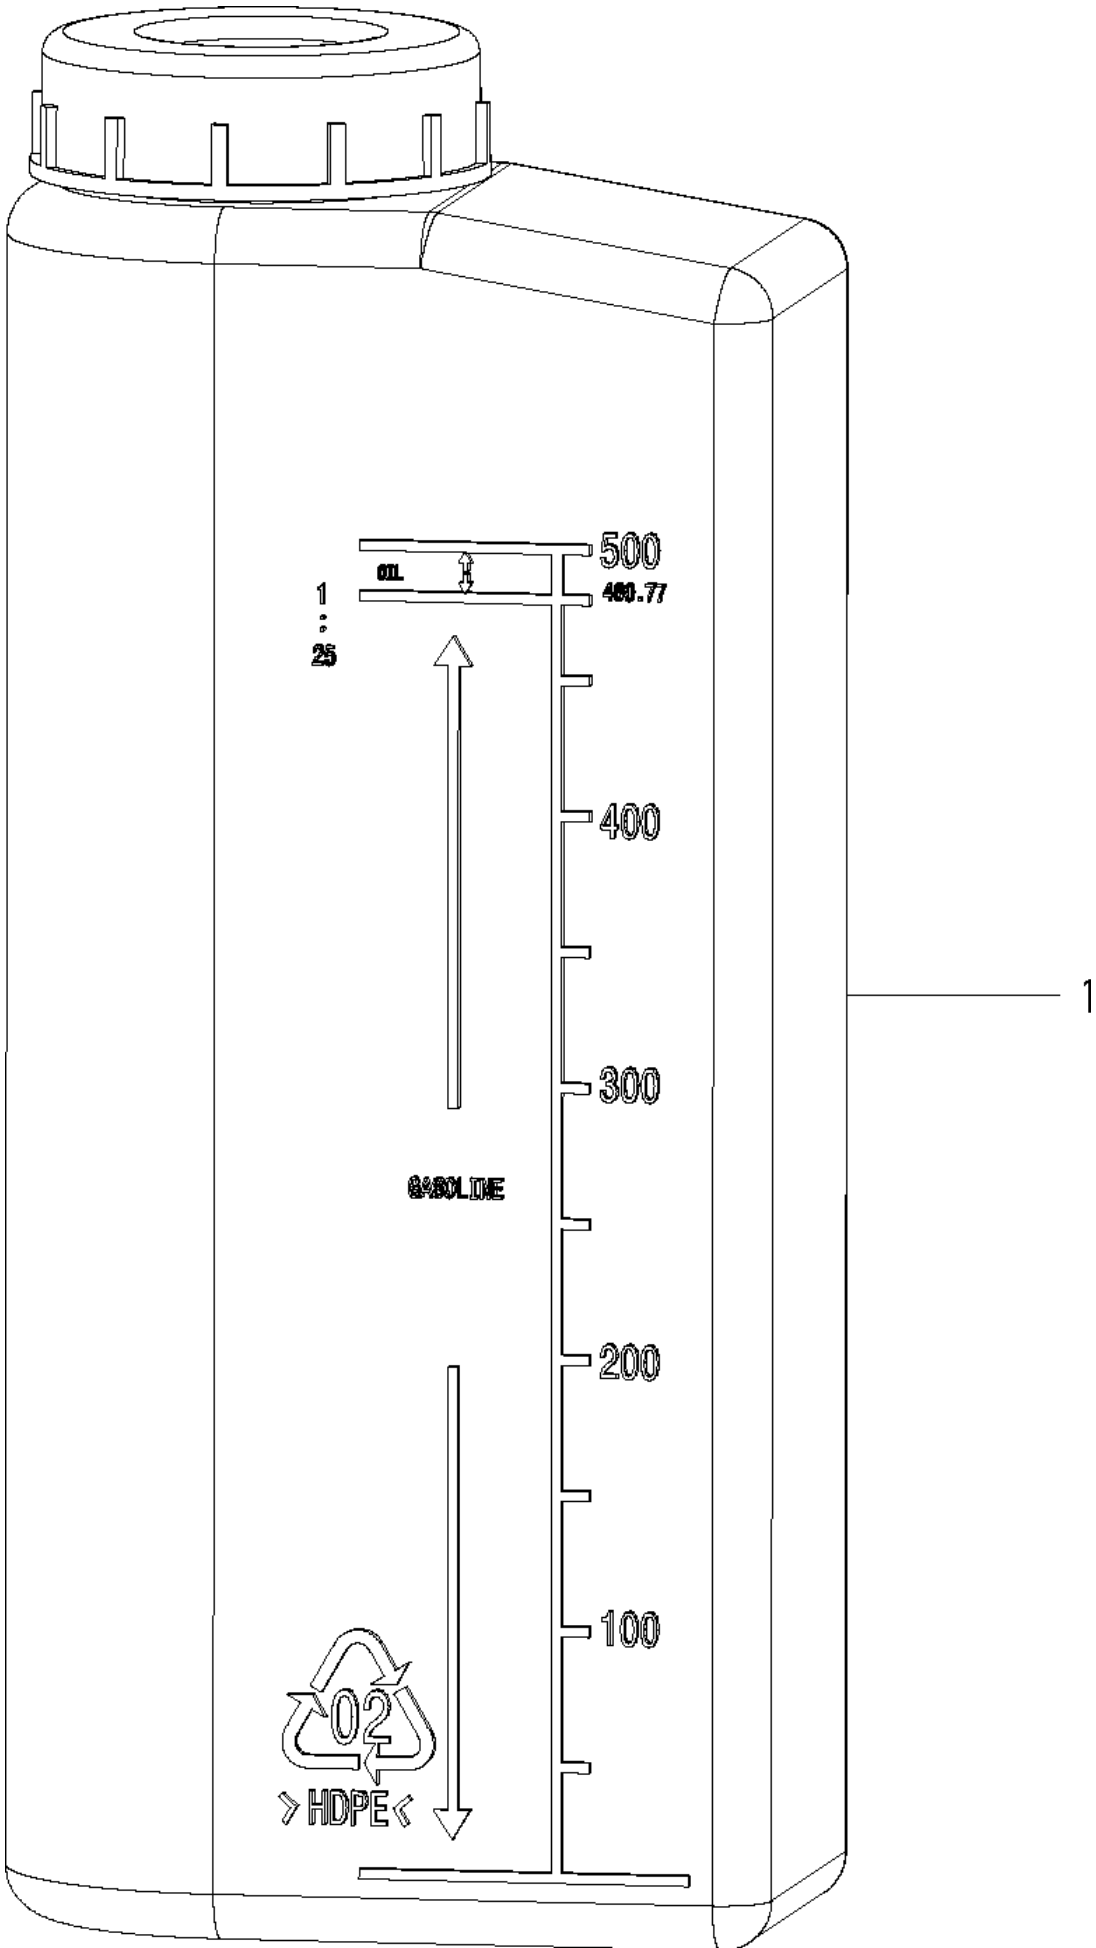

MUFFLER

321 S25, 967078601, 2016-11, Only intended for Latin America market

Ref	Part No	Description	Remark	QTY	KIT
1	589 87 80-01	SCREW		2	
2	590 21 11-01	MUFFLER ASSY		1	
3	589 54 06-01	MUFFLER		1	2
4	589 54 08-01	MUFFLER GASKET		2	2