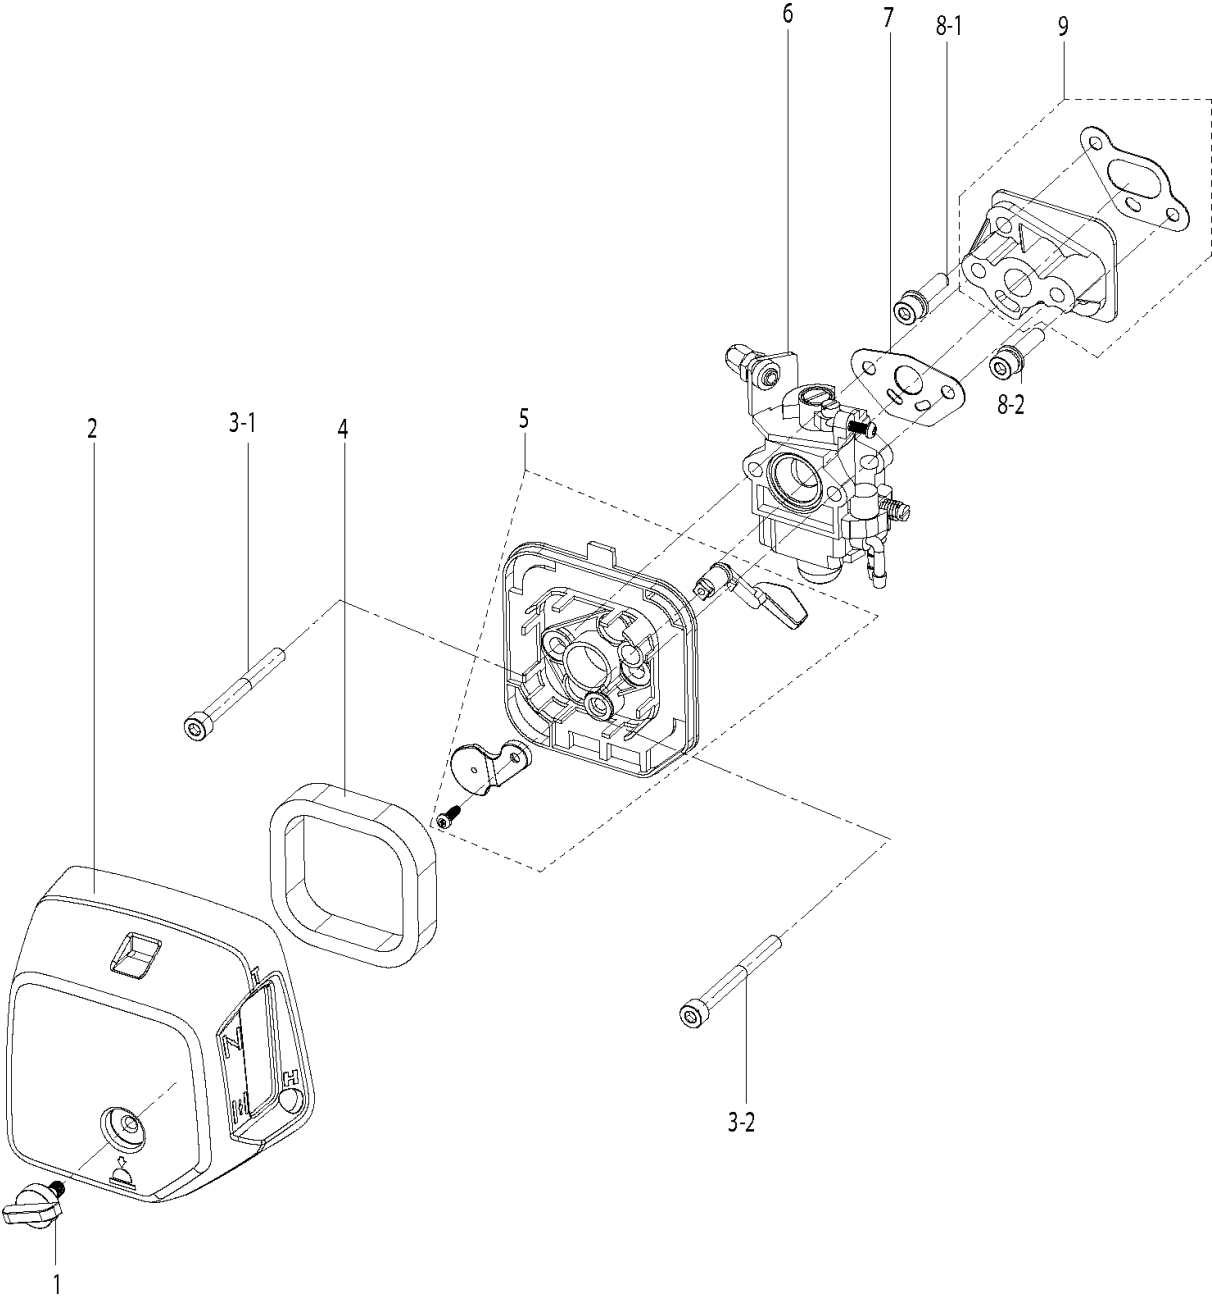

SPARE PARTS LIST

SPRAYERS

321 S25, 967078602, 2016-11, Only
intended for Latin America market

ACCESSORIES

321 S25, 967078601, 2016-11, Only intended for Latin America market

Ref	Part No	Description	Remark	QTY KIT
1	590 21 28-01	SERVICE TOOLS		1
2	589 85 29-01	GASKET		4
3	589 85 28-01	GASKET		4
4	589 82 82-01	SEAL		4
5	589 82 60-01	SEAL		4

AIR FILTER

321 S25, 967078601, 2016-11, Only intended for Latin America market

Ref	Part No	Description	Remark	QTY KIT
1	589 54 17-01	KNOB		1
2	582 61 96-01	FILTER COVER		1
3	589 87 80-02	SCREW		2
4	589 54 21-01	AIR FILTER		1
5	590 21 15-01	HOLDER ASSY		1
6	589 54 13-01	CARBURETTOR		1
7	589 54 14-01	GASKET		1
8	589 87 74-02	SCREW		2
9	590 21 16-01	INSULATOR		1

CONTROLS

321 S25, 967078601, 2016-11, Only intended for Latin America market

Ref	Part No	Description	Remark	QTY KIT
1	589 54 57-01	THROTTLE SYSTEM		1
2	589 83 48-01	THROTTLE CABLE		1
3	589 83 56-01	SHORT CIRCUIT CABLE		1

Ref	Part No	Description	Remark	QTY	KIT
1	589 53 94-01	BRIDGE		1	
2	589 53 63-01	SEAL		1	
3	503 25 17-01	BALL BEARING		2	
4	589 53 65-01	GASKET		1	
5	589 53 66-01	CIRCLIP		1	
6	589 87 74-03	SCREW		3	
7	589 54 04-01	IGNITION MODULE ASSY		1	
8	589 87 74-02	SCREW		2	
9	589 53 64-01	SEAL		1	
10	589 54 02-01	FLYWHEEL		1	
11	530 01 59-17	NUT		1	
12	586 06 04-01	WASHER		2	
13	589 53 96-01	CLUTCH		1	
14	589 82 03-01	SPRING		1	13
15	589 53 97-01	SPRING WASHER		2	
16	589 53 98-01	SCREW		2	
17	589 87 74-02	SCREW		4	
18	589 97 15-01	BOLT	M6X16	4	
19	589 54 05-01	SHORT CIRCUIT CABLE		1	