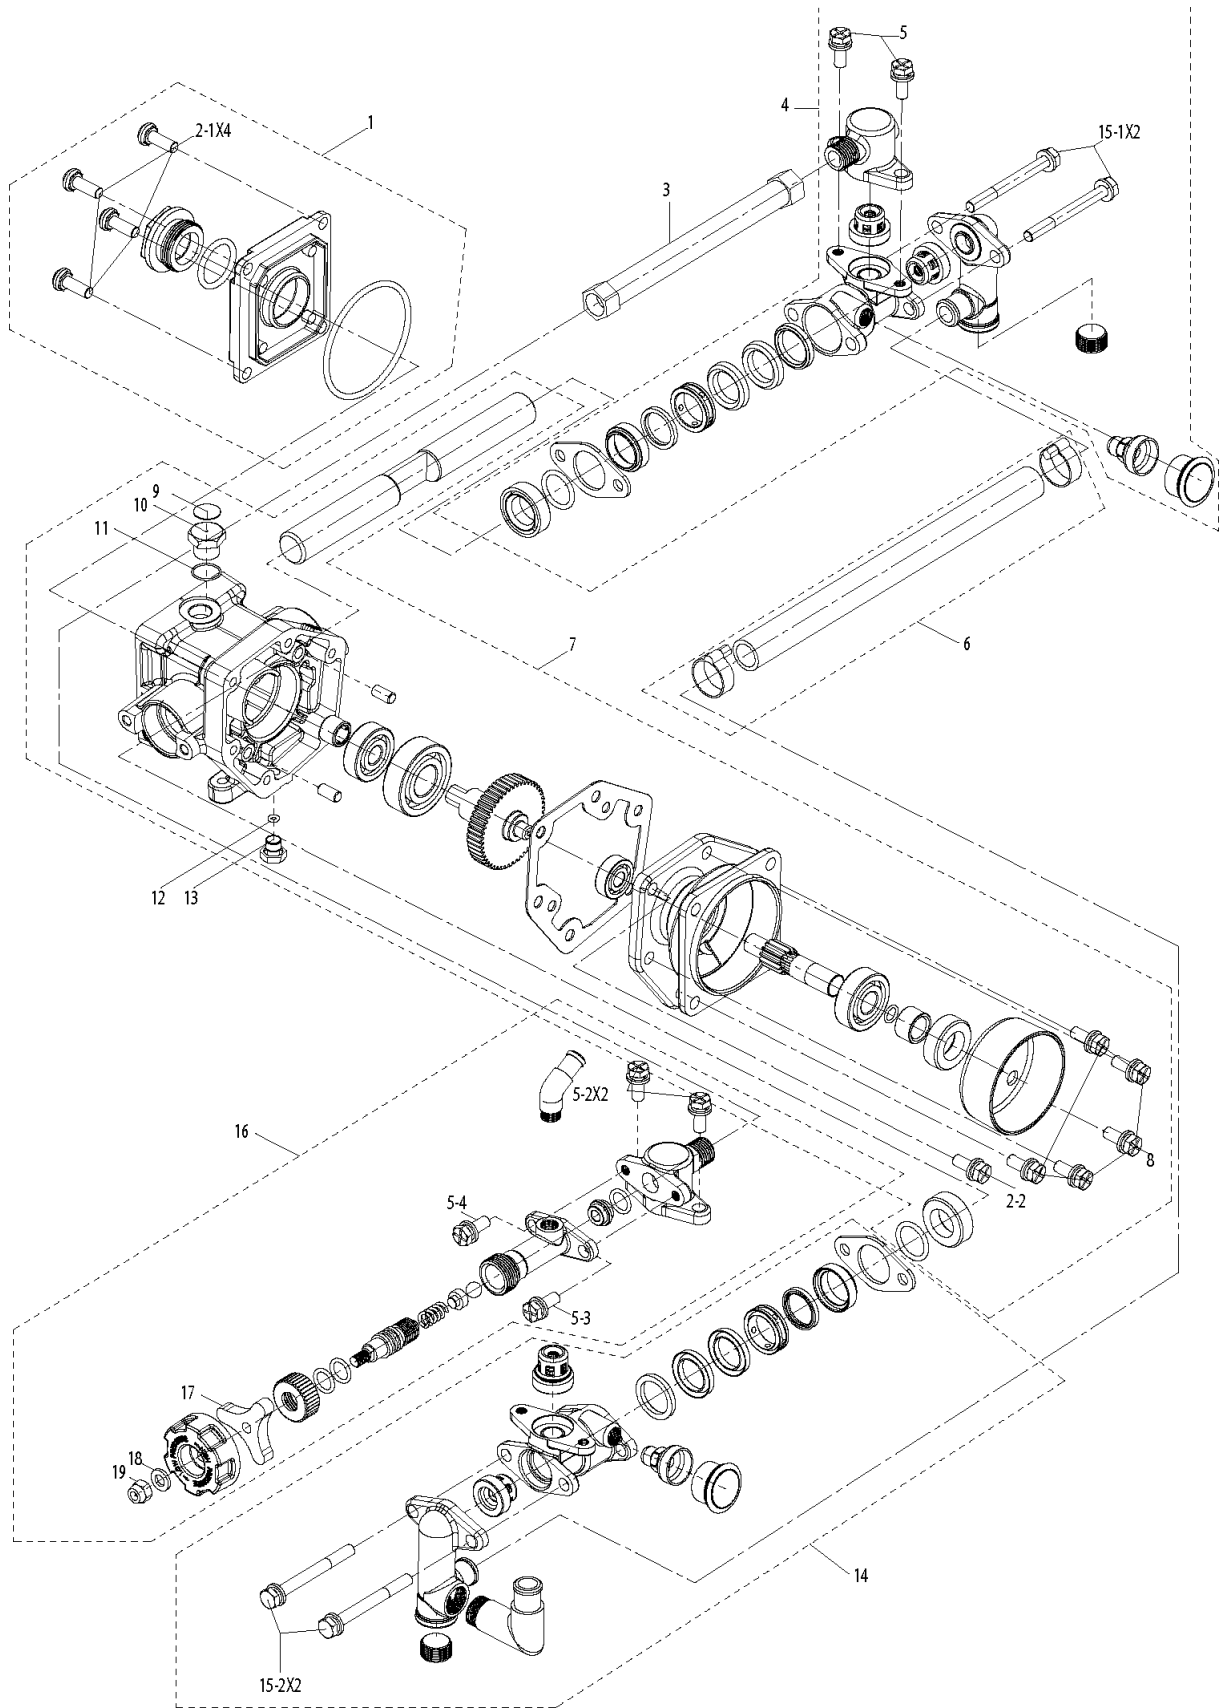

PUMP

321 S25, 967078601, 2016-11, Only intended for Latin America market

PUMP

321 S25, 967078601, 2016-11, Only intended for Latin America market

Ref	Part No	Description	Remark	QTY KIT	
1	590 21 17-01	COVER ASSY		1	
2-1X4	589 94 23-01	BOLT	M6_16	4	1
3	589 83 39-01	PRESSURE HOSE		1	
4	590 21 18-01	PUMP		1	
5	589 94 19-01	BOLT	M6X14	2	4
15-1X2	589 94 21-01	BOLT	M6_70	2	4
6	590 21 19-01	PIPE ASSY		1	
7	589 83 13-01	GEARBOX ASSY		1	
2-2	589 94 23-01	BOLT	M6_16	1	7
8	589 94 25-01	BOLT	M6_18	5	7
9	589 83 26-01	DECAL		1	7
10	589 83 24-01	SCREW		1	7
11	589 83 25-01	O-RING		1	7
12	589 83 23-01	O-RING		1	7
13	589 89 70-01	BOLT		1	7
14	590 21 20-01	PUMP		1	
15-2X2	589 94 21-01	BOLT	M6_70	2	14
16	589 82 86-01	VALVE ASSY		1	
5-2X2	589 94 19-01	BOLT	M6X14	2	16
5-3	589 94 19-01	BOLT	M6X14	1	16
5-4	589 94 19-01	BOLT	M6X14	1	16
17	589 83 42-01	NUT		1	16
18	589 83 11-01	WASHER		1	16
19	503 22 20-07	LOCK NUT		1	16