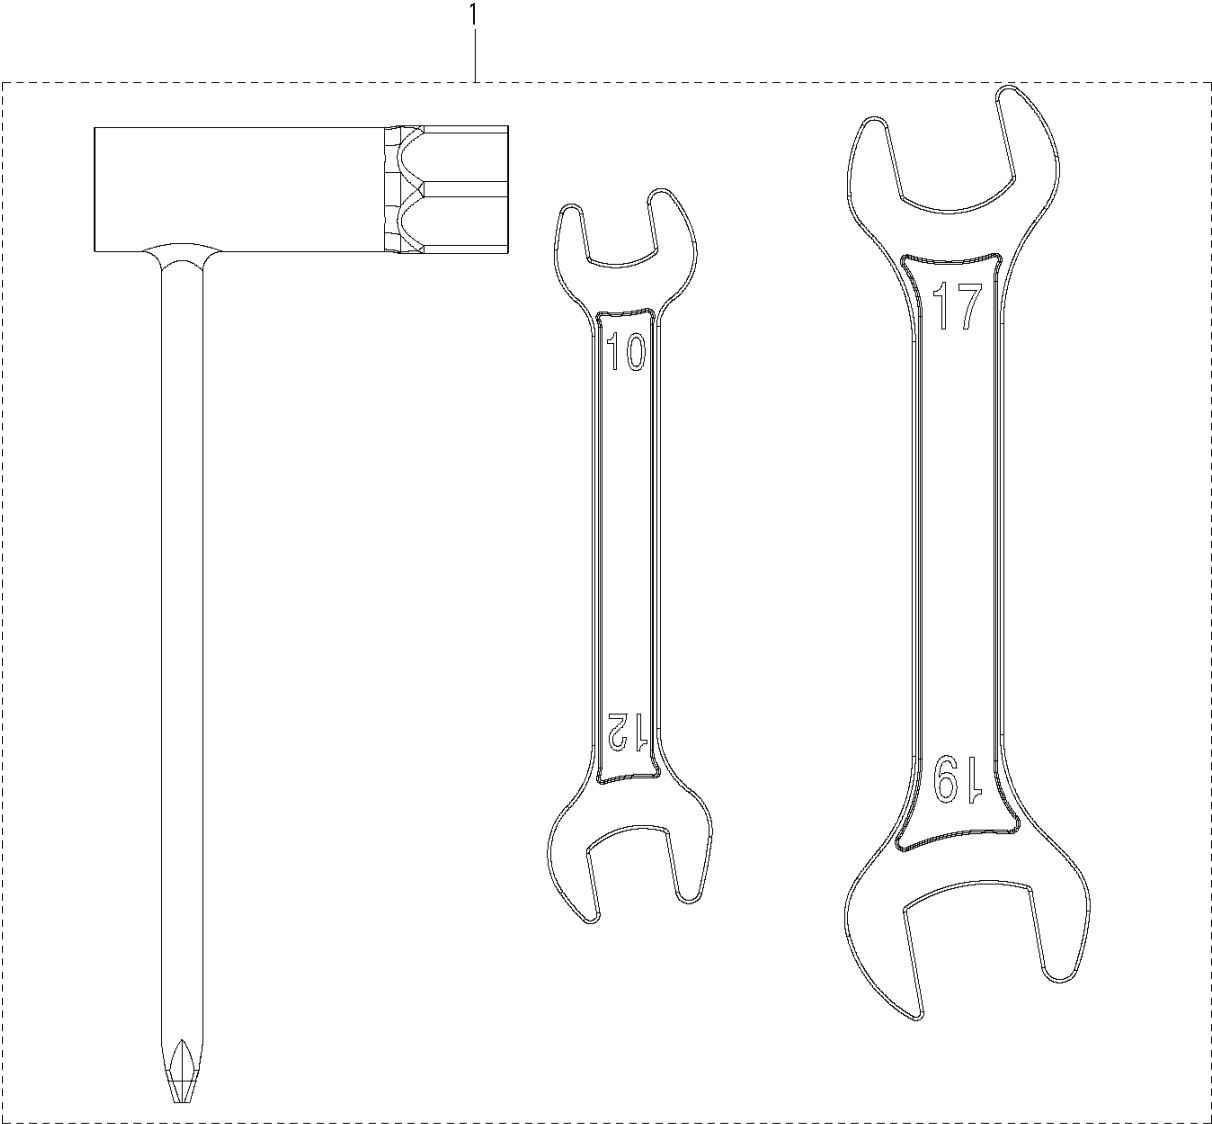

SPARE PARTS LIST

SPRAYERS

321 S25, 967078602, 2016-11, Only
intended for Latin America market

ACCESSORIES

321 S25, 967078601, 2016-11, Only intended for Latin America market

Ref	Part No	Description	Remark	QTY KIT
1	590 21 28-01	SERVICE TOOLS		1
2	589 85 29-01	GASKET		4
3	589 85 28-01	GASKET		4
4	589 82 82-01	SEAL		4
5	589 82 60-01	SEAL		4

AIR FILTER

321 S25, 967078601, 2016-11, Only intended for Latin America market

Ref	Part No	Description	Remark	QTY KIT
1	589 54 17-01	KNOB		1
2	582 61 96-01	FILTER COVER		1
3	589 87 80-02	SCREW		2
4	589 54 21-01	AIR FILTER		1
5	590 21 15-01	HOLDER ASSY		1
6	589 54 13-01	CARBURETTOR		1
7	589 54 14-01	GASKET		1
8	589 87 74-02	SCREW		2
9	590 21 16-01	INSULATOR		1

CONTROLS

321 S25, 967078601, 2016-11, Only intended for Latin America market

Ref	Part No	Description	Remark	QTY KIT
1	589 54 57-01	THROTTLE SYSTEM		1
2	589 83 48-01	THROTTLE CABLE		1
3	589 83 56-01	SHORT CIRCUIT CABLE		1

Ref	Part No	Description	Remark	QTY	KIT
1	589 53 94-01	BRIDGE		1	
2	589 53 63-01	SEAL		1	
3	503 25 17-01	BALL BEARING		2	
4	589 53 65-01	GASKET		1	
5	589 53 66-01	CIRCLIP		1	
6	589 87 74-03	SCREW		3	
7	589 54 04-01	IGNITION MODULE ASSY		1	
8	589 87 74-02	SCREW		2	
9	589 53 64-01	SEAL		1	
10	589 54 02-01	FLYWHEEL		1	
11	530 01 59-17	NUT		1	
12	586 06 04-01	WASHER		2	
13	589 53 96-01	CLUTCH		1	
14	589 82 03-01	SPRING		1	13
15	589 53 97-01	SPRING WASHER		2	
16	589 53 98-01	SCREW		2	
17	589 87 74-02	SCREW		4	
18	589 97 15-01	BOLT	M6X16	4	
19	589 54 05-01	SHORT CIRCUIT CABLE		1	