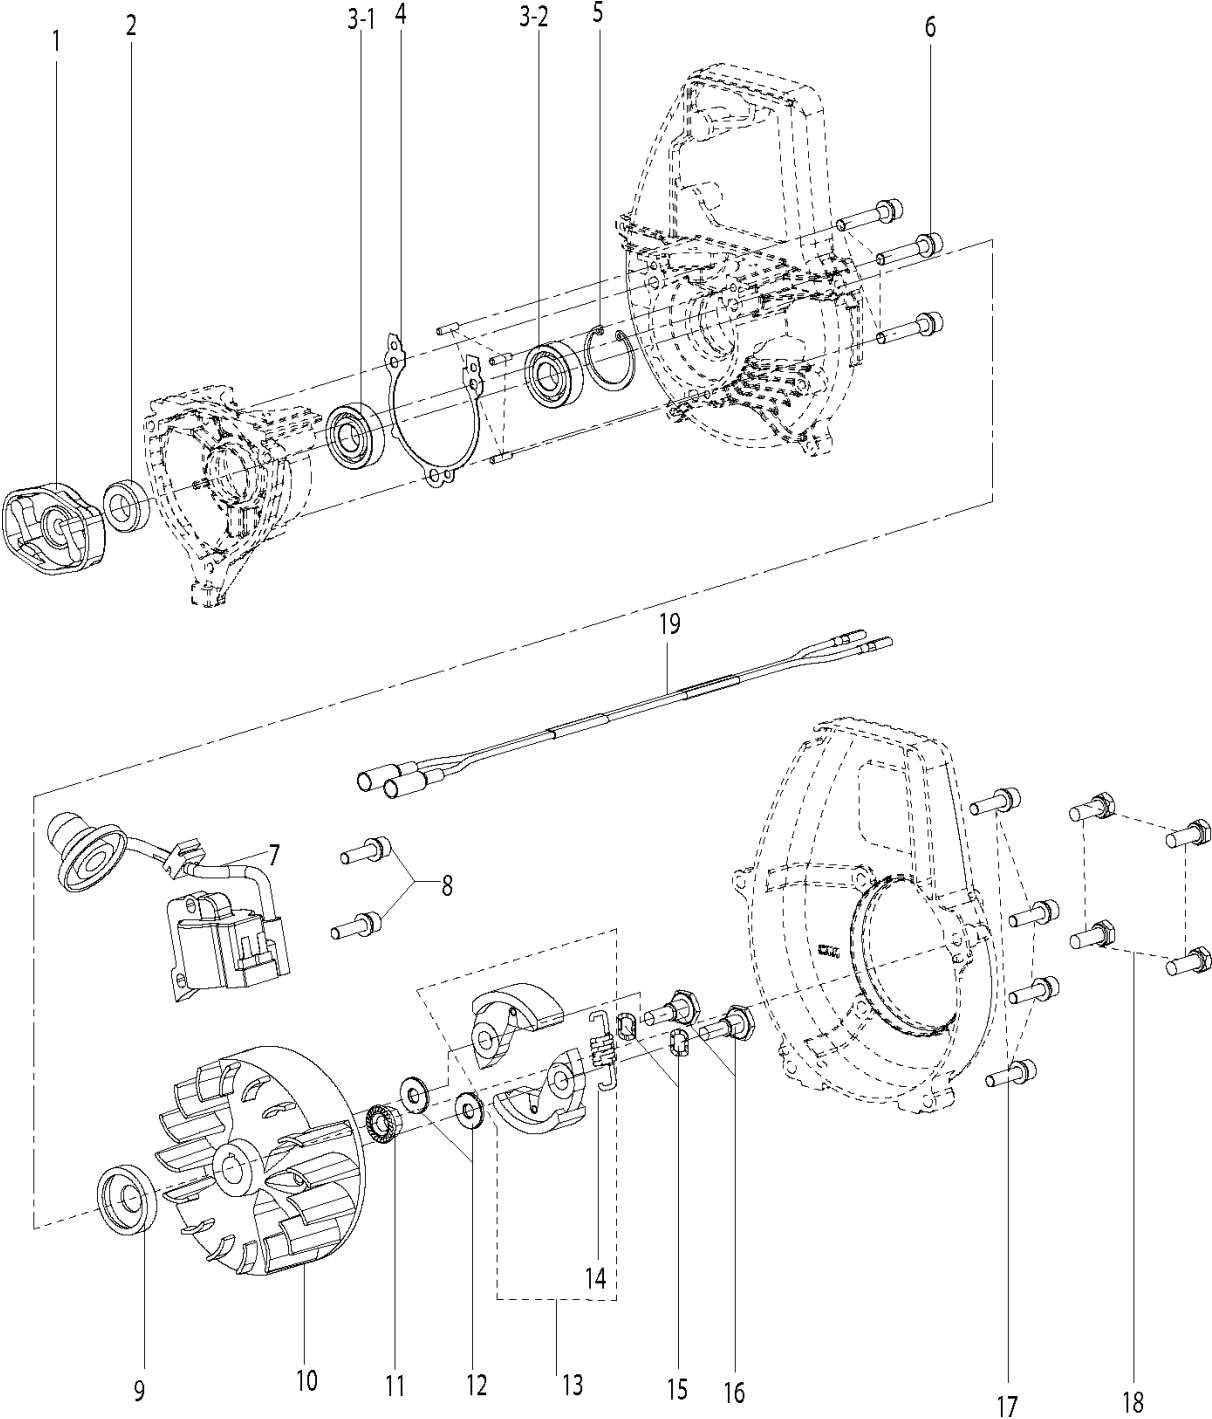

CRANKCASE & CLUTCHDRUM
market

321 S25, 967078601, 2016-11, Only intended for Latin America

Ref	Part No	Description	Remark	QTY	KIT
1	589 53 94-01	BRIDGE		1	
2	589 53 63-01	SEAL		1	
3	503 25 17-01	BALL BEARING		2	
4	589 53 65-01	GASKET		1	
5	589 53 66-01	CIRCLIP		1	
6	589 87 74-03	SCREW		3	
7	589 54 04-01	IGNITION MODULE ASSY		1	
8	589 87 74-02	SCREW		2	
9	589 53 64-01	SEAL		1	
10	589 54 02-01	FLYWHEEL		1	
11	530 01 59-17	NUT		1	
12	586 06 04-01	WASHER		2	
13	589 53 96-01	CLUTCH		1	
14	589 82 03-01	SPRING		1	13
15	589 53 97-01	SPRING WASHER		2	
16	589 53 98-01	SCREW		2	
17	589 87 74-02	SCREW		4	
18	589 97 15-01	BOLT	M6X16	4	
19	589 54 05-01	SHORT CIRCUIT CABLE		1