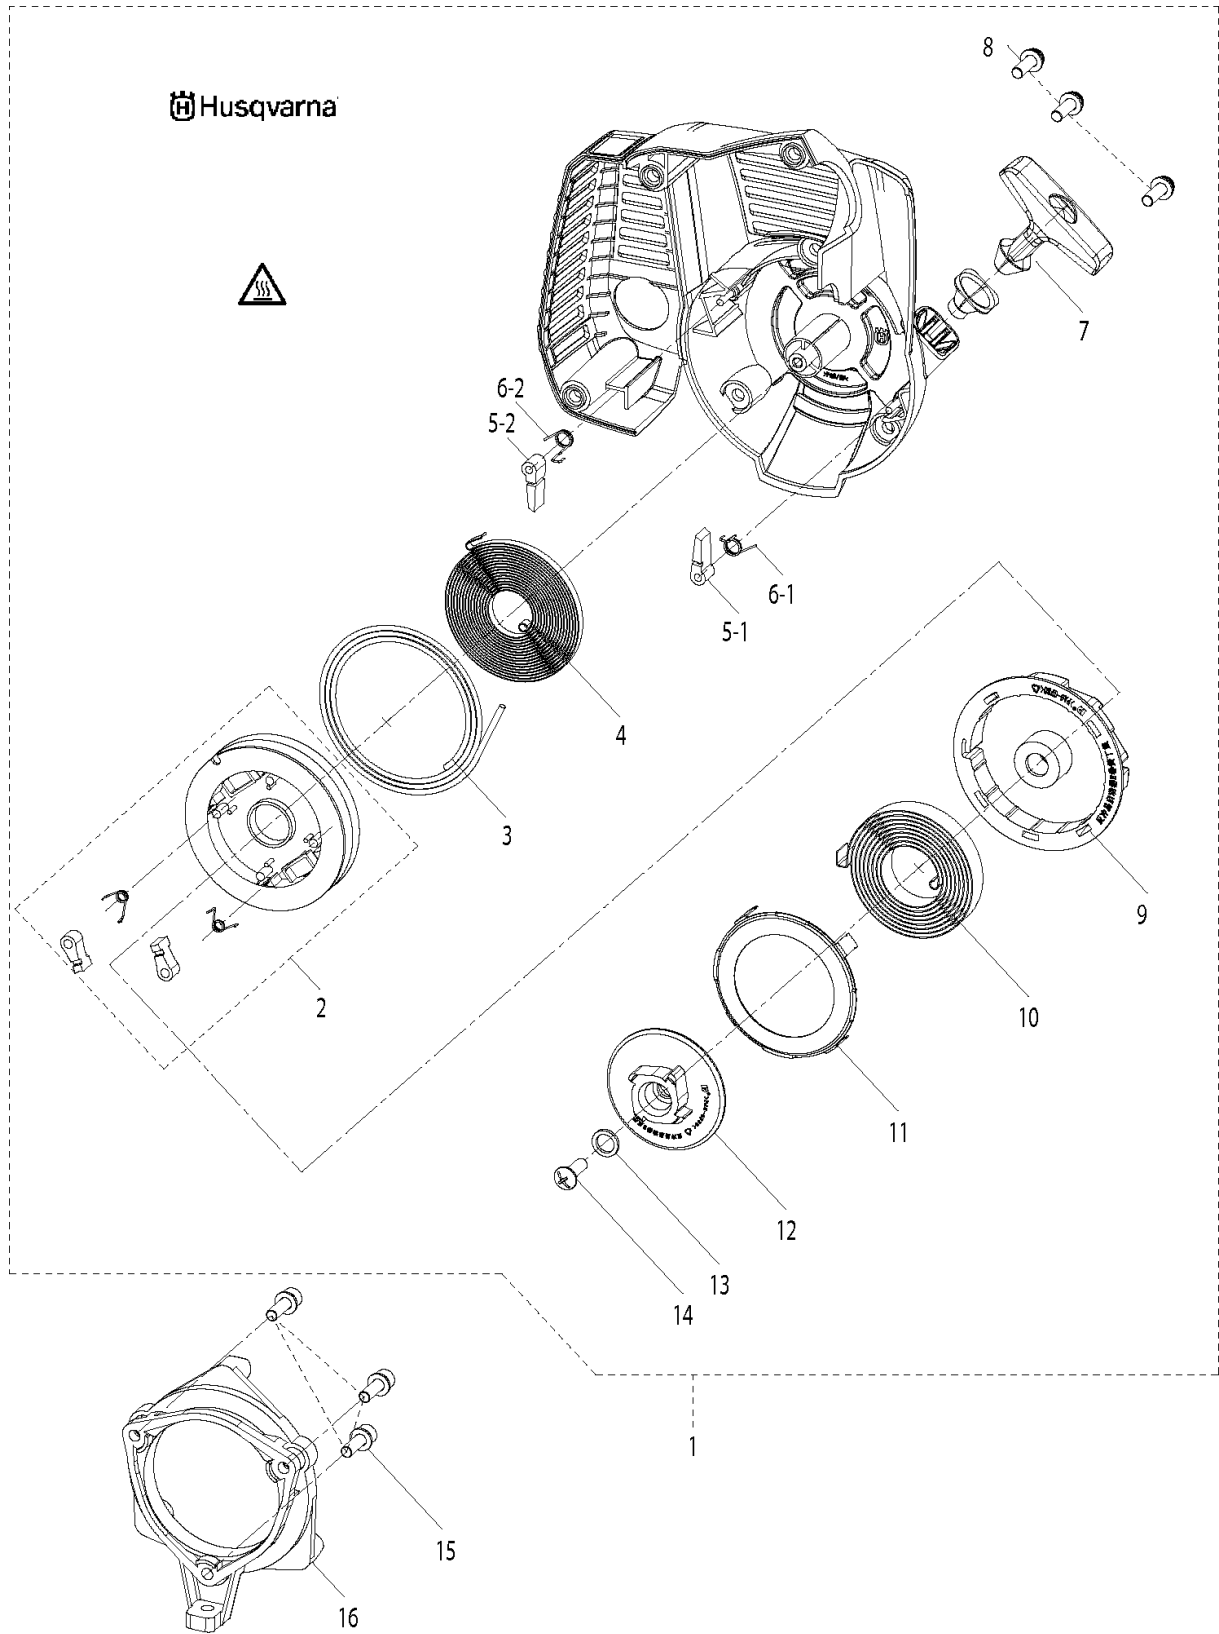

STARTER

321 S25, 967078601, 2016-11, Only intended for Latin America market

Ref	Part No	Description	Remark	QTY	KIT
1	590 21 29-01	STARTER ASSY		1	
2	590 21 14-01	PULLEY ASSY		1	1
3	589 82 28-01	ROPE		1	1
4	589 82 29-01	COIL SPRING		1	1
5	589 82 22-01	PAWL		2	1
6	589 82 24-01	SPRING		2	1
7	575 48 95-01	STARTER HANDLE		1	1
8	589 87 88-01	SCREW		3	1
9	589 82 31-01	STARTER PULLEY		1	1
10	589 82 32-01	COIL SPRING		1	1
11	589 82 33-01	PLATE		1	1
12	589 82 34-01	DRIVER		1	1
13	589 82 37-01	WASHER		1	1
14	589 87 94-01	SCREW CRPANT		1	1
15	589 87 77-01	SCREW		3	
16	582 62 43-01	SEAT		1