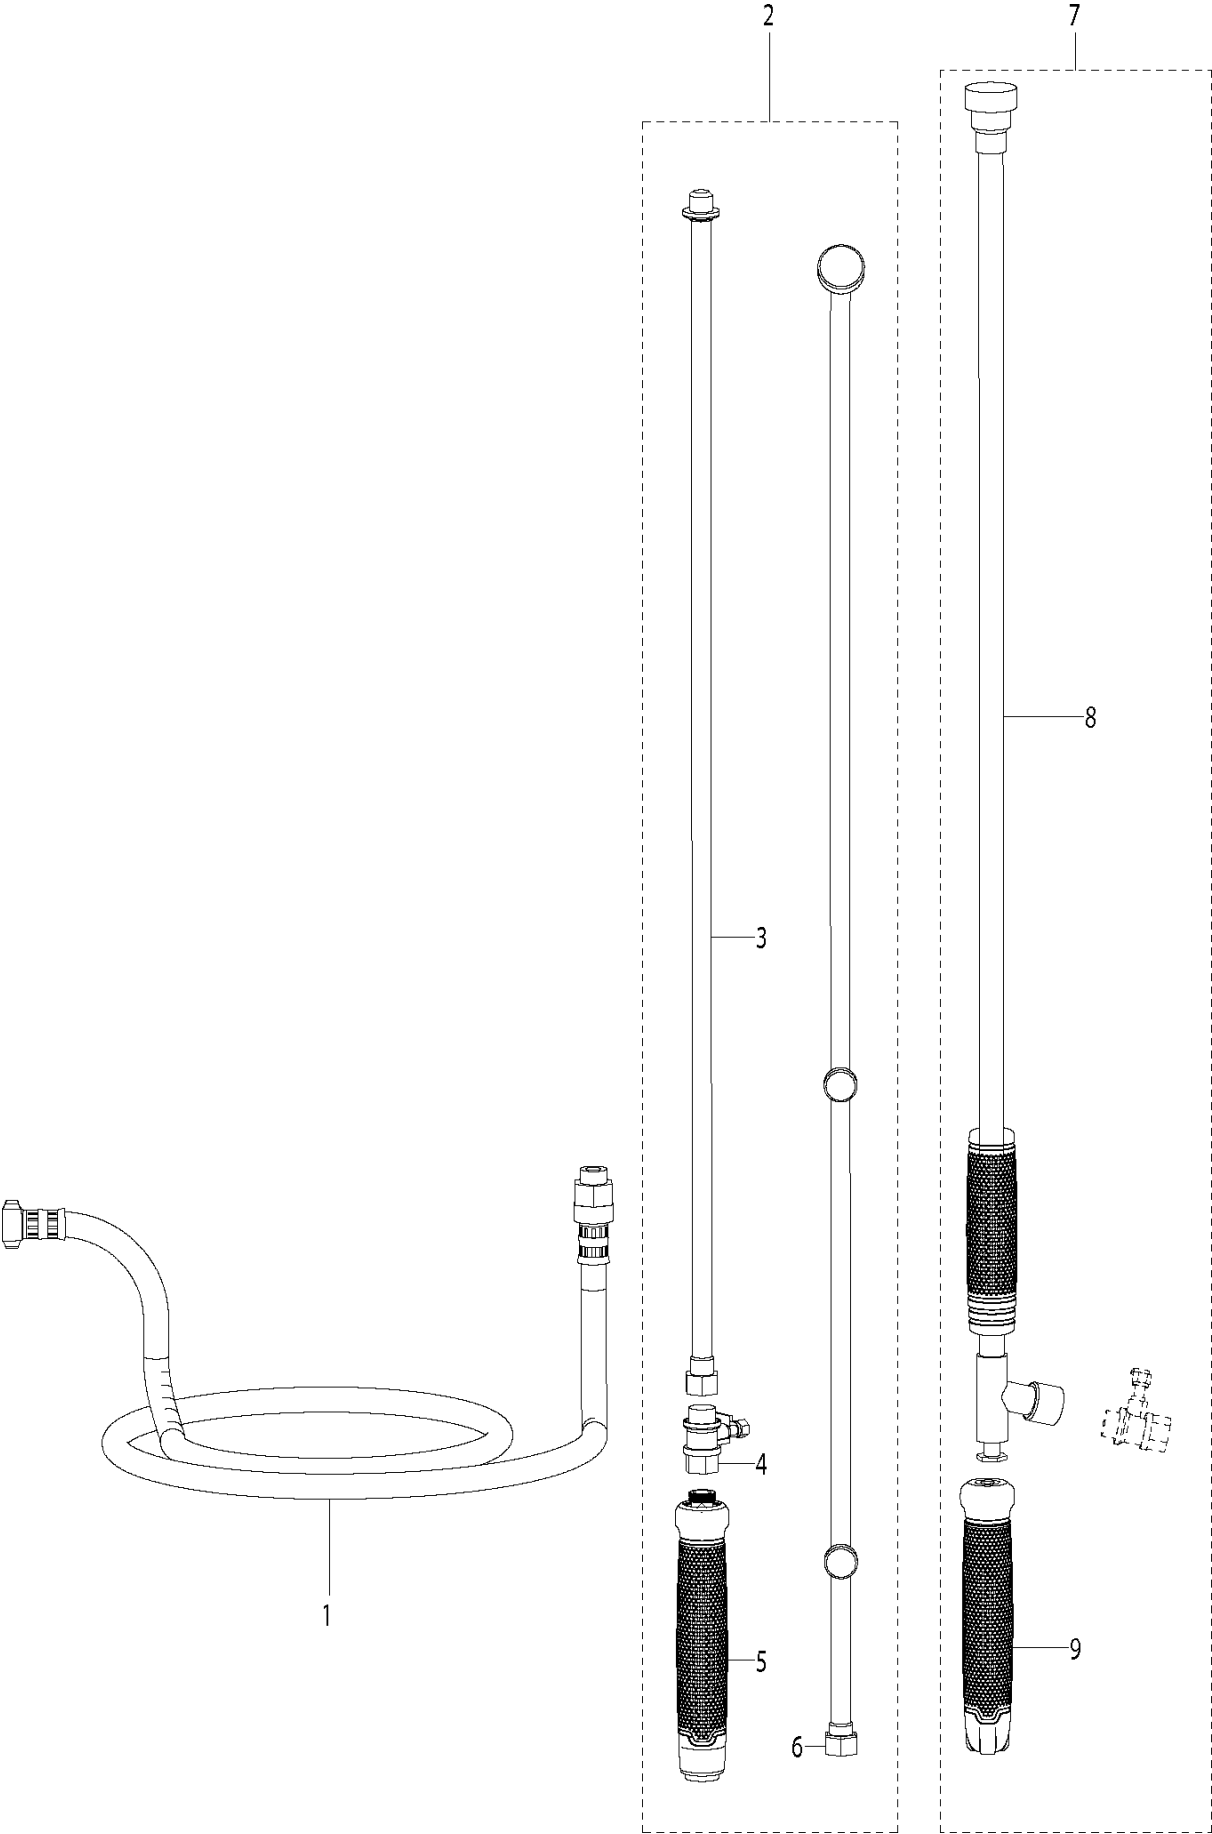

SPRAY LANCE

321 S25, 967078601, 2016-11, Only intended for Latin America market

Ref	Part No	Description	Remark	QTY	KIT
1	589 54 72-01	PIPE		1	
2	589 54 76-01	SPRAY LANCE		1	
3	589 54 74-01	ROD		1	2
4	589 54 73-01	VALVE ASSY		1	2
5	582 62 06-01	HANDLE ASSY		1	2
6	589 54 75-01	ROD		1	2
7	589 54 77-01	SPRAY LANCE		1	
8	589 78 98-01	SPRAY LANCE		1	7
9	582 62 07-01	HANDLE ASSY		1	7