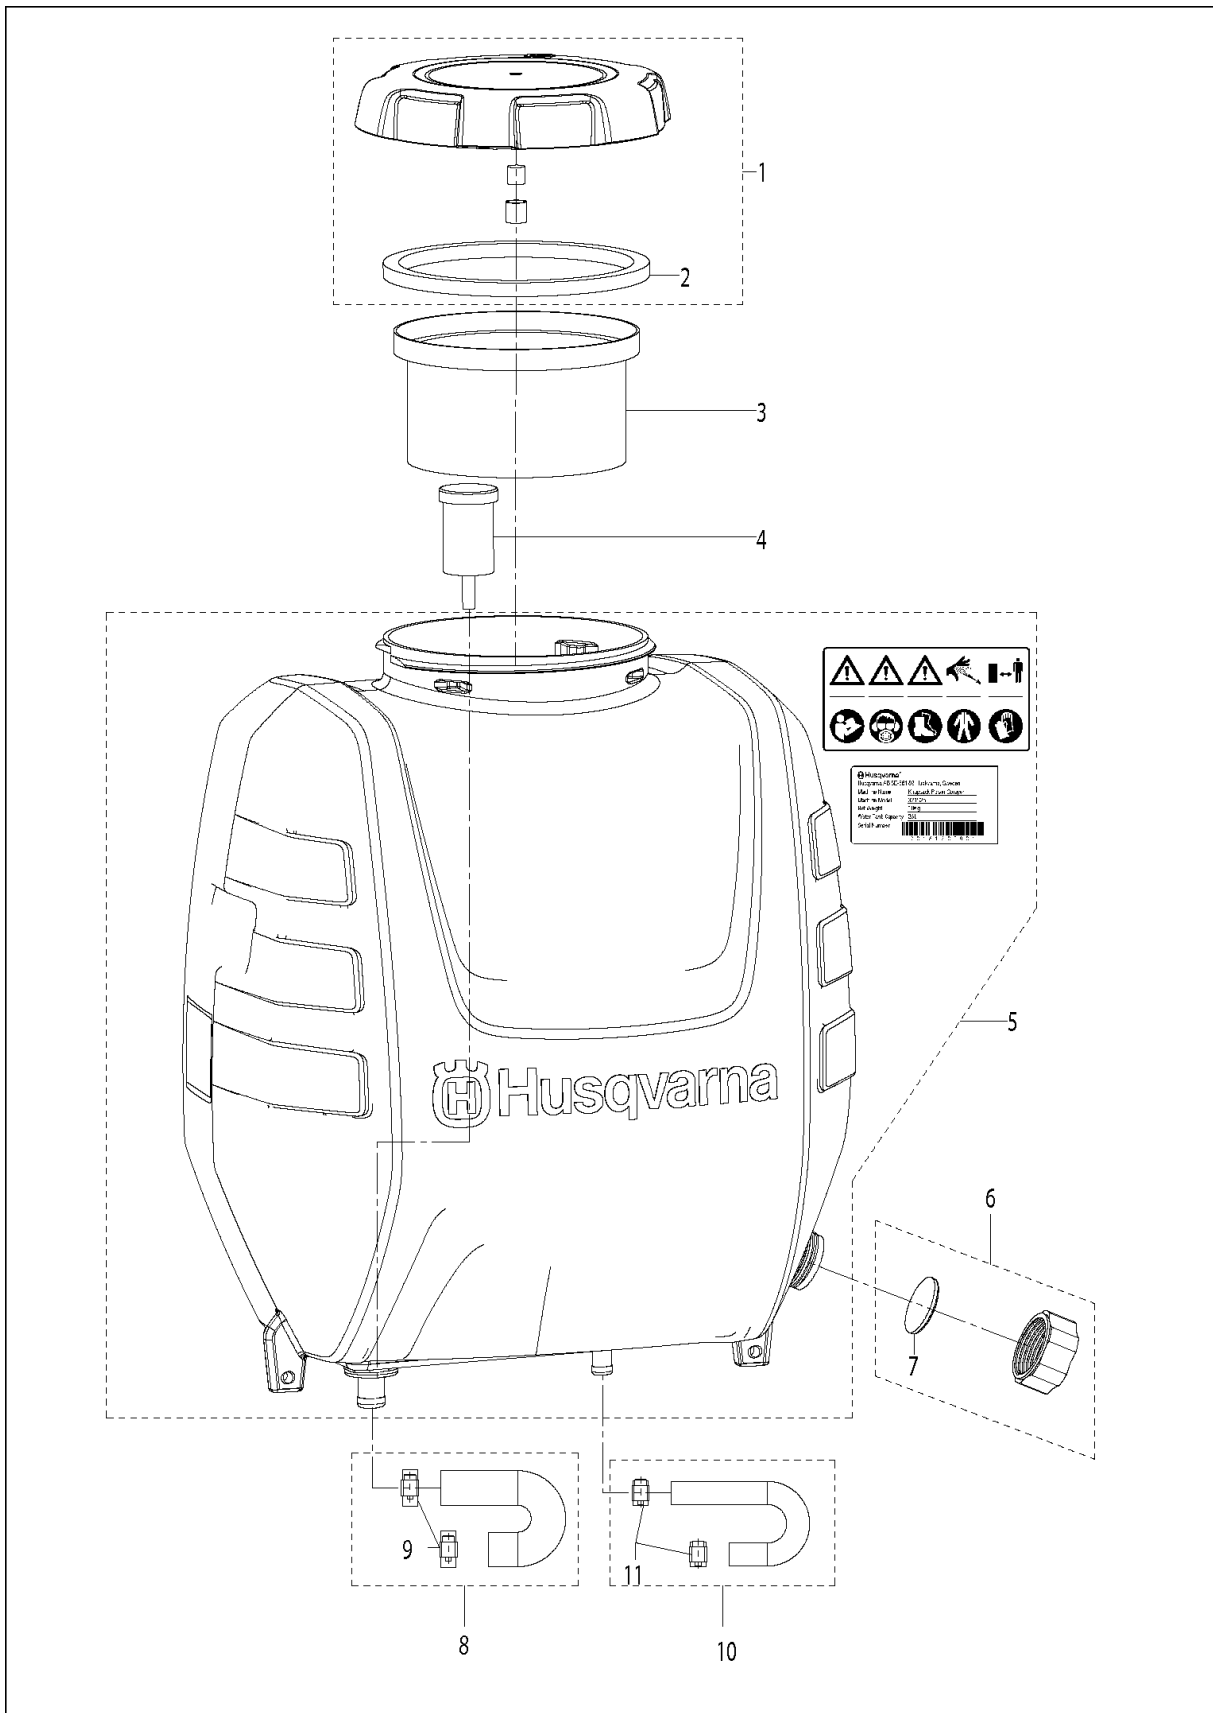

TANK

321 S25, 967078601, 2016-11, Only intended for Latin America market

Ref	Part No	Description	Remark	QTY	KIT
1	589 32 51-01	TANK CAP ASSY		1	
2	589 83 45-01	GASKET		1	1
3	589 54 22-01	FILTER		1	
4	589 54 56-01	FILTER PLUG		1	
5	590 21 30-01	TANK		1	
6	589 54 55-01	CAP ASSY		1	
7	589 83 47-01	GASKET		1	
8	590 21 22-01	CLAMP ASSY		1	
9	589 54 63-01	CLAMP		2	8
10	590 21 23-01	PIPE		1	
11	589 54 64-01	CLAMP		2	10