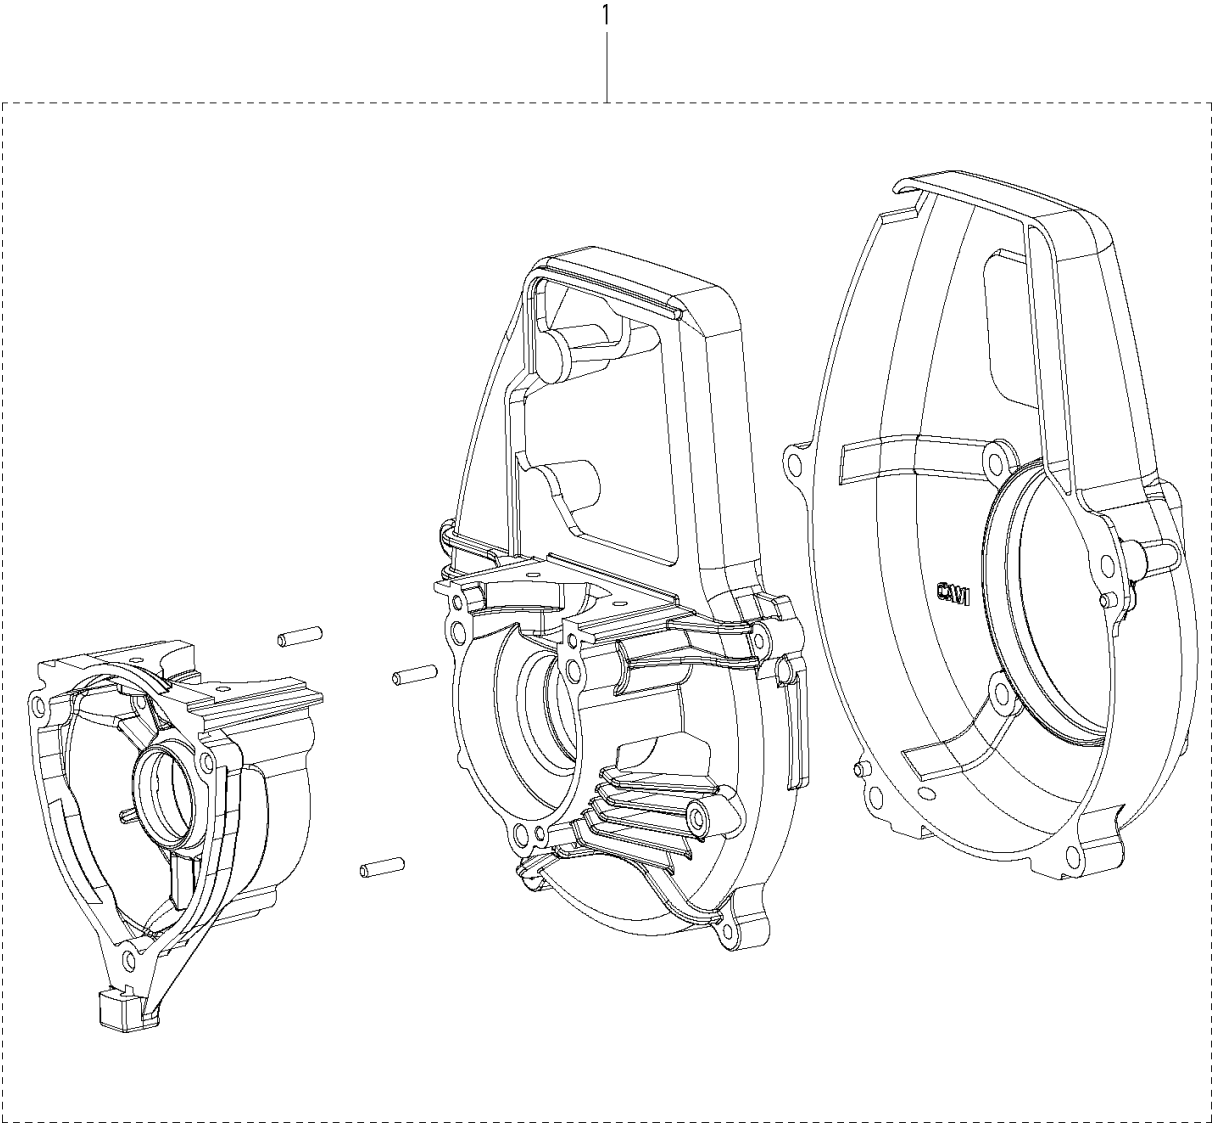

AIR FILTER

321 S25, 967078601, 2016-11, Only intended for Latin America market

Ref	Part No	Description	Remark	QTY KIT
1	589 54 17-01	KNOB		1
2	582 61 96-01	FILTER COVER		1
3	589 87 80-02	SCREW		2
4	589 54 21-01	AIR FILTER		1
5	590 21 15-01	HOLDER ASSY		1
6	589 54 13-01	CARBURETTOR		1
7	589 54 14-01	GASKET		1
8	589 87 74-02	SCREW		2
9	590 21 16-01	INSULATOR		1

CONTROLS

321 S25, 967078601, 2016-11, Only intended for Latin America market

Ref	Part No	Description	Remark	QTY KIT
1	589 54 57-01	THROTTLE SYSTEM		1
2	589 83 48-01	THROTTLE CABLE		1
3	589 83 56-01	SHORT CIRCUIT CABLE		1

CRANKCASE

321 S25, 967078601, 2016-11, Only intended for Latin America market

Ref	Part No	Description	Remark	QTY KIT
1	590 21 10-01	CRANKCASE SYSTEM		1

CRANKCASE & CLUTCHDRUM
market

321 S25, 967078601, 2016-11, Only intended for Latin America

Ref	Part No	Description	Remark	QTY	KIT
1	589 53 94-01	BRIDGE		1	
2	589 53 63-01	SEAL		1	
3	503 25 17-01	BALL BEARING		2	
4	589 53 65-01	GASKET		1	
5	589 53 66-01	CIRCLIP		1	
6	589 87 74-03	SCREW		3	
7	589 54 04-01	IGNITION MODULE ASSY		1	
8	589 87 74-02	SCREW		2	
9	589 53 64-01	SEAL		1	
10	589 54 02-01	FLYWHEEL		1	
11	530 01 59-17	NUT		1	
12	586 06 04-01	WASHER		2	
13	589 53 96-01	CLUTCH		1	
14	589 82 03-01	SPRING		1	13
15	589 53 97-01	SPRING WASHER		2	
16	589 53 98-01	SCREW		2	
17	589 87 74-02	SCREW		4	
18	589 97 15-01	BOLT	M6X16	4	
19	589 54 05-01	SHORT CIRCUIT CABLE		1	