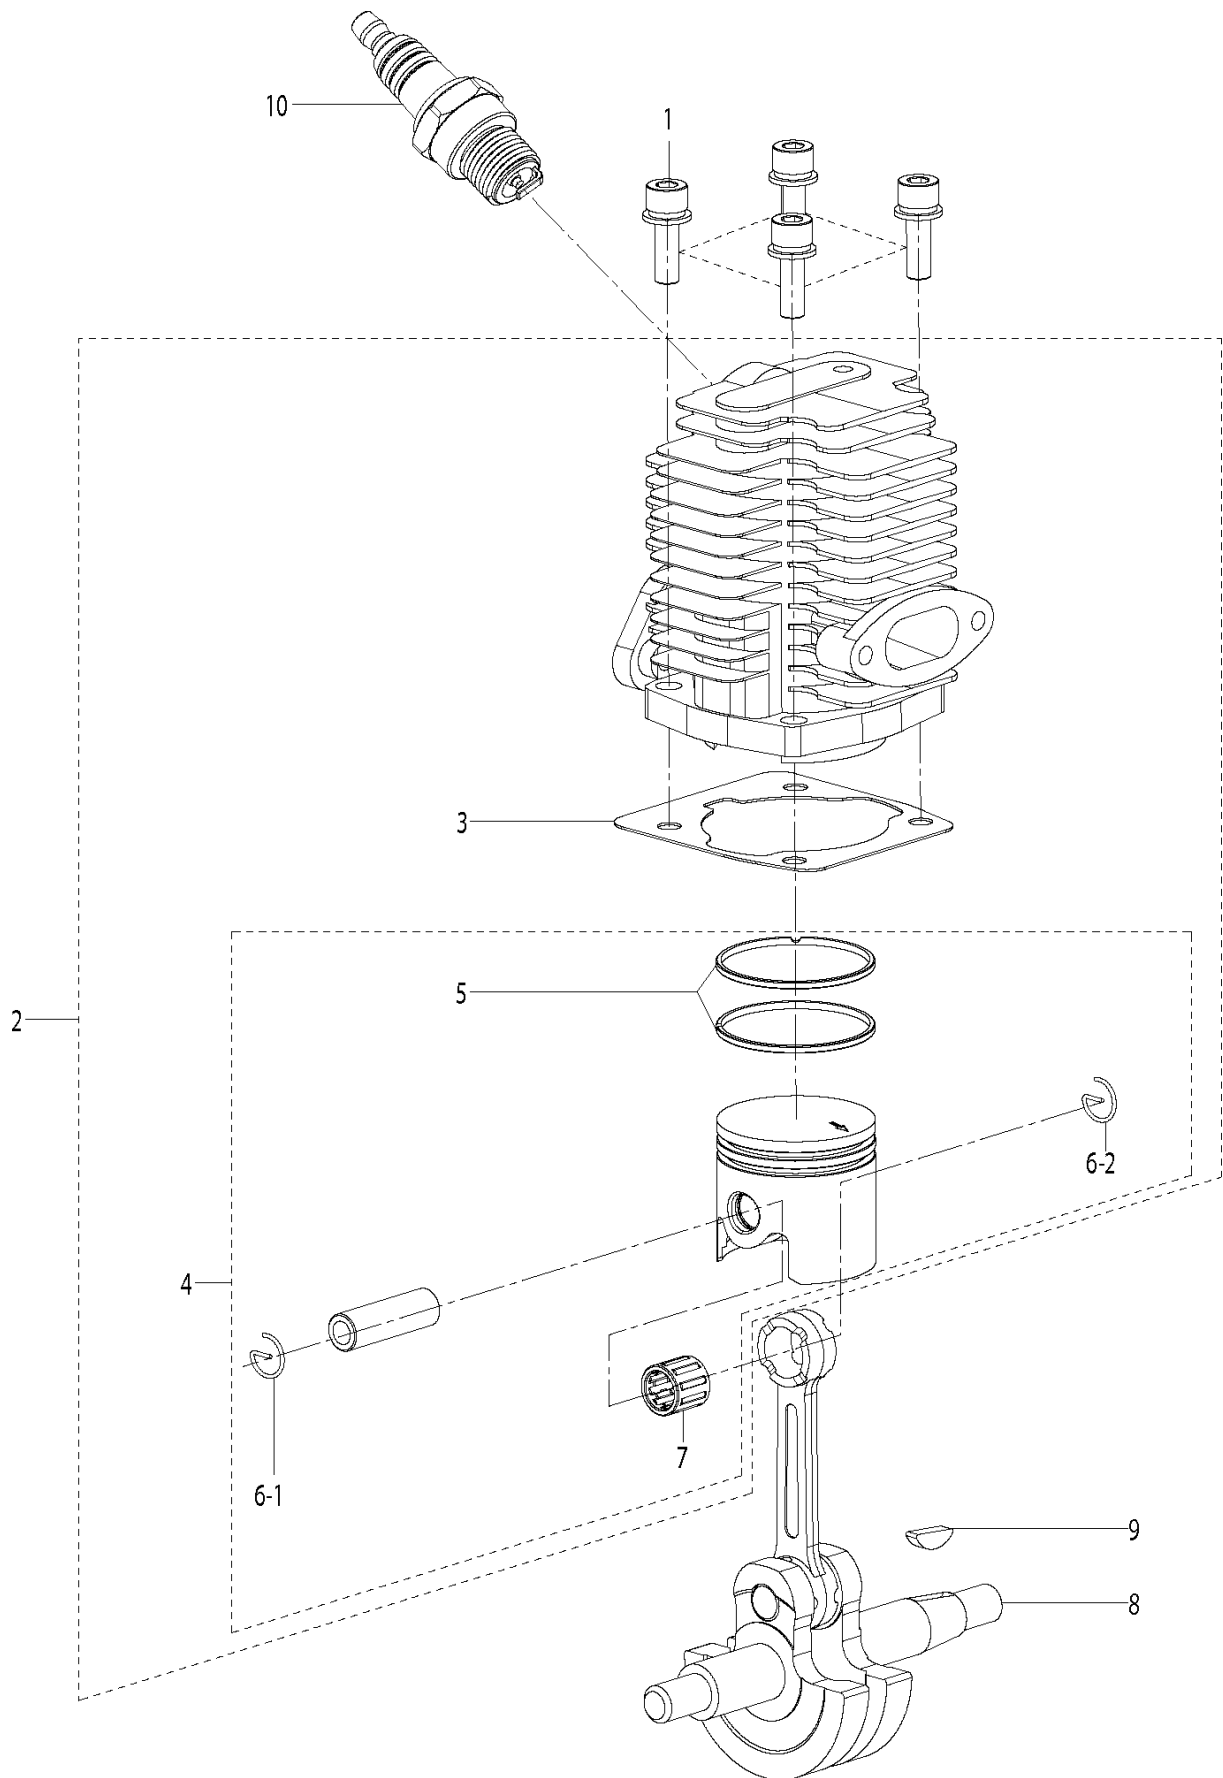

AIR FILTER

321 S25, 967078601, 2016-11, Only intended for Latin America market

Ref	Part No	Description	Remark	QTY KIT
1	589 54 17-01	KNOB		1
2	582 61 96-01	FILTER COVER		1
3	589 87 80-02	SCREW		2
4	589 54 21-01	AIR FILTER		1
5	590 21 15-01	HOLDER ASSY		1
6	589 54 13-01	CARBURETTOR		1
7	589 54 14-01	GASKET		1
8	589 87 74-02	SCREW		2
9	590 21 16-01	INSULATOR		1

CONTROLS

321 S25, 967078601, 2016-11, Only intended for Latin America market

Ref	Part No	Description	Remark	QTY KIT
1	589 54 57-01	THROTTLE SYSTEM		1
2	589 83 48-01	THROTTLE CABLE		1
3	589 83 56-01	SHORT CIRCUIT CABLE		1

Ref	Part No	Description	Remark	QTY	KIT
1	589 53 94-01	BRIDGE		1	
2	589 53 63-01	SEAL		1	
3	503 25 17-01	BALL BEARING		2	
4	589 53 65-01	GASKET		1	
5	589 53 66-01	CIRCLIP		1	
6	589 87 74-03	SCREW		3	
7	589 54 04-01	IGNITION MODULE ASSY		1	
8	589 87 74-02	SCREW		2	
9	589 53 64-01	SEAL		1	
10	589 54 02-01	FLYWHEEL		1	
11	530 01 59-17	NUT		1	
12	586 06 04-01	WASHER		2	
13	589 53 96-01	CLUTCH		1	
14	589 82 03-01	SPRING		1	13
15	589 53 97-01	SPRING WASHER		2	
16	589 53 98-01	SCREW		2	
17	589 87 74-02	SCREW		4	
18	589 97 15-01	BOLT	M6X16	4	
19	589 54 05-01	SHORT CIRCUIT CABLE		1	

CYLINDER PISTON

321 S25, 967078601, 2016-11, Only intended for Latin America market

Ref	Part No	Description	Remark	QTY	KIT
1	589 87 74-01	SCREW	1	4	
2	590 21 08-01	CYLINDER ASSY		1	
3	589 53 58-01	GASKET		1	2
4	590 21 09-01	PISTON ASSY		1	2
5	589 53 70-01	PISTON RING		2	
6	737 44 08-00	CIRCLIP		2	2, 4
7	589 53 79-01	NEEDLE BEARING		1	2
8	589 53 91-01	CRANKSHAFT ASSY		1	
10	589 78 82-01	SPARK PLUG		1	