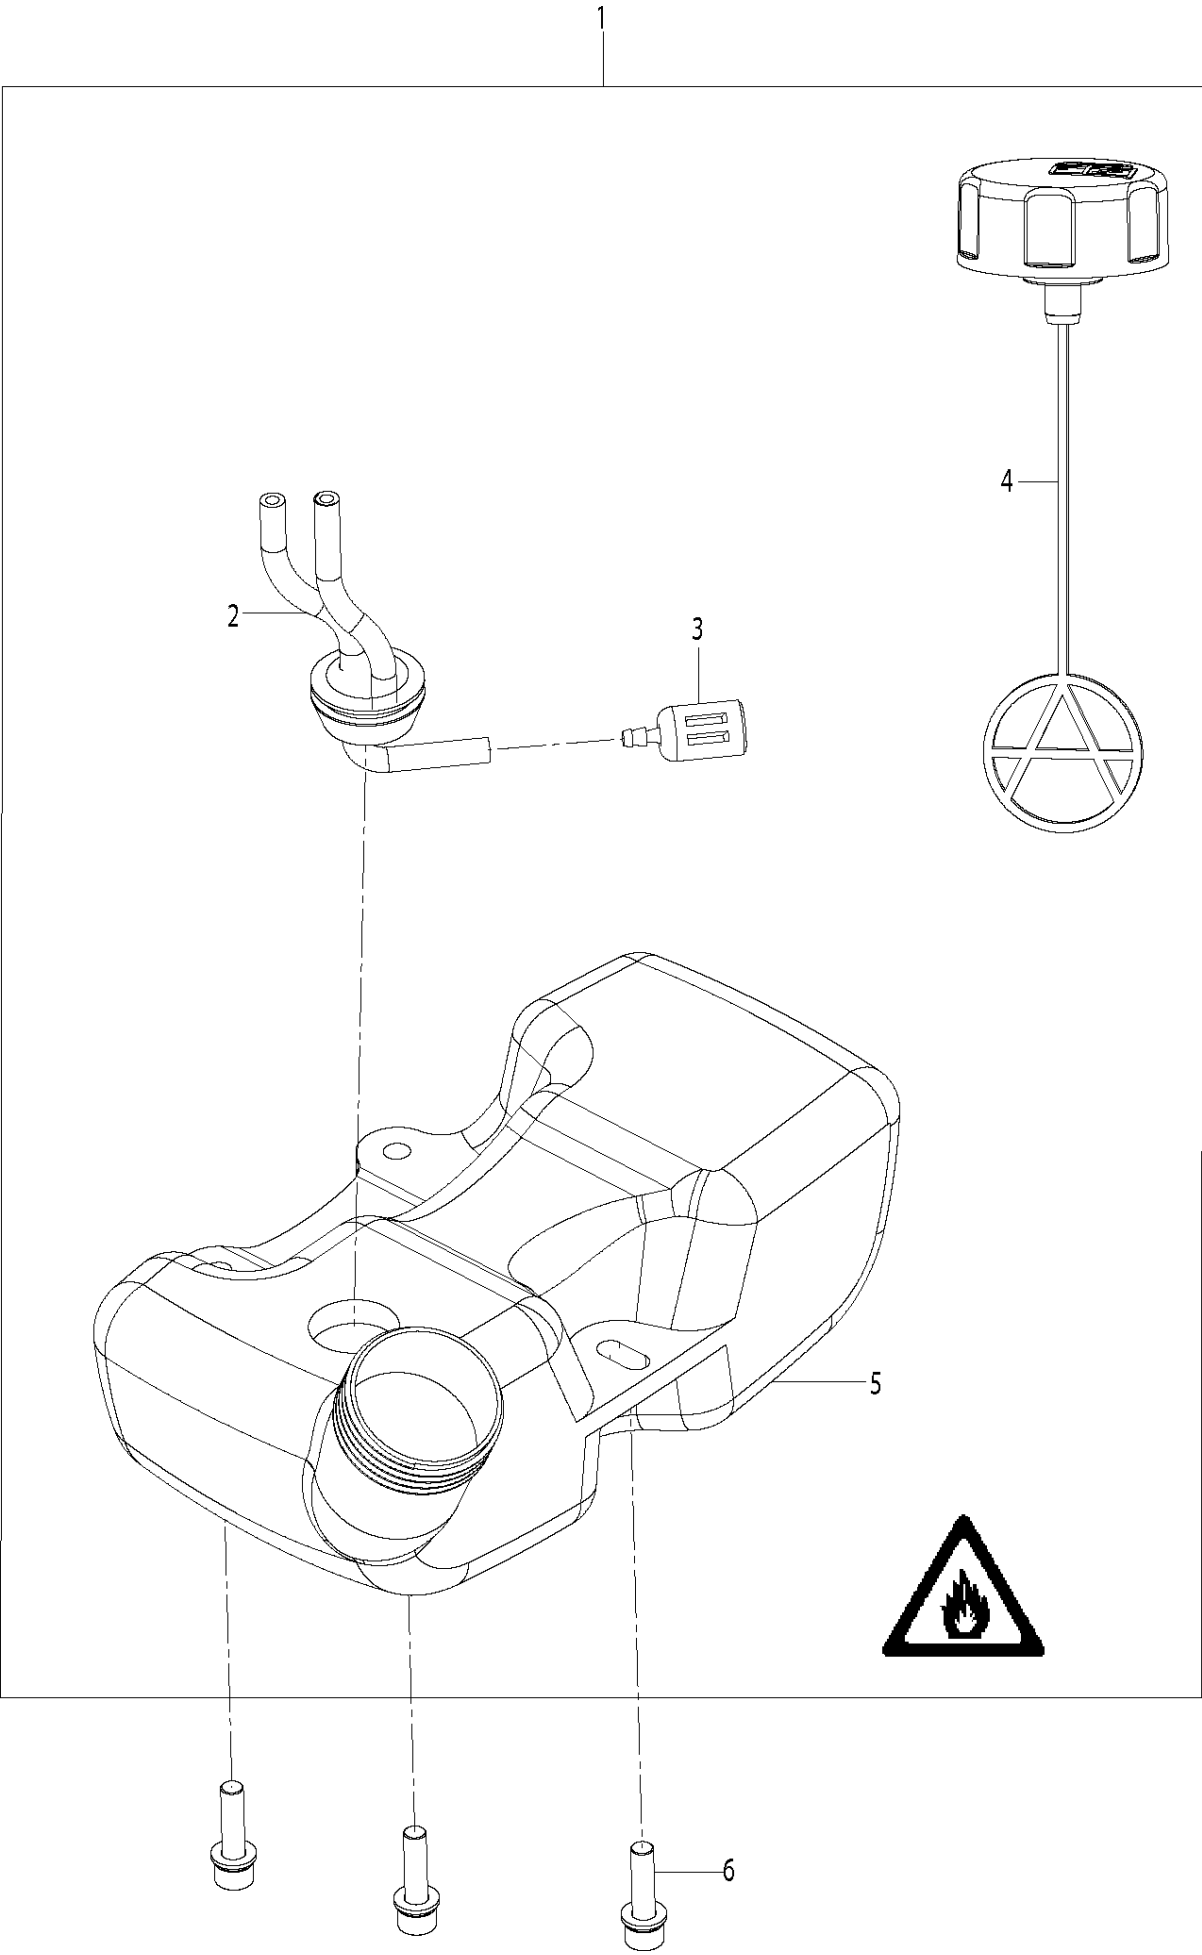

FUEL SYSTEM

321 S25, 967078601, 2016-11, Only intended for Latin America market

Ref	Part No	Description	Remark	QTY	KIT
1	589 54 11-01	FUEL TANK ASSY		1	
2	590 21 12-01	GROMMET		1	1
3	589 82 12-01	FUEL FILTER		1	1
4	589 54 12-01	TANK CAP ASSY		1	1
5	589 82 09-01	FUEL TANK		1	1
6	589 87 74-02	SCREW		3