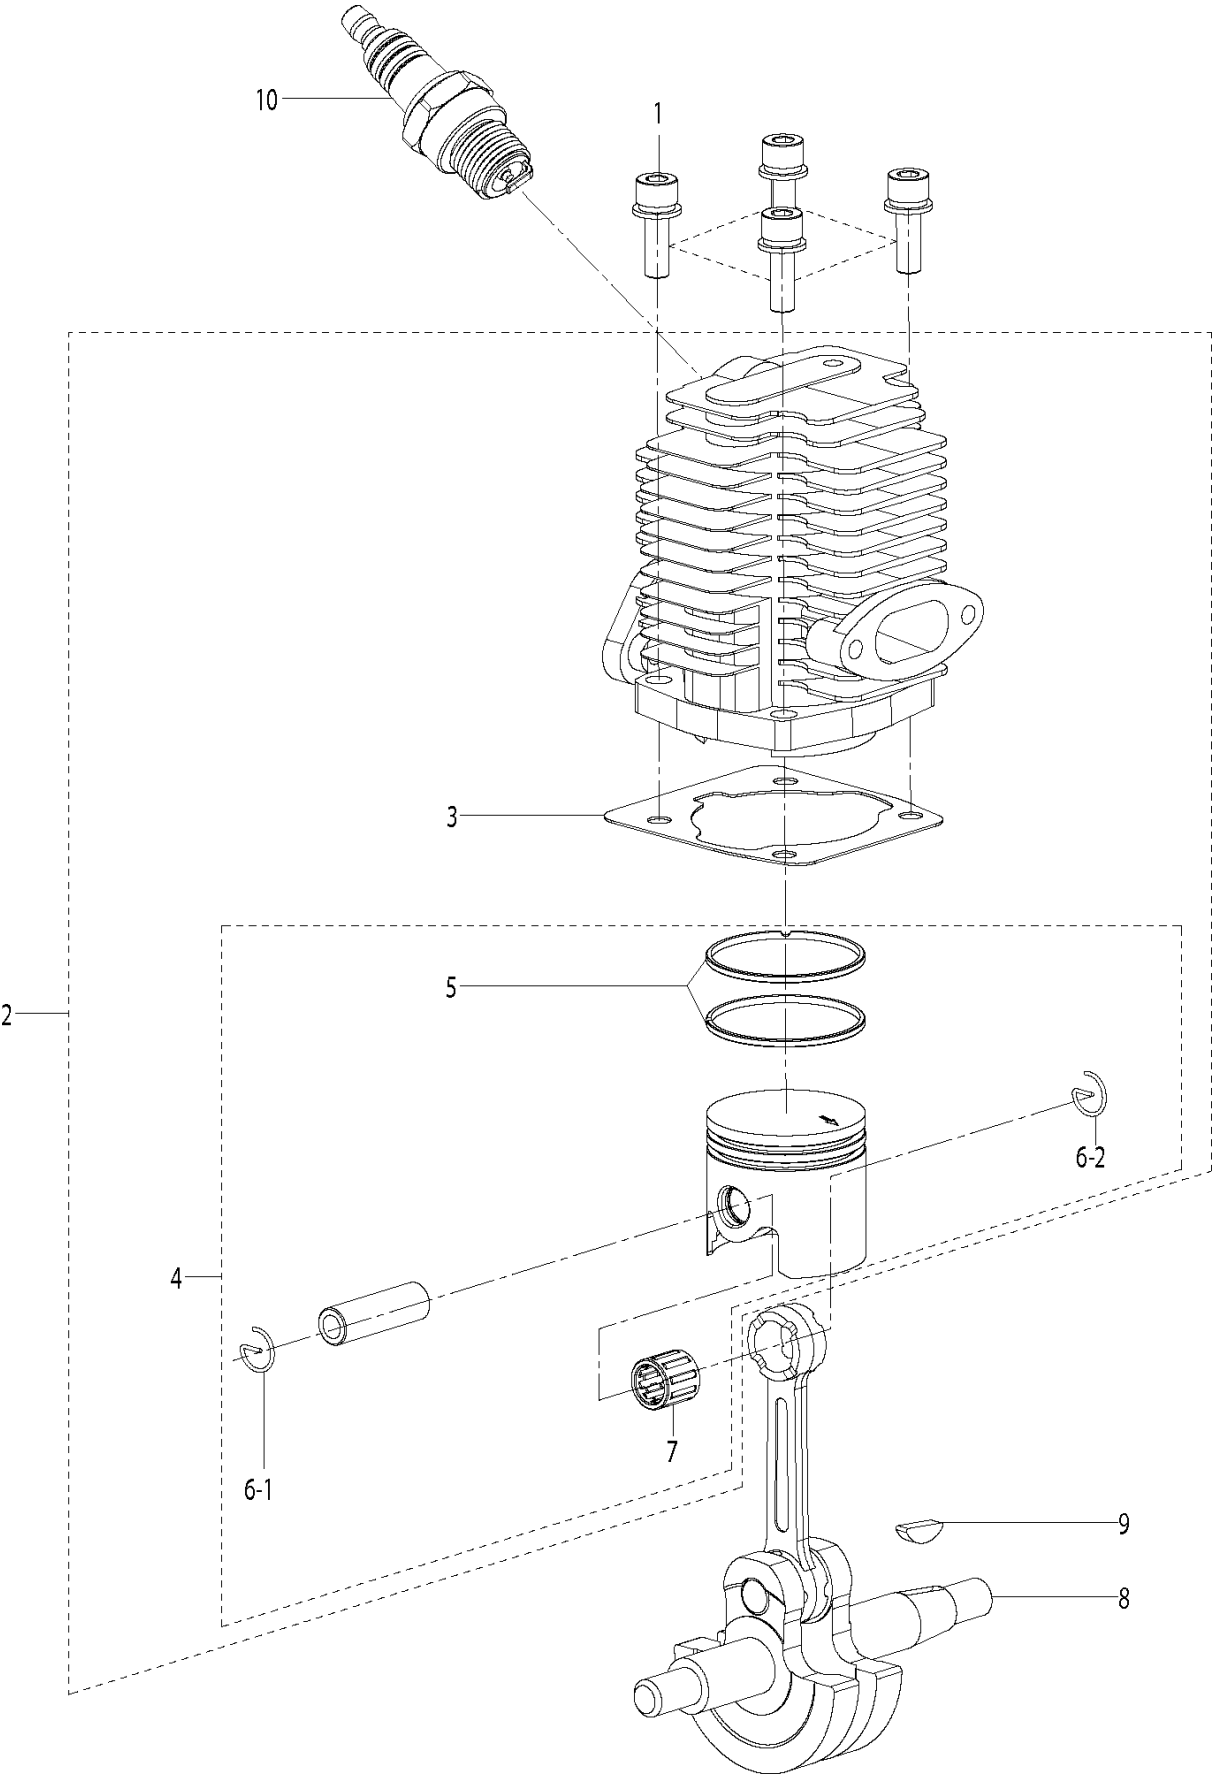

Ref	Part No	Description	Remark	QTY	KIT
1	589 53 94-01	BRIDGE		1	
2	589 53 63-01	SEAL		1	
3	503 25 17-01	BALL BEARING		2	
4	589 53 65-01	GASKET		1	
5	589 53 66-01	CIRCLIP		1	
6	589 87 74-03	SCREW		3	
7	589 54 04-01	IGNITION MODULE ASSY		1	
8	589 87 74-02	SCREW		2	
9	589 53 64-01	SEAL		1	
10	589 54 02-01	FLYWHEEL		1	
11	530 01 59-17	NUT		1	
12	586 06 04-01	WASHER		2	
13	589 53 96-01	CLUTCH		1	
14	589 82 03-01	SPRING		1	13
15	589 53 97-01	SPRING WASHER		2	
16	589 53 98-01	SCREW		2	
17	589 87 74-02	SCREW		4	
18	589 97 15-01	BOLT	M6X16	4	
19	589 54 05-01	SHORT CIRCUIT CABLE		1	

CYLINDER PISTON

321 S15, 967078502, 2016-11, Only intended for Latin America market

Ref	Part No	Description	Remark	QTY	KIT
1	589 87 74-01	SCREW	1	4	
2	590 21 08-01	CYLINDER ASSY		1	
3	589 53 58-01	GASKET		1	2
4	590 21 09-01	PISTON ASSY		1	2
5	589 53 70-01	PISTON RING		2	
6	737 44 08-00	CIRCLIP		2	2, 4
7	589 53 79-01	NEEDLE BEARING		1	2
8	589 53 91-01	CRANKSHAFT ASSY		1	
10	589 78 82-01	SPARK PLUG		1	