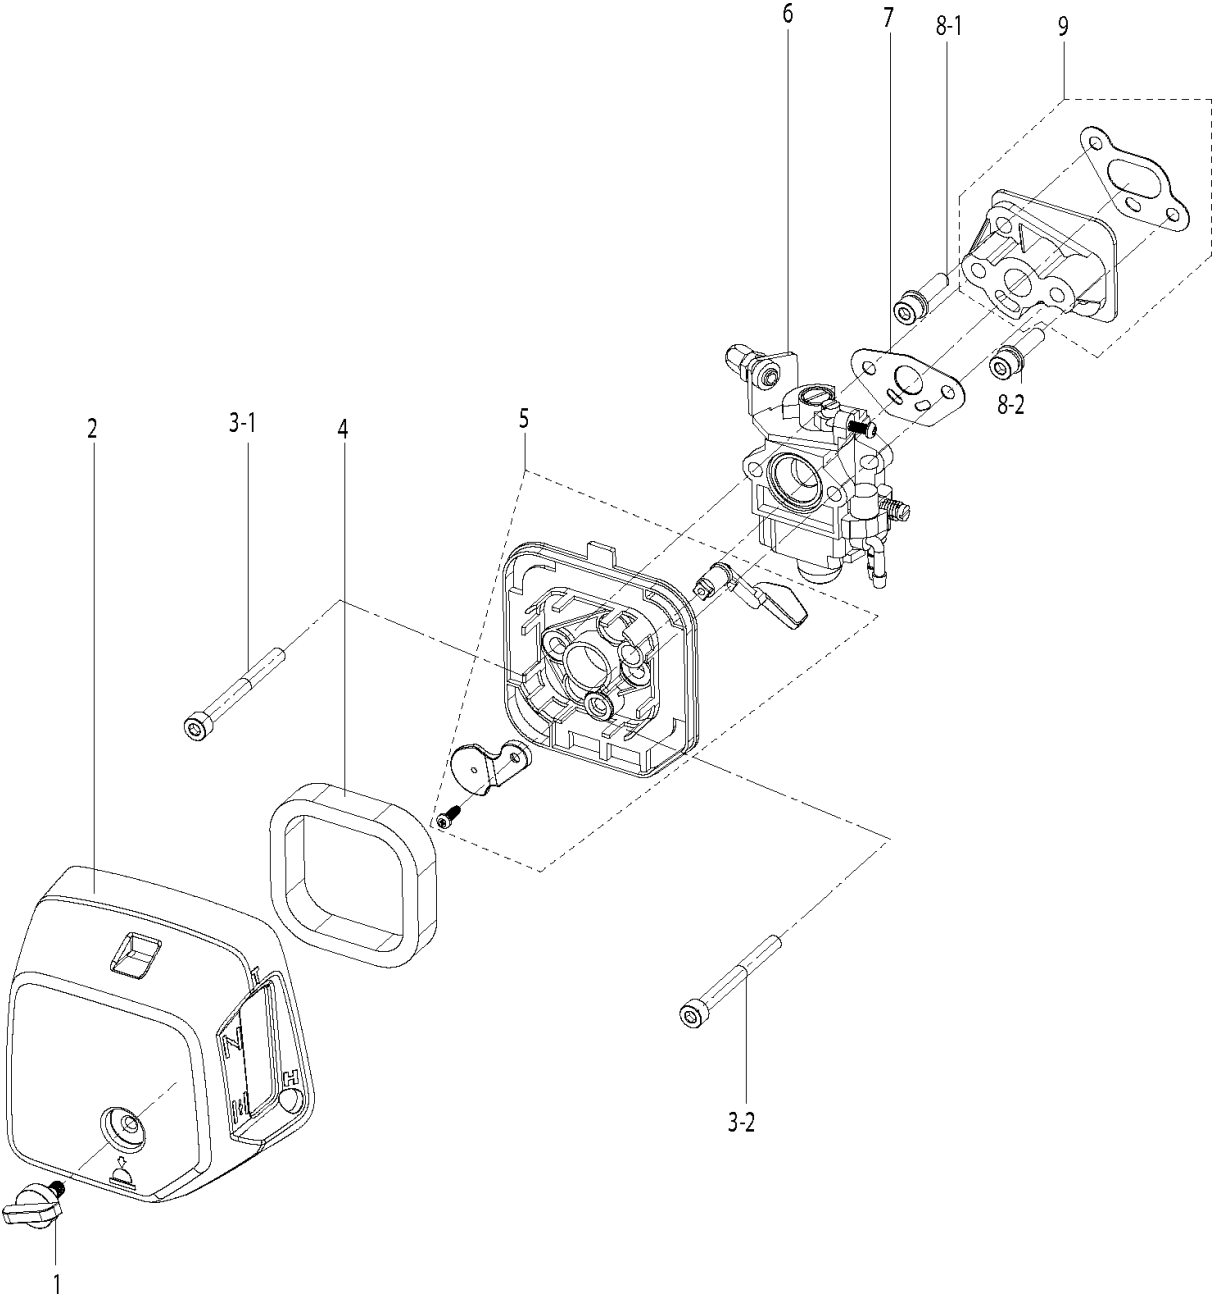

SPARE PARTS LIST

SPRAYERS

321 S15, 967078502, 2016-11, Only
intended for Latin America market

ACCESSORIES

321 S15, 967078502, 2016-11, Only intended for Latin America market

Ref	Part No	Description	Remark	QTY KIT
1	590 21 28-01	SERVICE TOOLS		1
2	589 85 29-01	GASKET		4
3	589 85 28-01	GASKET		4
4	589 82 82-01	SEAL		4
5	589 82 60-01	SEAL		4

AIR FILTER

321 S15, 967078502, 2016-11, Only intended for Latin America market

Ref	Part No	Description	Remark	QTY KIT
1	589 54 17-01	KNOB		1
2	582 61 96-01	FILTER COVER		1
3	589 87 80-02	SCREW		2
4	589 54 21-01	AIR FILTER		1
5	590 21 15-01	HOLDER ASSY		1
6	589 54 13-01	CARBURETTOR		1
7	589 54 14-01	GASKET		1
8	589 87 74-02	SCREW		2
9	590 21 16-01	INSULATOR		1

CONTROLS

321 S15, 967078502, 2016-11, Only intended for Latin America market

Ref	Part No	Description	Remark	QTY KIT
1	589 54 57-01	THROTTLE SYSTEM		1
2	589 83 48-01	THROTTLE CABLE		1
3	589 83 56-01	SHORT CIRCUIT CABLE		1

Ref	Part No	Description	Remark	QTY	KIT
1	589 53 94-01	BRIDGE		1	
2	589 53 63-01	SEAL		1	
3	503 25 17-01	BALL BEARING		2	
4	589 53 65-01	GASKET		1	
5	589 53 66-01	CIRCLIP		1	
6	589 87 74-03	SCREW		3	
7	589 54 04-01	IGNITION MODULE ASSY		1	
8	589 87 74-02	SCREW		2	
9	589 53 64-01	SEAL		1	
10	589 54 02-01	FLYWHEEL		1	
11	530 01 59-17	NUT		1	
12	586 06 04-01	WASHER		2	
13	589 53 96-01	CLUTCH		1	
14	589 82 03-01	SPRING		1	13
15	589 53 97-01	SPRING WASHER		2	
16	589 53 98-01	SCREW		2	
17	589 87 74-02	SCREW		4	
18	589 97 15-01	BOLT	M6X16	4	
19	589 54 05-01	SHORT CIRCUIT CABLE		1	