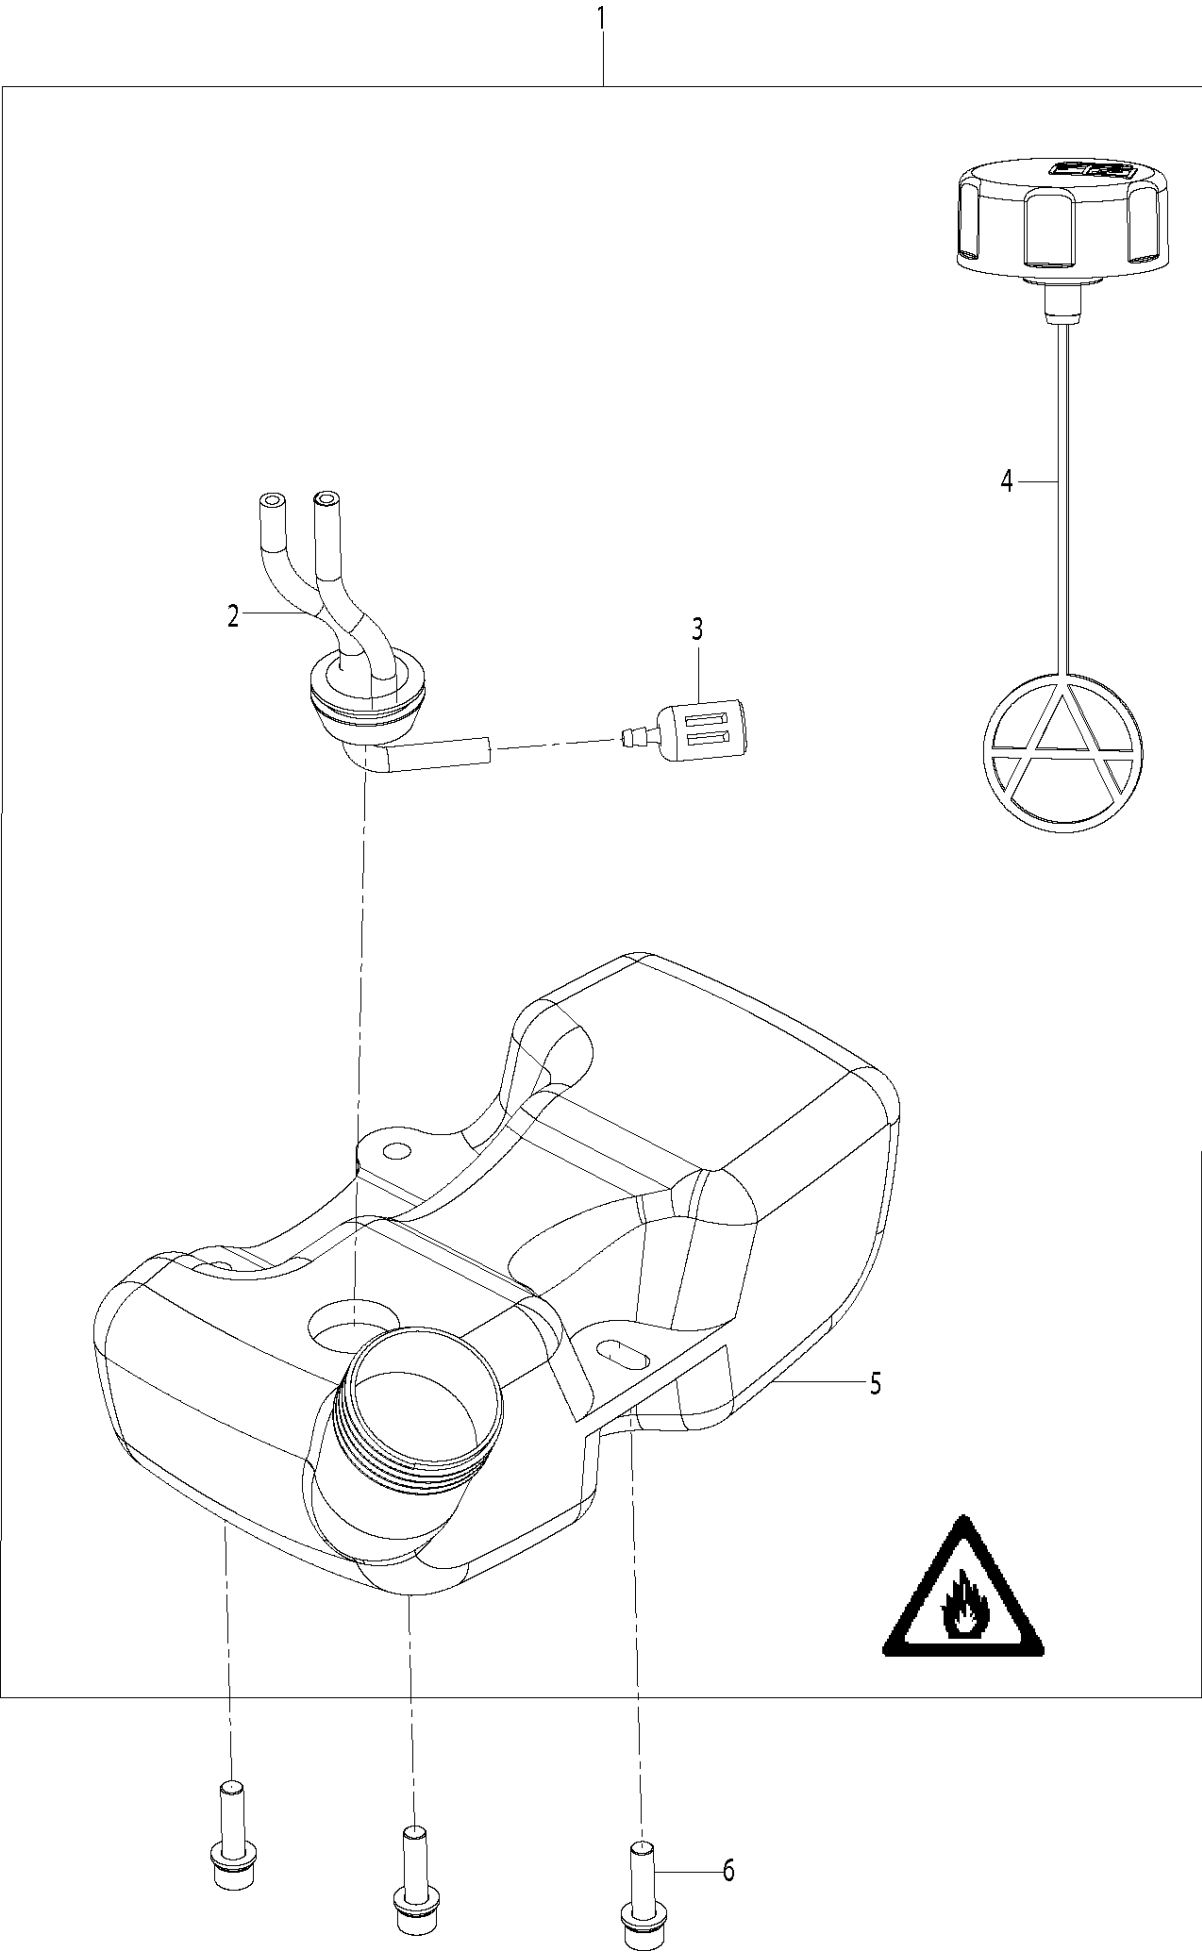

FUEL SYSTEM

321 S15, 967078502, 2016-11, Only intended for Latin America market

Ref	Part No	Description	Remark	QTY	KIT
1	589 54 11-01	FUEL TANK ASSY		1	
2	590 21 12-01	GROMMET		1	1
3	589 82 12-01	FUEL FILTER		1	1
4	589 54 12-01	TANK CAP ASSY		1	1
5	589 82 09-01	FUEL TANK		1	1
6	589 87 74-02	SCREW		3