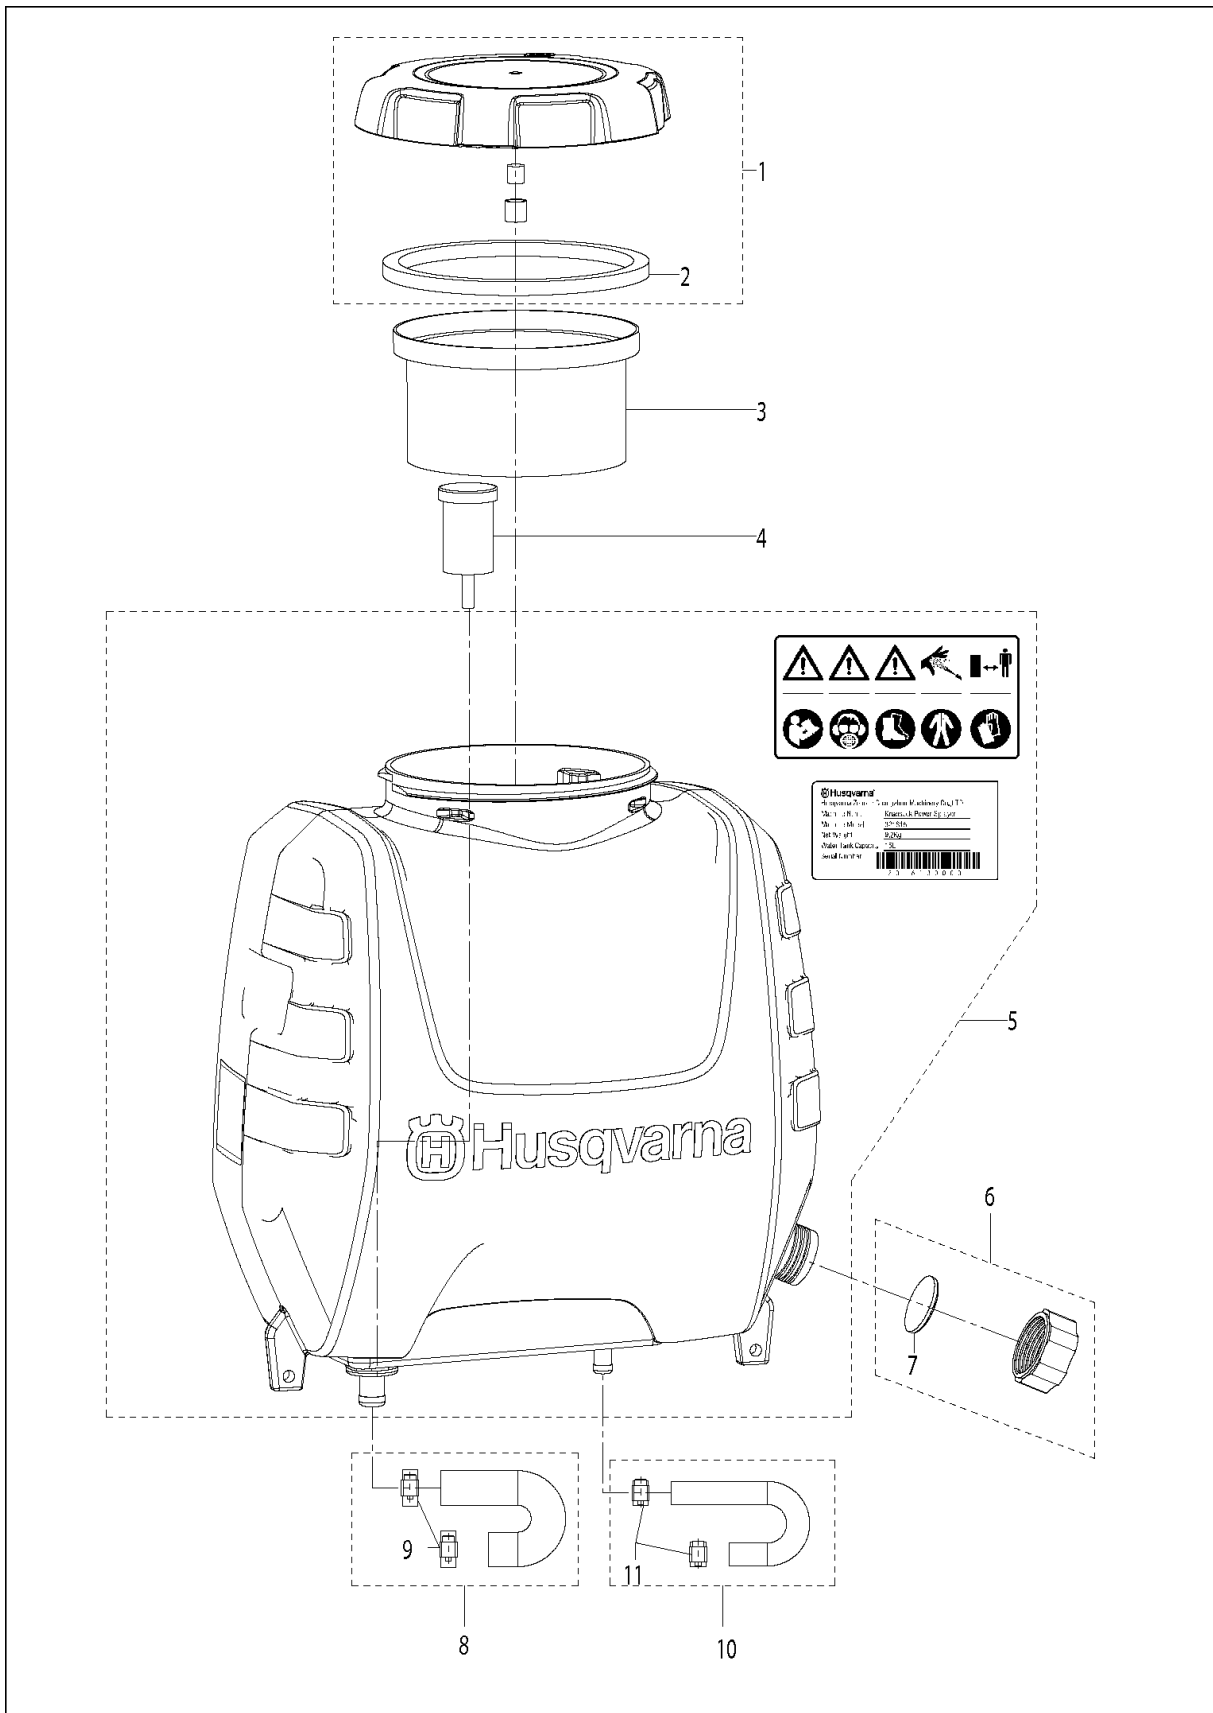

TANK

321 S15, 967078502, 2016-11, Only intended for Latin America market

Ref	Part No	Description	Remark	QTY	KIT
1	589 32 51-01	TANK CAP ASSY		1	
2	589 83 45-01	GASKET		1	1
3	589 54 22-01	FILTER		1	
4	589 54 56-01	FILTER PLUG		1	
5	590 21 21-01	SERVICE PARTS SYSTEM		1	
6	589 54 55-01	CAP ASSY		1	
7	589 83 47-01	GASKET		1	
8	590 21 22-01	CLAMP ASSY		1	
9	589 54 63-01	CLAMP		2	8
10	590 21 23-01	PIPE		1	
11	589 54 64-01	CLAMP		2	10