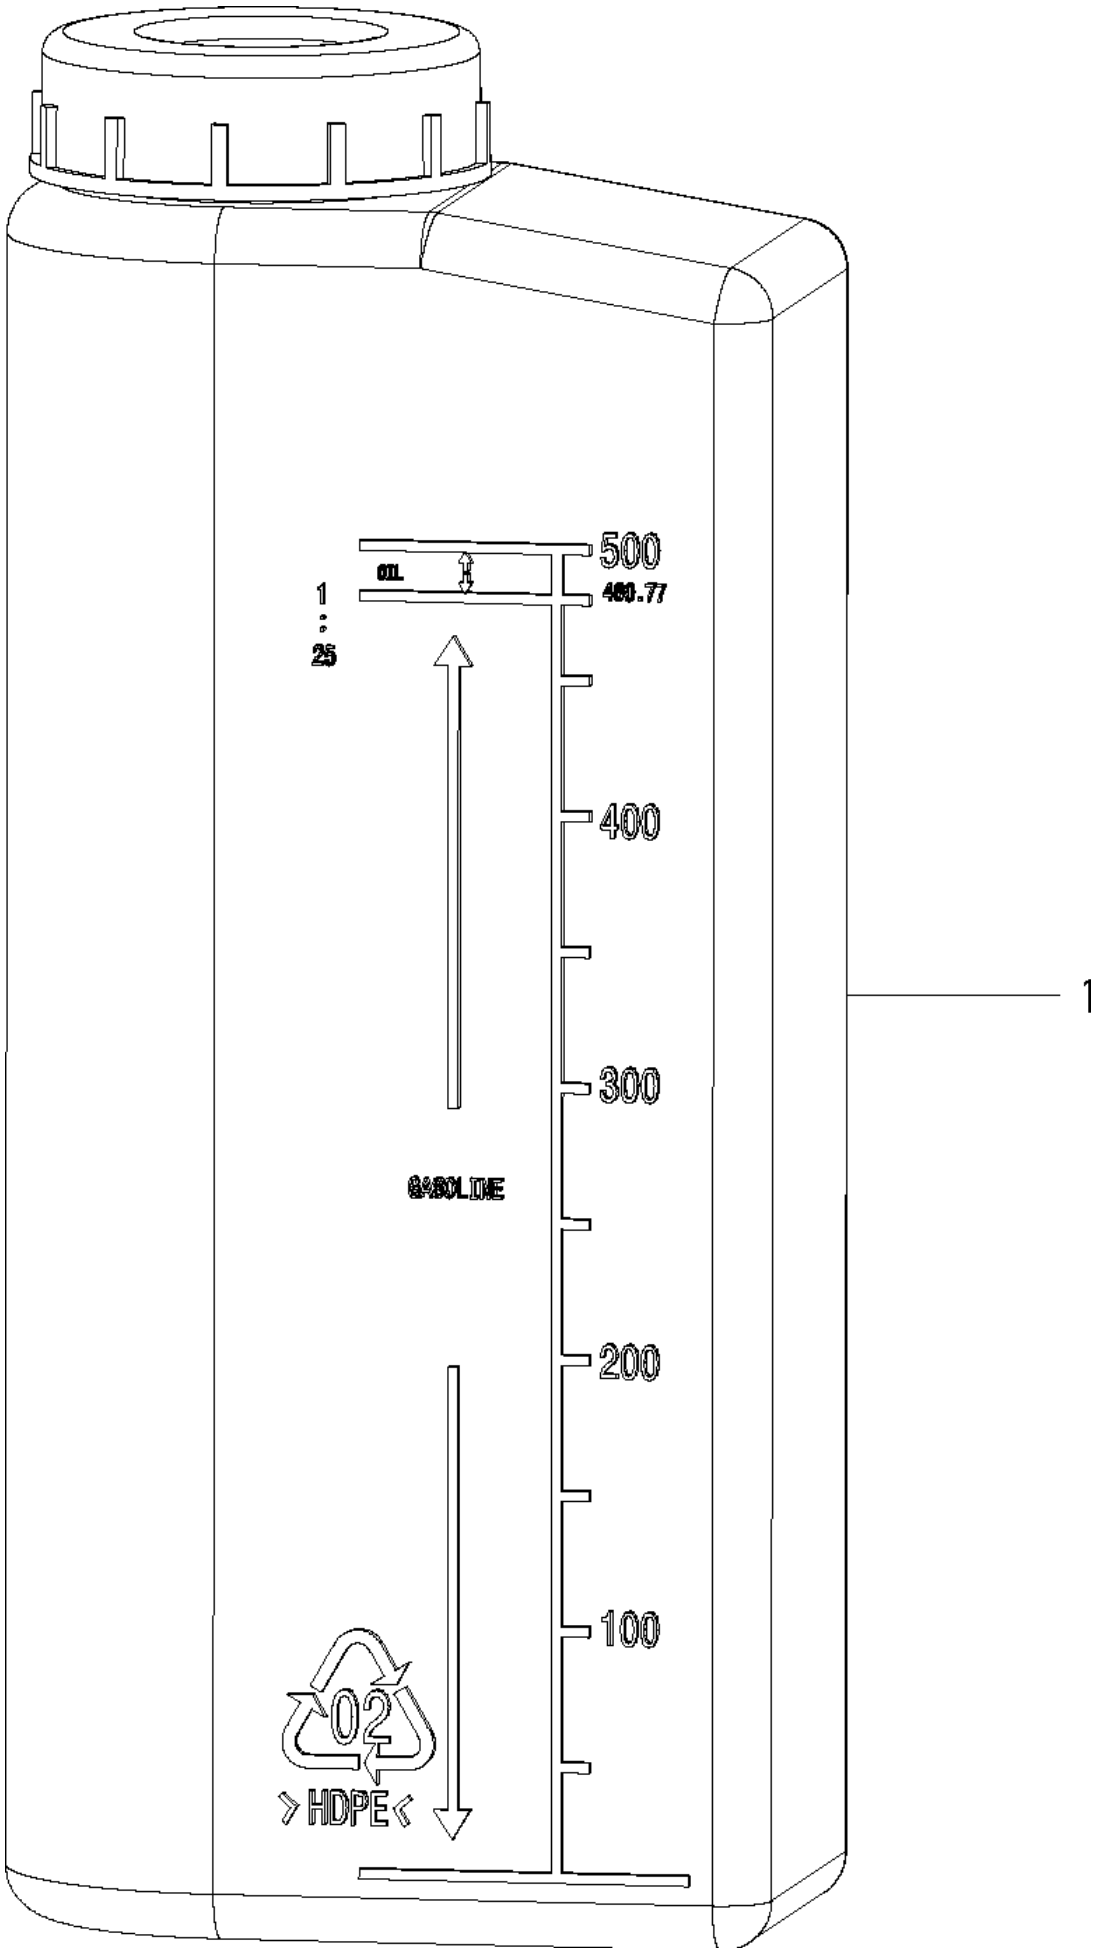

MUFFLER

321 S15, 967078502, 2016-11, Only intended for Latin America market

Ref	Part No	Description	Remark	QTY	KIT
1	589 87 80-01	SCREW		2	
2	590 21 11-01	MUFFLER ASSY		1	
3	589 54 06-01	MUFFLER		1	2
4	589 54 08-01	MUFFLER GASKET		2	2