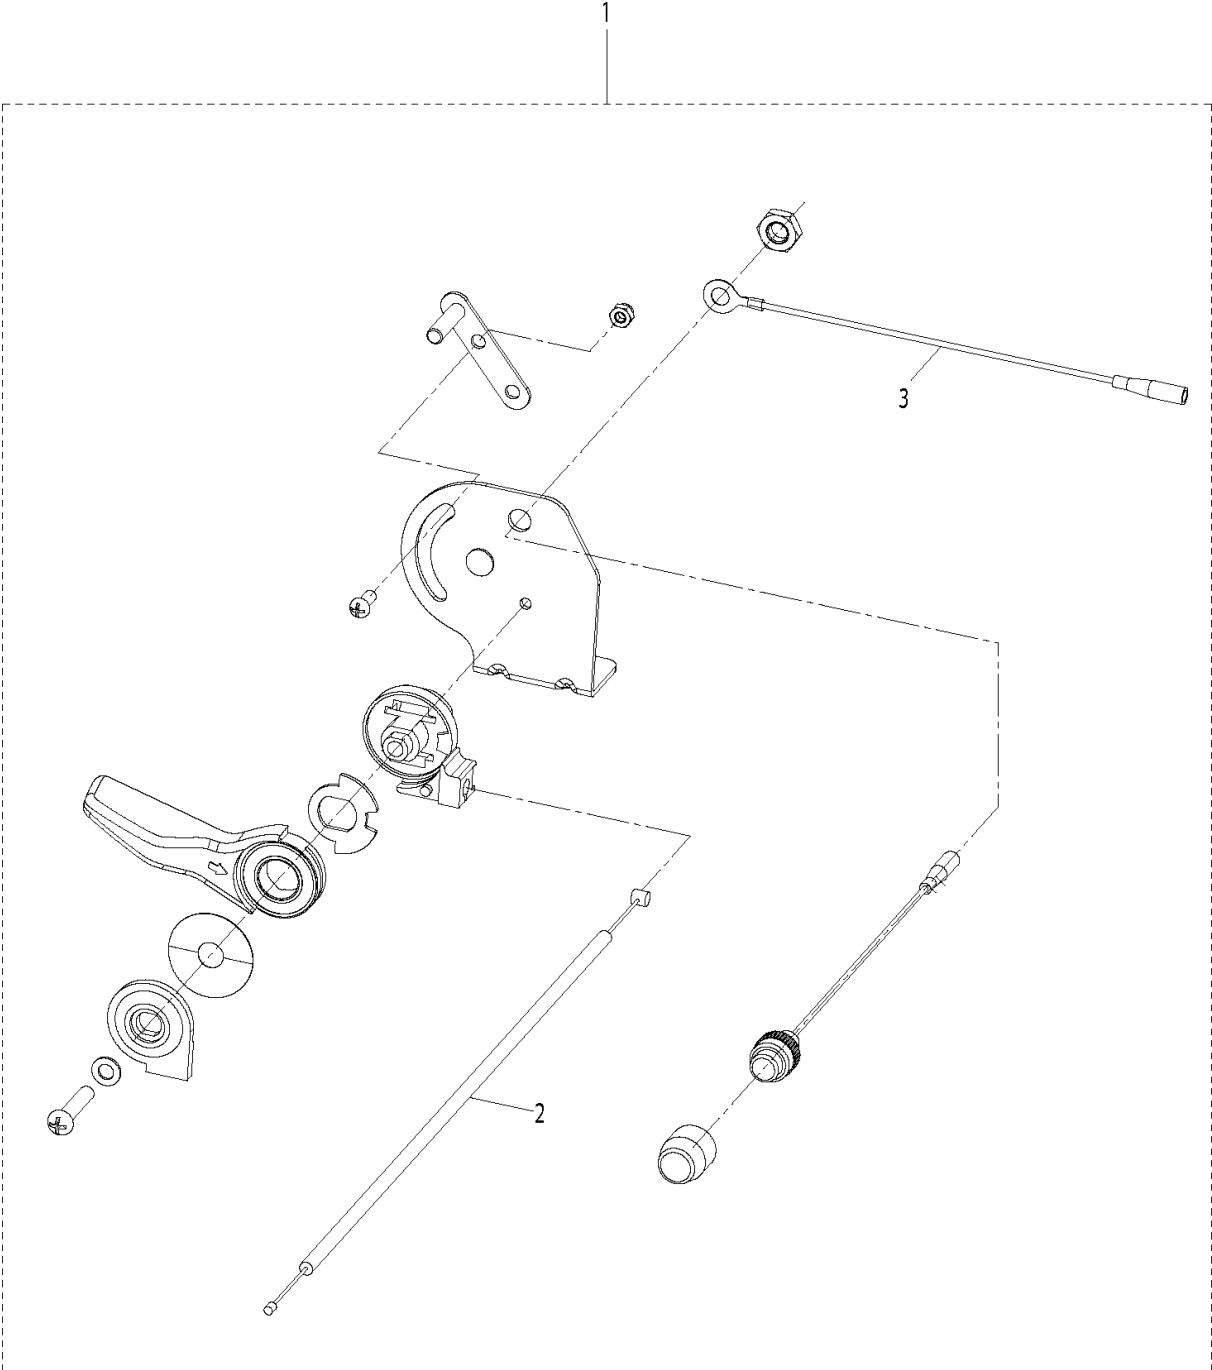

SPARE PARTS LIST

SPRAYERS

321 S15, 967078502, 2016-11, Only
intended for Latin America market

ACCESSORIES

321 S15, 967078502, 2016-11, Only intended for Latin America market

Ref	Part No	Description	Remark	QTY KIT
1	590 21 28-01	SERVICE TOOLS		1
2	589 85 29-01	GASKET		4
3	589 85 28-01	GASKET		4
4	589 82 82-01	SEAL		4
5	589 82 60-01	SEAL		4

AIR FILTER

321 S15, 967078502, 2016-11, Only intended for Latin America market

Ref	Part No	Description	Remark	QTY KIT
1	589 54 17-01	KNOB		1
2	582 61 96-01	FILTER COVER		1
3	589 87 80-02	SCREW		2
4	589 54 21-01	AIR FILTER		1
5	590 21 15-01	HOLDER ASSY		1
6	589 54 13-01	CARBURETTOR		1
7	589 54 14-01	GASKET		1
8	589 87 74-02	SCREW		2
9	590 21 16-01	INSULATOR		1

CONTROLS

321 S15, 967078502, 2016-11, Only intended for Latin America market

Ref	Part No	Description	Remark	QTY KIT
1	589 54 57-01	THROTTLE SYSTEM		1
2	589 83 48-01	THROTTLE CABLE		1
3	589 83 56-01	SHORT CIRCUIT CABLE		1

Ref	Part No	Description	Remark	QTY	KIT
1	589 53 94-01	BRIDGE		1	
2	589 53 63-01	SEAL		1	
3	503 25 17-01	BALL BEARING		2	
4	589 53 65-01	GASKET		1	
5	589 53 66-01	CIRCLIP		1	
6	589 87 74-03	SCREW		3	
7	589 54 04-01	IGNITION MODULE ASSY		1	
8	589 87 74-02	SCREW		2	
9	589 53 64-01	SEAL		1	
10	589 54 02-01	FLYWHEEL		1	
11	530 01 59-17	NUT		1	
12	586 06 04-01	WASHER		2	
13	589 53 96-01	CLUTCH		1	
14	589 82 03-01	SPRING		1	13
15	589 53 97-01	SPRING WASHER		2	
16	589 53 98-01	SCREW		2	
17	589 87 74-02	SCREW		4	
18	589 97 15-01	BOLT	M6X16	4	
19	589 54 05-01	SHORT CIRCUIT CABLE		1	