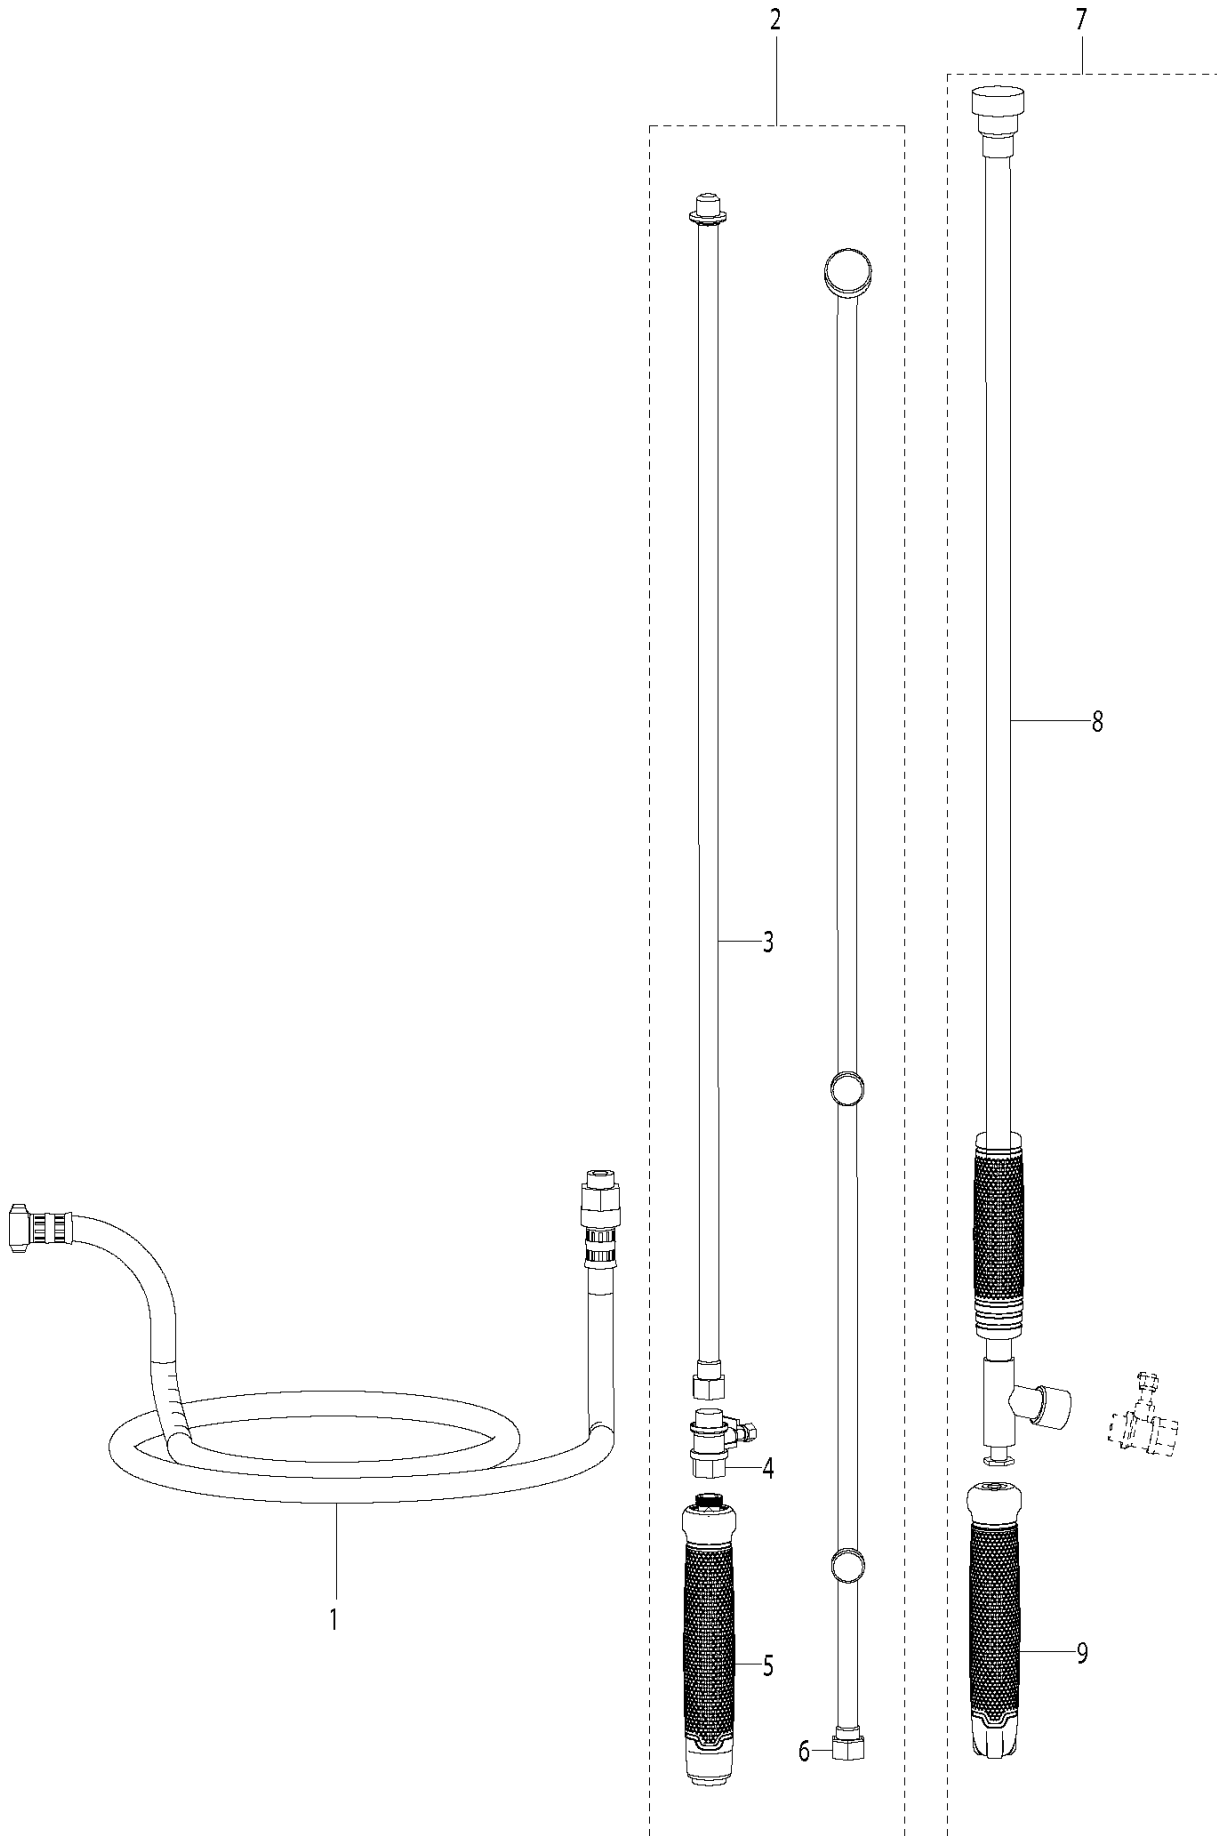

SPRAY LANCE

321 S15, 967078502, 2016-11, Only intended for Latin America market

Ref	Part No	Description	Remark	QTY	KIT
1	589 54 72-01	PIPE		1	
2	589 54 76-01	SPRAY LANCE		1	
3	589 54 74-01	ROD		1	2
4	589 54 73-01	VALVE ASSY		1	2
5	582 62 06-01	HANDLE ASSY		1	2
6	589 54 75-01	ROD		1	2
7	589 54 77-01	SPRAY LANCE		1	
8	589 78 98-01	SPRAY LANCE		1	7
9	582 62 07-01	HANDLE ASSY		1	7