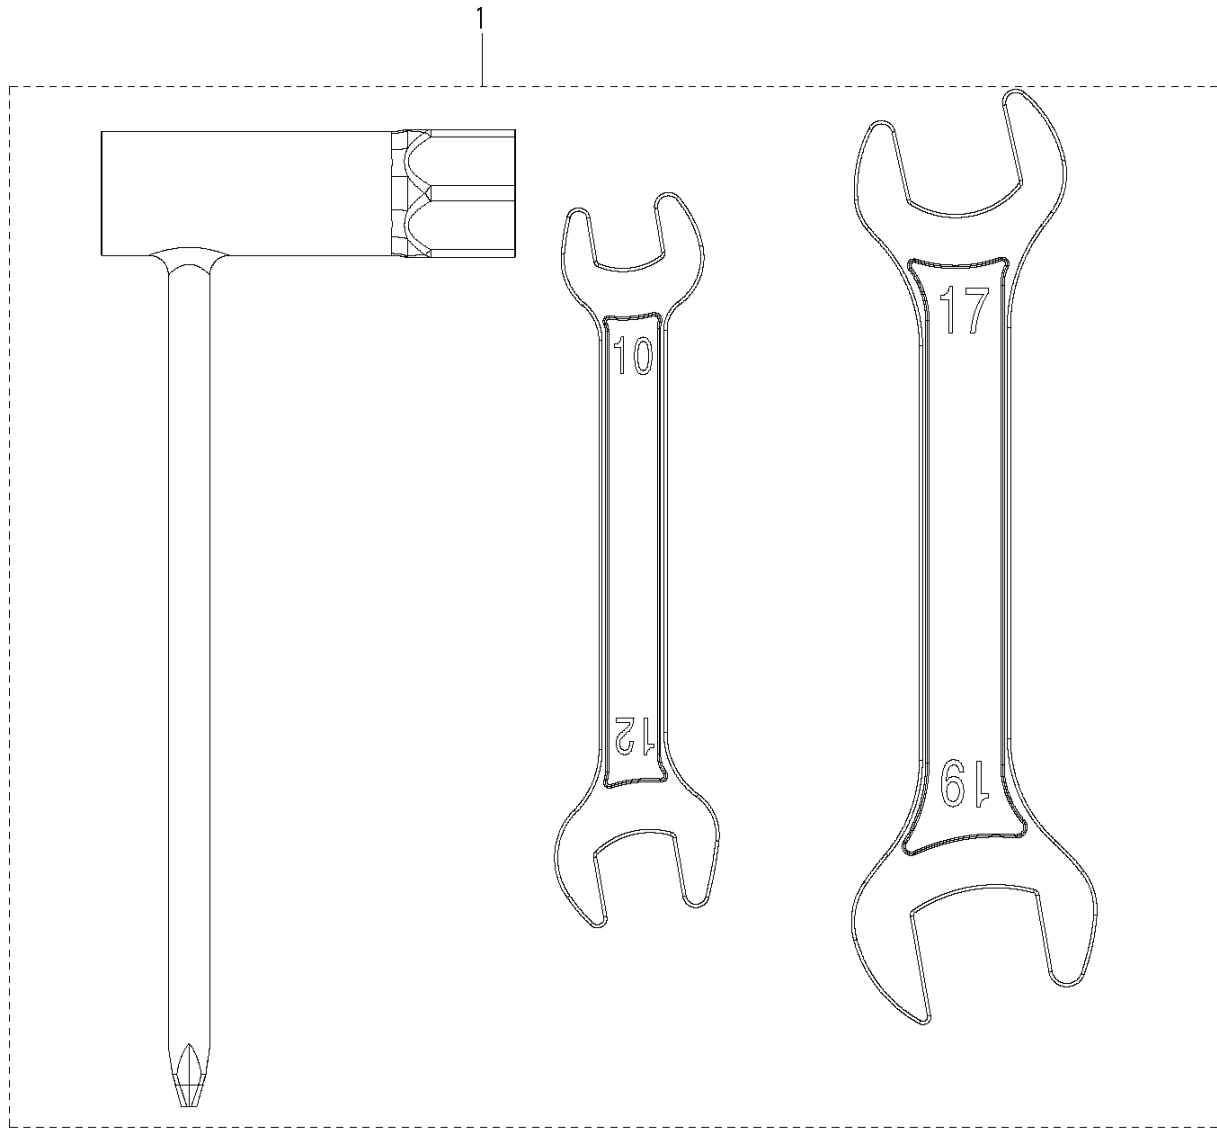

SPARE PARTS LIST

SPRAYERS

321 S15, 967078502, 2016-11, Only
intended for Latin America market

ACCESSORIES

321 S15, 967078502, 2016-11, Only intended for Latin America market

Ref	Part No	Description	Remark	QTY KIT
1	590 21 28-01	SERVICE TOOLS		1
2	589 85 29-01	GASKET		4
3	589 85 28-01	GASKET		4
4	589 82 82-01	SEAL		4
5	589 82 60-01	SEAL		4

AIR FILTER

321 S15, 967078502, 2016-11, Only intended for Latin America market

Ref	Part No	Description	Remark	QTY KIT
1	589 54 17-01	KNOB		1
2	582 61 96-01	FILTER COVER		1
3	589 87 80-02	SCREW		2
4	589 54 21-01	AIR FILTER		1
5	590 21 15-01	HOLDER ASSY		1
6	589 54 13-01	CARBURETTOR		1
7	589 54 14-01	GASKET		1
8	589 87 74-02	SCREW		2
9	590 21 16-01	INSULATOR		1

CONTROLS

321 S15, 967078502, 2016-11, Only intended for Latin America market

Ref	Part No	Description	Remark	QTY KIT
1	589 54 57-01	THROTTLE SYSTEM		1
2	589 83 48-01	THROTTLE CABLE		1
3	589 83 56-01	SHORT CIRCUIT CABLE		1

Ref	Part No	Description	Remark	QTY	KIT
1	589 53 94-01	BRIDGE		1	
2	589 53 63-01	SEAL		1	
3	503 25 17-01	BALL BEARING		2	
4	589 53 65-01	GASKET		1	
5	589 53 66-01	CIRCLIP		1	
6	589 87 74-03	SCREW		3	
7	589 54 04-01	IGNITION MODULE ASSY		1	
8	589 87 74-02	SCREW		2	
9	589 53 64-01	SEAL		1	
10	589 54 02-01	FLYWHEEL		1	
11	530 01 59-17	NUT		1	
12	586 06 04-01	WASHER		2	
13	589 53 96-01	CLUTCH		1	
14	589 82 03-01	SPRING		1	13
15	589 53 97-01	SPRING WASHER		2	
16	589 53 98-01	SCREW		2	
17	589 87 74-02	SCREW		4	
18	589 97 15-01	BOLT	M6X16	4	
19	589 54 05-01	SHORT CIRCUIT CABLE		1	