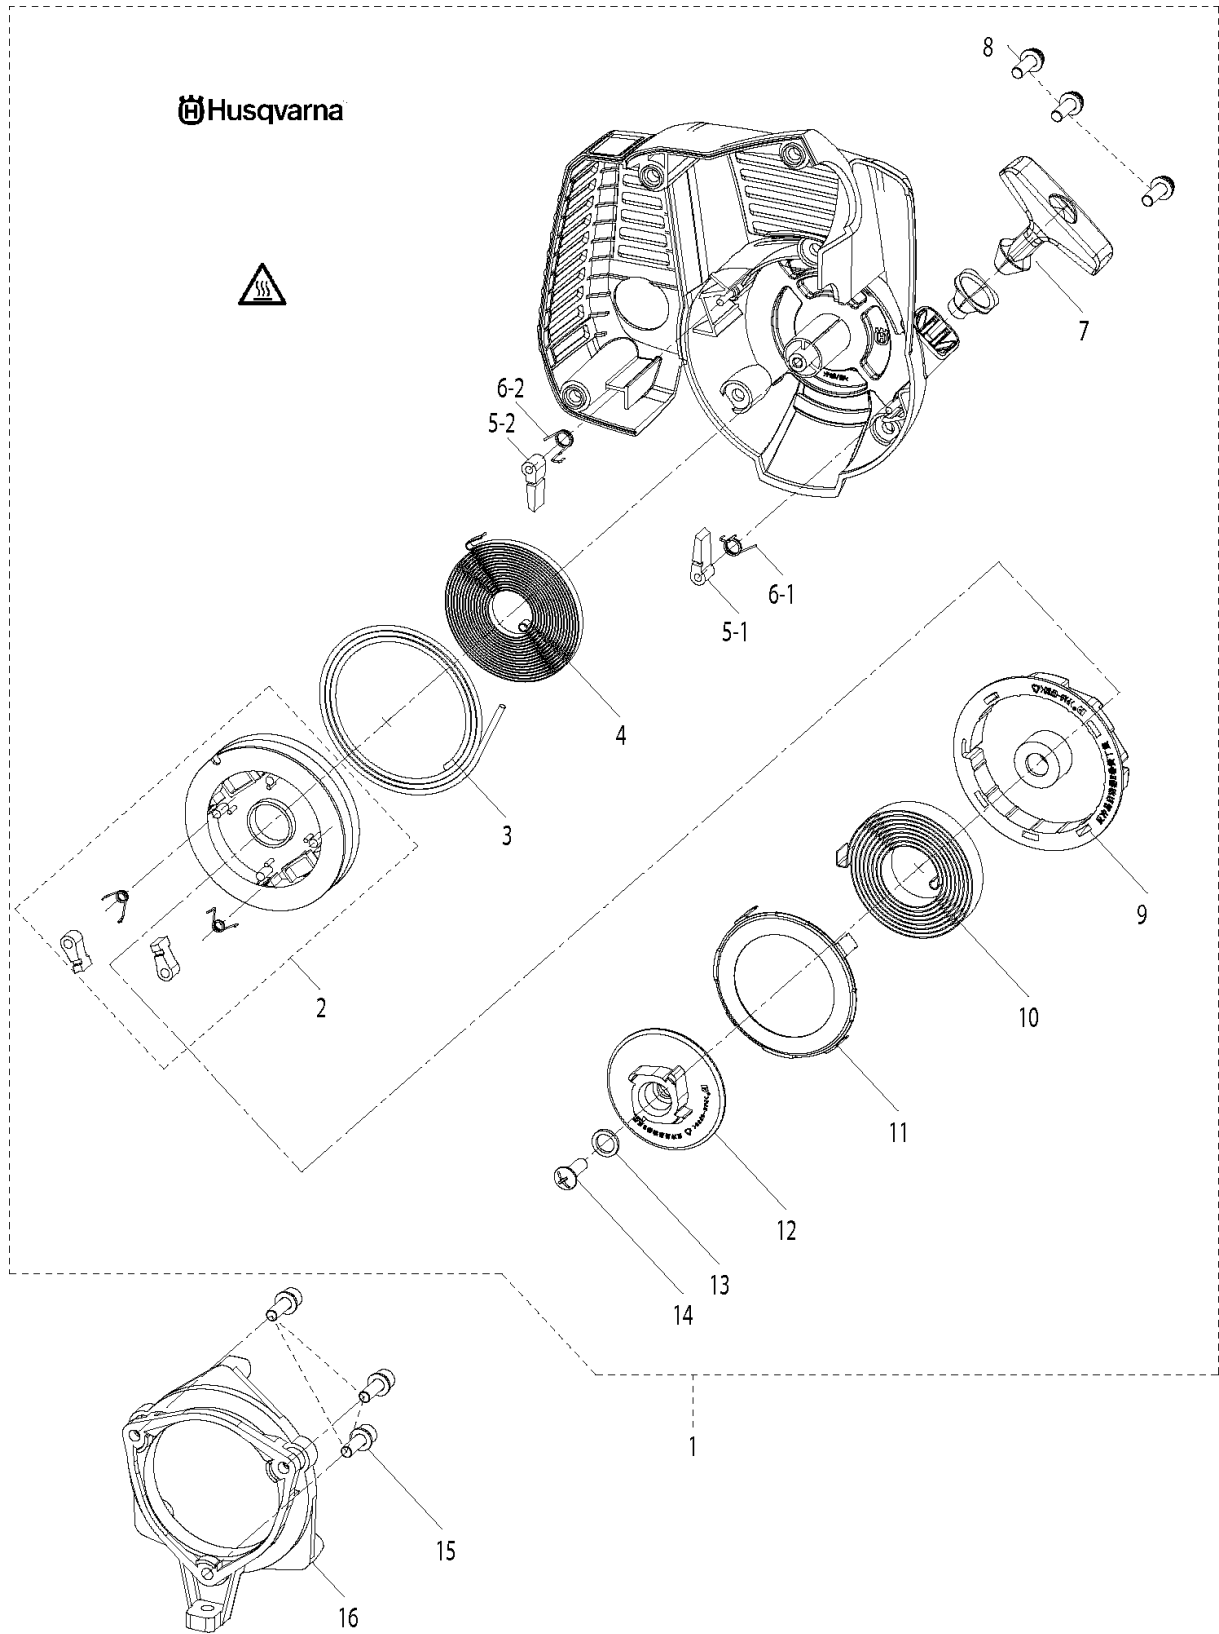

STARTER

321 S15, 967078502, 2016-11, Only intended for Latin America market

Ref	Part No	Description	Remark	QTY	KIT
1	590 21 13-01	STARTER ASSY		1	
2	590 21 14-01	PULLEY ASSY		1	1
3	589 82 28-01	ROPE		1	1
4	589 82 29-01	COIL SPRING		1	1
5	589 82 22-01	PAWL		2	1
6	589 82 24-01	SPRING		2	1
7	575 48 95-01	STARTER HANDLE		1	1
8	589 87 88-01	SCREW		3	1
9	589 82 31-01	STARTER PULLEY		1	1
10	589 82 32-01	COIL SPRING		1	1
11	589 82 33-01	PLATE		1	1
12	589 82 34-01	DRIVER		1	1
13	589 82 37-01	WASHER		1	1
14	589 87 94-01	SCREW CRPANT		1	1
15	589 87 77-01	SCREW		3	
16	582 62 43-01	SEAT		1