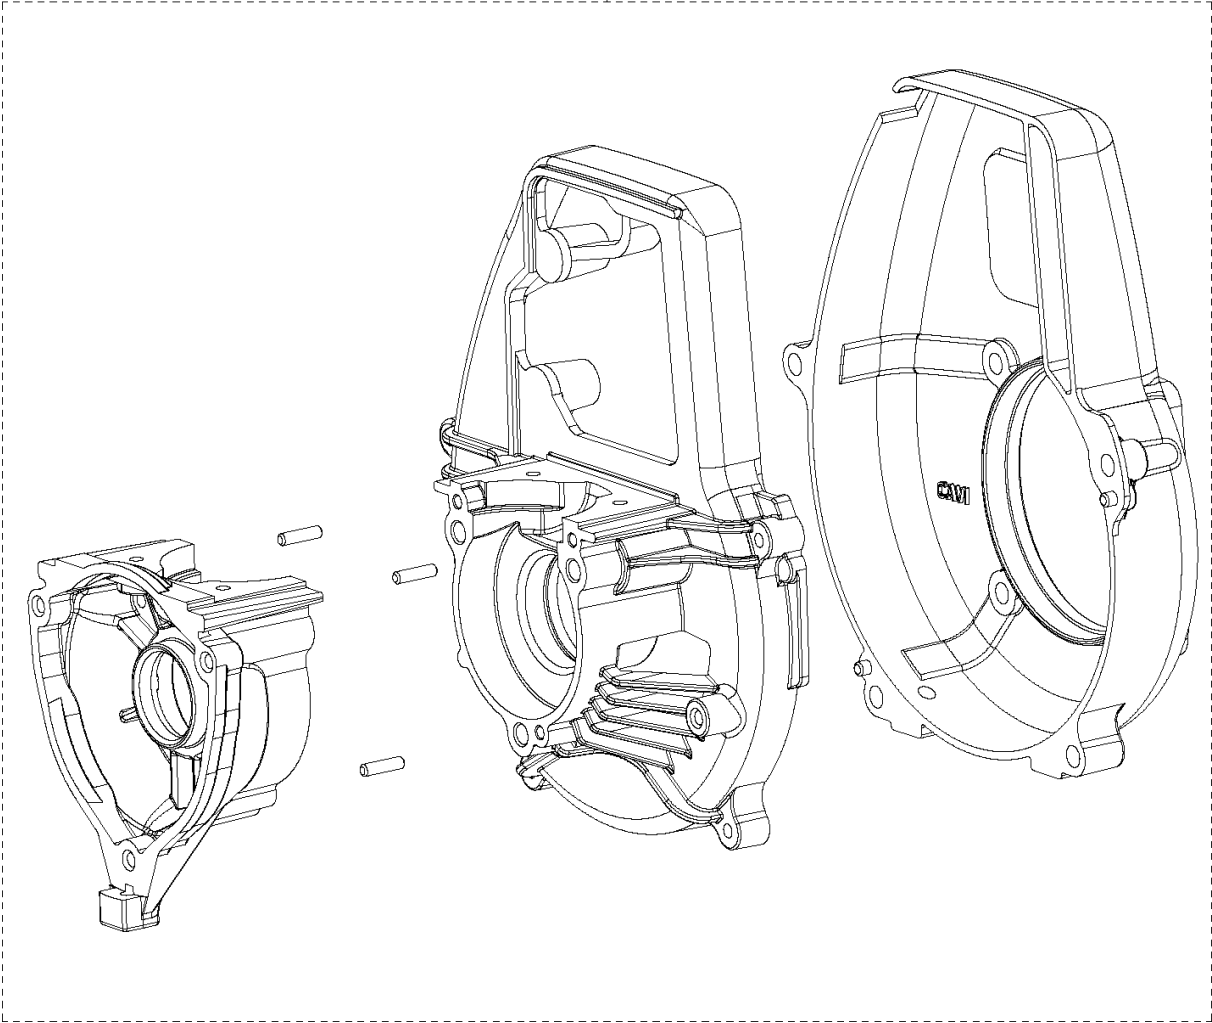

CONTROLS

321 S15, 967078502, 2016-11, Only intended for Latin America market

Ref	Part No	Description	Remark	QTY KIT
1	589 54 57-01	THROTTLE SYSTEM		1
2	589 83 48-01	THROTTLE CABLE		1
3	589 83 56-01	SHORT CIRCUIT CABLE		1

1