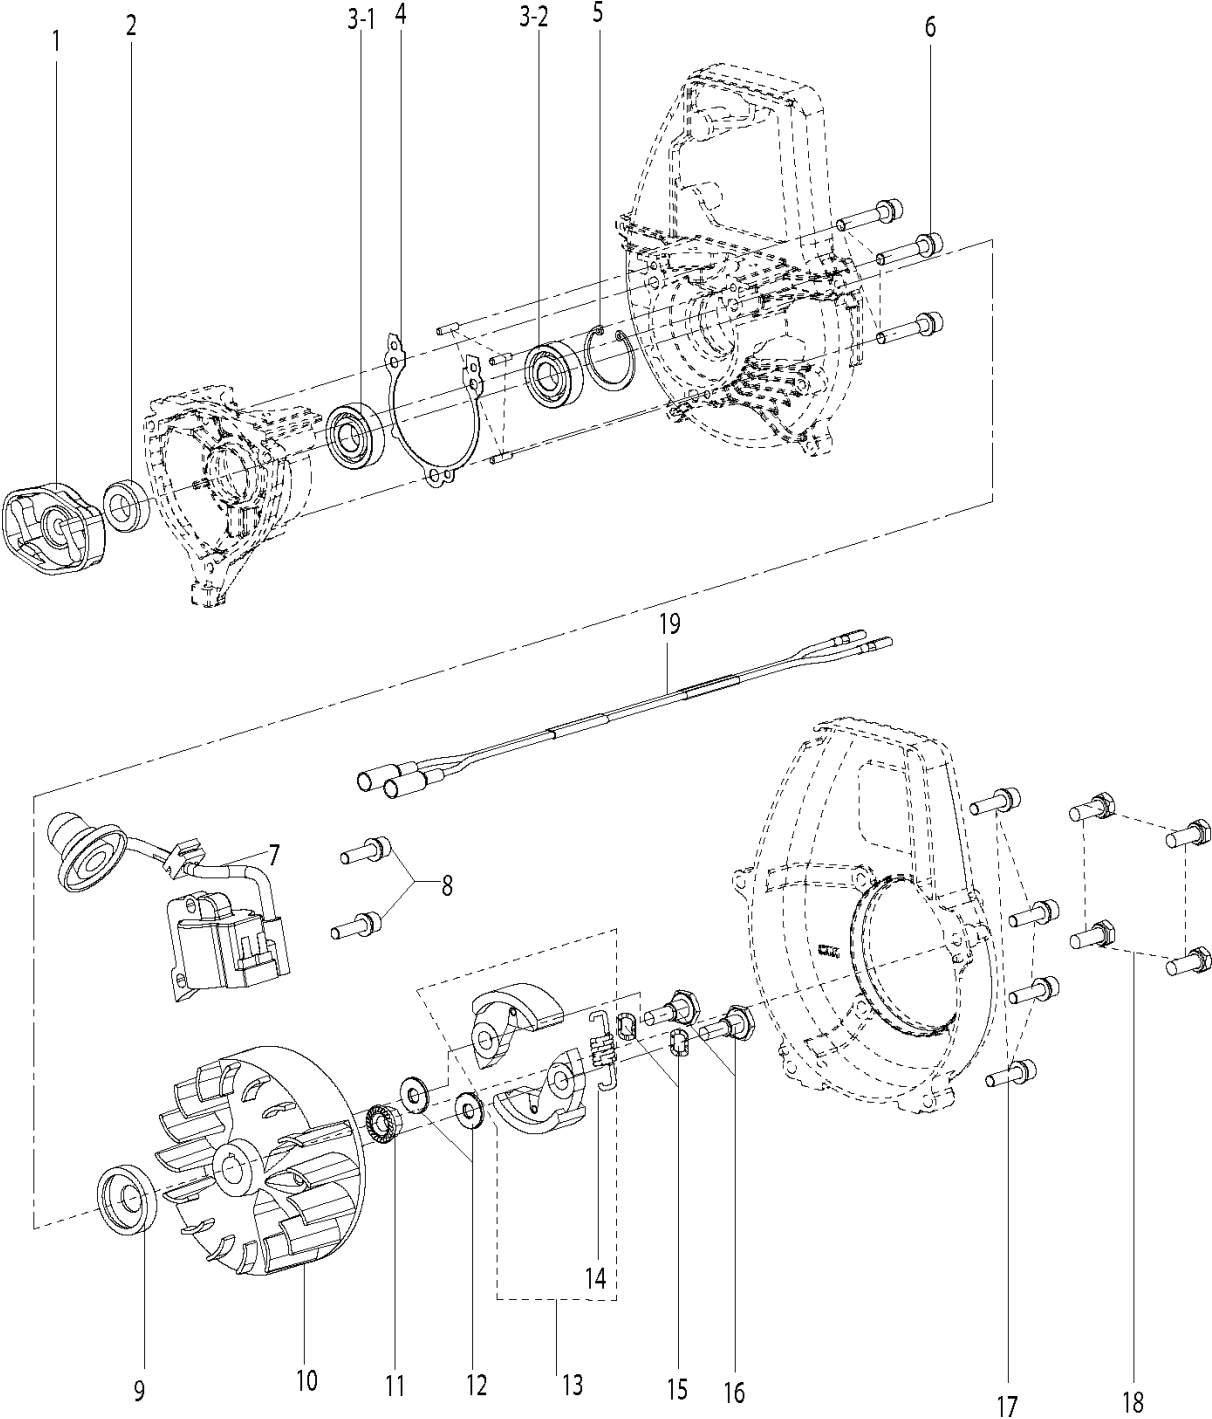

CRANKCASE & CLUTCHDRUM
market

321 S15, 967078502, 2016-11, Only intended for Latin America

Ref	Part No	Description	Remark	QTY	KIT
1	589 53 94-01	BRIDGE		1	
2	589 53 63-01	SEAL		1	
3	503 25 17-01	BALL BEARING		2	
4	589 53 65-01	GASKET		1	
5	589 53 66-01	CIRCLIP		1	
6	589 87 74-03	SCREW		3	
7	589 54 04-01	IGNITION MODULE ASSY		1	
8	589 87 74-02	SCREW		2	
9	589 53 64-01	SEAL		1	
10	589 54 02-01	FLYWHEEL		1	
11	530 01 59-17	NUT		1	
12	586 06 04-01	WASHER		2	
13	589 53 96-01	CLUTCH		1	
14	589 82 03-01	SPRING		1	13
15	589 53 97-01	SPRING WASHER		2	
16	589 53 98-01	SCREW		2	
17	589 87 74-02	SCREW		4	
18	589 97 15-01	BOLT	M6X16	4	
19	589 54 05-01	SHORT CIRCUIT CABLE		1