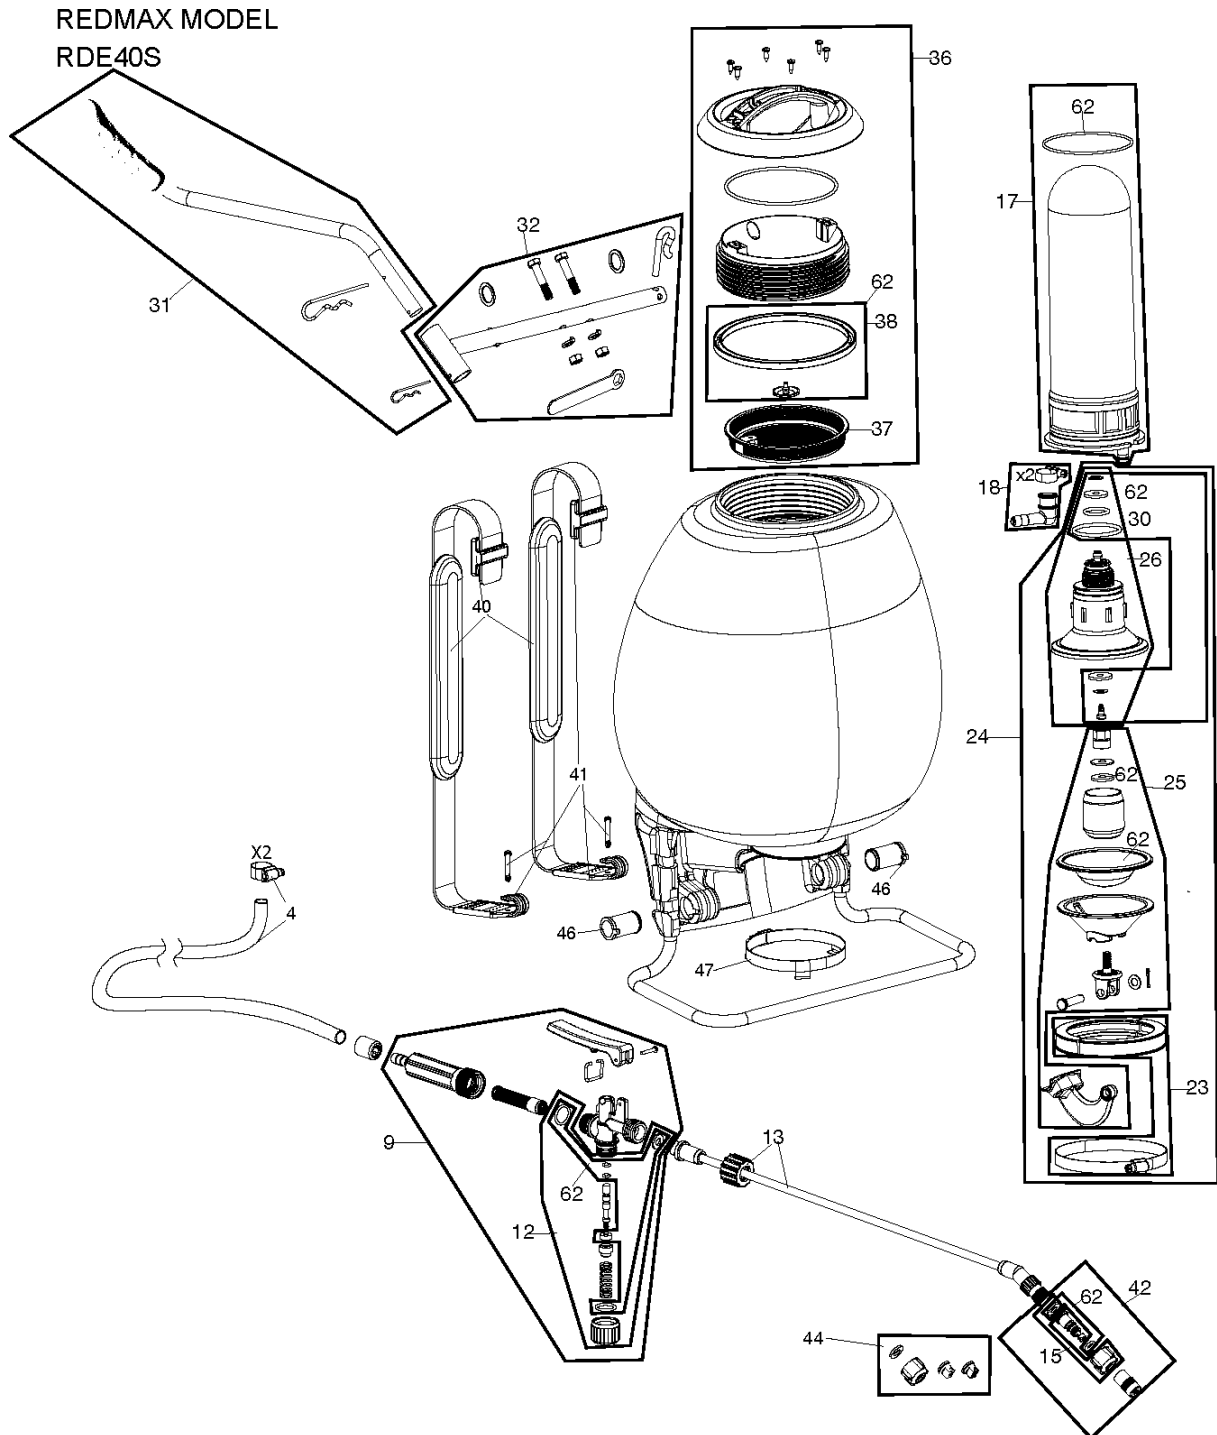

SPARE PARTS LIST

SPRAYERS

RDE 40S, 2013-10

Ref	Part no.	Description	Remark	Qty	Kit
9	574 15 22-01	COMP SPRAY PISTOL WBUILTNFILTE			
12	574 15 23-01	SPINDLE SET			
13	574 15 26-01	BRASS SPRAY WAND 20"			
15	574 15 27-01	NOZZLE HOLDER			
16	585 83 03-01	SPRAYER			
17	585 83 03-02	SPRAYER			
18	574 15 16-01	90 DEGREE FITTING & CLAMP			
23	585 83 03-03	SPRAYER			
24	585 82 97-03	SPRAYER			
25	585 82 97-04	SPRAYER			
26	585 82 97-05	SPRAYER			
30	585 83 03-04	SPRAYER			
31	574 15 04-01	PUMP HANDLE (FOLD-BACK TYPE)			
32	585 83 03-05	SPRAYER			
36	585 82 97-06	SPRAYER			
37	585 83 03-06	SPRAYER			
38	574 14 93-01	SEAL			
40	585 83 03-08	SPRAYER			
41	585 83 03-09	SPRAYER			
42	574 15 28-01	ADJ BRASS NOZZLE WITH HOLDER			
44	574 15 39-01	PLASTIC SPRAY TIP SET (2-8004)			
46	574 14 95-01	Nylon bearing			
47	574 15 06-01	RETENTION CLAMP			
62	585 82 97-07	SPRAYER			