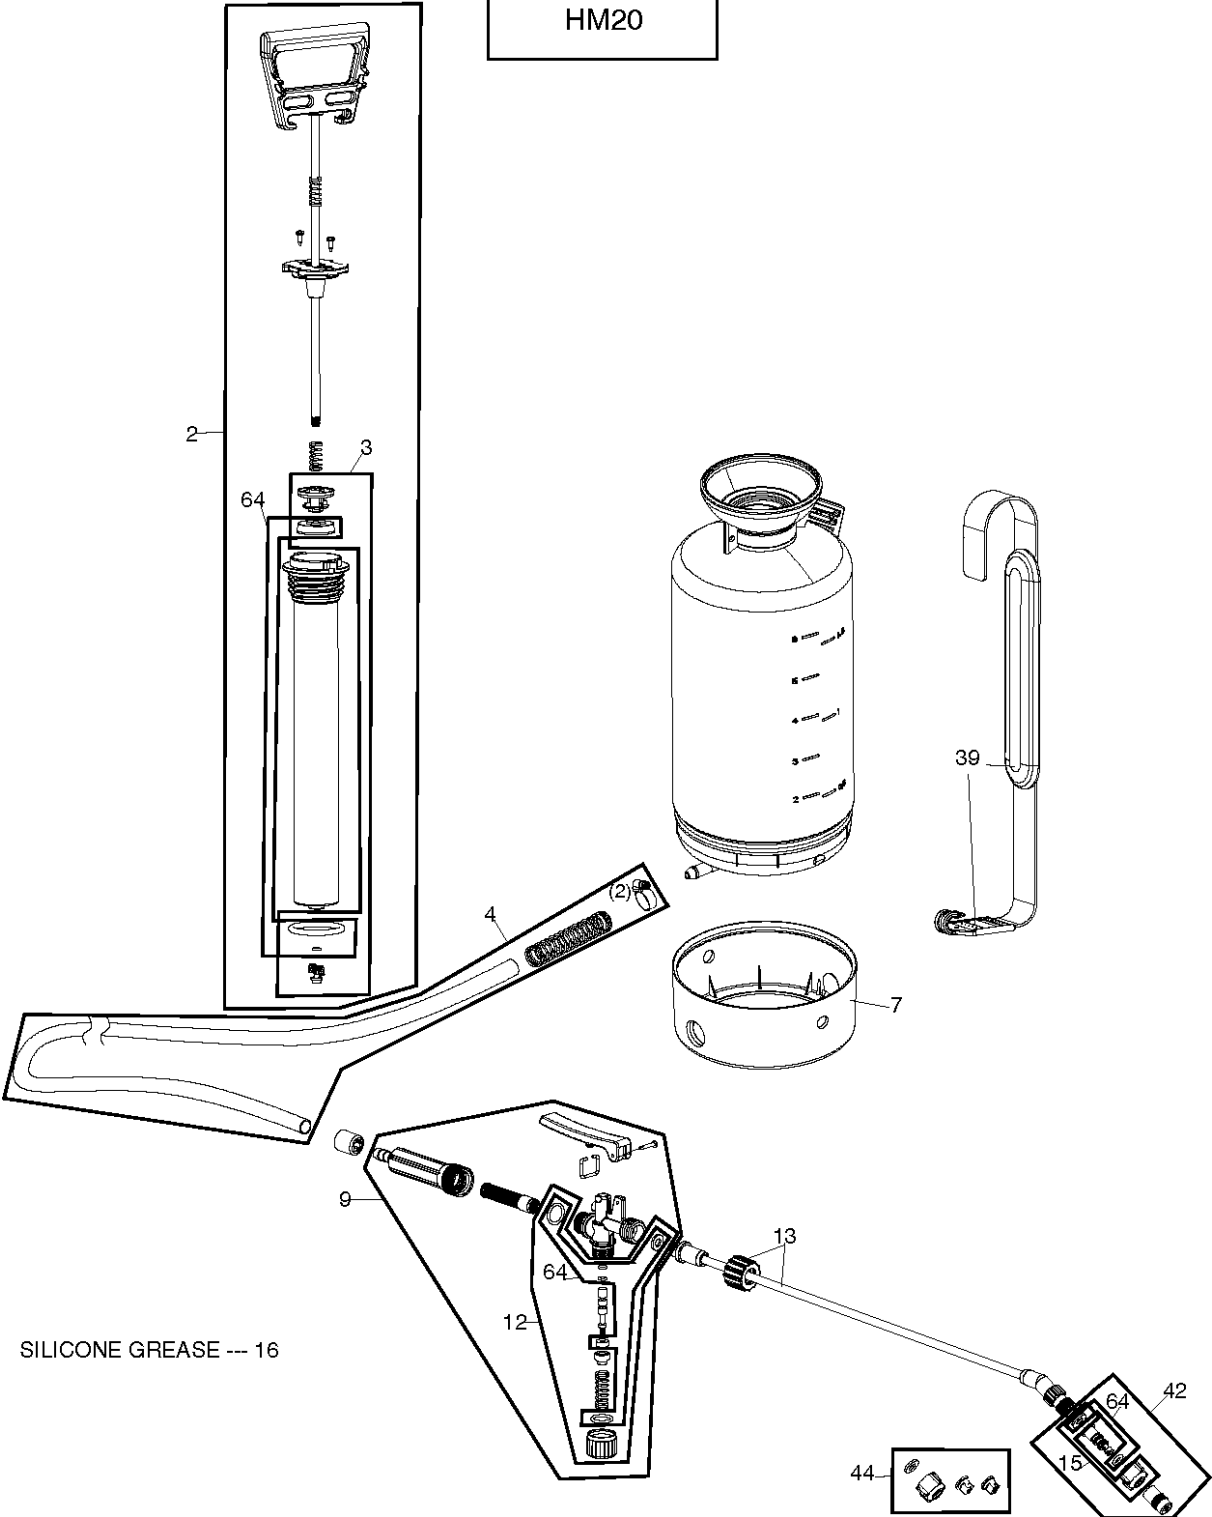

SPARE PARTS LIST

SPRAYERS

HM 20, 2013-10

REDMAX
HM20

Ref	Part no.	Description	Remark	Qty	Kit
2	585 82 97-01	SPRAYER			
3	574 15 64-01	CHECK VALVE ANTENNA & O-RING			
4	574 15 17-01	HOSE AND 2 HOSE CLAMPS			
7	585 82 97-02	SPRAYER			
9	574 15 22-01	COMP SPRAY PISTOL WBUILTNFILTE			
12	574 15 23-01	SPINDLE SET			
13	574 15 26-01	BRASS SPRAY WAND 20"			
15	574 15 27-01	NOZZLE HOLDER			
16	585 83 03-01	SPRAYER			
39	585 83 03-07	SPRAYER			
41	585 83 03-09	SPRAYER			
42	574 15 28-01	ADJ BRASS NOZZLE WITH HOLDER			
44	574 15 39-01	PLASTIC SPRAY TIP SET (2-8004)			
64	585 83 03-13	SPRAYER			