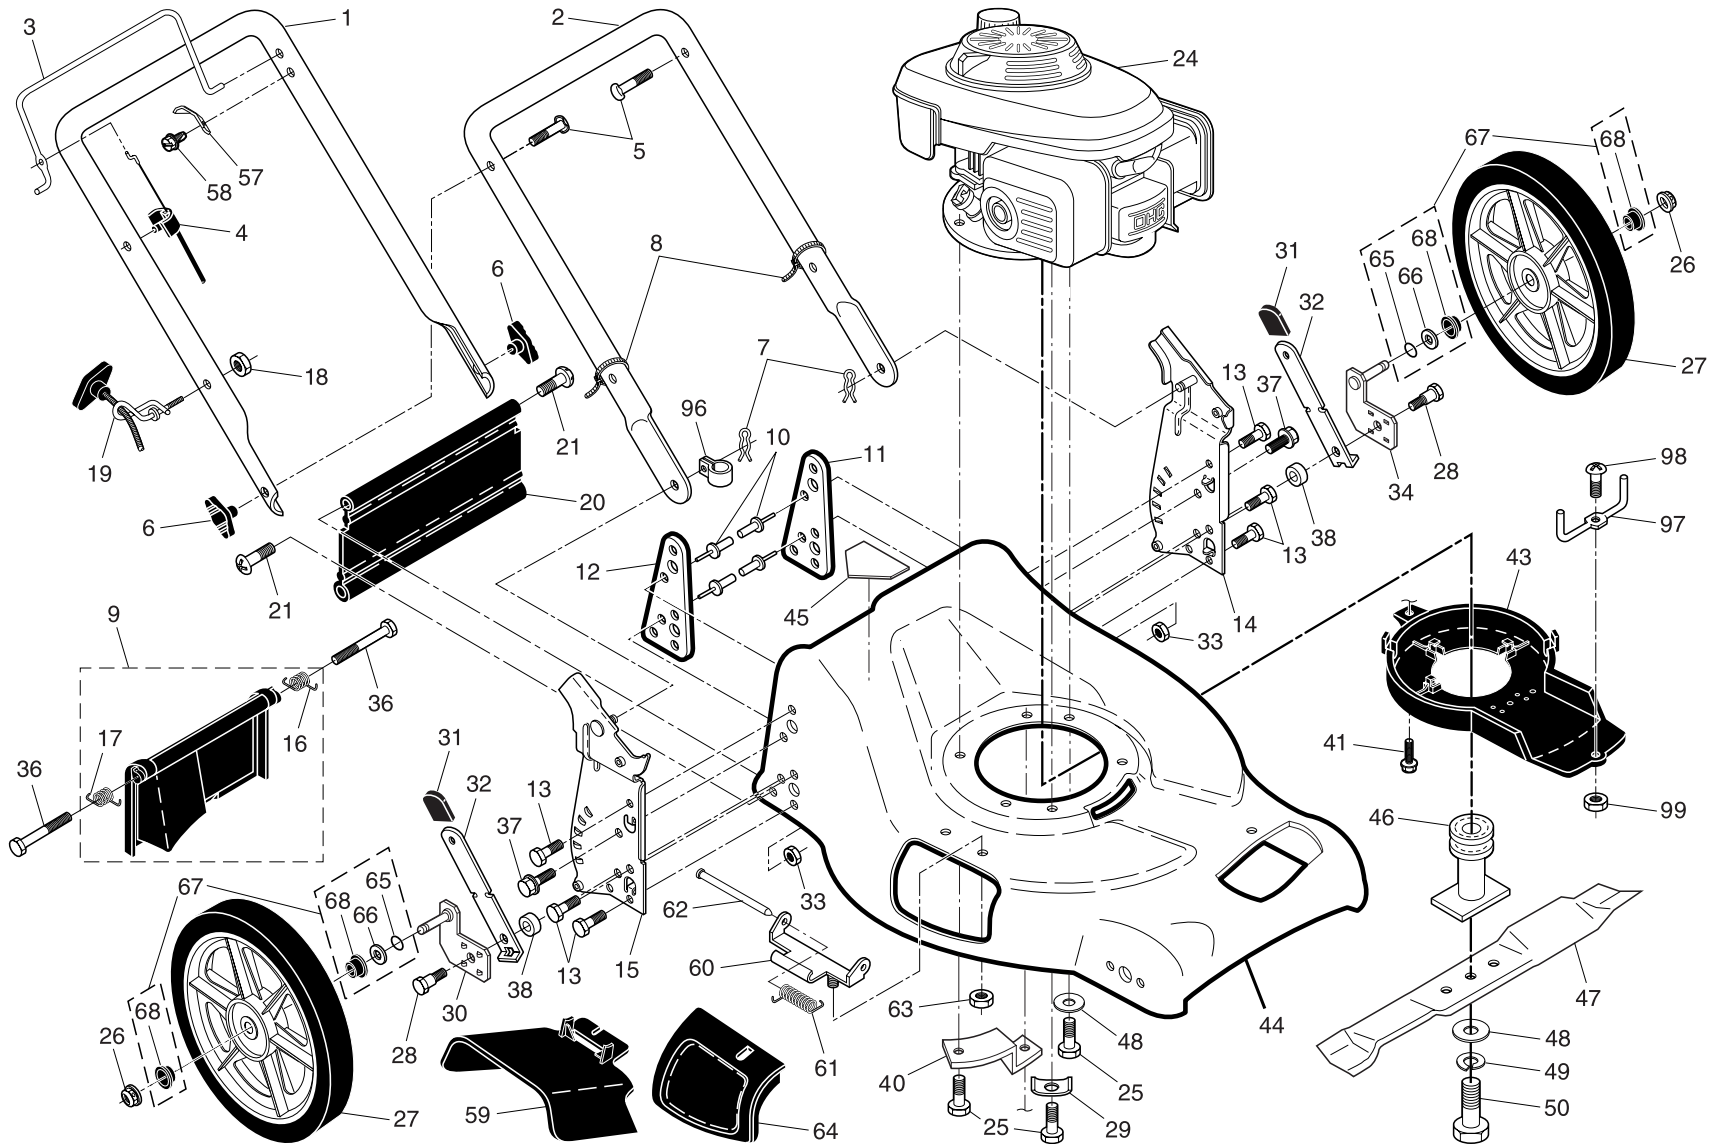

ROTARY LAWN MOWER - - MODEL NUMBER **XT55Y21RH** (MFG. ID. NUMBER 96142001601)

2

ROTARY LAWN MOWER - - MODEL NUMBER **XT55Y21RH** (MFG. ID. NUMBER 96142001601)

KEY NO.	PART NO.	DESCRIPTION	KEY NO.	PART NO.	DESCRIPTION
1	194579X479	Upper Handle	34	180412X004	Axle Arm Assembly, Rear, LH
2	151721X479	Lower Handle	36	184193	Bolt, Rear Door
3	194580X428	Control Bar	37	150078	Screw
4	183567	Engine Zone Control Cable	38	19112206	Washer, Flat .34 x 1.38
5	191574	Handle Bolt	40	188839X004	Mounting Bracket, Debris Shield
6	189713X428	Handle Knob	41	192325	Screw, Debris Shield
7	51793	Hairpin Cotter	43	198910	Debris Shield
8	66426	Wire Tie	44	197713	Kit, Housing (Includes Key Numbers 10, 11, 12 and 45)
9	180479	Kit, Rear Door (Includes Key Numbers 16 and 17)	45	107339X	Danger Decal
10	128415	Pop Rivet	46	194037	Blade Adapter / Pulley
11	175069X479	Support Bracket, LH	47	189028	Blade, 21"
12	175070X479	Support Bracket, RH	48	851074	Hardened Washer
13	17060410	Screw 1/4-20 x 5/8	49	850263	Helical Washer 3/8
14	181017X479	Handle Bracket Assembly, LH	50	851084	Blade Bolt, Hex Head, Grade 8
15	181016X479	Handle Bracket Assembly, RH	57	860733X004	Bracket, Upstop
16	180071	Spring, Rear Door, LH	58	750634	Screw
17	180072	Spring, Rear Door, RH	59	175071	Discharge Deflector
18	132004	Keps Locknut 1/4-20	60	175735	Hinge Bracket
19	194788	Rope Guide	61	193000	Spring
20	189005	Rear Skirt	62	175650	Rod, Hinge
21	88652	Hinge Screw 1/4-20 x 1-1/4	63	73800400	Nut, Hex
24	- - -	Engine, Honda, Model Number GCV160 (For engine service and replacement parts, call Honda Engines at 1-800-426-7701)	64	175066	Mulcher Door
25	150406	Screw, Hex Head, Threaded, Rolled 3/8-16 x 2	65	188152	O-Ring
26	83923	Nut, Hex, Flangelock 3/8-16	66	88348	Washer, Flat 3/8
27	190013	Wheel & Tire Assembly, Rear, 14"	67	193498	Kit, Bushing, High Wheel
28	160828	Bolt, Shoulder 5/16-18	68	193028X428	Bushing, Nylon, Black
29	851201X004	Washer, Engine, Zinc-Plated	96	192770	Clip, Cable
30	180411X004	Axle Arm Assembly, Rear, RH	97	197162	Belt Keeper
31	175477	Selector Knob	98	182227	Screw
32	175053X004	Selector Spring	99	182228	Nut, Hex
33	73800500	Nut, Hex, Nylock 5/16-18	- -	162300	Warning Decal (not shown)
			- -	193733	Operator's Manual, English
			- -	193736	Operator's Manual, French
			- -	199030	Repair Parts Manual, English / French

NOTE: All component dimensions given in U.S. inches. 1 inch = 25.4 mm.

IMPORTANT: Use only Original Equipment Manufacturer (O.E.M.) replacement parts. Failure to do so could be hazardous, damage your lawn mower and void your warranty.