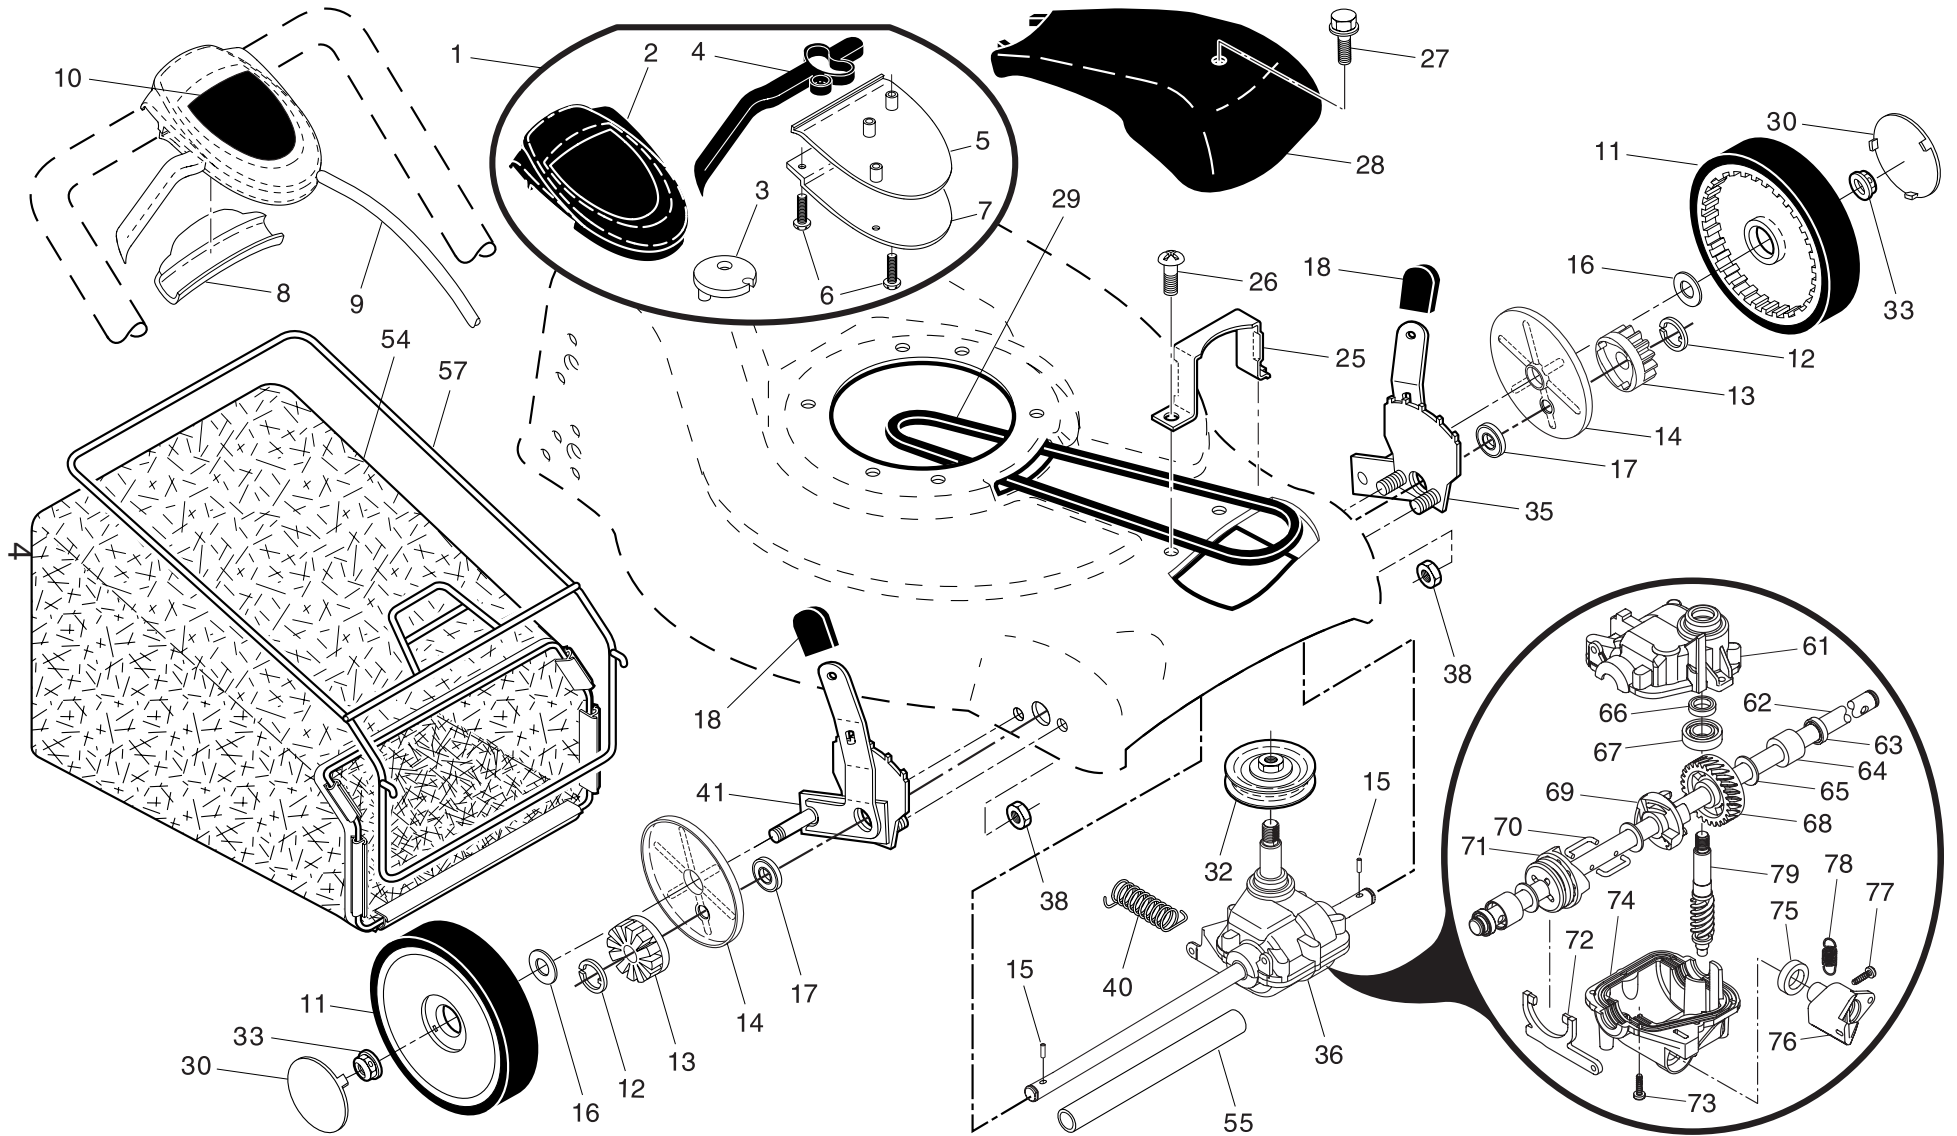

ROTARY LAWN MOWER - - MODEL NUMBER XT55Y21RH (MFG. ID. NUMBER 96142001601)

ROTARY LAWN MOWER - - MODEL NUMBER **XT55Y21RH** (MFG. ID. NUMBER 96142001601)

KEY NO.	PART NO.	DESCRIPTION	KEY NO.	PART NO.	DESCRIPTION
1	196178	Drive Control Assembly (Includes Cable)	36	188296	Gear Case Assembly, Complete
2	195745	Cover, Top	38	73800400	Locknut 1/4-20
3	187353	Pulley	40	192849	Spring
4	188281	Lever, Drive Control	41	195107	Kit, Wheel Adjuster, RH (Includes Knob and Bearing)
5	195744	Cover, Bottom	54	195450	Grassbag Assembly
6	181698	Screw #8 x .62	55	175739	Driveshaft Cover
7	184212X479	Mounting Bracket	57	194643	Frame, Grassbag
8	184987	Cap, Bottom	61	196886	Case, Upper
9	196180	Cable, Drive	62	196885	Shaft, Output
10	196779	Decal, Drive Control Operation	63	183508	Seal, Output Shaft
11	180776	Wheel & Tire Assembly, Front	64	183511	Bushing
12	12000058	E-Ring	65	183509	Washer
13	750003	Pinion	66	183514	Seal, Worm Shaft
14	189403	Dust Cover	67	183506	Bearing, Ball
15	191017	Pawl, Drive	68	183499	Gear, 27 Teeth
16	67725	Washer 1/2 x 1-1/2 x .134	69	196884	Fixed Dog Clutch
17	191039	Bearing, Wheel Adjuster	70	183505	Wireform
18	87877	Selector Knob	71	196883	Movable Dog Clutch
25	198897X004	Keeper, Belt	72	196882	Fork
26	150078	Screw	73	183513	Screw, Case
27	175262	Pan Head Tapping Screw #10-24 x 2-3/4	74	196881	Case, Lower
28	181467	Drive Cover	75	196880	Seal, Lever
29	196853	V-Belt	76	196879	Lever
30	77400	Hubcap	77	196878	Screw, Lever
32	194018	Drive Pulley	78	196877	Spring
33	145212	Locknut	79	183502	Shaft, Worm
35	195110	Kit, Wheel Adjuster, LH (Includes Knob and Bearing)			

NOTE: All component dimensions given in U.S. inches. 1 inch = 25.4 mm.

IMPORTANT: Use only Original Equipment Manufacturer (O.E.M.) replacement parts. Failure to do so could be hazardous, damage your lawn mower and void your warranty.