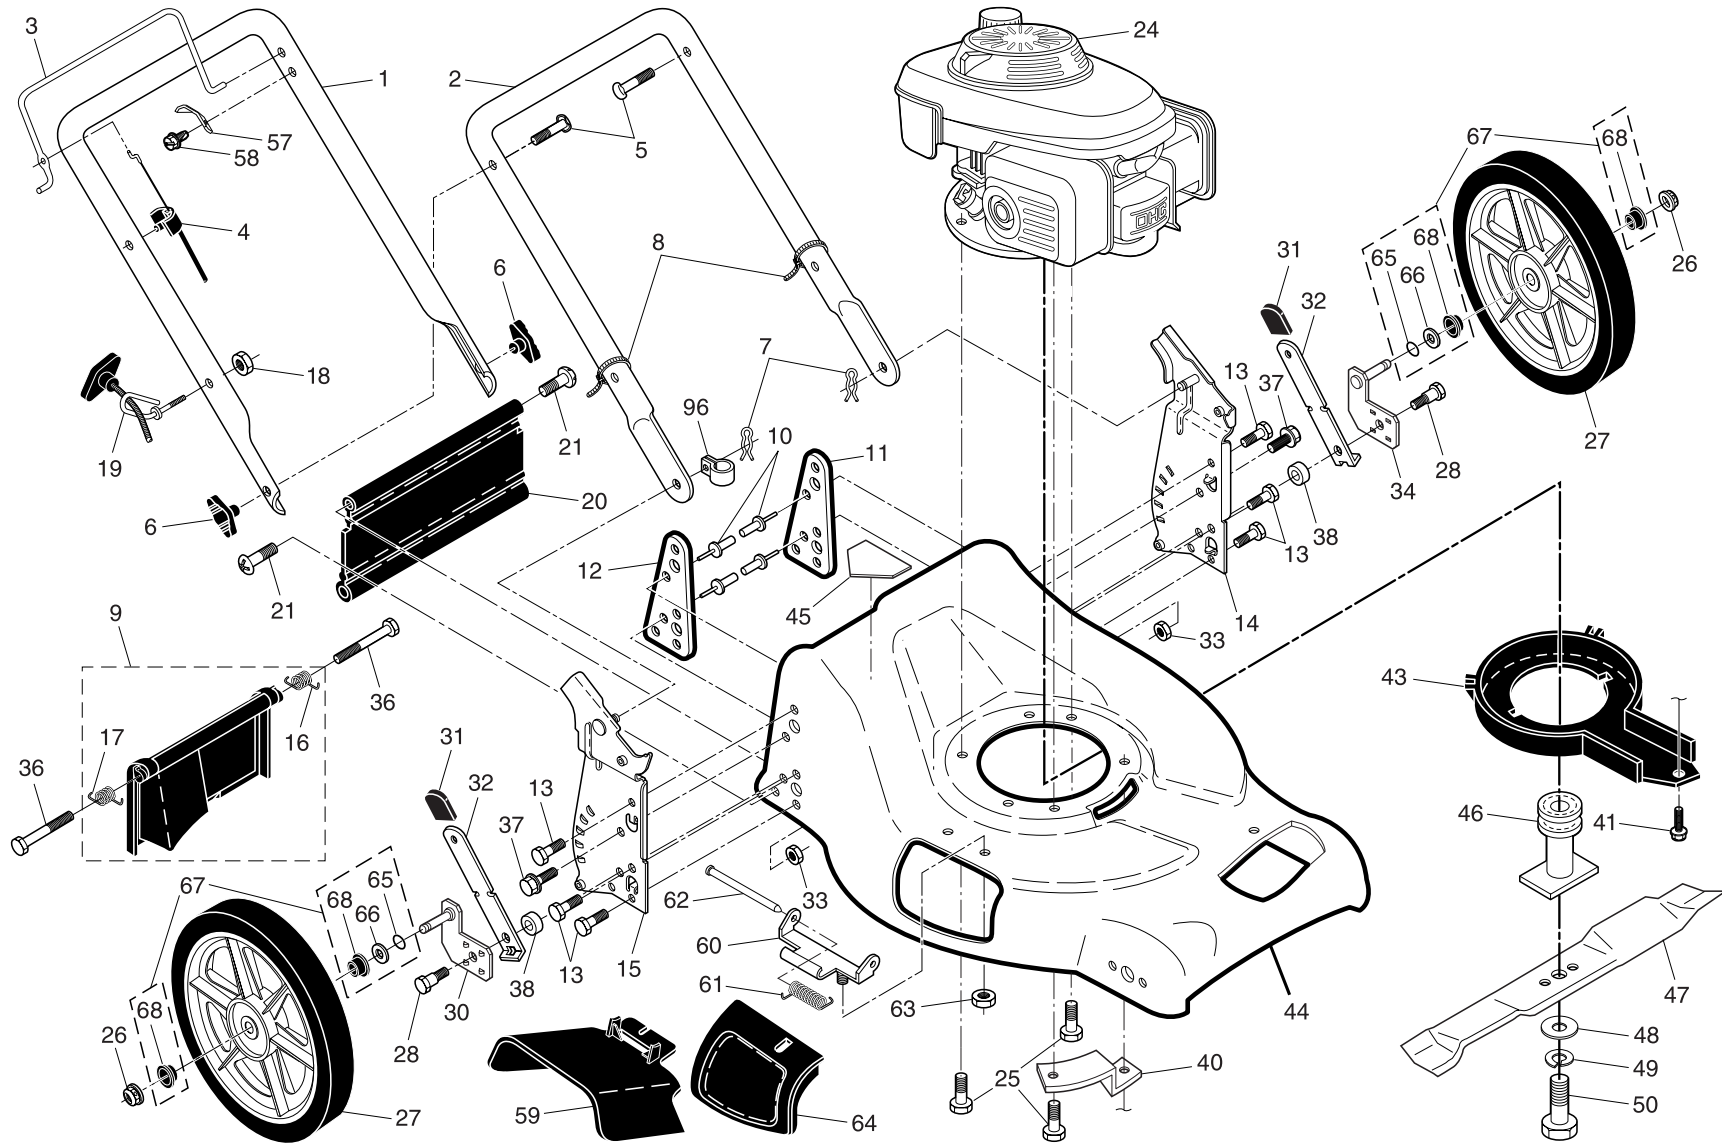

ROTARY LAWN MOWER - - MODEL NUMBER XT55Y21RH (MFG. ID. NUMBER 96142001600)

ROTARY LAWN MOWER - - MODEL NUMBER **XT55Y21RH** (MFG. ID. NUMBER 96142001600)

KEY NO.	PART NO.	DESCRIPTION	KEY NO.	PART NO.	DESCRIPTION
1	194579X479	Upper Handle	33	73800500	Nut, Hex, Nylock 5/16-18
2	151721X479	Lower Handle	34	180412X004	Axle Arm Assembly, Rear, LH
3	194580X428	Control Bar	36	184193	Bolt, Rear Door
4	183567	Engine Zone Control Cable	37	150078	Screw
5	191574	Handle Bolt	38	19112206	Washer, Flat .34 x 1.38
6	189713X428	Handle Knob	40	188839X004	Mounting Bracket, Debris Shield
7	51793	Hairpin Cotter	41	192325	Screw, Debris Shield
8	66426	Wire Tie	43	193668	Debris Shield
9	180479	Kit, Rear Door (Includes Key Numbers 16 and 17)	44	197713	Kit, Housing (Includes Key Numbers 10, 11, 12 and 45)
10	128415	Pop Rivet	45	107339X	Danger Decal
11	175069X479	Support Bracket, LH	46	194037	Blade Adapter / Pulley
12	175070X479	Support Bracket, RH	47	189028	Blade, 21"
13	17060410	Screw 1/4-20 x 5/8	48	851074	Hardened Washer
14	181017X479	Handle Bracket Assembly, LH	49	850263	Helical Washer 3/8
15	181016X479	Handle Bracket Assembly, RH	50	851084	Blade Bolt, Hex Head, Grade 8
16	180071	Spring, Rear Door, LH	57	860733X004	Bracket, Upstop
17	180072	Spring, Rear Door, RH	58	750634	Screw
18	132004	Keps Locknut 1/4-20	59	175071	Discharge Deflector
19	179585	Rope Guide	60	175735	Hinge Bracket
20	189005	Rear Skirt	61	175285	Spring
21	88652	Hinge Screw 1/4-20 x 1-1/4	62	175650	Rod, Hinge
24	- - -	Engine, Honda, Model Number GCV160 (For engine service and replacement parts, call Honda Engines at 1-800-426-7701)	63	73800400	Nut, Hex
25	150406	Screw, Hex Head, Threaded, Rolled 3/8-16 x 2	64	175066	Mulcher Door
26	83923	Nut, Hex, Flangelock 3/8-16	65	188152	O-Ring
27	190013	Wheel & Tire Assembly, Rear, 14"	66	88348	Washer, Flat 3/8
28	160828	Bolt, Shoulder 5/16-18	67	193498	Kit, Bushing, High Wheel
30	180411X004	Axle Arm Assembly, Rear, RH	68	193028X428	Bushing, Nylon, Black
31	175477	Selector Knob	96	192770	Clip, Cable
32	175053X004	Selector Spring	--	162300	Warning Decal (not shown)
			--	193733	Operator's Manual, English
			--	193736	Operator's Manual, French
			--	197712	Repair Parts Manual, English / French

NOTE: All component dimensions given in U.S. inches. 1 inch = 25.4 mm.

IMPORTANT: Use only Original Equipment Manufacturer (O.E.M.) replacement parts. Failure to do so could be hazardous, damage your lawn mower and void your warranty.