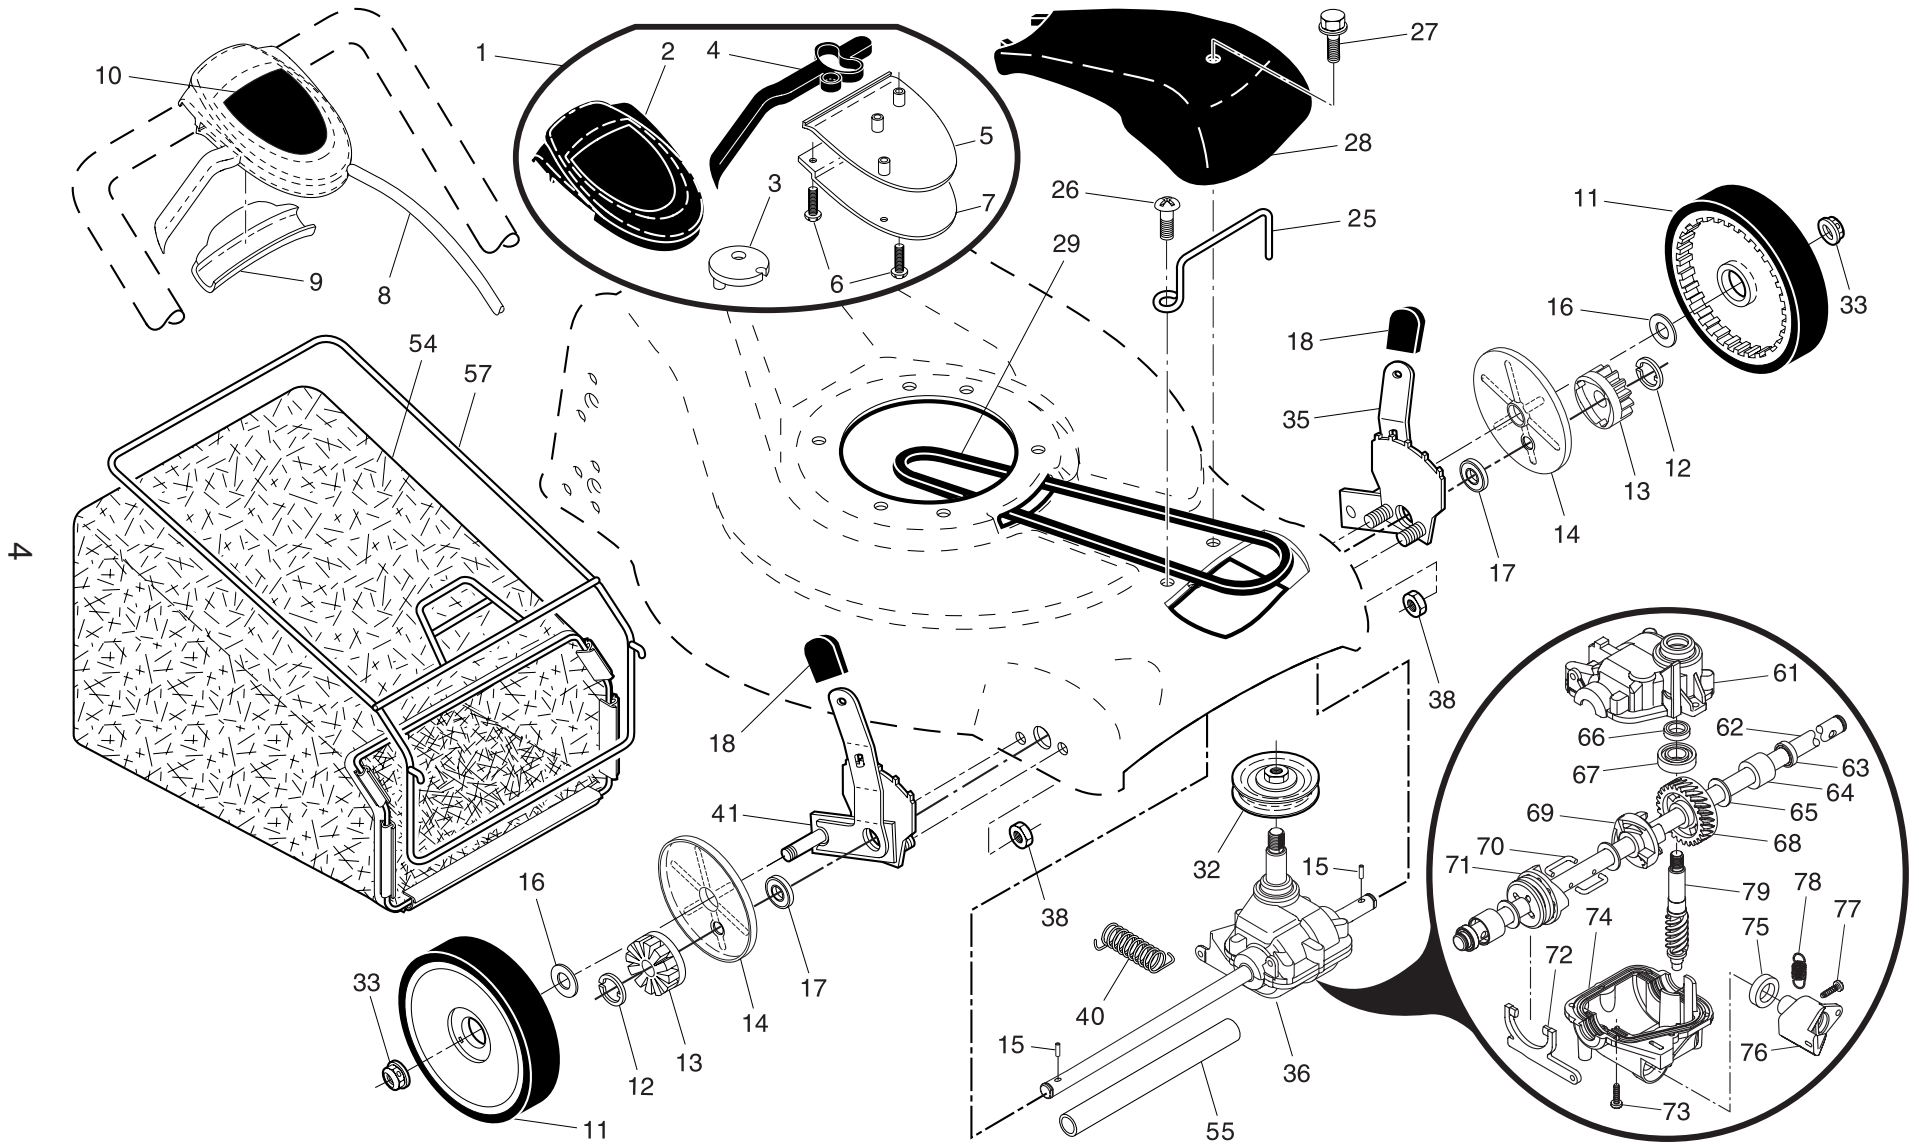

ROTARY LAWN MOWER - - MODEL NUMBER XT55Y21RH (MFG. ID. NUMBER 96142001600)

ROTARY LAWN MOWER - - MODEL NUMBER **XT55Y21RH** (MFG. ID. NUMBER 96142001600)

KEY NO.	PART NO.	DESCRIPTION	KEY NO.	PART NO.	DESCRIPTION
1	196178	Drive Control Assembly (Includes Cable)	36	188296	Gear Case Assembly, Complete
2	195745	Cover, Top	38	73800400	Locknut 1/4-20
3	187353	Pulley	40	192849	Spring
4	188281	Lever, Drive Control	41	195107	Kit, Wheel Adjuster, RH (Includes Knob and Bearing)
5	195744	Cover, Bottom	54	195157	Grassbag Assembly
6	181698	Screw #8 x .62	55	175739	Driveshaft Cover
7	184212X479	Mounting Bracket	57	188815	Frame, Grassbag
8	184987	Cap, Bottom	61	196886	Case, Upper
9	196180	Cable, Drive	62	196885	Shaft, Output
10	196779	Decal, Drive Control Operation	63	183508	Seal, Output Shaft
11	180776	Wheel & Tire Assembly, Front	64	183511	Bushing
12	12000058	E-Ring	65	183509	Washer
13	750003	Pinion	66	183514	Seal, Worm Shaft
14	189403	Dust Cover	67	183506	Bearing, Ball
15	191017	Pawl, Drive	68	183499	Gear, 27 Teeth
16	67725	Washer 1/2 x 1-1/2 x .134	69	196884	Fixed Dog Clutch
17	167387	Bearing, Wheel Adjuster	70	183505	Wireform
18	87877	Selector Knob	71	196883	Movable Dog Clutch
25	193687X004	Keeper, Belt	72	196882	Fork
26	150078	Screw	73	183513	Screw, Case
27	175262	Pan Head Tapping Screw #10-24 x 2-3/4	74	196881	Case, Lower
28	181467	Drive Cover	75	196880	Seal, Lever
29	196853	V-Belt	76	196879	Lever
30	77400	Hubcap	77	196878	Screw, Lever
32	194018	Drive Pulley	78	196877	Spring
33	145212	Locknut	79	183502	Shaft, Worm
35	195110	Kit, Wheel Adjuster, LH (Includes Knob and Bearing)			

NOTE: All component dimensions given in U.S. inches. 1 inch = 25.4 mm.

IMPORTANT: Use only Original Equipment Manufacturer (O.E.M.) replacement parts. Failure to do so could be hazardous, damage your lawn mower and void your warranty.