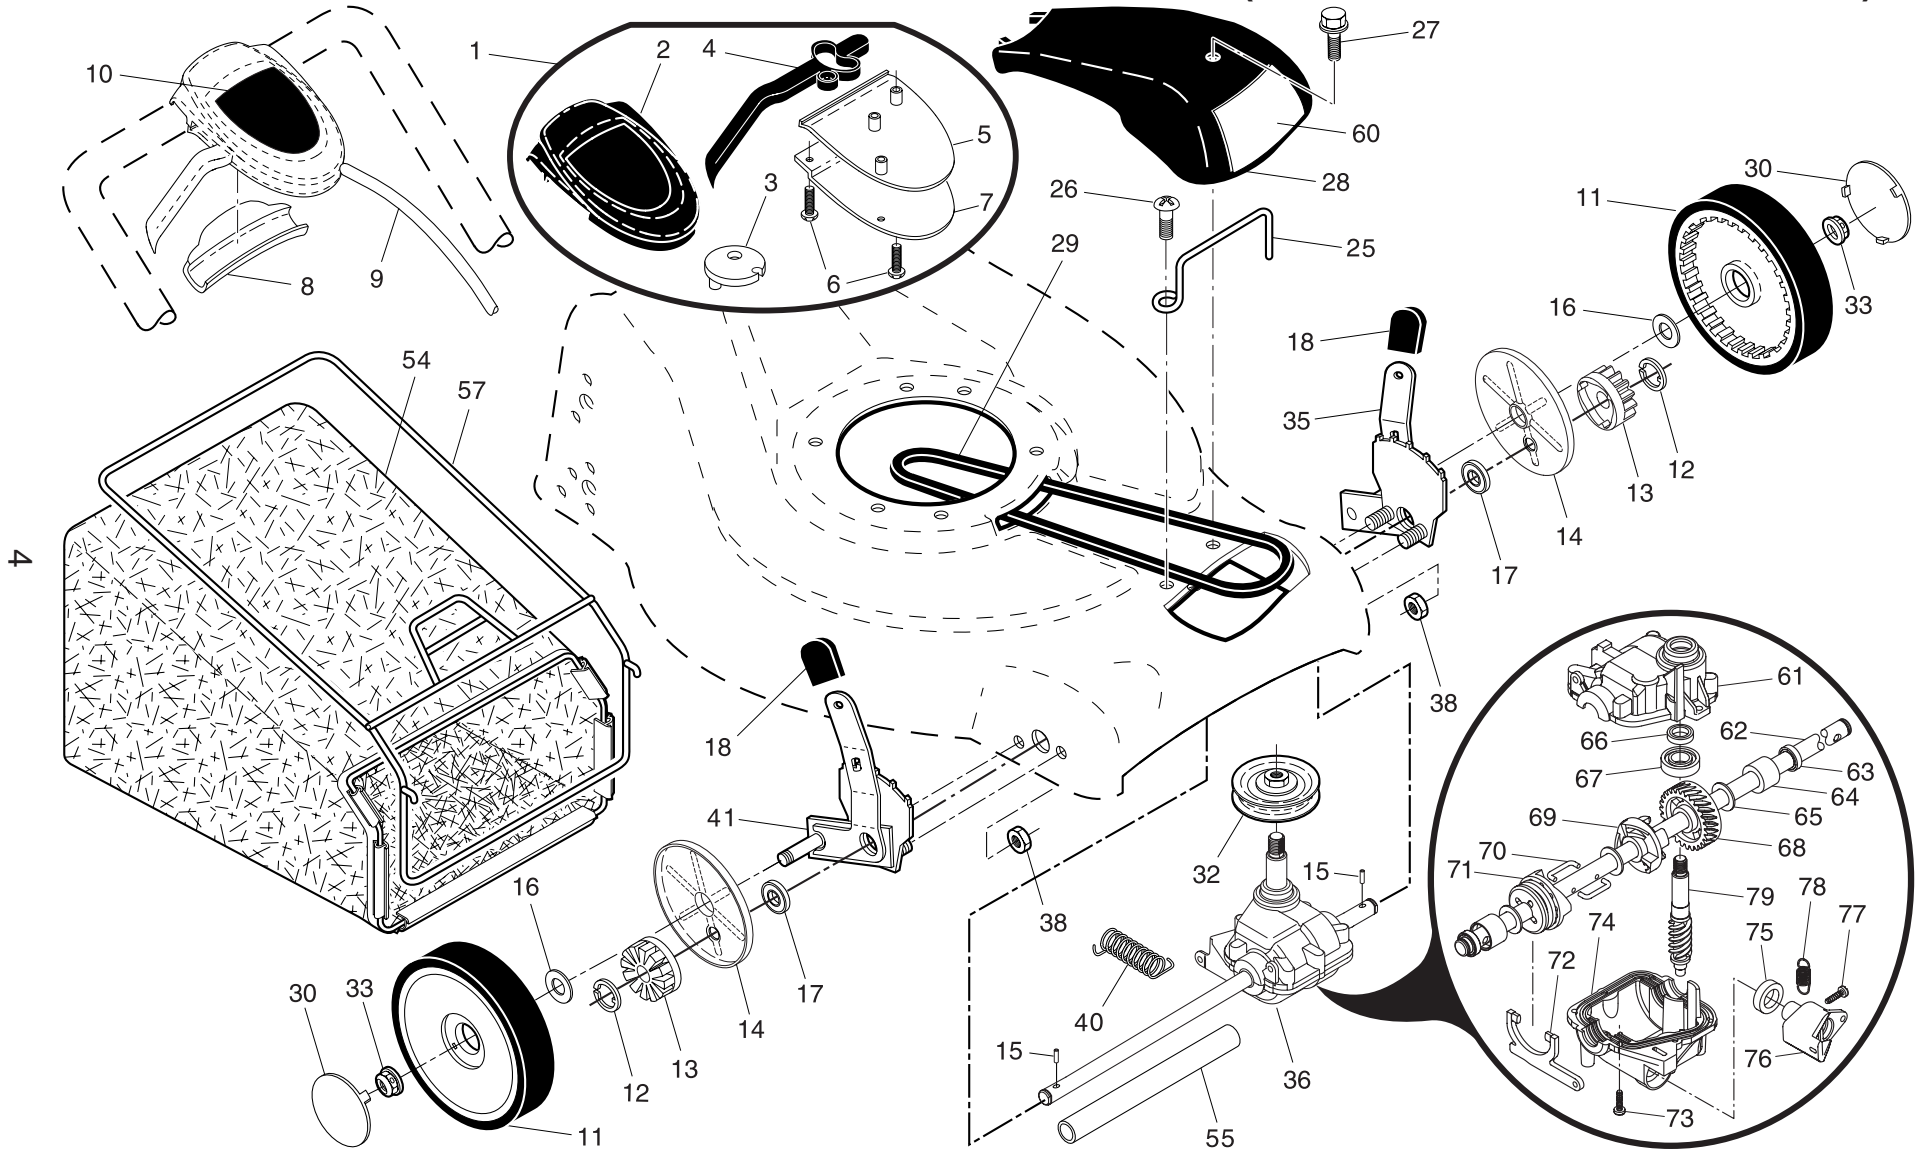

ROTARY LAWN MOWER - - MODEL NUMBER PR55Y21RH (MFG. ID. NUMBER 96142001103)

ROTARY LAWN MOWER - - MODEL NUMBER **PR55Y21RH** (MFG. ID. NUMBER 96142001103)

KEY NO.	PART NO.	DESCRIPTION	KEY NO.	PART NO.	DESCRIPTION
1	196269	Drive Control Assembly (Includes Cable)	36	188296	Gear Case Assembly, Complete
2	195745	Cover, Top	38	73800400	Locknut, Hex 1/4-20
3	187353	Pulley	40	192849	Spring
4	195585	Lever	41	195107	Kit, Wheel Adjuster, RH (Includes Knob and Bearing)
5	195744	Cover, Bottom	54	194697	Grassbag Assembly
6	181698	Screw #8 x .62	55	175739	Driveshaft Cover
7	184212X479	Mounting Bracket	57	188815	Frame, Grassbag
8	184987	Cap, Bottom	60	181758	Decal, Drive Cover
9	196180	Cable, Drive	61	196886	Case, Upper
10	195175	Decal, Drive Control Operation	62	196885	Shaft, Output
11	194854	Wheel & Tire Assembly, Front	63	183508	Seal, Output Shaft
12	12000058	E-Ring	64	183511	Bushing
13	750003	Pinion	65	183509	Washer
14	189403	Dust Cover	66	183514	Seal, Worm Shaft
15	191017	Pawl, Drive	67	183506	Bearing, Ball
16	67725	Washer 1/2 x 1-1/2 x .134	68	183499	Gear, 27 Teeth
17	191039	Bearing, Wheel Adjuster	69	196884	Fixed Dog Clutch
18	170143	Selector Knob	70	183505	Wireform
25	193687X004	Keeper, Belt	71	196883	Movable Dog Clutch
26	150078	Screw	72	196882	Fork
27	175262	Pan Head Tapping Screw #10-24 x 2-3/4	73	183513	Screw, Case
28	180329	Drive Cover	74	196881	Case, Lower
29	196853	V-Belt	75	196880	Seal, Lever
30	77400	Hubcap	76	196879	Lever
32	194018	Drive Pulley	77	196878	Screw, Lever
33	145212	Locknut	78	196877	Spring
35	195110	Kit, Wheel Adjuster, LH (Includes Knob and Bearing)	79	183502	Shaft, Worm

NOTE: All component dimensions given in U.S. inches. 1 inch = 25.4 mm.

IMPORTANT: Use only Original Equipment Manufacturer (O.E.M.) replacement parts. Failure to do so could be hazardous, damage your lawn mower and void your warranty.