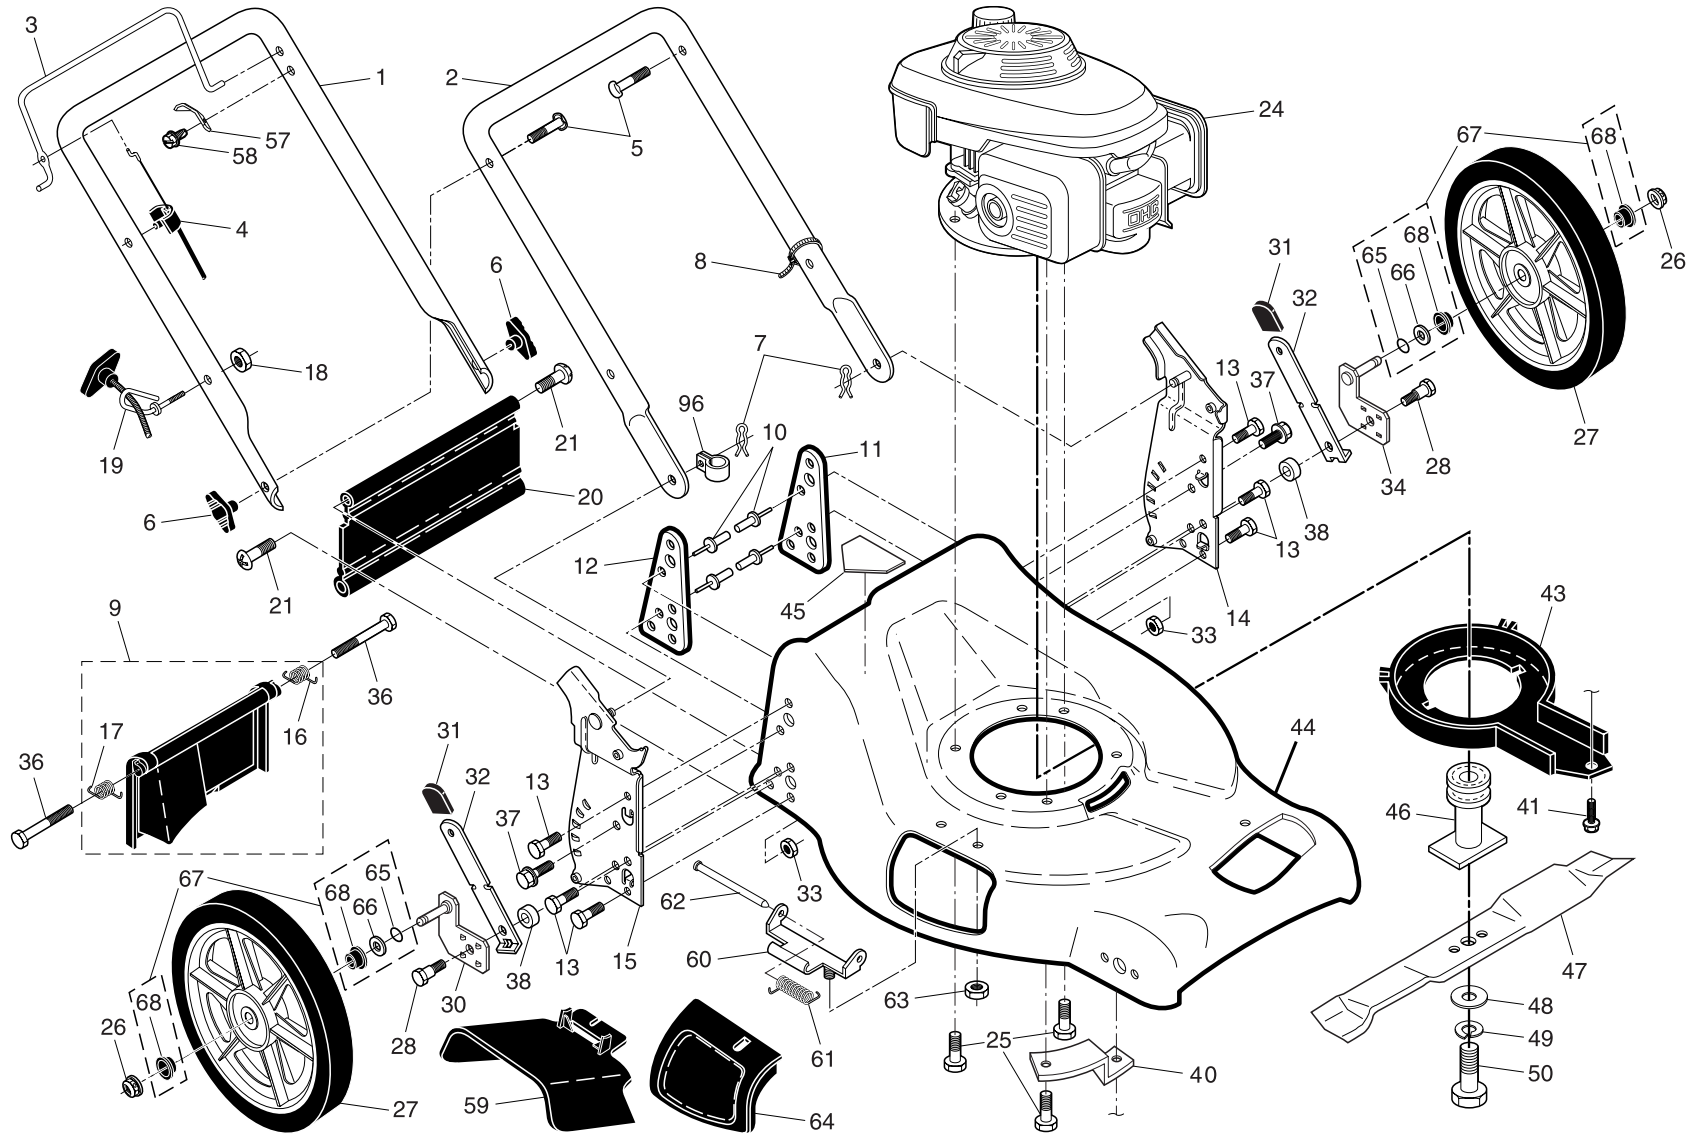

ROTARY LAWN MOWER - - MODEL NUMBER PR55Y21RH (MFG. ID. NUMBER 96142001103)

2

ROTARY LAWN MOWER - - MODEL NUMBER **PR55Y21RH** (MFG. ID. NUMBER 96142001103)

KEY NO.	PART NO.	DESCRIPTION	KEY NO.	PART NO.	DESCRIPTION
1	194579X479	Upper Handle	33	73800500	Nut, Hex, Nylock 5/16-18
2	151721X479	Lower Handle	34	180412X004	Axle Arm Assembly, Rear, LH
3	194580X428	Control Bar	36	184193	Bolt, Rear Door
4	183567	Engine Zone Control Cable	37	150078	Thread Cutting Screw w/Sems 5/16-18 x 3/4
5	191574	Handle Bolt	38	19112206	Washer, Flat .34 x 1.38
6	189713X428	Handle Knob	40	188839X004	Mounting Bracket, Debris Shield
7	51793	Hairpin Cotter	41	192325	Screw, Debris Shield
8	66426	Wire Tie	43	193668	Debris Shield
9	180479	Kit, Rear Door (Includes Key Numbers 16 and 17)	44	176710	Kit, Housing (Includes Key Numbers 10, 11, 12 and 45)
10	128415	Pop Rivet	45	107339X	Danger Decal
11	175069X479	Support Bracket, LH	46	194037	Blade Adapter
12	175070X479	Support Bracket, RH	47	189028	Blade, 21"
13	17060410	Screw 1/4-20 x 5/8	48	851074	Hardened Washer
14	181017X479	Handle Bracket Assembly, LH	49	850263	Helical Washer 3/8
15	181016X479	Handle Bracket Assembly, RH	50	851084	Blade Bolt, Hex Head, Grade 8
16	180071	Spring, Rear Door, LH	57	850733X004	Upstop Bracket
17	180072	Spring, Rear Door, RH	58	750634	Screw #10-24 x 1/2
18	132004	Keps Locknut 1/4-20	59	175071	Discharge Deflector
19	179585	Rope Guide	60	175735	Hinge Bracket
20	189005	Rear Skirt	61	175285	Spring, Torsion
21	88652	Hinge Screw 1/4-20 x 1-1/4	62	175650	Rod, Hinge
24	- - -	Engine, Honda, Model Number GCV160 (For engine service and replacement parts, call Honda Engines at 1-800-426-7701)	63	73800400	Nut, Hex
25	150406	Screw, Hex Head, Threaded, Rolled 3/8-16 x 2	64	175066	Mulcher Door
26	83923	Nut, Hex, Flangelock 3/8-16	65	188152	O-Ring
27	195630	Wheel & Tire Assembly, Rear, 14"	66	88348	Washer, Flat 3/8
28	160828	Bolt, Shoulder 5/16-18	67	193498	Kit, Bushing, High Wheel
30	180411X004	Axle Arm Assembly, Rear, RH	68	193028X428	Bushing, Nylon, Black
31	170143	Selector Knob	96	192770	Clip, Cable
32	175053X004	Selector Spring	--	162300	Warning Decal (not shown)
			--	193733	Operator's Manual, English
			--	193736	Operator's Manual, French
			--	195379	Repair Parts Manual, English / French

NOTE: All component dimensions given in U.S. inches. 1 inch = 25.4 mm.

IMPORTANT: Use only Original Equipment Manufacturer (O.E.M.) replacement parts. Failure to do so could be hazardous, damage your lawn mower and void your warranty.