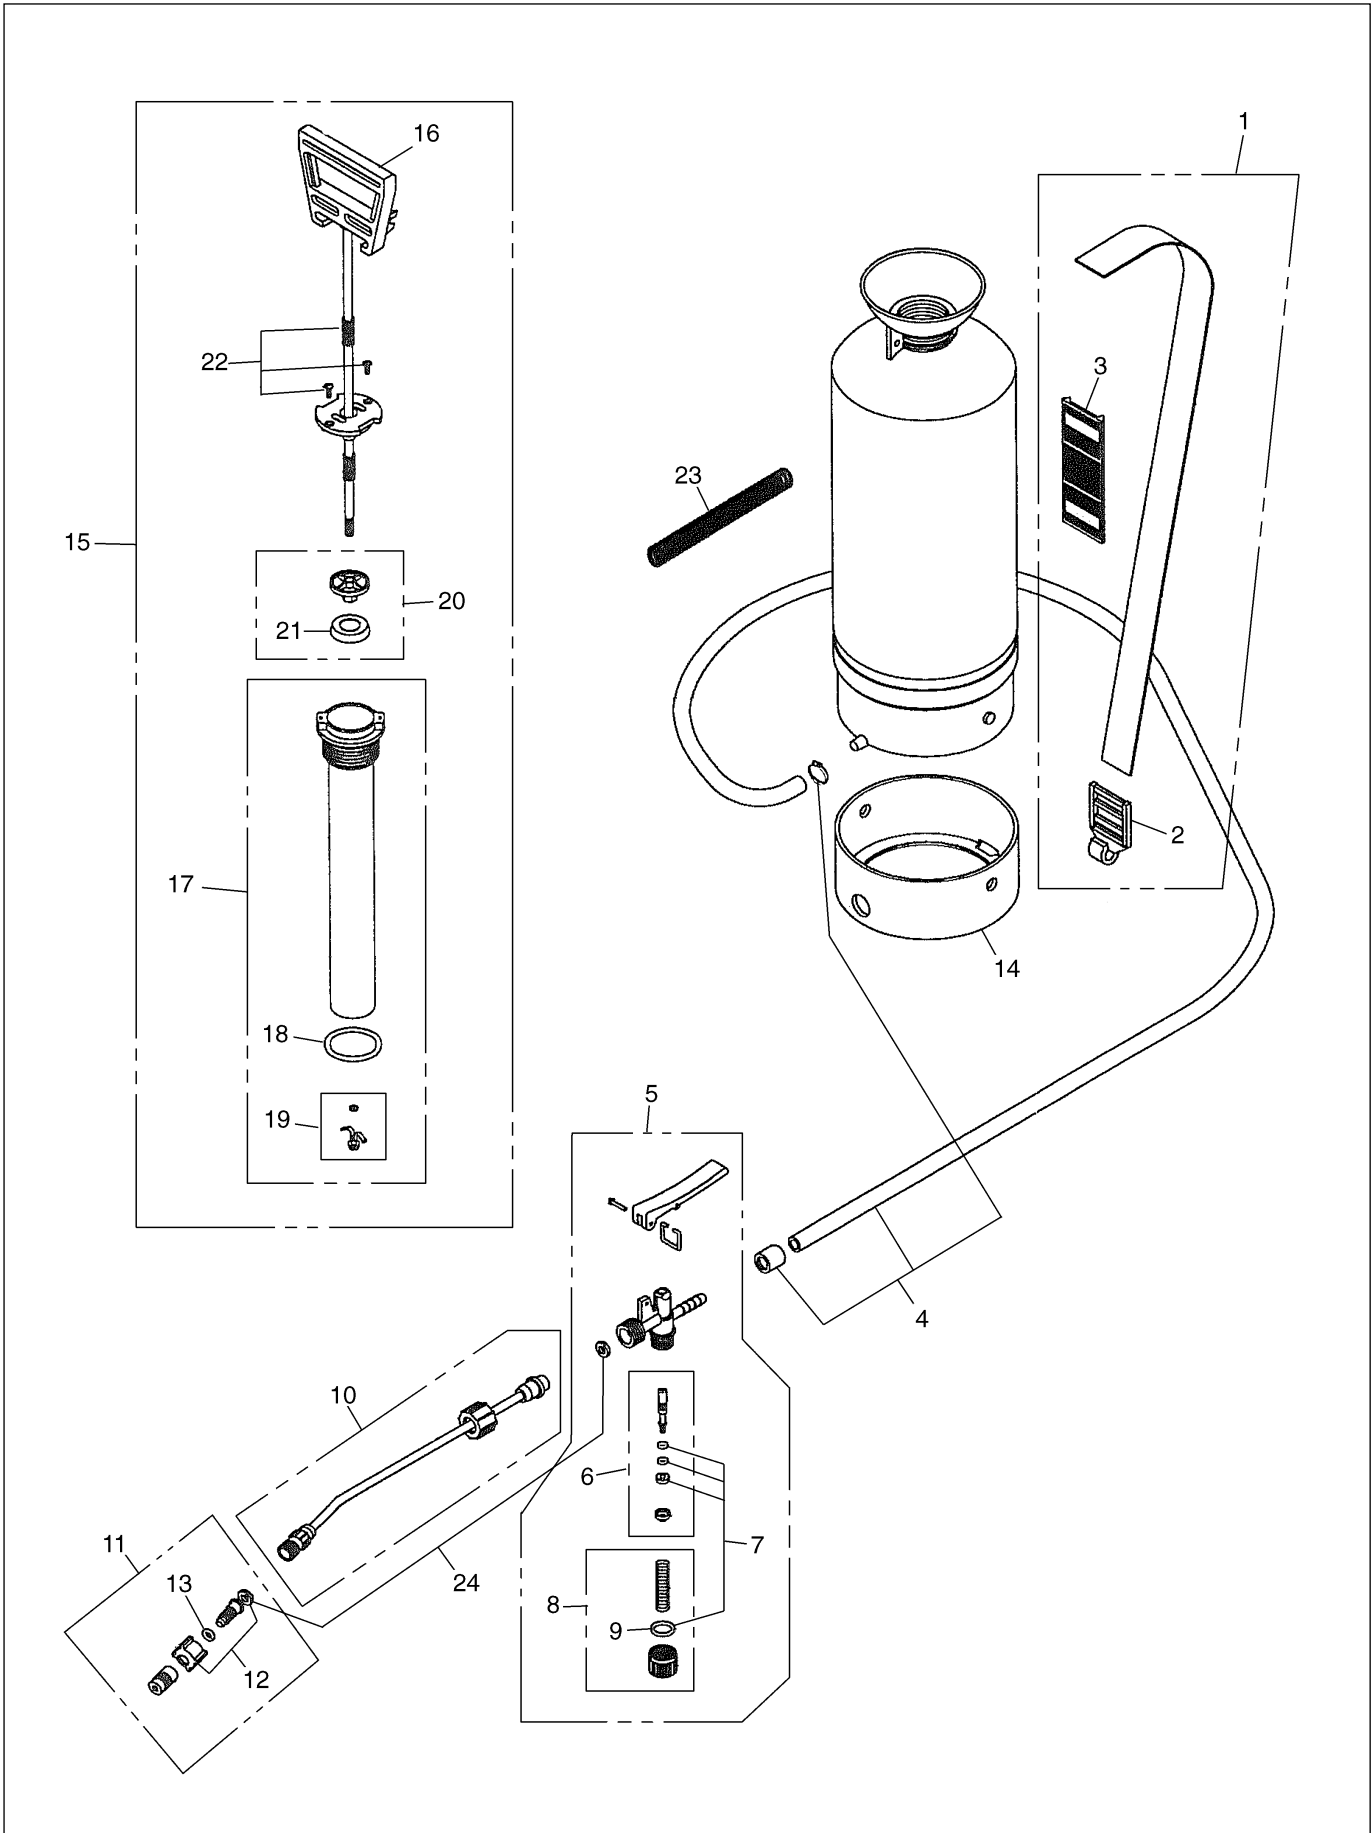

USE OF THESE AND OTHERS EXPOSE USERS TO SERIOUS INJURY AND EVEN DEATH.

HANDHELD SPRAYER

HM20

NOTE :

1. Use RedMax/ZENOAH genuine parts as specified in the parts list for repair and/or replacement.
2. RedMax/ZENOAH does not warrant the machines, which have been damaged by the use of any parts other than those specified by the company.
3. When placing parts orders for repair and/or replacement, check if the model name is applicable to those specified in the parts list, then use parts number described in the parts list.
4. The contents described in the parts list may change due to improvement.
5. The parts for the machine shall be supplied seven (7) years after the machine is discontinued. [It is possible that some specific parts may be subject to change of their delivery term and list price within the limit of seven (7) years after the machine is discontinued. It is also possible that some parts may be available even after the limit of seven (7) years.]

11. Parts List : HM20

11. Parts List : HM20

Key#	Part KIT Number	Description	Q'ty
1	RMKIT15	Belt and clip.	1
2	RMKIT283	• Belt hook.	2
3	RMKIT36	• Shoulder pad.	1
4	RMKIT17	Hose & 2 hose clamps.	1
5	RMKIT18	Complete spray pistol.	1
6	RMKIT19	• Spindle set.	1
7	RMKIT20	• Spindle O-ring set.	1
8	RMKIT21	• Plug set.	1
9	RMKIT367	•• O-ring for plug.	1
10	RMKIT22	Brass spray wand 20".	1
11	RMKIT25	Spray tip set.	1
12	RMKIT24	• Nozzle holder.	1
13	RMKIT26	• Spray tip O'ring Nytril.	1
14	RMKIT524	Red base for compression sprayer.	1
15	RMKIT0567	Complete pump module.	1
16	RMKIT0566	• Recl pump handle.	1
17	RMKIT54.2	• Pump tube.	1
18	RMKIT55	•• Large pump O'ring.	1
19	RMKIT56	•• Check valve "antenna" & O'ring.	1
20	RMKIT59	• Pump plunger ass'y set.	1
21	RMKIT57	•• Pump plunger.	1
22	RMKIT60	• Pump top screw set.	1
23	RMKIT279	Hose spring for compression sprayer.	1
24	RMKIT392	Washer set for gun and nozzle.	1