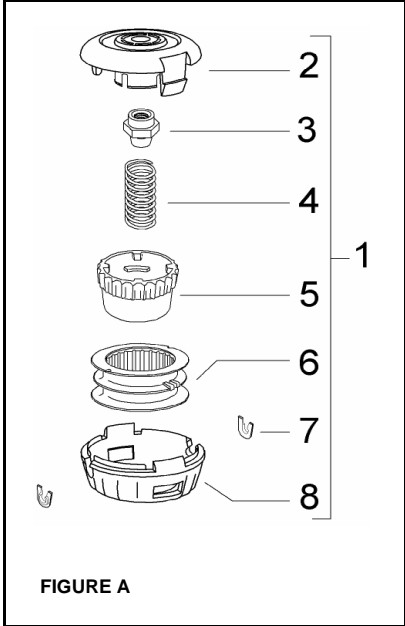

Service

FIGURE 4

FIGURE 5

FIGURE A

A	1	531025001	531025001	1	P 25 trimmer head
	2	• 537419302	537419302	1	body
	3	• 537338901	537338901	1	adapter T25
C	4	• 537338801	537338801	1	spring T25
C	5	• 537419601	537419601	1	knob
C	6	• 537419501	537419501	1	spool whitout line
C	7	• 537419701	537419701	2	bushing
	8	• 537419401	537419401	1	cover