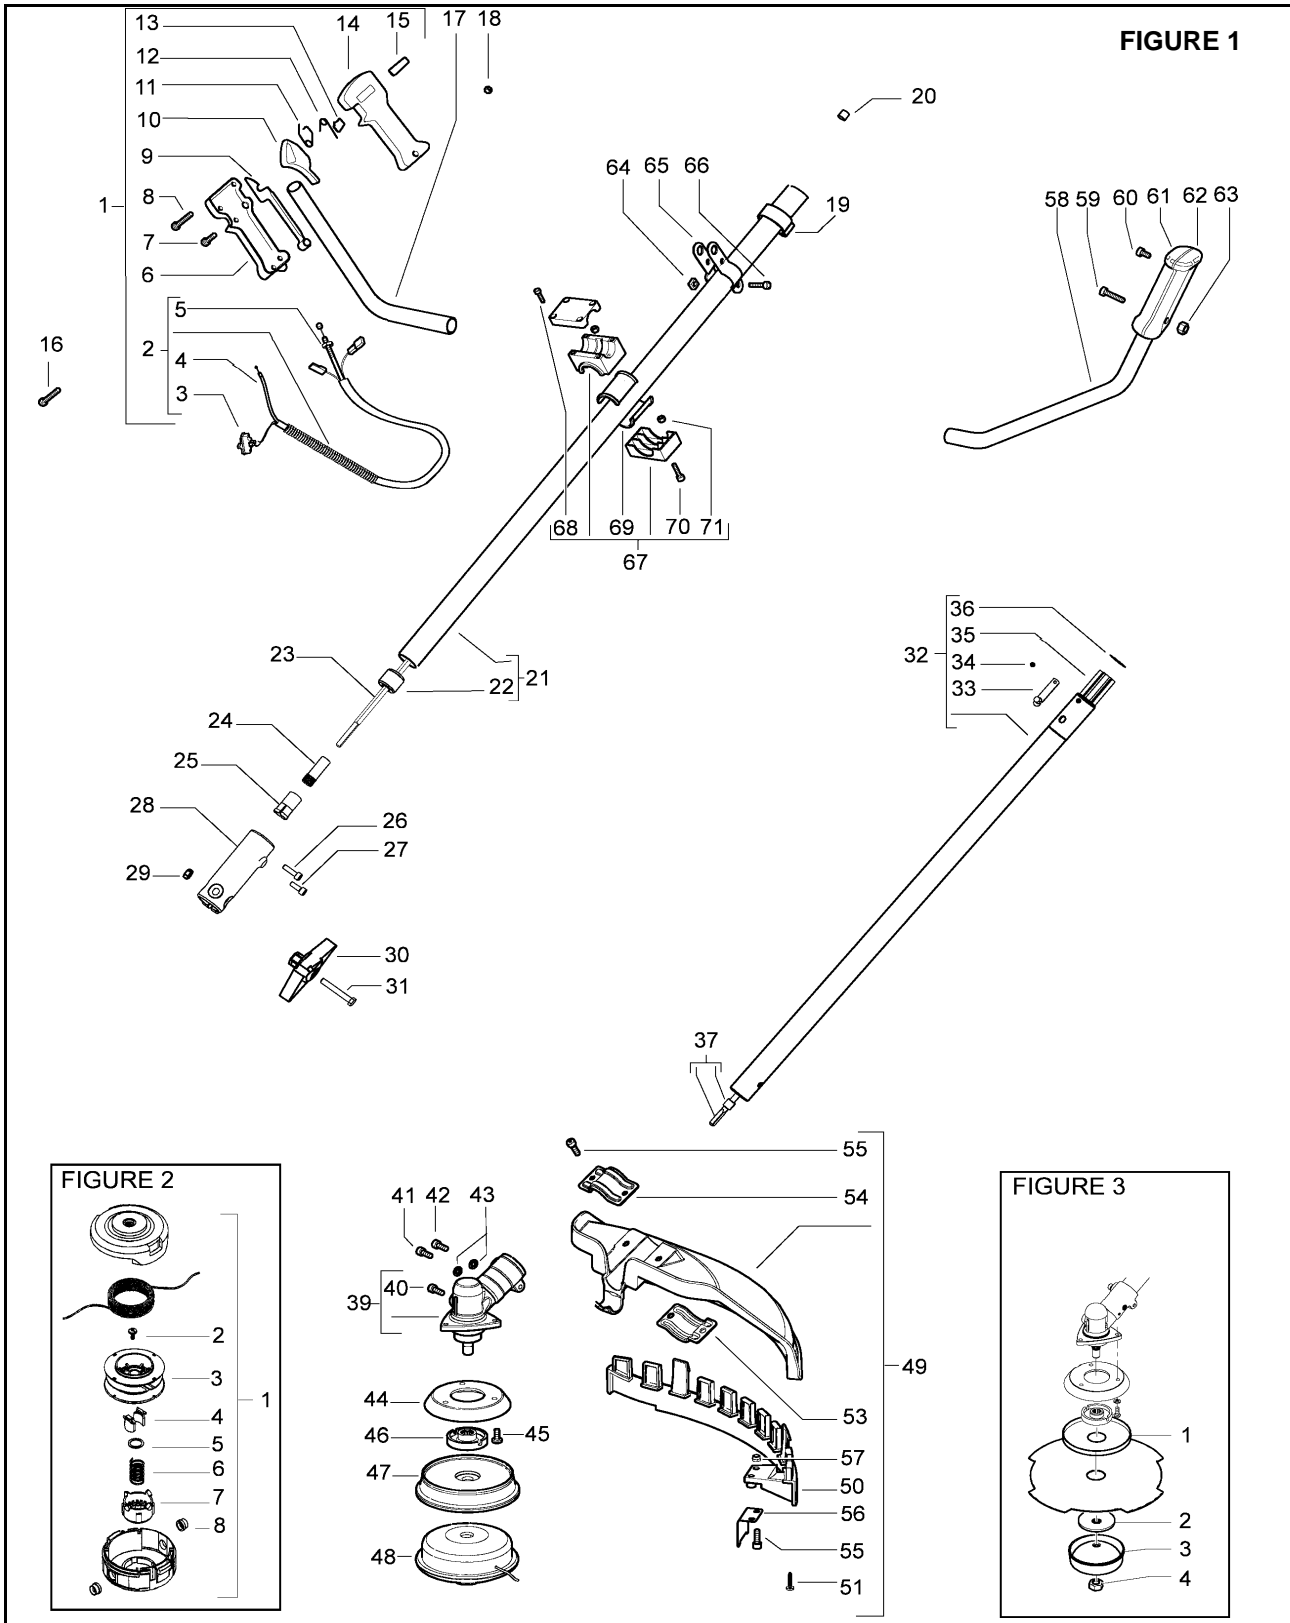

Service

Item	P/N McC	P/N ELX	Qty	DESCRIPTION
FIGURE 1				
1	227089	538227089	1	trigger box assy
C 2	• 227082	538227082	1	cable assy
C 3	•• 236394	538236394	1	switch
C 4	•• 227054	538227054	1	throttle cable
5	• 235912	538235912	1	nut M6
6	• 241293	538241293	1	half handle (right)
7	• 240618	538240618	2	screw 3x16
8	• 240833	538240833	3	screw 3x20
9	• 229820	538229820	1	safety lever
10	• 241295	538241295	1	throttle trigger
11	• 240091	538240091	1	throttle trigger spring
12	• 229973	538229973	1	throttle advance spring
13	• 229823	538229823	1	throttle advance
14	• 241294	538241294	1	half handle (left)
15	• 229824	538229824	1	throttle advance slide
16	235804	538235804	1	screw M5x30
17	229831	538229831	1	right handle bar
18	235216	538235216	1	nut M5
19	229850	538229850	2	cable retain
20	243290	538243290	1	shaft retainer ring
21	• 243156	538243156	1	upper shaft assy
22	228192	538228192	3	bushing assy
23	243178	538243178	1	shaft
24	11248	538011248	1	bushing
25	11249	538011249	1	shaft joint
26	229077	538229077	1	screw M5x18
27	236381	538236381	1	screw M5x10
28	243180	538243180	1	joint
29	235912	538235912	2	nut M6
30	502203802	502203802	1	knob
31	242146	538242146	1	screw M6x40
32	249721	538249721	1	lower shaft assy
33	• 243395	538243395	1	button
34	• 243396	538243396	1	rivet
35	243206	538243206	1	shaft guide
36	242831	538242831	2	shaft guide retainer ring
37	243211	538243211	1	shaft + retainer
39	242728	538242728	1	gear box
40	• 240151	538240151	1	screw M8x10
41	235802	538235802	1	screw 5x14
42	235803	538235803	1	screw 5x25
43	236529	538236529	2	split washer
44	242729	538242729	1	flange adapter
45	240688	538240688	3	screw M5 and washer
A 46	242815	538242815	1	flange
B 47	242823	538242823	1	spacer
A 48		FIGURE 2	1	string head