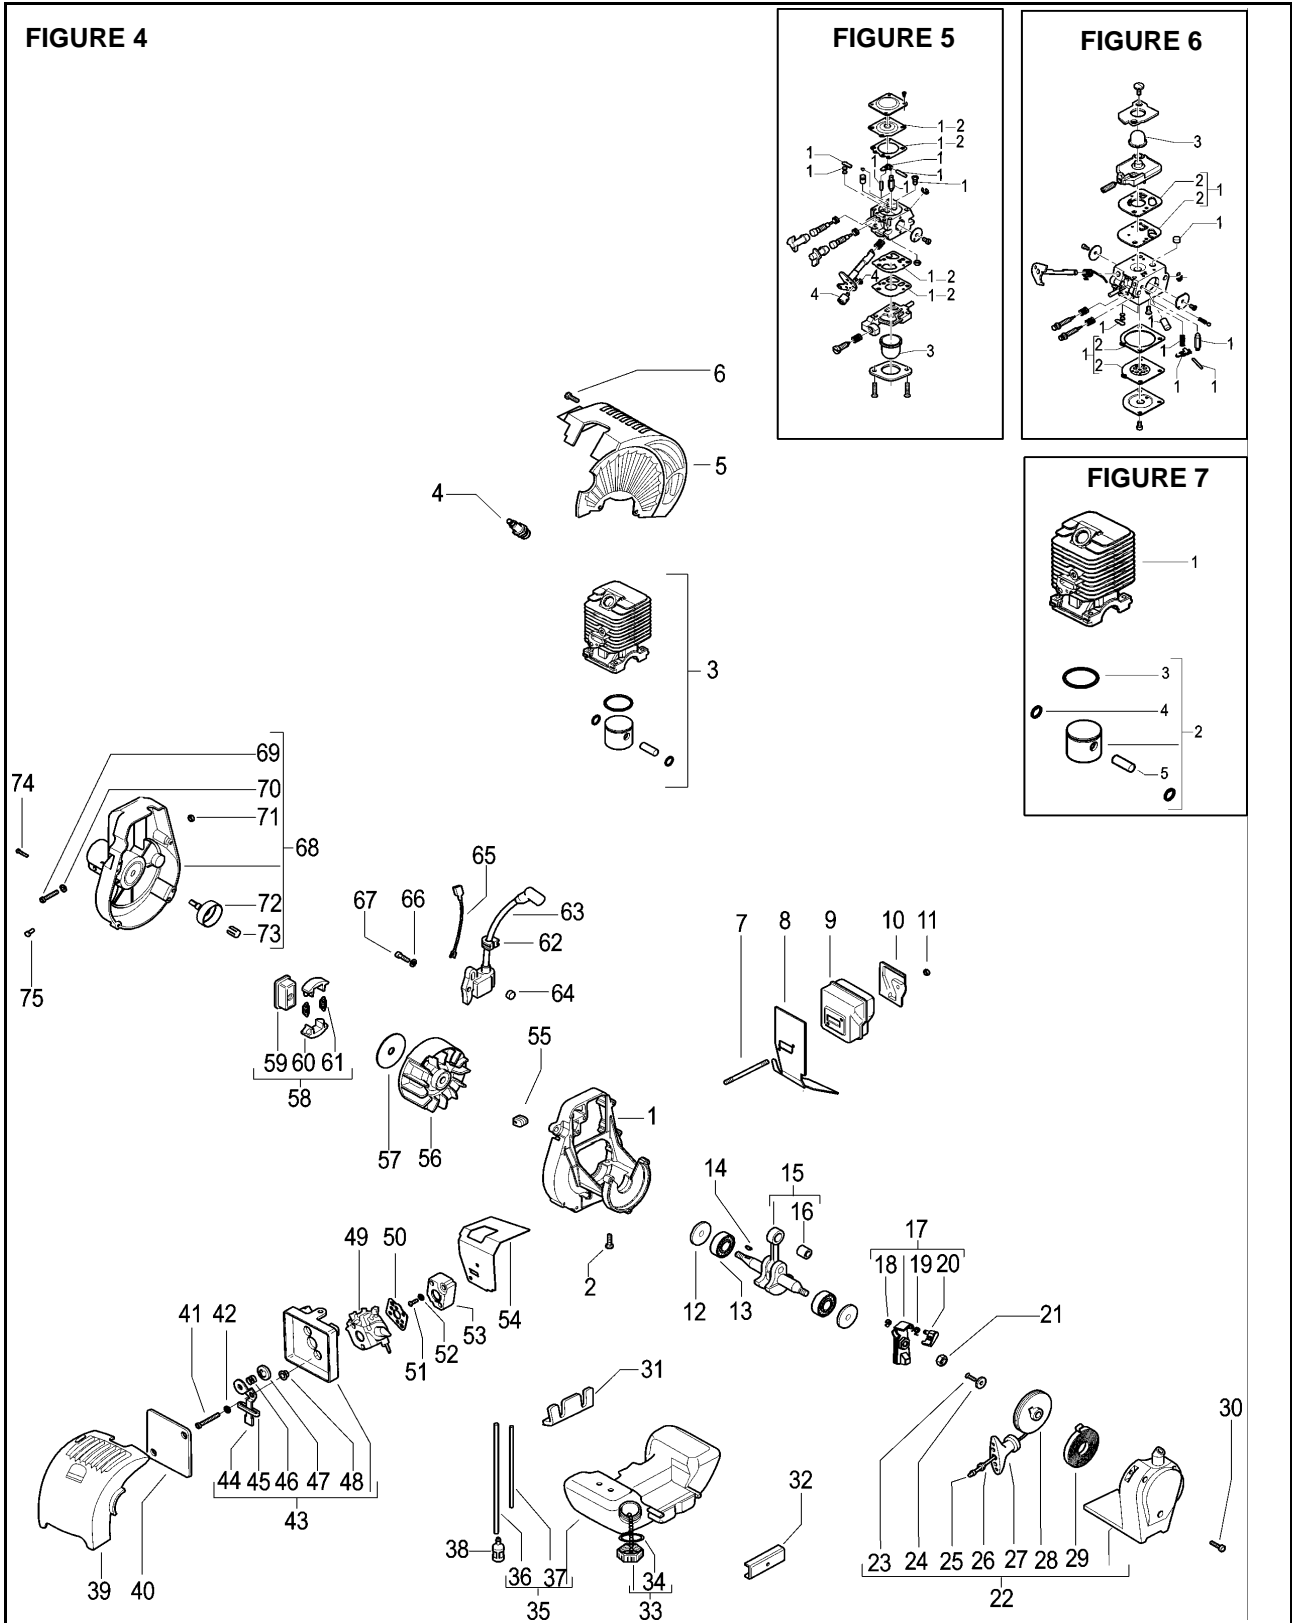

Item	P/N McC	P/N ELX	Qty	DESCRIPTION
FIGURE 4				
1	242802	538242802	1	crankcase
2	227565	538227565	4	screw M5x25
3	FIGURE 7			
A 4	92879	538092879	1	spark plug RDJ8J
5	242704	538242704	1	engine cover
6	241963	538241963	2	screw M4x22
7	242037	538242037	2	stud bolt
B 8	243273	538243273	1	exhaust gasket
C 9	242131	538242131	1	muffler
10	323760	538323760	1	muffler shield
11	235642	538235642	2	nut M5
C 12	242994	538242994	2	seal
C 13	241594	538241594	2	ball bearing
C 14	227631	538227631	1	key
15	242003	538242003	1	crankshaft assy
C 16	• 235742	538235742	1	needle bearing
17	241784	538241784	1	starter pawl assy
18	• 111088	538111088	1	snap ring
19	• 241782	538241782	1	spring
20	• 241781	538241781	1	pawl
21	235248	538235248	1	nut
C 22	242041	538242041	1	starter assy
23	• 240862	538240862	1	screw M4x18
24	• 241703	538241703	1	washer
A 25	• 241746	538241746	1	rope
26	• 235612	538235612	1	washer
27	• 241778	538241778	1	handle
B 28	• 241620	538241620	1	pulley
B 29	• 241619	538241619	1	spring
30	241963	538241963	3	screw M4x20
31	242038	538242038	1	tank grommet (crankcase side)
32	242039	538242039	1	tank grommet (starter side)
B 33	242484	538242484	1	fuel tank cap assy
A 34	• 236564	538236564	1	gasket
C 35	242040	538242040	1	fuel tank assy
B 36	• 229717	538229717	1	hose
B 37	• 229743	538229743	1	primer bulb hose
A 38	93720	538093720	1	fuel pickup
39	242703	538242703	1	air filter cover
B 40	242035	538242035	1	air filter
41	235808	538235808	2	screw 5x50
42	235248	538235248	1	washer
43	248485	538248485	1	air box assy
44	• 241769	538241769	1	choke lever
45	• 241622	538241622	1	choke lever grommet
46	• 235822	538235822	1	spring
47	• 241602	538241602	1	choke shutter
48	• 227022	538227022	2	bushing
C 49	FIGURE 5 / FIGURE 6			
A 50	241600	538241600	1	carb. Gasket
51	235806	538235806	2	screw M5x20
52	235248	538235248	2	washer

Item	P/N McC	P/N ELX	Qty	DESCRIPTION
B 53	241750	538241750	1	carb. Spacer
B 54	242860	538242860	1	intake gasket
55	241607	538241607	1	grommet
56	241796	538241796	1	flywheel
57	241604	538241604	1	dust shield
B 58	241793	538241793	1	clutch assy
59	• 241789	538241789	1	clutch hub
60	• 241743	538241743	2	clutch shoe
A 61	• 241794	538241794	2	clutch spring
62	236322	538236322	1	grommet
C 63	241749	538241749	1	ignition coil
64	227769	538227769	2	spacers
65	241606	538241606	1	ground wire
66	235248	538235248	2	washer
67	235806	538235806	2	screw M5x20
C 68	241725	538241725	1	joint assy
69	• 235803	538235803	1	screw M5x25
70	• 235248	538235248	1	washer
71	• 229524	538229524	1	nut M5
72	• 241785	538241785	1	clutch drum
73	• 228260	538228260	1	pin
74	227568	538227568	4	screw M4x20
75	236981	538236981	1	screw

FIGURE 5 WALBRO WT 686				
C -	242932	538242932		carb.
B 1	• 324013	538324013		K20 rep. Kit
A 2	•• 324009	538324009		D20 gasket kit
C 3	• 225834	538225834		primer bulb
4	• 224466	538224466		swivel kit

FIGURE 6 ZAMA C1Q M38				
C -	-	-		carb.
B 1	• 300465	538300465		RB-28 rep.kit
A 2	•• 300473	538300473		diaph/gasket kit
C 3	• 246946	538246946		primer bulb

FIGURE 7 cylinder, piston 29cc				
C 1	243076	538243076	1	cylinder
C 2	249179	538249179	1	piston kit
B 3	• 242602	538242602	1	piston ring
4	• 235008	538235008	2	snap ring
5	• 241735	538241735	1	piston pin

A=ALTA ROTAZIONE	A=HIGH MOVING	A=HAUTE DEMANDE	A=GROBE NACHFRAGE
B=MEDIA ROTAZIONE	B=MEDIUM MOVING	B=MOYENNE DEMANDE	B=MITTELMAESSIGE
C=ALTA ROTAZIONE	C=SLOW MOVING	C=BASSE DEMANDE	C=WENIGE NACHFRAGE
NUOVI CODICI	NEW P. NUMBERS	NOUVELLES REFERENCES	NEU CODEX