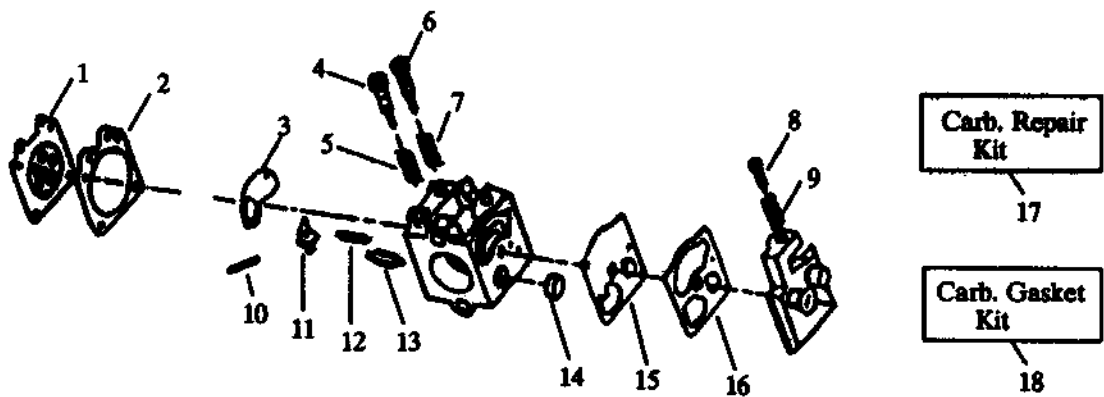

Carburetor Assembly Part Number 530-035259 WA-199