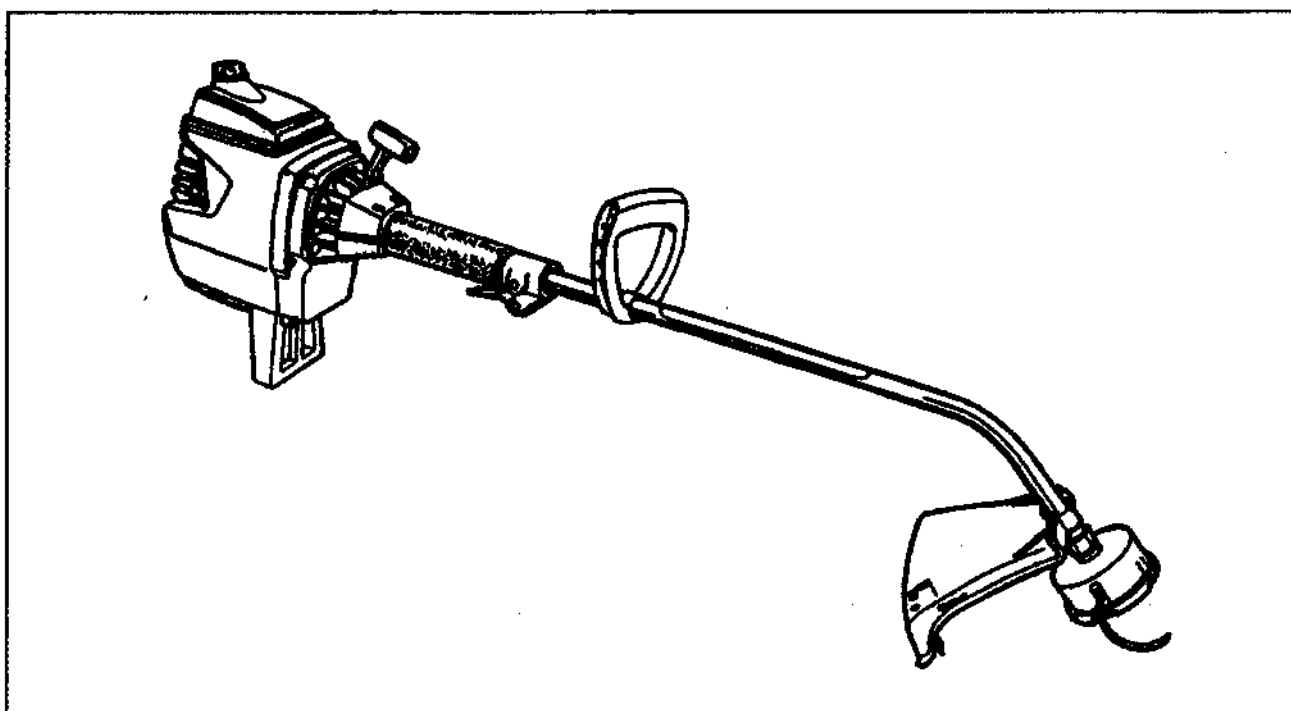

32 RLC

1.1990

Spare parts

Pièces détachées

Key No.	Part No.	Description	Key No.	Part No.	Description
1	530 02 75-95	Grip	21	952 70 85-28	Spool w/Line
2	530 01 57-68	Nut	22	530 09 44-94	Cover
3	530 01 57-68	Drive Shaft Housing	23	530 01 09-57	Handle
4	530 01 42-22	Handle Ass'y.	24	530 01 51-97	Nut
5	530 01 56-10	Bolt	25	530 06 92-52	"T" Handle Ass'y.
6	530 01 57-74	Screw	26	530 09 46-86	Clamp Harness Ass'y.
7	530 01 09-59	Throttle Housing Ass'y.	27	530 09 46-38	Shoulder Strap
8	530 09 47-42	Clamp			
9	530 06 92-49	Shield Kit Ass'y. (Incl. #10,11,12 & 14)			
10	530 01 53-37	Screw			
11	530 09 45-70	Line Limiter	A	530 02 91-64	Shaft Warning Decal
12	530 01 56-53	Locknut			
13	530 09 36-53	Shield Bracket			
14	530 09 22-43	Screw			
15	530 09 45-43	Dust Cup	Not Shown		
16	530 09 45-41	Drive Shaft			
17	530 03 11-11	Hex Wrench (5/32)			
18	530 03 01-02	Shaft Lubrication			
19	952 70 85-27	Cutting Head Ass'y.		530 06 76-46	Operator's Manual
20	530 09 46-20	Hub Ass'y.			

Key No.	Part No.	Description	Key No.	Part No.	Description
1	530 03 50-14	* + Metering Diaphragm	11	530 03 50-31	* Metering Lever
2	530 03 51-51	* + Metering Diaphragm Gasket	12	530 03 51-88	* Metering Lever Spring
3	530 03 51-47	* + Circuit Plate Gasket	18	530 03 51-06	* Inlet Needle Valve
4	530 03 51-42	Hi Speed Needle	14	530 03 51-78	* Inlet Screen
5	530 03 50-36	Hi Speed Needle Spring	15	530 03 51-66	* + Pump Diaphragm
6	530 03 51-41	Idle Needle	16	530 03 51-64	* + Pump Gasket
7	530 03 50-23	Idle Needle Spring	17	530 03 52-60	Carb. Kwik Repair Kit (*Indicates Contents)
8	530 03 52-03	Idle Speed Screw			Carb. Gasket/Diaphragm Kit (+ Indicates Contents)
9	530 03 52-08	Idle Speed Spring	18	530 03 51-85	
10	530 03 50-28	* Metering Lever Pin			