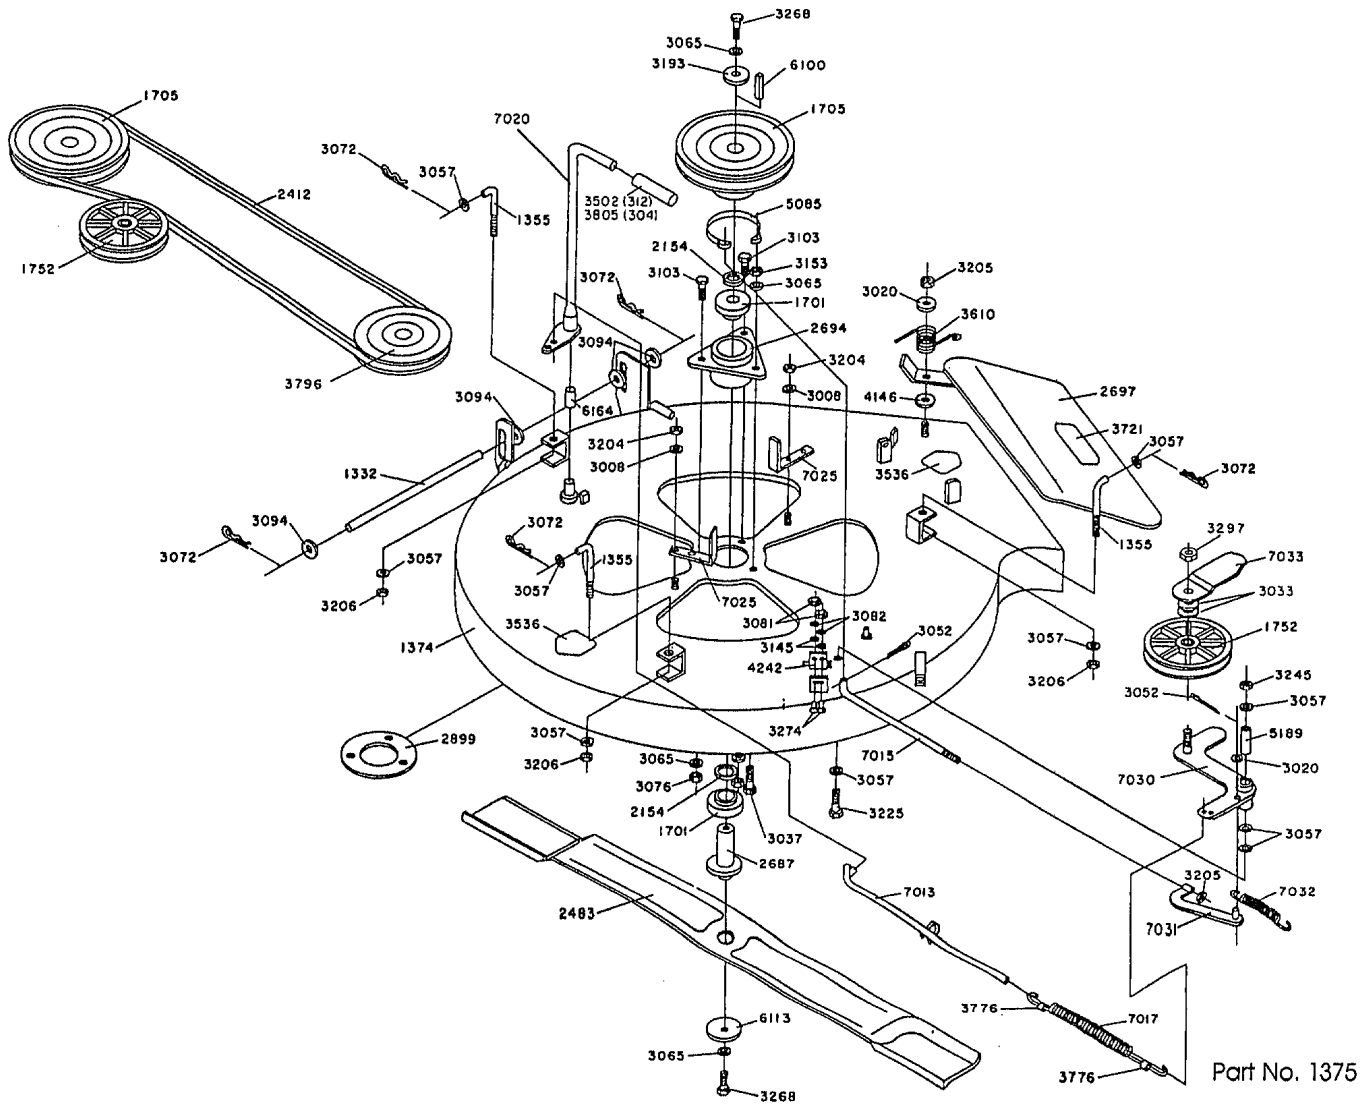

## **Parts Manual**

**Models**    304 S/N 29801-32687

Part No. 8141

1990 Chassis Assembly Model ZTR 304

# 1990 Mower Deck Assembly Model ZTR 304

# 1990 Body Assembly Model ZTR 304

1990 Wiring Assembly Model ZTR 304