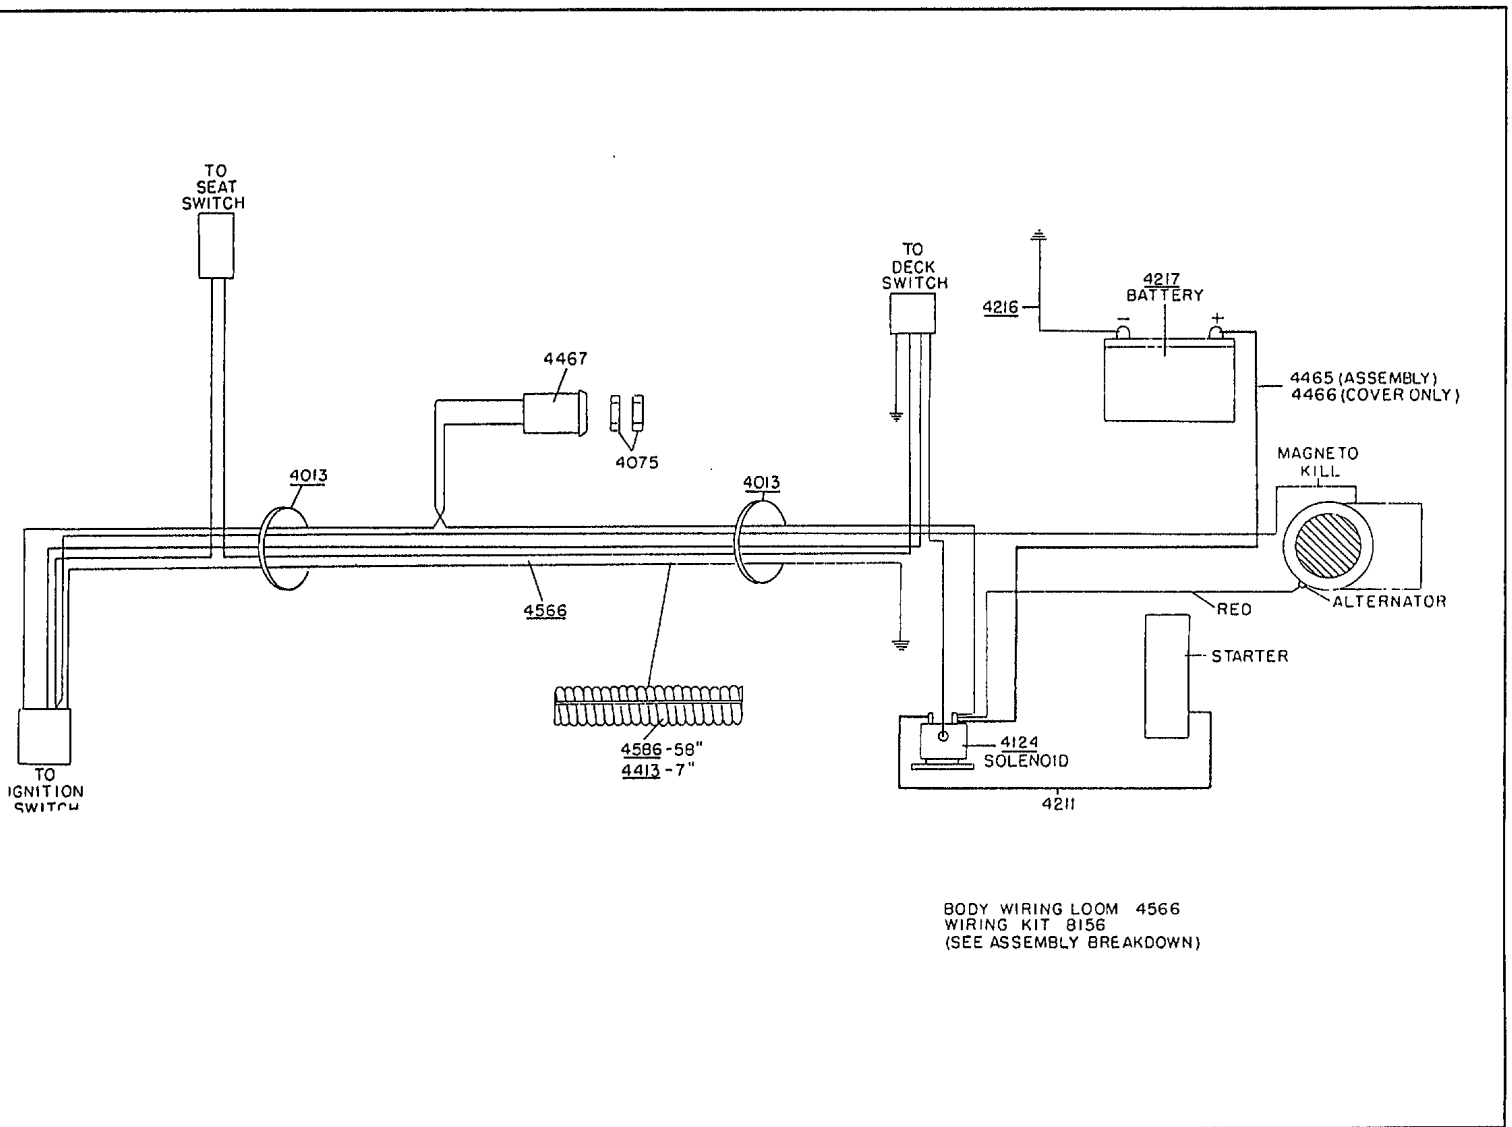

## **Parts Manual**

**Models**    304 S/N 29801-32687

Part No. 8141

1990 Chassis Assembly Model ZTR 304

# 1990 Mower Deck Assembly Model ZTR 304

# 1990 Body Assembly Model ZTR 304

1990 Wiring Assembly Model ZTR 304