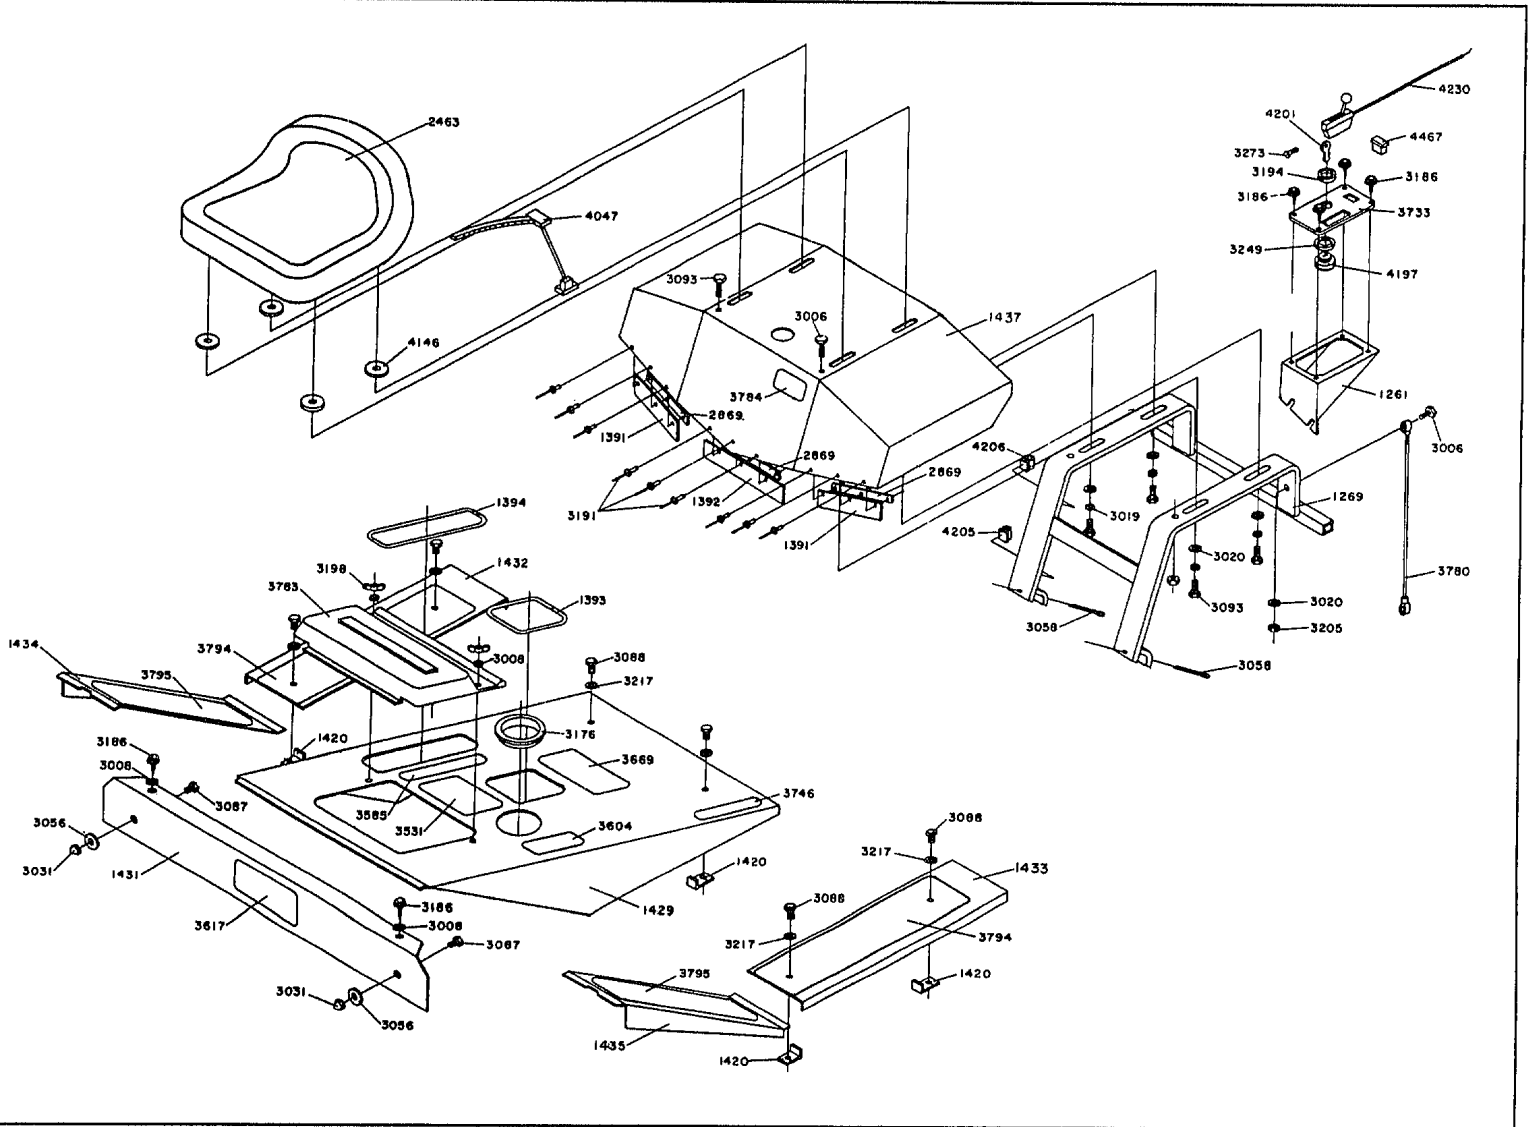

## **Parts Manual**

**Models**    304 S/N 29801-32687

Part No. 8141

1990 Chassis Assembly Model ZTR 304

# 1990 Mower Deck Assembly Model ZTR 304

# 1990 Body Assembly Model ZTR 304

1990 Wiring Assembly Model ZTR 304