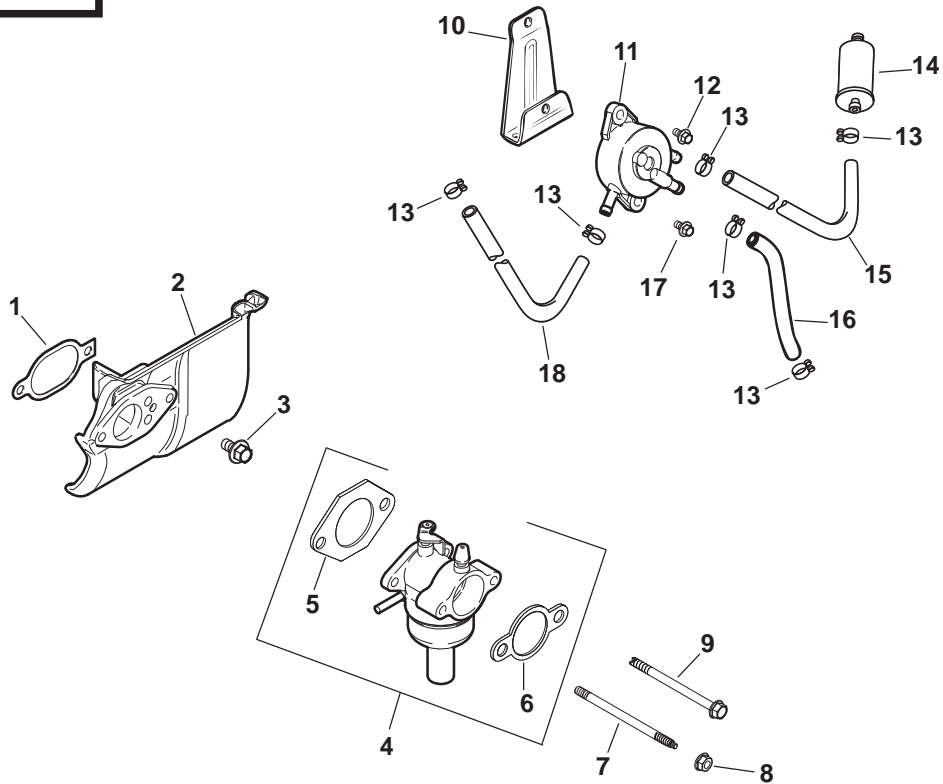

FUEL SYSTEM