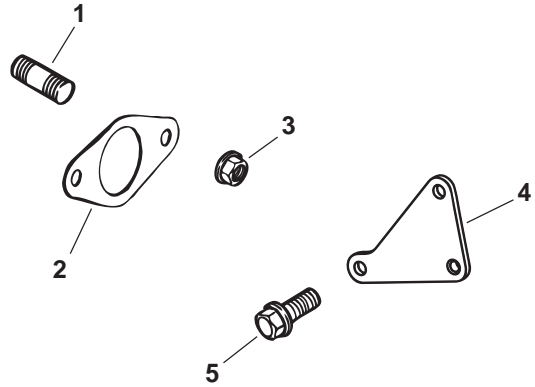

KOHLER ENGINE - MODEL NO. SV530, TYPE NO.0007

CRANKSHAFT

EXHAUST

FUEL SYSTEM