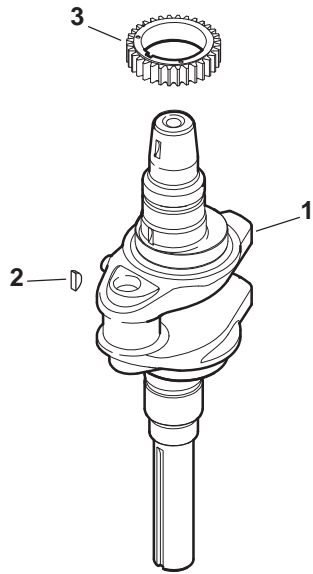

KOHLER ENGINE - MODEL NO. SV530, TYPE NO.0007

CRANKSHAFT