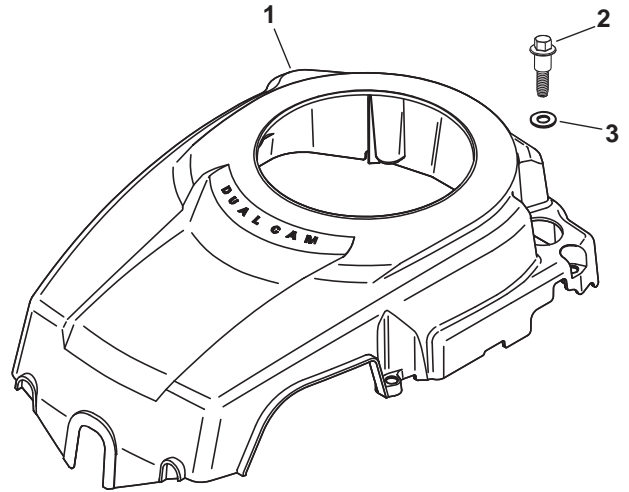

BLOWER HOUSING AND BAFFLES