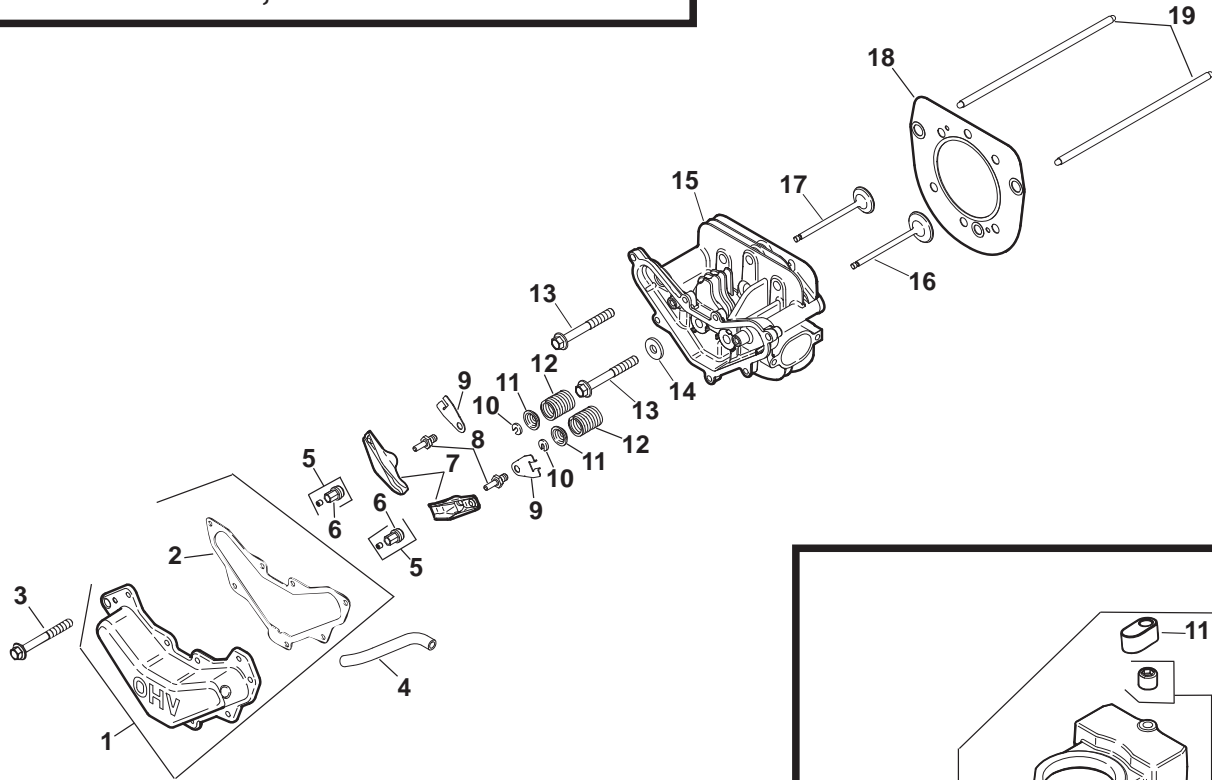

KOHLER ENGINE - MODEL NO. SV530, TYPE NO.0007

CYLINDER HEAD, VALVE AND BREATHER