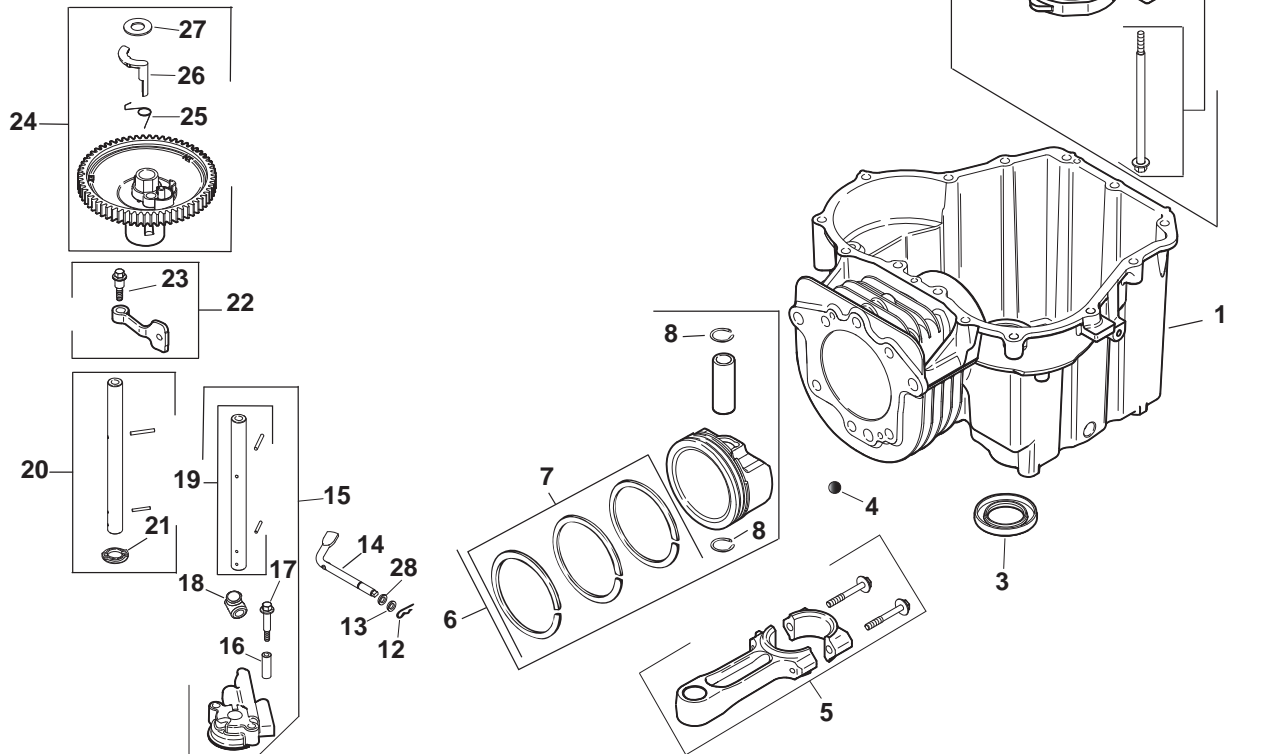

KOHLER ENGINE - MODEL NO. SV530, TYPE NO.0007

CYLINDER HEAD, VALVE AND BREATHER

CRANKCASE