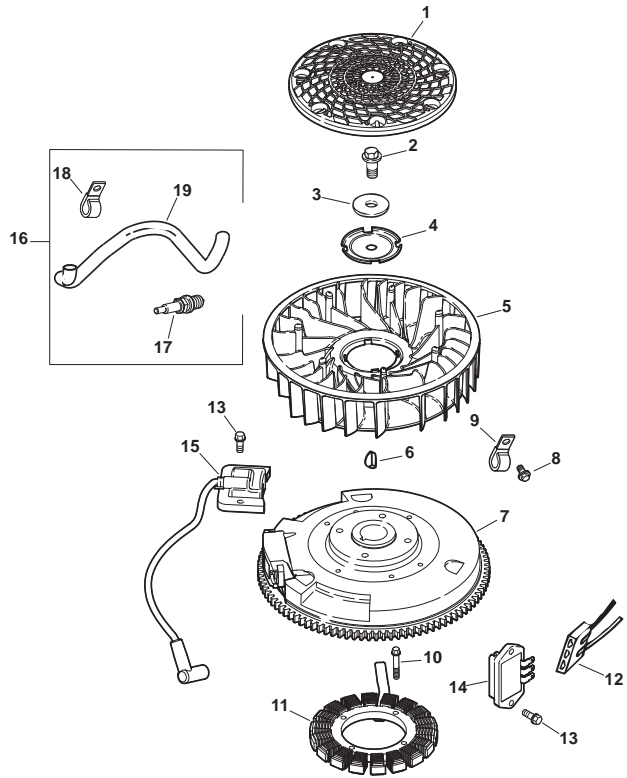

KOHLER ENGINE - MODEL NO. SV530, TYPE NO.0007

IGNITION/ELECTRICAL