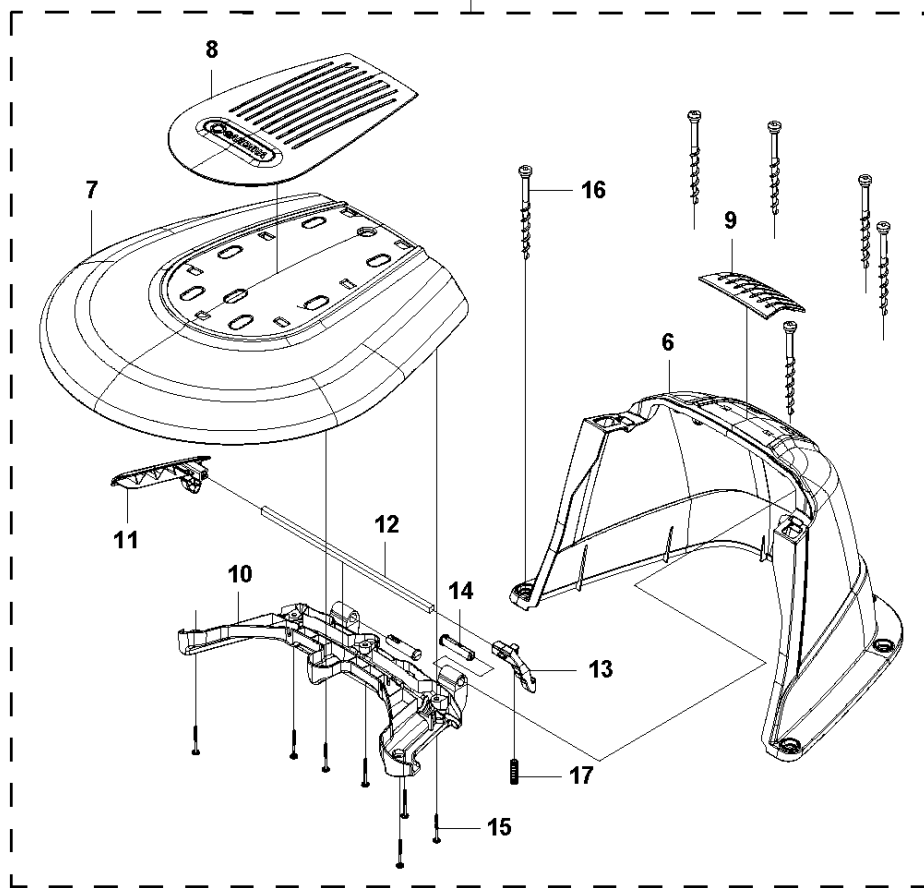

G GARDENA R70/80Li
ACCESSORIES

18