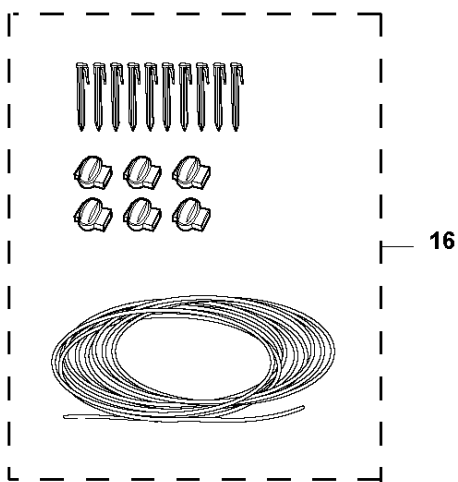

F GARDENA R70Li/R80Li
INSTALLATION ACCESSORIES

INSTALLATION ACCESSORIES

R70Li, 2017-01

Ref	Part No	Description	Remark	QTY KIT
1	584 86 25-01	TRANSFORMER	Power Supply Unit, EU	1
2	584 86 26-02	POWER UNIT	Power Supply Unit, UK	1
2	584 86 26-03	TRANSFORMER	Power Supply Unit, CH	1
2	584 86 26-04	POWER UNIT	Power Supply Unit, CA	1
2	584 86 26-05	POWER UNIT	Power Supply Unit, AU-NZ	1
3	579 82 51-01	CABLE ASSY	Low Voltage Cable (20 m)	1
3	579 82 51-02	CABLE ASSY	Low Voltage Cable (10 m)	1
3	579 82 51-03	CABLE ASSY	Low Voltage Cable (3 m)	1
4	966 80 98-01	STAPLE	Staples (100 pcs), Gardena Blister Pack	1
4	Gardena409020	TBD	Staples (100 pcs), Gardena Blister Pack	1
5	575 23 86-02	SCREW KIT	Anchor Screw (3 pcs) incl. Allen Key	1
6	967 10 48-01	WIRE	Loop Wire 50 m, Gardena Blister Pack	1
6	Gardena405820	TBD	Loop Wire 50 m, Gardena Blister Pack	1
6	966 80 96-01	WIRE	Loop Wire (150 m), Gardena Blister Pack	1
6	Gardena408820	TBD	Loop Wire (150 m), Gardena Blister Pack	1
6	580 66 20-03	WIRE	Loop Wire (200 m)	1
6	580 66 20-01	WIRE	Loop Wire (250 m)	1
6	580 66 20-04	WIRE	Loop Wire (800 m)	1
7	966 80 95-01	BLADE	Blades (9 pcs), Gardena Blister Pack	1
7	Gardena408720	TBD	Blades (9 pcs), Gardena Blister Pack	1
7	577 86 46-03	BLADE SET	Long Life - Safety Blade, Husqvarna Blister Pack, 9 pcs	1
7	577 60 65-05	BLADE SET	Long Life - Safety Blade, 45 pcs	1
7	577 60 66-04	BLADE SET	Long Life - Safety Blade, 300 pcs	1
8	535 12 90-01	CONNECTOR	Loop Wire Connector (1pcs)	1
9	501 98 02-01	COUPLER	Coupler (1pcs)	1
9	501 98 02-02	COUPLER	Coupler KIT (50pcs)	1
10	966 80 97-01	COUPLER	2 Connectors+6 Couplers, Gardena Blister Pack	1
10	Gardena408920	TBD	2 Connectors+6 Couplers, Gardena Blister Pack	1
10	579 04 81-01	ACCESSORY BAG	5 Connectors+5 Couplers	1
11	586 27 79-01	STICKER	Sticker, Cable Markers (10 pcs)	1
12	502 40 53-01	LABEL	Label, Anti-Theft	1
13	578 90 91-05	DVD	Installation DVD, Gardena	1
14	115844301	TBD	Operator's Manual, Swedish	1
14	115844306	TBD	Operator's Manual, Danish	1
14	115844311	TBD	Operator's Manual, Finnish	1
14	115844321	TBD	Operator's Manual, Norwegian	1
14	115844326	TBD	Operator's Manual, English	1
14	115844331	TBD	Operator's Manual, French	1
14	115844336	TBD	Operator's Manual, Dutch	1
14	115844341	TBD	Operator's Manual, Italian	1
14	115844346	TBD	Operator's Manual, Spanish	1
14	115844351	TBD	Operator's Manual, German	1
14	115844358	TBD	Operator's Manual, Hungarian	1
14	115844359	TBD	Operator's Manual, Portuguese	1
14	115844361	TBD	Operator's Manual, Polish	1