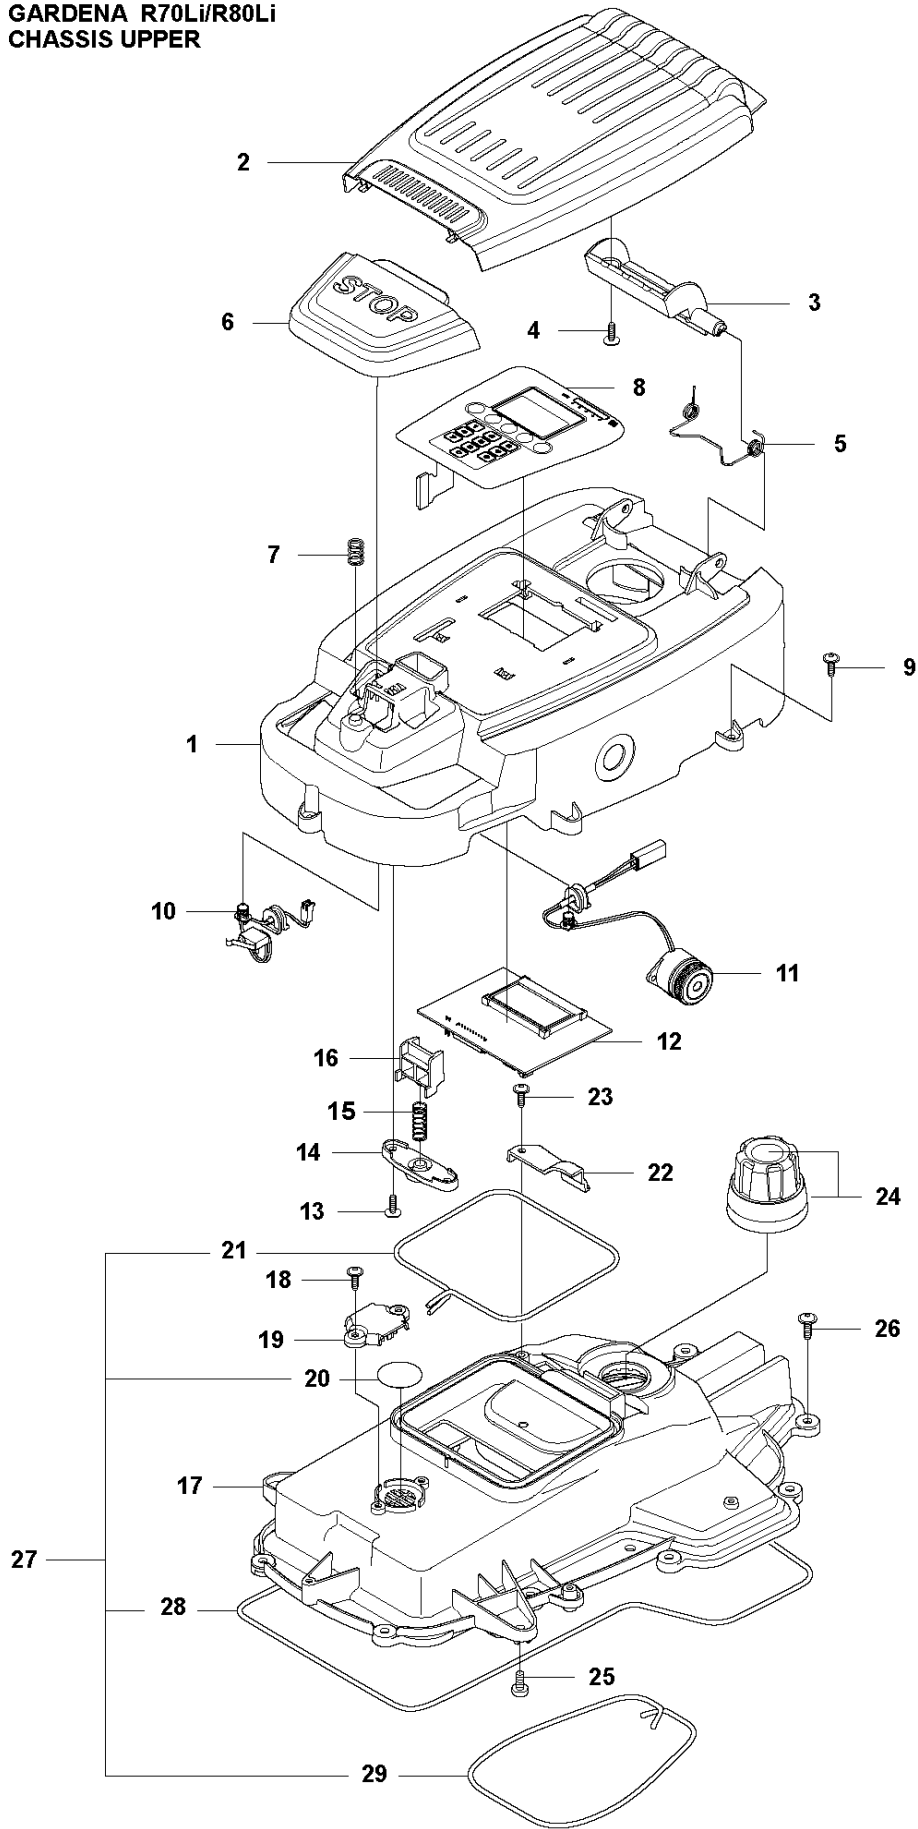

B GARDENA R70Li/R80Li
CHASSIS UPPER

CHASSIS UPPER

R70Li, 2017-01

Ref	Part No	Description	Remark	QTY KIT
1	579 39 19-02	KIT	Display Cover KIT incl. Sealing & Keyboard	1
2	577 70 72-03	COVER	Cover, Height Adjustment	1
3	577 70 78-01	HINGE	Hinge, Height Adjustment Lid	1
4	575 54 33-14	SCREW	Screw, Grey (14 mm)	2
5	578 44 52-01	SPRING	Spring, Height Adjustment Lid	1
6	577 70 66-01	BUTTON	Stop Button	1
7	574 48 70-01	SPRING	Spring, Stop Button	1
8	586 94 56-02	KEYBOARD	Keyboard	1
9	575 54 33-14	SCREW	Screw, Grey (14 mm)	5
10	574 48 03-01	SWITCH	Micro Switch, Stop Button	1
11	574 47 59-01	BUZZER	Buzzer, Display Cover	1
12	588 44 19-01	PRINTED CIRCUIT ASSY	Display/MMI, Circuit Board	1
13	575 54 33-14	SCREW	Screw, Grey (14 mm)	2
14	575 41 58-01	SPRING HOLDER	Spring Holder, Stop Button	1
15	576 24 22-01	SPRING	Spring Lock, Stop Button	1
16	575 40 90-01	LOCK	Lock, Stop Button	1
17	579 39 20-02	KIT	Chassis Upper KIT incl. Sealing & Air Filter	1
18	575 54 33-14	SCREW	Screw, Grey (14 mm)	2
19	576 69 70-01	COVER	Cover, Air Filter	1
20	577 75 37-01	KIT	Air Filter KIT (10 pcs)	1
21	574 87 47-04	SEALING STRIP	Sealing Strip (1 pcs, 4 mm)	1
22	576 05 39-01	COVER	Cover, Height Indicator	1
23	575 54 33-14	SCREW	Screw, Grey (14 mm)	1
24	579 39 22-01	KIT	Knob, height adjustment KIT incl. Knob & Sticker	1
25	576 21 39-01	SCREW ITXPANM	Screw	2
26	574 45 01-01	SCREW ITXPANT	Screw	10
27	588 40 70-01	SEAL KIT	Seal KIT incl. Sealing Strip Chassis (1 pcs), Sealing Strip Short (2 pcs), Air Filter (1 pcs)	1
28	574 87 47-03	SEALING STRIP	Sealing Strip, Chassis (1 pcs, 4 mm)	1
29	574 87 47-04	SEALING STRIP	Sealing Strip (1 pcs, 4 mm)	1