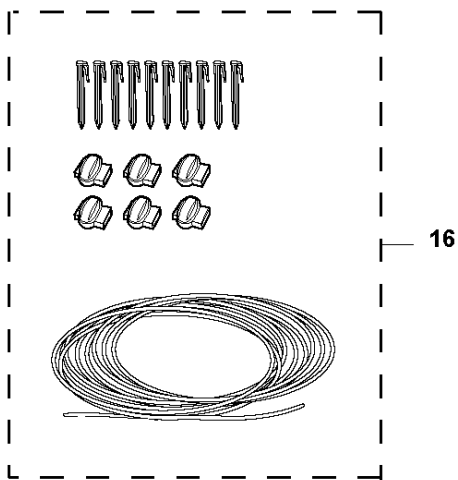

F GARDENA R70Li/R80Li
INSTALLATION ACCESSORIES

INSTALLATION ACCESSORIES

R70Li, 2017-01

Ref	Part No	Description	Remark	QTY KIT
1	584 86 25-01	TRANSFORMER	Power Supply Unit, EU	1
2	584 86 26-02	POWER UNIT	Power Supply Unit, UK	1
2	584 86 26-03	TRANSFORMER	Power Supply Unit, CH	1
2	584 86 26-04	POWER UNIT	Power Supply Unit, CA	1
2	584 86 26-05	POWER UNIT	Power Supply Unit, AU-NZ	1
3	579 82 51-01	CABLE ASSY	Low Voltage Cable (20 m)	1
3	579 82 51-02	CABLE ASSY	Low Voltage Cable (10 m)	1
3	579 82 51-03	CABLE ASSY	Low Voltage Cable (3 m)	1
4	966 80 98-01	STAPLE	Staples (100 pcs), Gardena Blister Pack	1
4	Gardena409020	TBD	Staples (100 pcs), Gardena Blister Pack	1
5	575 23 86-02	SCREW KIT	Anchor Screw (3 pcs) incl. Allen Key	1
6	967 10 48-01	WIRE	Loop Wire 50 m, Gardena Blister Pack	1
6	Gardena405820	TBD	Loop Wire 50 m, Gardena Blister Pack	1
6	966 80 96-01	WIRE	Loop Wire (150 m), Gardena Blister Pack	1
6	Gardena408820	TBD	Loop Wire (150 m), Gardena Blister Pack	1
6	580 66 20-03	WIRE	Loop Wire (200 m)	1
6	580 66 20-01	WIRE	Loop Wire (250 m)	1
6	580 66 20-04	WIRE	Loop Wire (800 m)	1
7	966 80 95-01	BLADE	Blades (9 pcs), Gardena Blister Pack	1
7	Gardena408720	TBD	Blades (9 pcs), Gardena Blister Pack	1
7	577 86 46-03	BLADE SET	Long Life - Safety Blade, Husqvarna Blister Pack, 9 pcs	1
7	577 60 65-05	BLADE SET	Long Life - Safety Blade, 45 pcs	1
7	577 60 66-04	BLADE SET	Long Life - Safety Blade, 300 pcs	1
8	535 12 90-01	CONNECTOR	Loop Wire Connector (1pcs)	1
9	501 98 02-01	COUPLER	Coupler (1pcs)	1
9	501 98 02-02	COUPLER	Coupler KIT (50pcs)	1
10	966 80 97-01	COUPLER	2 Connectors+6 Couplers, Gardena Blister Pack	1
10	Gardena408920	TBD	2 Connectors+6 Couplers, Gardena Blister Pack	1
10	579 04 81-01	ACCESSORY BAG	5 Connectors+5 Couplers	1
11	586 27 79-01	STICKER	Sticker, Cable Markers (10 pcs)	1
12	502 40 53-01	LABEL	Label, Anti-Theft	1
13	578 90 91-05	DVD	Installation DVD, Gardena	1
14	115844301	TBD	Operator's Manual, Swedish	1
14	115844306	TBD	Operator's Manual, Danish	1
14	115844311	TBD	Operator's Manual, Finnish	1
14	115844321	TBD	Operator's Manual, Norwegian	1
14	115844326	TBD	Operator's Manual, English	1
14	115844331	TBD	Operator's Manual, French	1
14	115844336	TBD	Operator's Manual, Dutch	1
14	115844341	TBD	Operator's Manual, Italian	1
14	115844346	TBD	Operator's Manual, Spanish	1
14	115844351	TBD	Operator's Manual, German	1
14	115844358	TBD	Operator's Manual, Hungarian	1
14	115844359	TBD	Operator's Manual, Portuguese	1
14	115844361	TBD	Operator's Manual, Polish	1