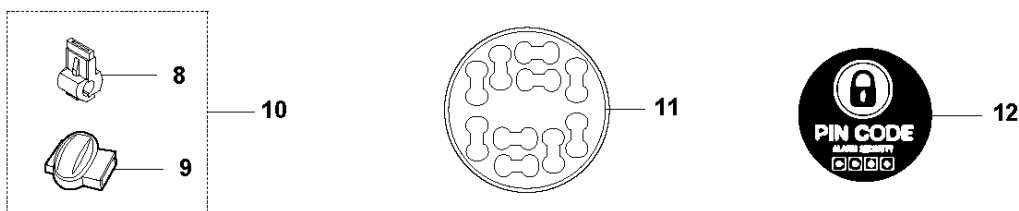

F GARDENA R70Li/R80Li
INSTALLATION ACCESSORIES

INSTALLATION ACCESSORIES

R70Li, 2017-01

Ref	Part No	Description	Remark	QTY KIT
1	584 86 25-01	TRANSFORMER	Power Supply Unit, EU	1
2	584 86 26-02	POWER UNIT	Power Supply Unit, UK	1
2	584 86 26-03	TRANSFORMER	Power Supply Unit, CH	1
2	584 86 26-04	POWER UNIT	Power Supply Unit, CA	1
2	584 86 26-05	POWER UNIT	Power Supply Unit, AU-NZ	1
3	579 82 51-01	CABLE ASSY	Low Voltage Cable (20 m)	1
3	579 82 51-02	CABLE ASSY	Low Voltage Cable (10 m)	1
3	579 82 51-03	CABLE ASSY	Low Voltage Cable (3 m)	1
4	966 80 98-01	STAPLE	Staples (100 pcs), Gardena Blister Pack	1
4	Gardena409020	TBD	Staples (100 pcs), Gardena Blister Pack	1
5	575 23 86-02	SCREW KIT	Anchor Screw (3 pcs) incl. Allen Key	1
6	967 10 48-01	WIRE	Loop Wire 50 m, Gardena Blister Pack	1
6	Gardena405820	TBD	Loop Wire 50 m, Gardena Blister Pack	1
6	966 80 96-01	WIRE	Loop Wire (150 m), Gardena Blister Pack	1
6	Gardena408820	TBD	Loop Wire (150 m), Gardena Blister Pack	1
6	580 66 20-03	WIRE	Loop Wire (200 m)	1
6	580 66 20-01	WIRE	Loop Wire (250 m)	1
6	580 66 20-04	WIRE	Loop Wire (800 m)	1
7	966 80 95-01	BLADE	Blades (9 pcs), Gardena Blister Pack	1
7	Gardena408720	TBD	Blades (9 pcs), Gardena Blister Pack	1
7	577 86 46-03	BLADE SET	Long Life - Safety Blade, Husqvarna Blister Pack, 9 pcs	1
7	577 60 65-05	BLADE SET	Long Life - Safety Blade, 45 pcs	1
7	577 60 66-04	BLADE SET	Long Life - Safety Blade, 300 pcs	1
8	535 12 90-01	CONNECTOR	Loop Wire Connector (1pcs)	1
9	501 98 02-01	COUPLER	Coupler (1pcs)	1
9	501 98 02-02	COUPLER	Coupler KIT (50pcs)	1
10	966 80 97-01	COUPLER	2 Connectors+6 Couplers, Gardena Blister Pack	1
10	Gardena408920	TBD	2 Connectors+6 Couplers, Gardena Blister Pack	1
10	579 04 81-01	ACCESSORY BAG	5 Connectors+5 Couplers	1
11	586 27 79-01	STICKER	Sticker, Cable Markers (10 pcs)	1
12	502 40 53-01	LABEL	Label, Anti-Theft	1
13	578 90 91-05	DVD	Installation DVD, Gardena	1
14	115844301	TBD	Operator's Manual, Swedish	1
14	115844306	TBD	Operator's Manual, Danish	1
14	115844311	TBD	Operator's Manual, Finnish	1
14	115844321	TBD	Operator's Manual, Norwegian	1
14	115844326	TBD	Operator's Manual, English	1
14	115844331	TBD	Operator's Manual, French	1
14	115844336	TBD	Operator's Manual, Dutch	1
14	115844341	TBD	Operator's Manual, Italian	1
14	115844346	TBD	Operator's Manual, Spanish	1
14	115844351	TBD	Operator's Manual, German	1
14	115844358	TBD	Operator's Manual, Hungarian	1
14	115844359	TBD	Operator's Manual, Portuguese	1
14	115844361	TBD	Operator's Manual, Polish	1