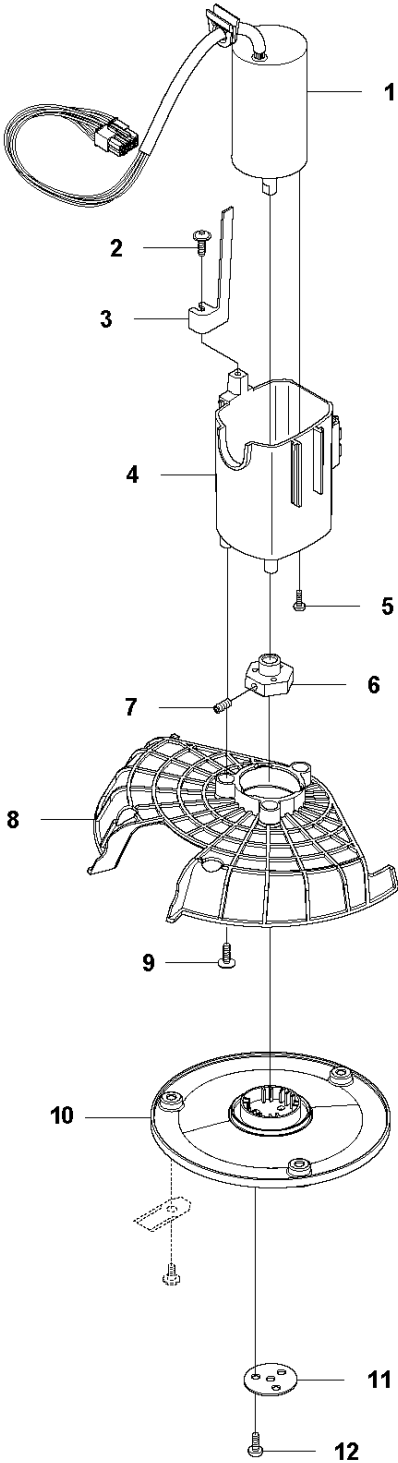

D GARDENA R70Li/R80Li
BLADE MOTOR & CUTTING EQUIPMENT

BLADE MOTOR & CUTTING EQUIPMENT

R70Li, 2017-01

Ref	Part No	Description	Remark	QTY KIT
1	584 98 93-02	MOTOR	Cutting Motor	1
2	575 54 33-10	SCREW	Screw, Grey (10 mm)	1
3	574 50 35-01	HEIGHT INDICATOR	Height Indicator	1
4	581 02 03-01	MOTOR HOUSING	Motor Housing	1
5	576 21 38-01	SCREW ITPANM	Screw M4x12	3
6	574 37 35-01	HUB	Hub, Cutting Motor	1
7	576 21 35-01	SCREW IHSETM	Stop Screw	1
8	579 75 83-01	GUARD	Guard, Cutting Disc	1
9	575 54 33-14	SCREW	Screw, Grey (14 mm)	3
10	574 48 71-01	CUTTING DISC	Cutting Disc	1
11	577 09 32-01	WASHER	Washer	1
12	576 21 38-01	SCREW ITPANM	Screw	3