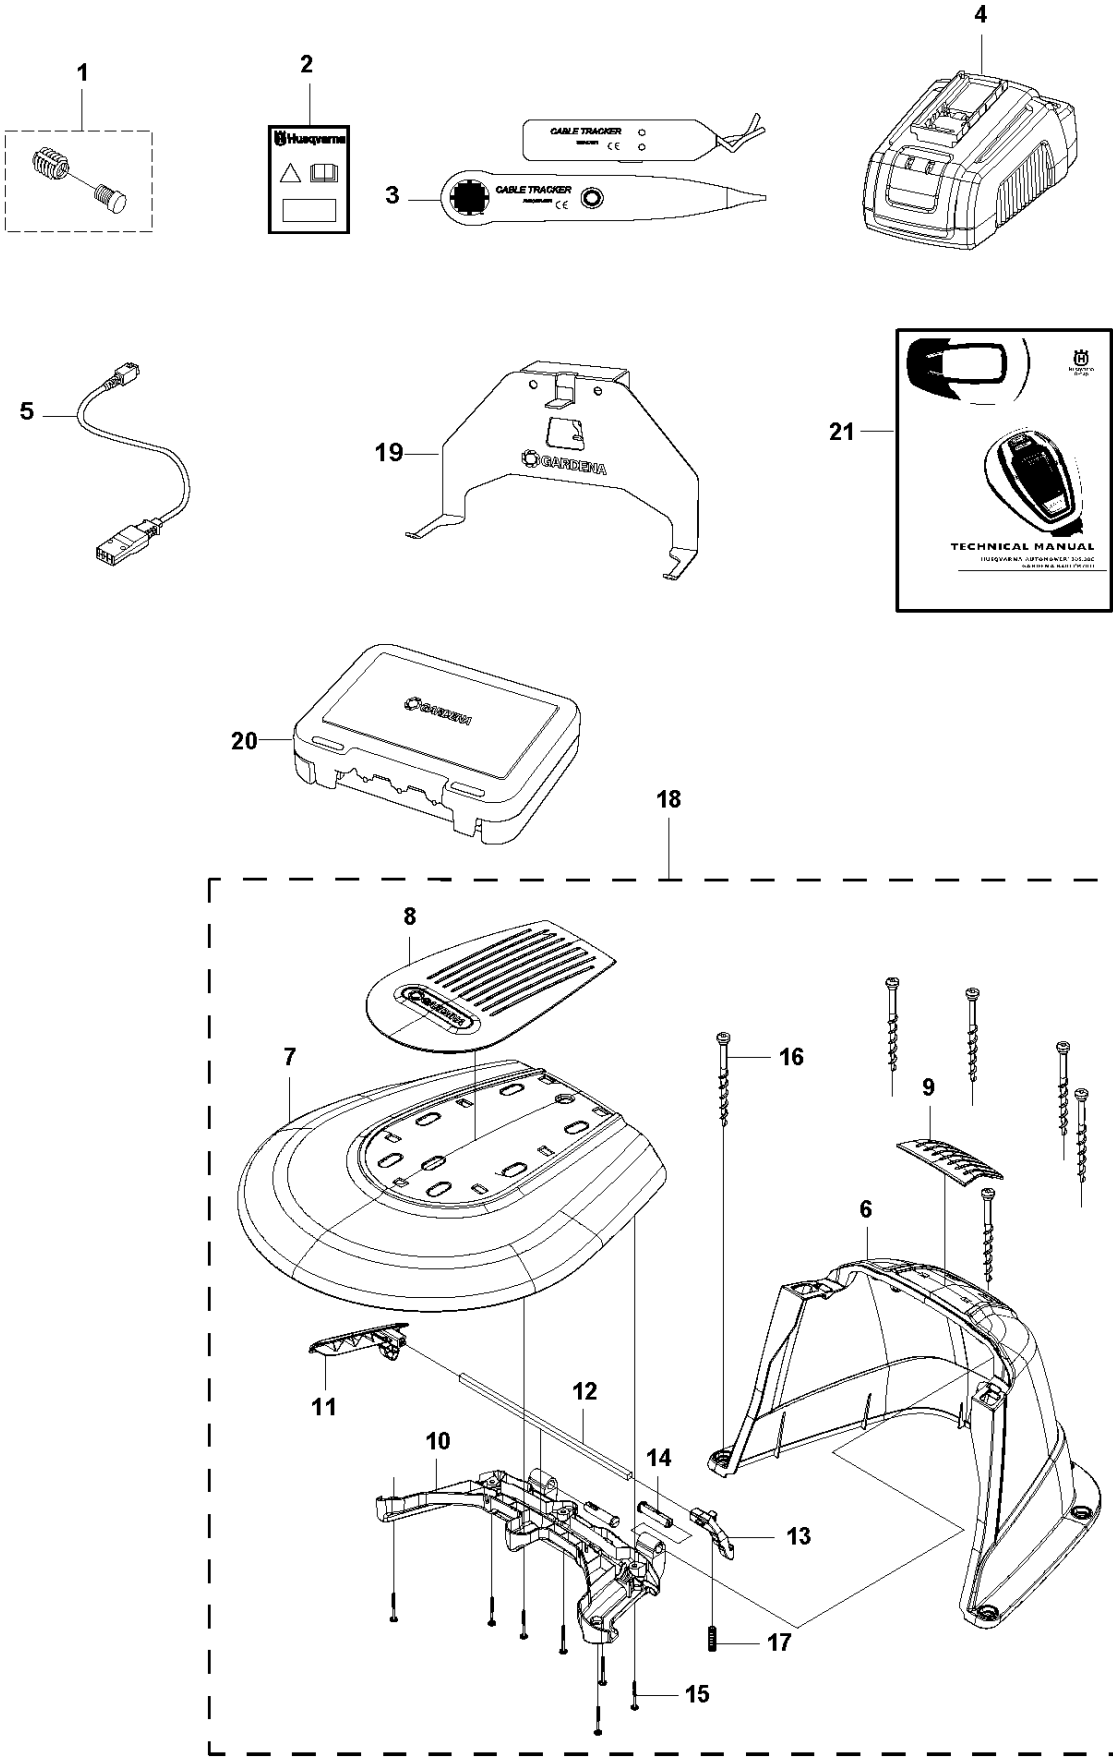

G GARDENA R70/80Li
ACCESSORIES

ACCESSORIES

R70Li, 2017-01

Ref	Part No	Description	Remark	QTY KIT
1	581 16 57-01	THREAD INSERT	Metal Insert Repair KIT (4 pcs)	1
2	580 68 95-02	LABEL	Warranty Seal 1pcs	1
3	577 60 68-01	TEST EQUIPMENT	Loop Wire Interruption Detector	1
4	588 40 84-01	CHARGER	Quick Charger with Battery Test	1
5	588 20 26-01	CABLE ASSY	Cable Quick Charger	1
6	587 91 63-01	COVER KIT	Cover KIT Base	1
7	587 91 64-01	COVER KIT	Cover KIT Lid	1
8	586 69 44-01	COVER	Cover Front Insert	1
9	586 69 46-01	COVER	Cover Rear Insert	1
10	586 69 42-01	BEAM	Beam Hinge	1
11	586 69 47-01	HANDLE	Handle Left	1
12	585 32 41-02	ROD	Steel Rod	1
13	586 69 48-01	LATCH	Latch Right	1
14	585 34 15-01	HINGE PIN	Hinge Pin	2
15	575 54 33-14	SCREW	Screw	8
16	575 23 86-01	SCREW KIT	Screw KIT	1
17	580 51 14-01	SPRING	Spring Cap	1
18	586 80 17-01	HOUSING	Gardena Housing	1
19	967 10 46-01	WALL HANGER	WALL HANGER	1
19	Gardena404220	TBD	WALL HANGER	1
20	967 10 45-01	CONNECTOR	Cable Connector Protection	1
20	Gardena405620	TBD	Cable Connector Protection	1
21	115 44 50-01	WORKSHOP MANUAL	TECHNICAL MANUAL, Swedish	1
21	115 44 50-06	WORKSHOP MANUAL	TECHNICAL MANUAL, Danish	1
21	115 44 50-11	WORKSHOP MANUAL	TECHNICAL MANUAL, Finnish	1
21	115 44 50-21	WORKSHOP MANUAL	TECHNICAL MANUAL, Norwegian	1
21	115 44 50-26	WORKSHOP MANUAL	TECHNICAL MANUAL, English	1
21	115 44 50-31	WORKSHOP MANUAL	TECHNICAL MANUAL, French	1
21	115 44 50-36	WORKSHOP MANUAL	TECHNICAL MANUAL, Dutch	1
21	115 44 50-41	WORKSHOP MANUAL	TECHNICAL MANUAL, Italian	1
21	115 44 50-46	WORKSHOP MANUAL	TECHNICAL MANUAL, Spanish	1
21	115 44 50-51	WORKSHOP MANUAL	TECHNICAL MANUAL, German	1
21	115 44 50-56	WORKSHOP MANUAL	TECHNICAL MANUAL, Russian	1
21	115 44 50-58	WORKSHOP MANUAL	TECHNICAL MANUAL, Hungarian	1
21	115 44 50-61	WORKSHOP MANUAL	TECHNICAL MANUAL, Polish	1
21	115 44 50-62	WORKSHOP MANUAL	TECHNICAL MANUAL, Romanian	1
21	115 44 50-63	WORKSHOP MANUAL	TECHNICAL MANUAL, Estonian	1
21	115 44 50-64	WORKSHOP MANUAL	TECHNICAL MANUAL, Latvian	1
21	115 44 50-65	WORKSHOP MANUAL	TECHNICAL MANUAL, Lithuanian	1
21	115 44 50-71	WORKSHOP MANUAL	TECHNICAL MANUAL, Greek	1
21	115 44 50-76	WORKSHOP MANUAL	TECHNICAL MANUAL, Turkish	1
21	115 44 50-81	WORKSHOP MANUAL	TECHNICAL MANUAL, Croatian	1
21	115 44 50-90	WORKSHOP MANUAL	TECHNICAL MANUAL, Czech	1