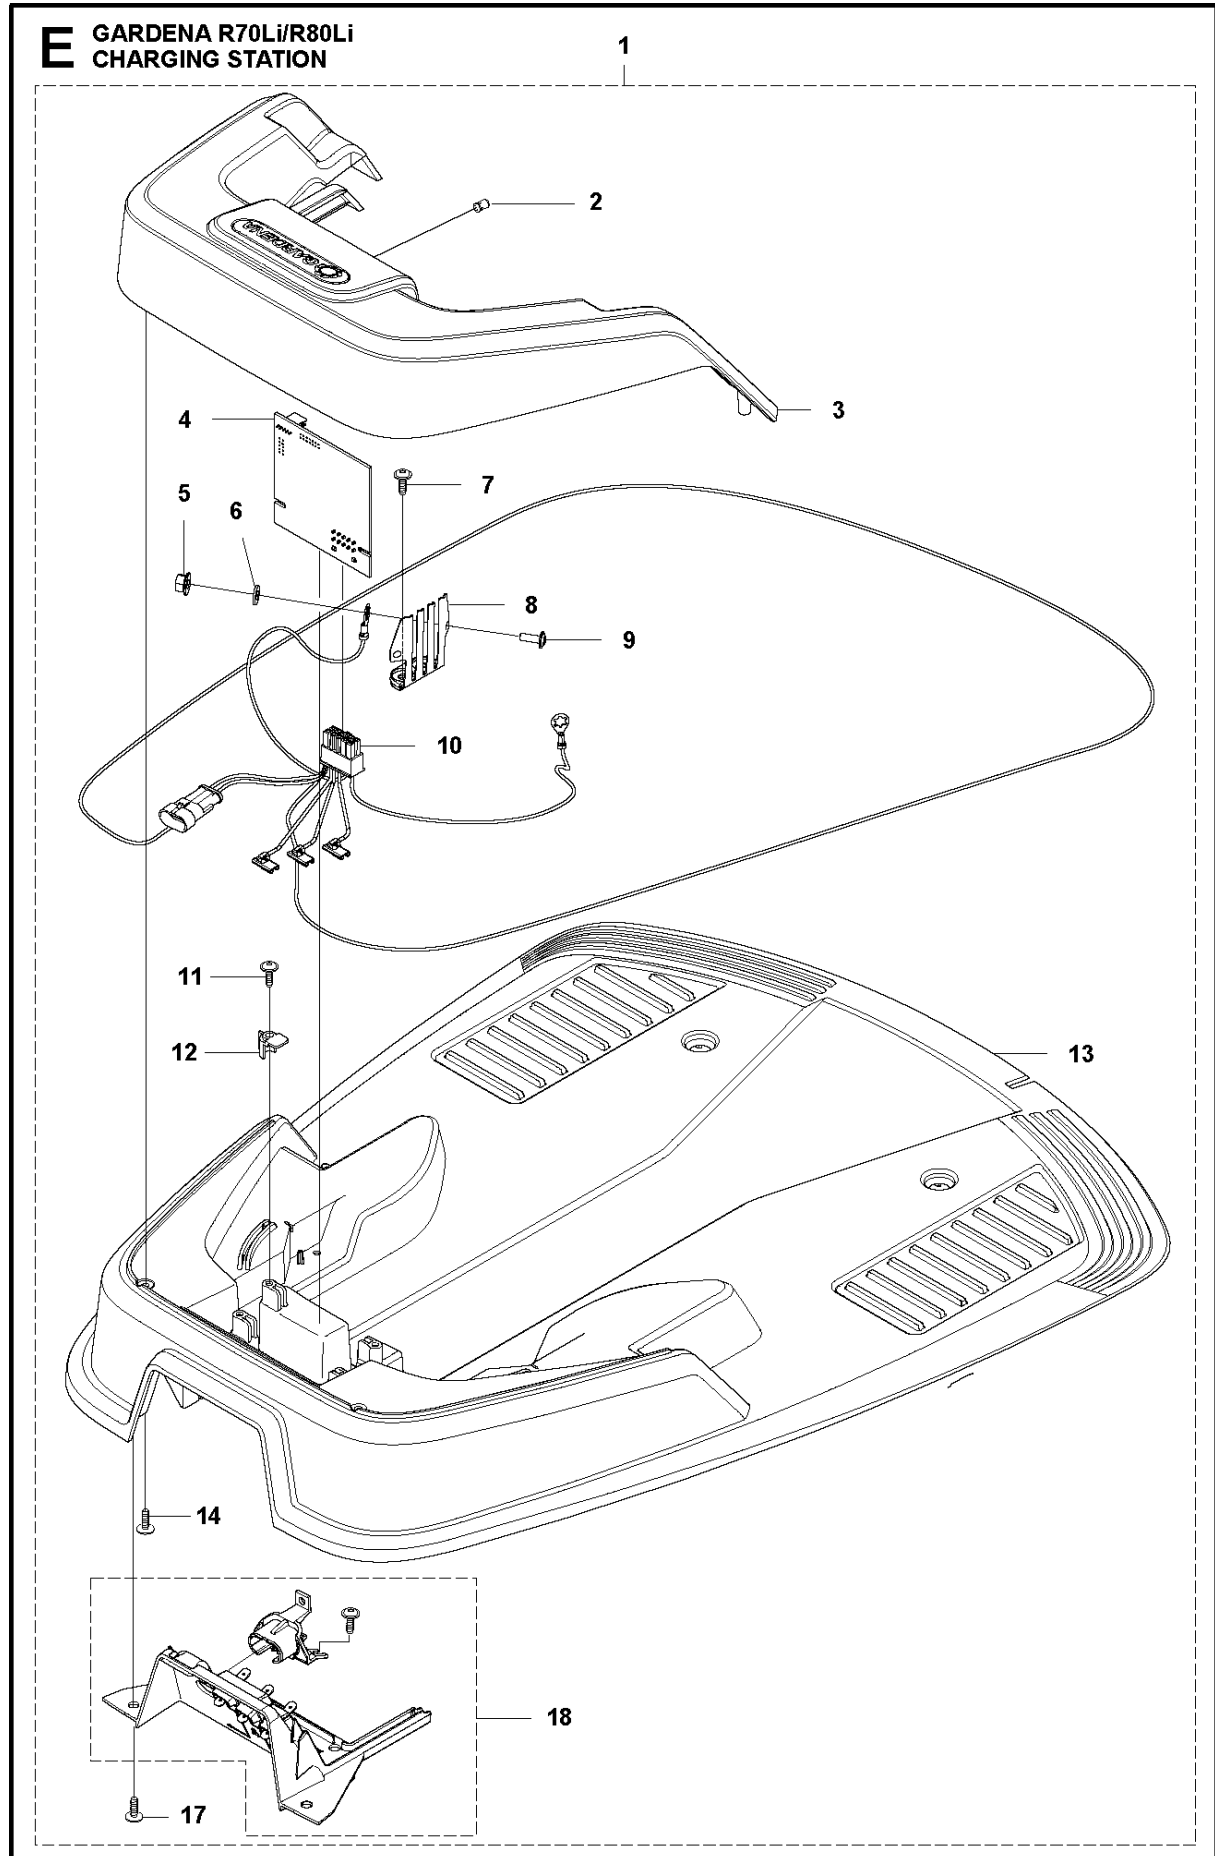

D GARDENA R70Li/R80Li
BLADE MOTOR & CUTTING EQUIPMENT

BLADE MOTOR & CUTTING EQUIPMENT

R70Li, 2017-01

Ref	Part No	Description	Remark	QTY KIT
1	584 98 93-02	MOTOR	Cutting Motor	1
2	575 54 33-10	SCREW	Screw, Grey (10 mm)	1
3	574 50 35-01	HEIGHT INDICATOR	Height Indicator	1
4	581 02 03-01	MOTOR HOUSING	Motor Housing	1
5	576 21 38-01	SCREW ITPANM	Screw M4x12	3
6	574 37 35-01	HUB	Hub, Cutting Motor	1
7	576 21 35-01	SCREW IHSETM	Stop Screw	1
8	579 75 83-01	GUARD	Guard, Cutting Disc	1
9	575 54 33-14	SCREW	Screw, Grey (14 mm)	3
10	574 48 71-01	CUTTING DISC	Cutting Disc	1
11	577 09 32-01	WASHER	Washer	1
12	576 21 38-01	SCREW ITPANM	Screw	3