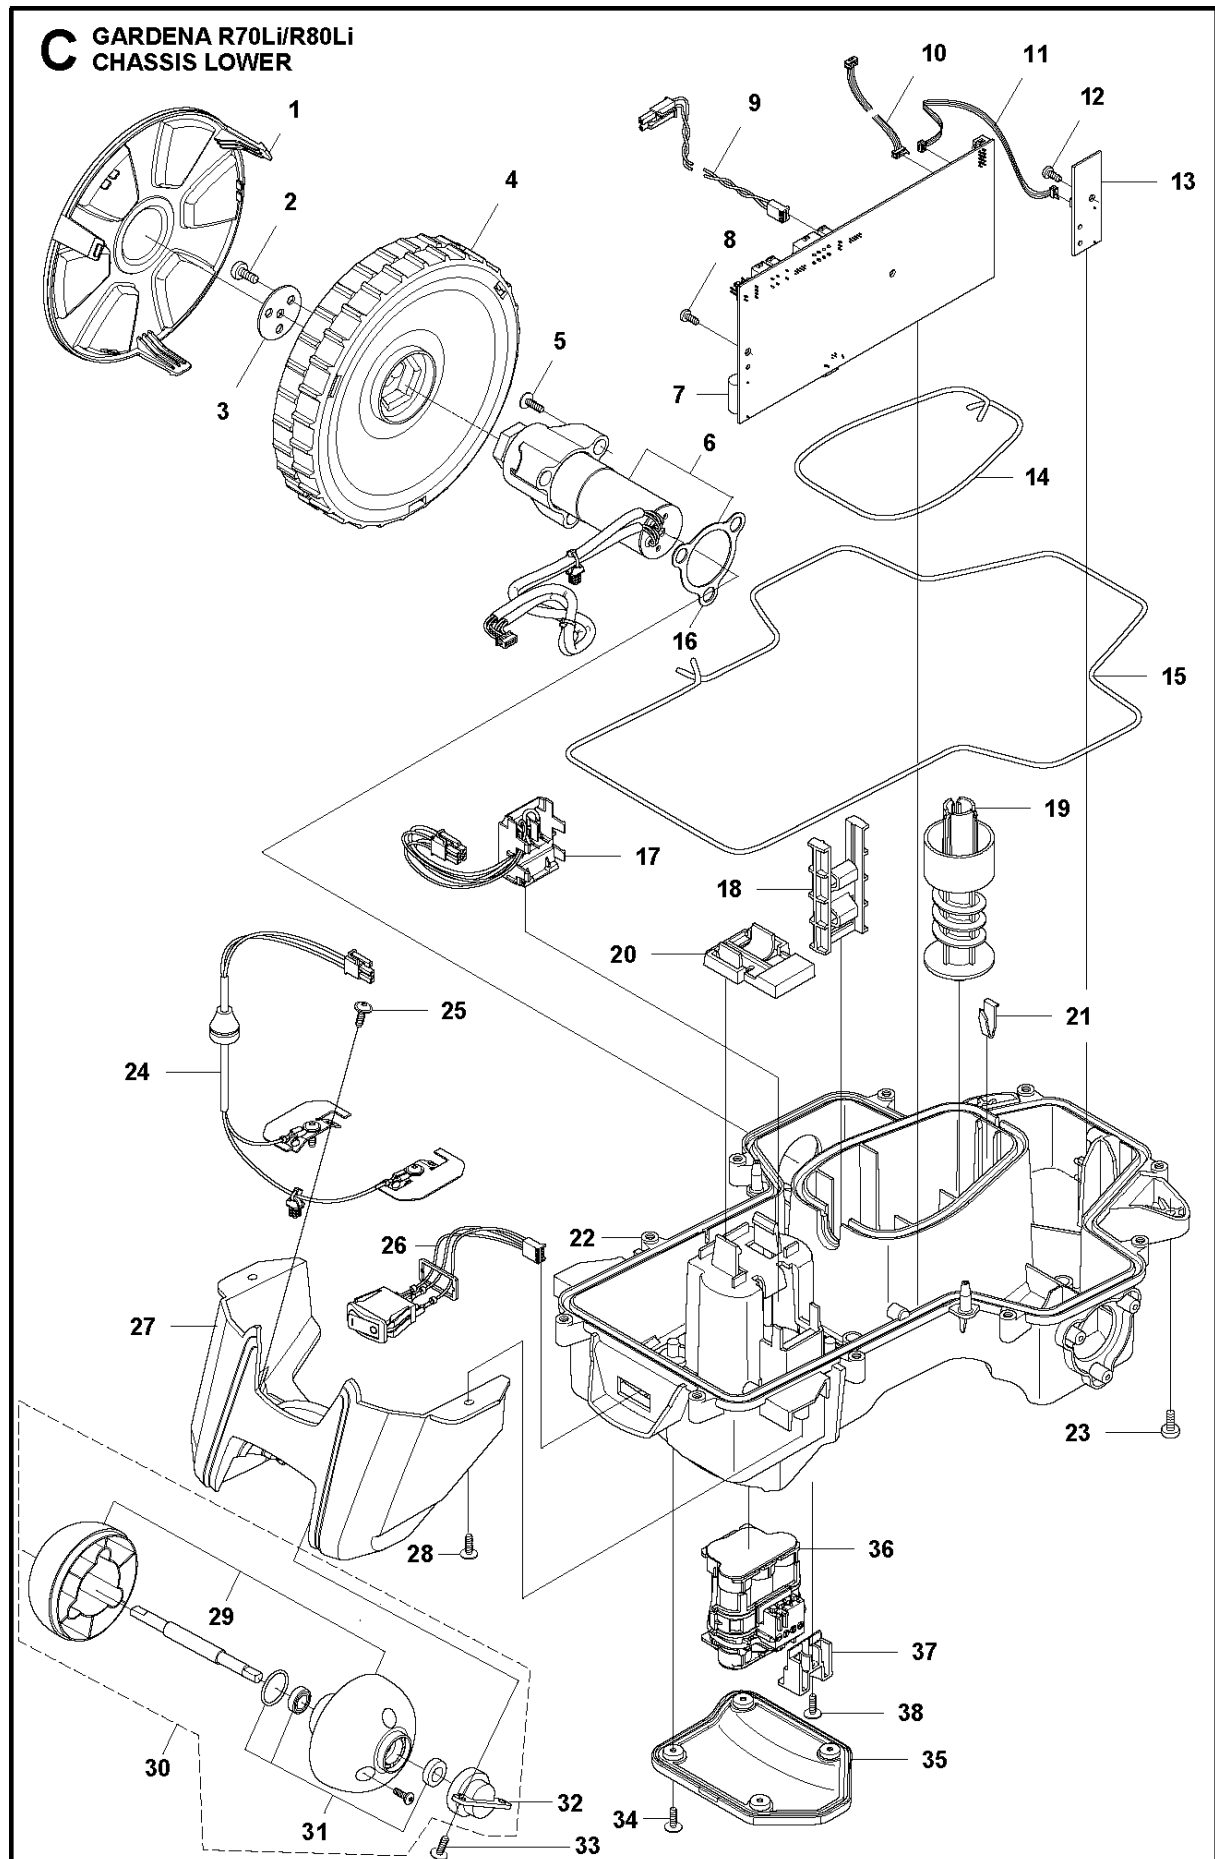

D GARDENA R70Li/R80Li
BLADE MOTOR & CUTTING EQUIPMENT

BLADE MOTOR & CUTTING EQUIPMENT

R70Li, 2017-01

Ref	Part No	Description	Remark	QTY KIT
1	584 98 93-02	MOTOR	Cutting Motor	1
2	575 54 33-10	SCREW	Screw, Grey (10 mm)	1
3	574 50 35-01	HEIGHT INDICATOR	Height Indicator	1
4	581 02 03-01	MOTOR HOUSING	Motor Housing	1
5	576 21 38-01	SCREW ITPANM	Screw M4x12	3
6	574 37 35-01	HUB	Hub, Cutting Motor	1
7	576 21 35-01	SCREW IHSETM	Stop Screw	1
8	579 75 83-01	GUARD	Guard, Cutting Disc	1
9	575 54 33-14	SCREW	Screw, Grey (14 mm)	3
10	574 48 71-01	CUTTING DISC	Cutting Disc	1
11	577 09 32-01	WASHER	Washer	1
12	576 21 38-01	SCREW ITPANM	Screw	3

CHARGING STATION

R70Li, 2017-01

Ref	Part No	Description	Remark	QTY KIT
1	577 97 23-15	CHARGING STATION	Charging Station, Gardena	1
2	535 12 87-02	DIODE LENS	Diode Lens	1
3	584 61 83-02	CHARGING STATION	Charging Station Cover, Gardena	1
4	582 87 62-01	PRINTED CIRCUIT ASSY	Circuit Board, Charging Station	1
5	588 22 21-01	HEXAGON NUT FLANGE	Nut Flange	2
6	535 08 74-01	WASHER	Washer	2
7	575 54 33-14	SCREW	Screw, Grey (14 mm)	2
8	587 12 51-01	CONTACT	Contacts, Charging Station	2
9	588 22 22-01	SCREW ITXPANM	Screw	2
10	582 38 10-01	CABLE ASSY	Loom, Charging Station	1
11	575 54 33-14	SCREW	Screw, Grey (14 mm)	2
12	535 12 79-01	BRACKET	Bracket	2
13	581 55 19-03	CHARGING STATION	Charging Station Base Plate	1
14	575 54 33-14	SCREW	Screw, Grey (14 mm)	4
17	575 54 33-14	SCREW	Screw, Grey (14 mm)	4
18	582 35 64-01	PANEL ASSY	Guide Cover, Charging Station	1