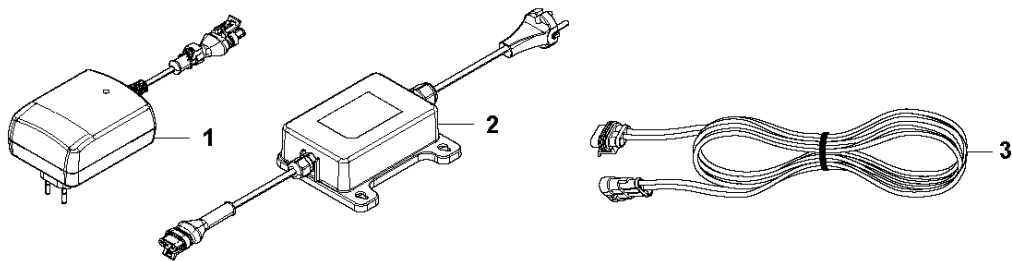

F GARDENA R70Li/R80Li
INSTALLATION ACCESSORIES

INSTALLATION ACCESSORIES

R70Li, 2017-01

Ref	Part No	Description	Remark	QTY KIT
1	584 86 25-01	TRANSFORMER	Power Supply Unit, EU	1
2	584 86 26-02	POWER UNIT	Power Supply Unit, UK	1
2	584 86 26-03	TRANSFORMER	Power Supply Unit, CH	1
2	584 86 26-04	POWER UNIT	Power Supply Unit, CA	1
2	584 86 26-05	POWER UNIT	Power Supply Unit, AU-NZ	1
3	579 82 51-01	CABLE ASSY	Low Voltage Cable (20 m)	1
3	579 82 51-02	CABLE ASSY	Low Voltage Cable (10 m)	1
3	579 82 51-03	CABLE ASSY	Low Voltage Cable (3 m)	1
4	966 80 98-01	STAPLE	Staples (100 pcs), Gardena Blister Pack	1
4	Gardena409020	TBD	Staples (100 pcs), Gardena Blister Pack	1
5	575 23 86-02	SCREW KIT	Anchor Screw (3 pcs) incl. Allen Key	1
6	967 10 48-01	WIRE	Loop Wire 50 m, Gardena Blister Pack	1
6	Gardena405820	TBD	Loop Wire 50 m, Gardena Blister Pack	1
6	966 80 96-01	WIRE	Loop Wire (150 m), Gardena Blister Pack	1
6	Gardena408820	TBD	Loop Wire (150 m), Gardena Blister Pack	1
6	580 66 20-03	WIRE	Loop Wire (200 m)	1
6	580 66 20-01	WIRE	Loop Wire (250 m)	1
6	580 66 20-04	WIRE	Loop Wire (800 m)	1
7	966 80 95-01	BLADE	Blades (9 pcs), Gardena Blister Pack	1
7	Gardena408720	TBD	Blades (9 pcs), Gardena Blister Pack	1
7	577 86 46-03	BLADE SET	Long Life - Safety Blade, Husqvarna Blister Pack, 9 pcs	1
7	577 60 65-05	BLADE SET	Long Life - Safety Blade, 45 pcs	1
7	577 60 66-04	BLADE SET	Long Life - Safety Blade, 300 pcs	1
8	535 12 90-01	CONNECTOR	Loop Wire Connector (1pcs)	1
9	501 98 02-01	COUPLER	Coupler (1pcs)	1
9	501 98 02-02	COUPLER	Coupler KIT (50pcs)	1
10	966 80 97-01	COUPLER	2 Connectors+6 Couplers, Gardena Blister Pack	1
10	Gardena408920	TBD	2 Connectors+6 Couplers, Gardena Blister Pack	1
10	579 04 81-01	ACCESSORY BAG	5 Connectors+5 Couplers	1
11	586 27 79-01	STICKER	Sticker, Cable Markers (10 pcs)	1
12	502 40 53-01	LABEL	Label, Anti-Theft	1
13	578 90 91-05	DVD	Installation DVD, Gardena	1
14	115844301	TBD	Operator's Manual, Swedish	1
14	115844306	TBD	Operator's Manual, Danish	1
14	115844311	TBD	Operator's Manual, Finnish	1
14	115844321	TBD	Operator's Manual, Norwegian	1
14	115844326	TBD	Operator's Manual, English	1
14	115844331	TBD	Operator's Manual, French	1
14	115844336	TBD	Operator's Manual, Dutch	1
14	115844341	TBD	Operator's Manual, Italian	1
14	115844346	TBD	Operator's Manual, Spanish	1
14	115844351	TBD	Operator's Manual, German	1
14	115844358	TBD	Operator's Manual, Hungarian	1
14	115844359	TBD	Operator's Manual, Portuguese	1
14	115844361	TBD	Operator's Manual, Polish	1