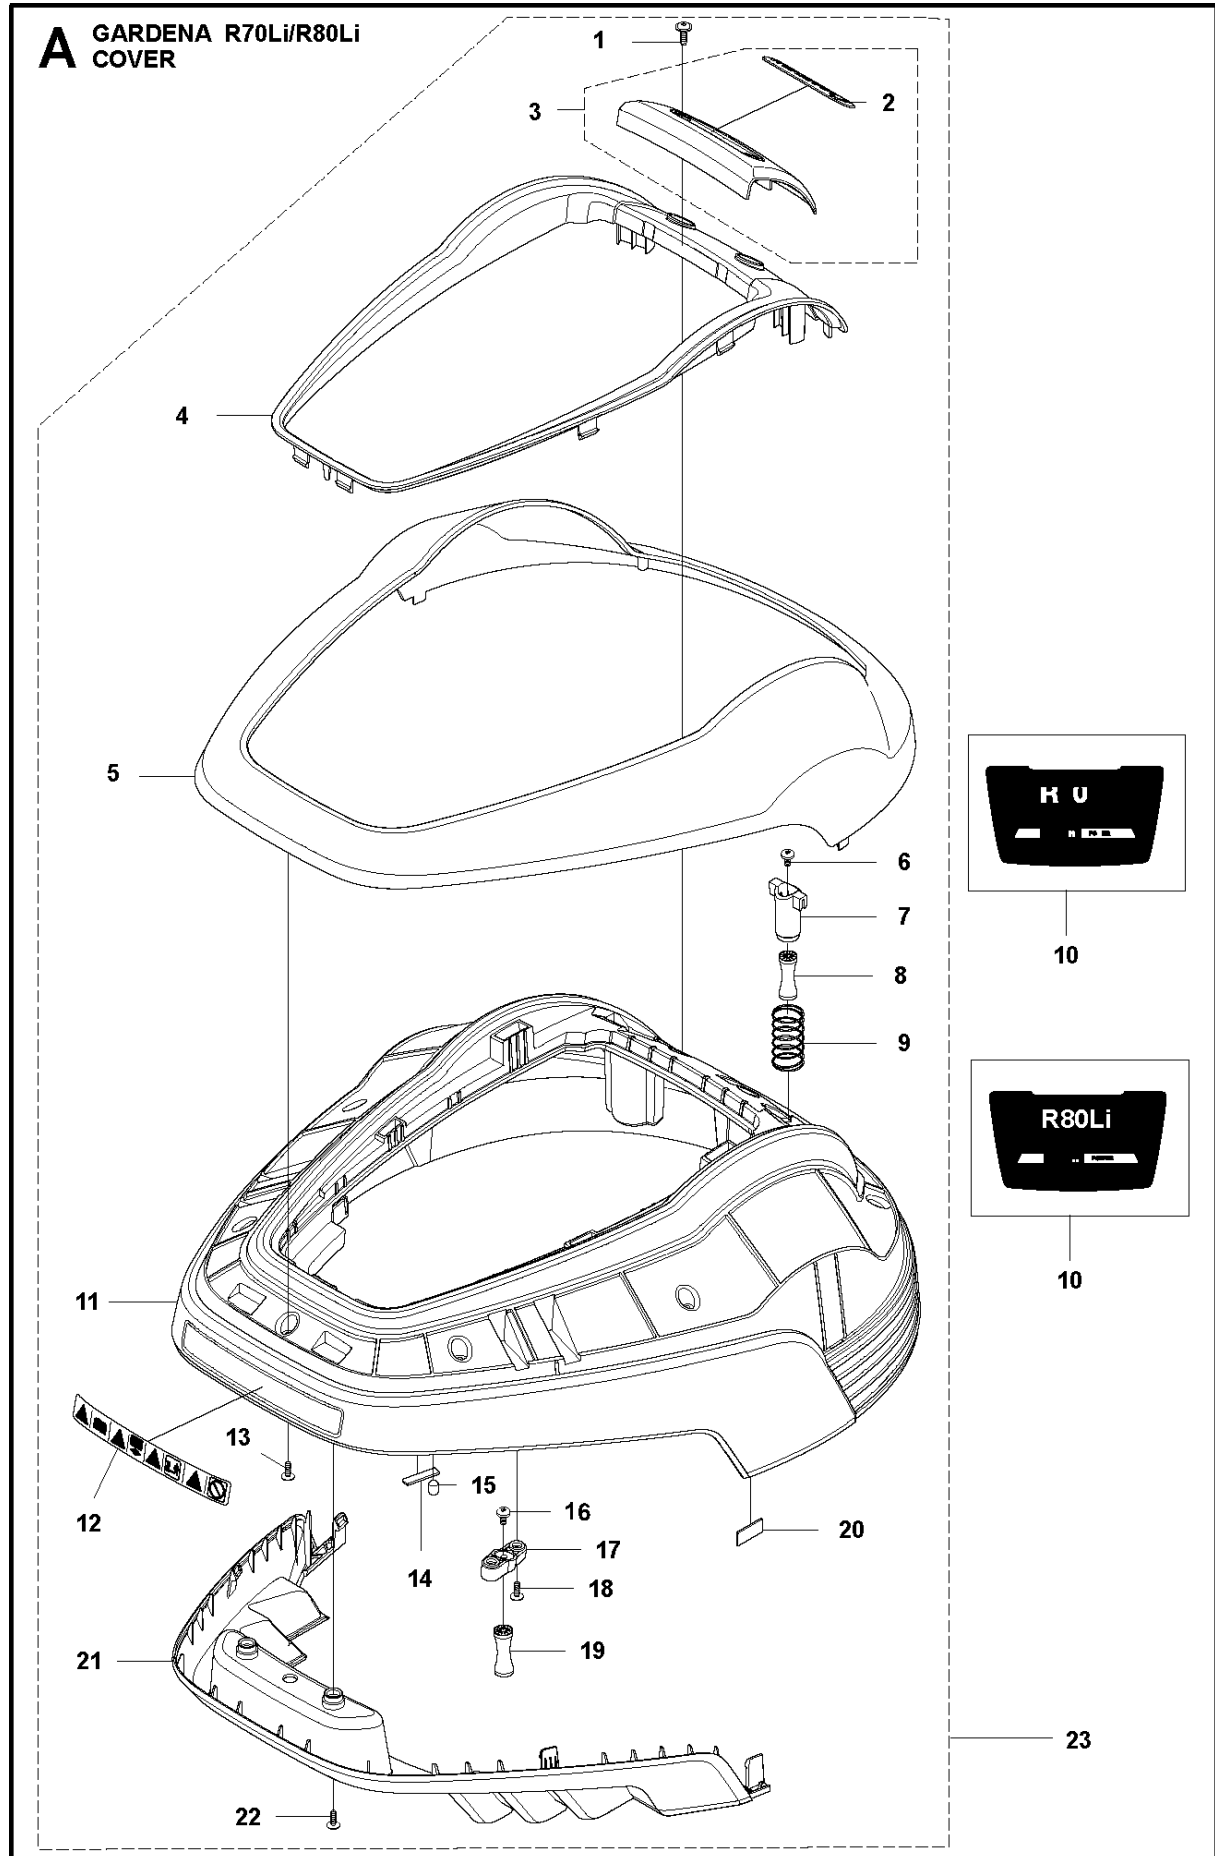

COVER

R70Li, 2017-01

Ref	Part No	Description	Remark	QTY KIT
1	575 54 33-14	SCREW	Screw, Grey (14 mm)	2
2	510 31 03-01	LOGOTYPE	Decal, Gardena Logotype	1
3	579 39 21-05	PLATE KIT	Logo Plate KIT incl. Sticker & Decal	1
4	577 70 76-03	FRAME	Frame	1
5	577 70 73-04	COVER	Cover	1
6	576 21 39-01	SCREW ITXPANM	Screw M5x12	2
7	574 46 90-02	BRACKET	Bracket, Lift Sensor	2
8	574 46 91-02	DAMPER	Rubber Damper	2
9	574 48 51-02	SPRING	Spring, Lift Sensor	2
10	580 92 76-01	LABEL	Decal, R70Li	1
10	587 04 35-02	LABEL	Decal, R80Li	1
11	579 39 17-02	KIT	Main Body	1
12	586 35 97-01	LABEL	Warning Label	1
13	575 54 33-14	SCREW	Screw, Grey (14 mm)	7
14	576 03 01-01	PLATE	Plate, Collision Sensor	1
15	576 18 33-01	MAGNET	Magnet, Collision Sensor	1
16	576 21 39-01	SCREW ITXPANM	Screw M5x12	2
17	575 41 60-02	SUPPORT CLAMP	Support Clamp	2
18	575 54 33-14	SCREW	Screw, Grey (14 mm)	4
19	574 46 91-02	DAMPER	Rubber Damper	2
20	576 18 32-01	MAGNET	Magnet, Lift Sensor	1
21	577 70 65-02	BUMPER	Bumper, Rear	1
22	575 54 33-14	SCREW	Screw, Grey (14 mm)	2
23	577 95 53-12	BODY SYSTEM	Cover KIT, Complete excl. Model Decal	1